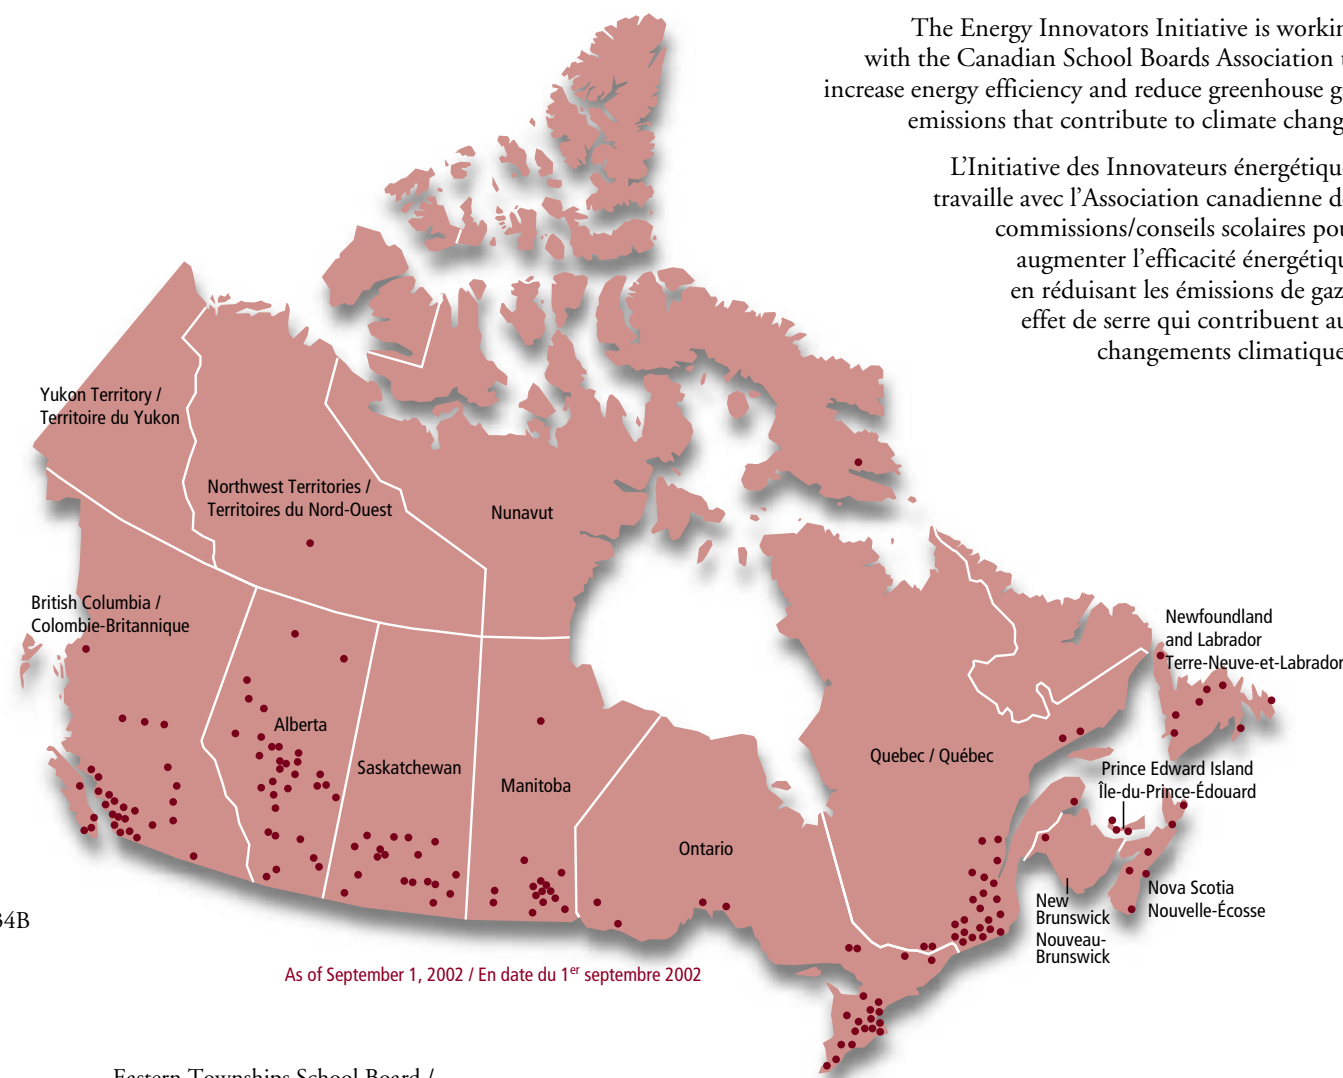

Quebec/Québec

Central Québec School Board (Sillery)
Commission scolaire de l'énergie (Shawinigan)
Commission scolaire de la Capitale (Québec)
Commission scolaire de la Moyenne Côte-Nord
Commission scolaire de la Pointe-de-l'Île (Montréal)
Commission scolaire de la Région-de-Sherbrooke
Commission scolaire de la Vallée-des-Tisserands
Commission scolaire de Laval (Laval)
Commission scolaire des Affluents
Commission scolaire des Bois-Francs (Victoriaville)
Commission scolaire des Découvreurs (Sainte-Foy)
Commission scolaire des Grandes-Seigneuries (La Prairie)
Commission scolaire des Hautes-Rivières
(Saint-Jean-sur-Richelieu)
Commission scolaire des Patriotes
(Saint-Bruno-de Montarville)
Commission scolaire des Portages-de-l'Outaouais
Commission scolaire des Premières-Seigneuries (Beauport)
Commission scolaire du Pays-des-Bleuets (Roberval)
Commission scolaire du Val-des-Cerfs
Commission scolaire Marie-Victorin (Longueuil)
Commission scolaire Marguerite-Bourgeoys
Commission scolaire René-Lévesque (Paspébiac)
Commission scolaire des Rives-du-Saguenay (Chicoutimi)

Eastern Townships School Board /
Commission scolaire Eastern Townships
L'École Buissonnière (Outremont)
Les Sœurs de l'Assomption de la Sainte Vierge
Sir-Wilfrid-Laurier School Board
Western Québec School Board / Commission scolaire
Western Québec

New Brunswick/ Nouveau-Brunswick

Districts scolaires 03 et 05

Nova Scotia/Nouvelle-Écosse

Annapolis Valley Regional School Board
Cape Breton–Victoria Regional School Board
Chignecto–Central Regional School Board
Halifax Regional School Board
Southwest Regional School Board
Strait Regional School Board

Newfoundland and Labrador/ Terre-Neuve-et-Labrador

Avalon East School District No. 10
Avalon West School District No. 9
Baie Verte/Central/Connaigre School District No. 5

The Energy Innovators Initiative is working with the Canadian School Boards Association to increase energy efficiency and reduce greenhouse gas emissions that contribute to climate change.

L'Initiative des Innovateurs énergétiques travaille avec l'Association canadienne des commissions/conseils scolaires pour augmenter l'efficacité énergétique en réduisant les émissions de gaz à effet de serre qui contribuent aux changements climatiques.

Burin Peninsula School District No. 7
Corner Brook/Deer Lake/St. Barbe School District No. 3
Lewisporte/Gander School District No. 6
Northern Peninsula/Labrador South School District No. 2
Stephenville/Port aux Basques School District No. 4

Prince Edward Island/ Île-du-Prince-Édouard

Commission scolaire de langue française
Eastern School District
Western School Board

Northwest Territories/ Territoires du Nord-Ouest

Yellowknife Education District No. 1

Nunavut

Baffin Divisional Board of Education