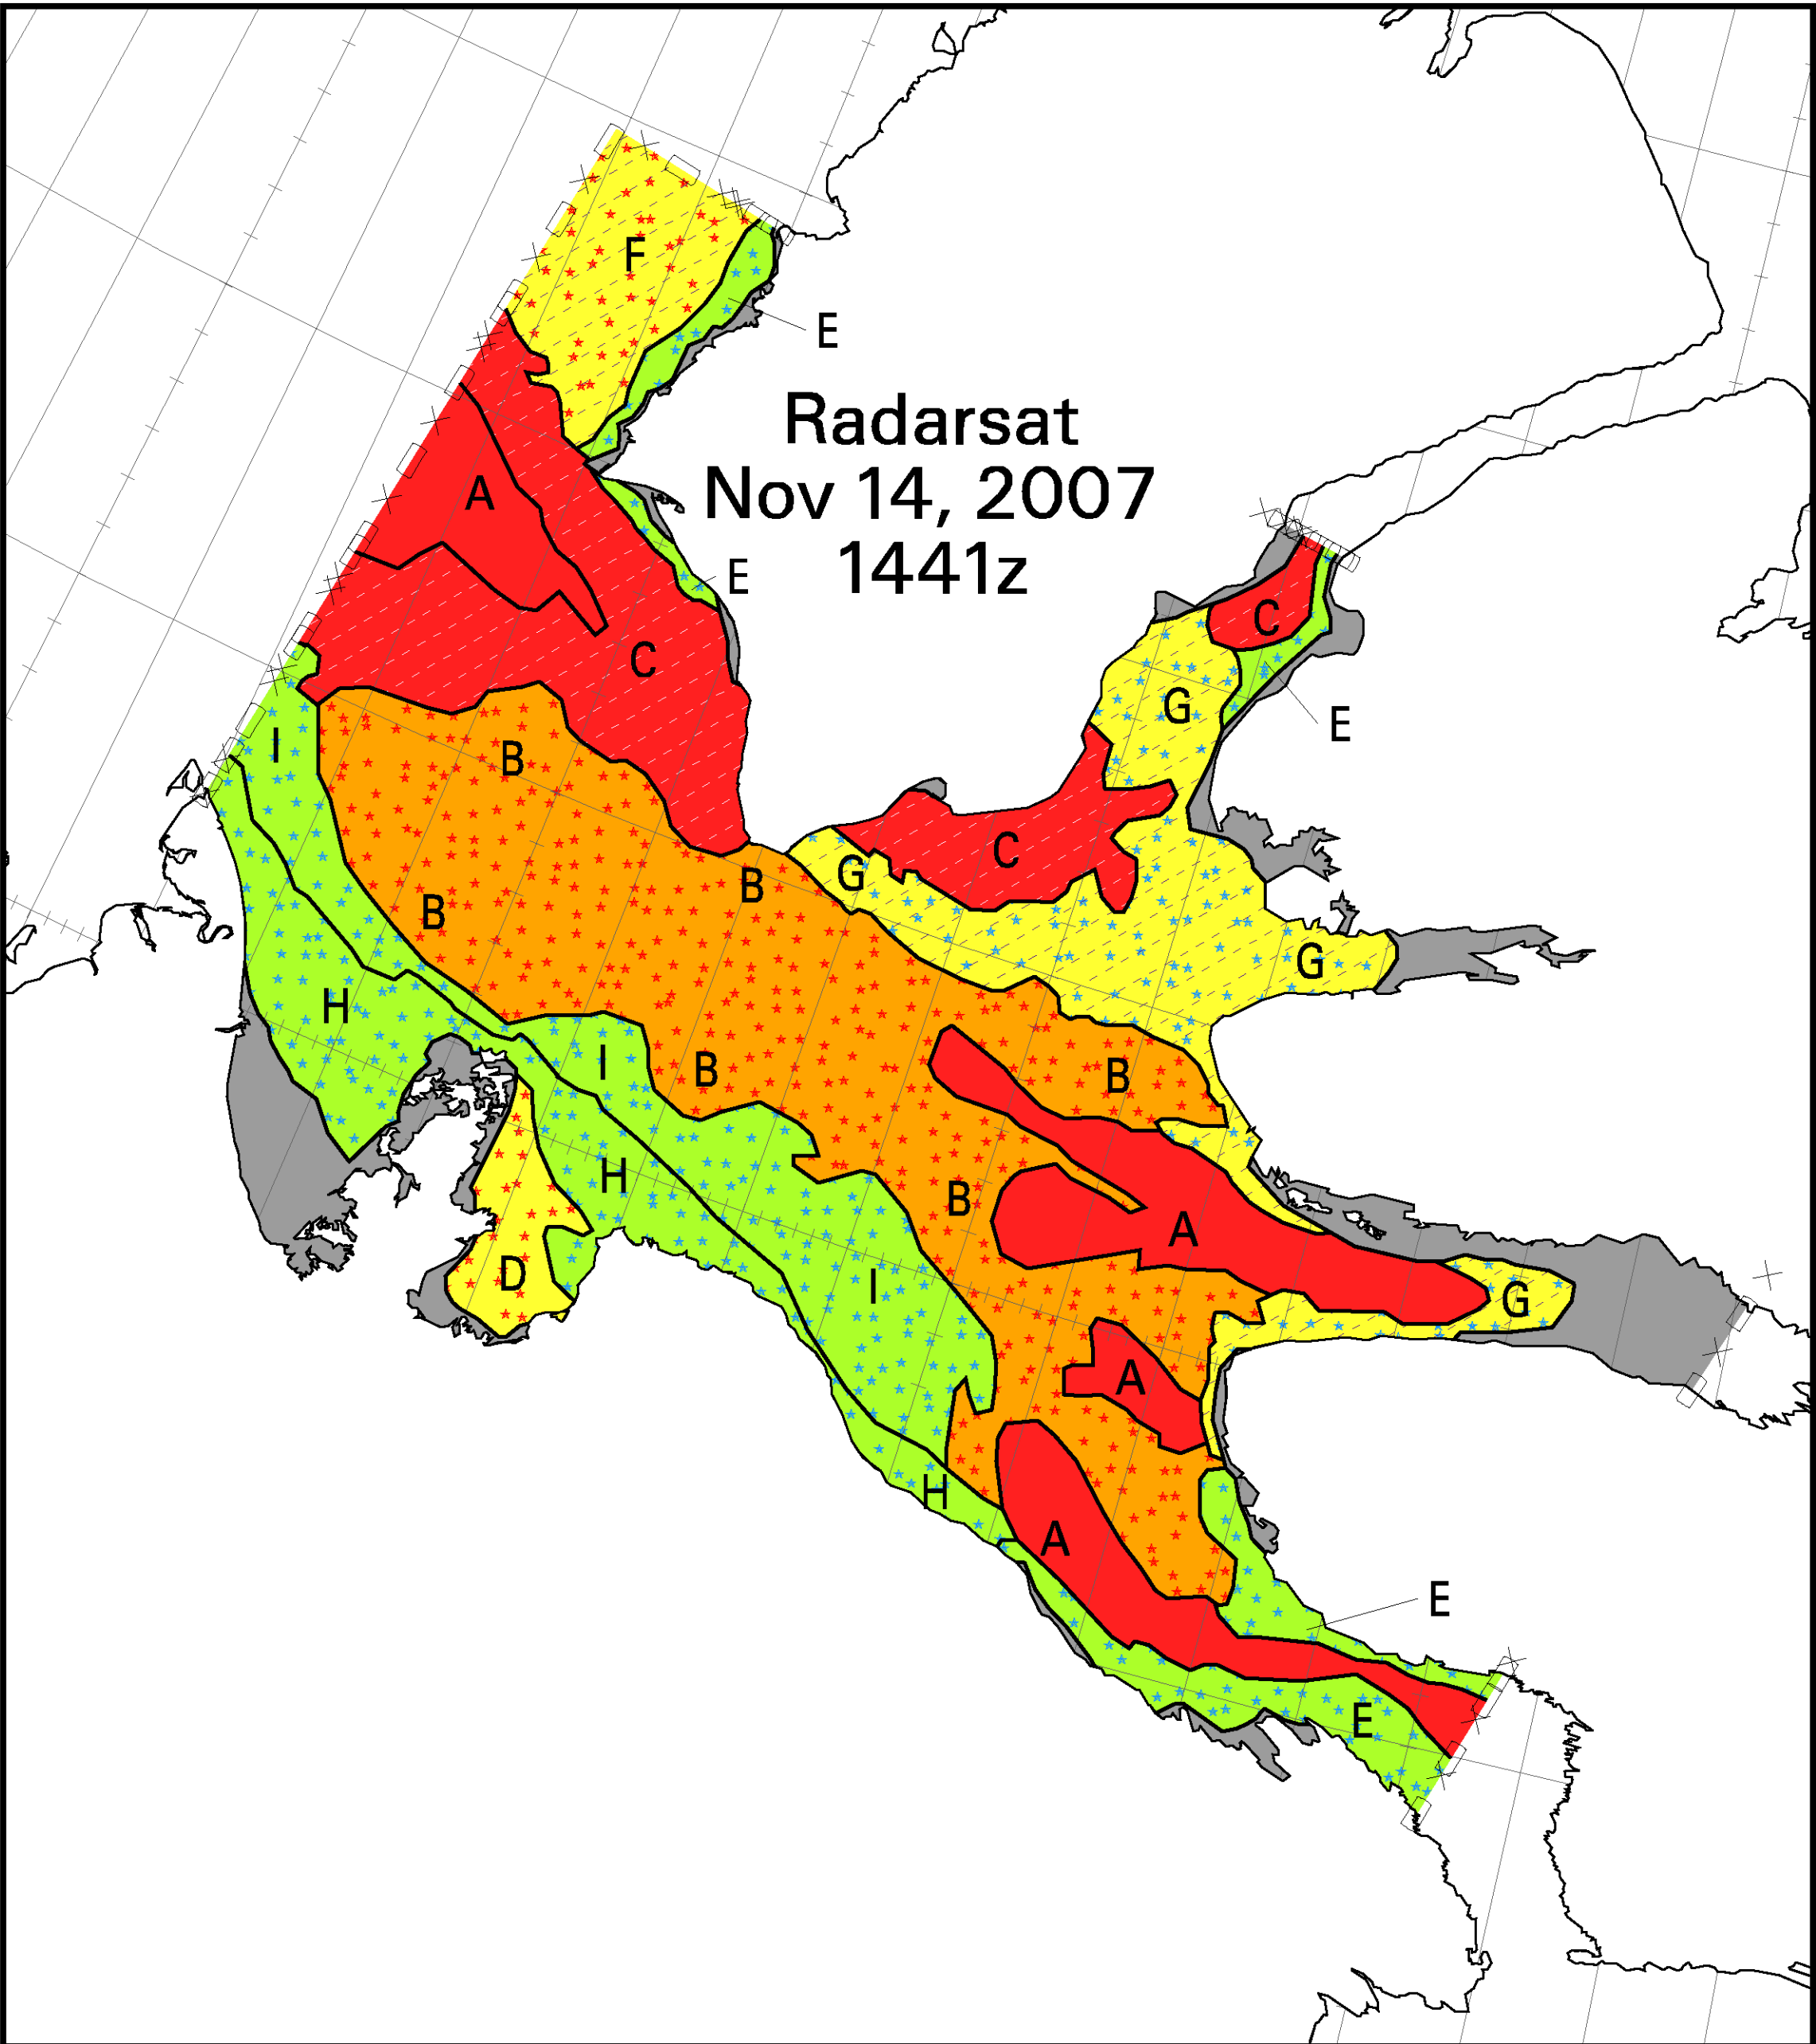

Radarsat Nov 14, 2007 1441z

RADARSAT
 V 1441 Z
 14 NOV/NOV 2007
 BY/PAR: © ENVIRONMENT CANADA
 JF ENVIRONNEMENT CANADA
 2007
 CANADIAN ICE SERVICE
 SERVICE CANADIEN DES GLACES

A 9+
46
9.75
55

B 9+
172
9.754
544