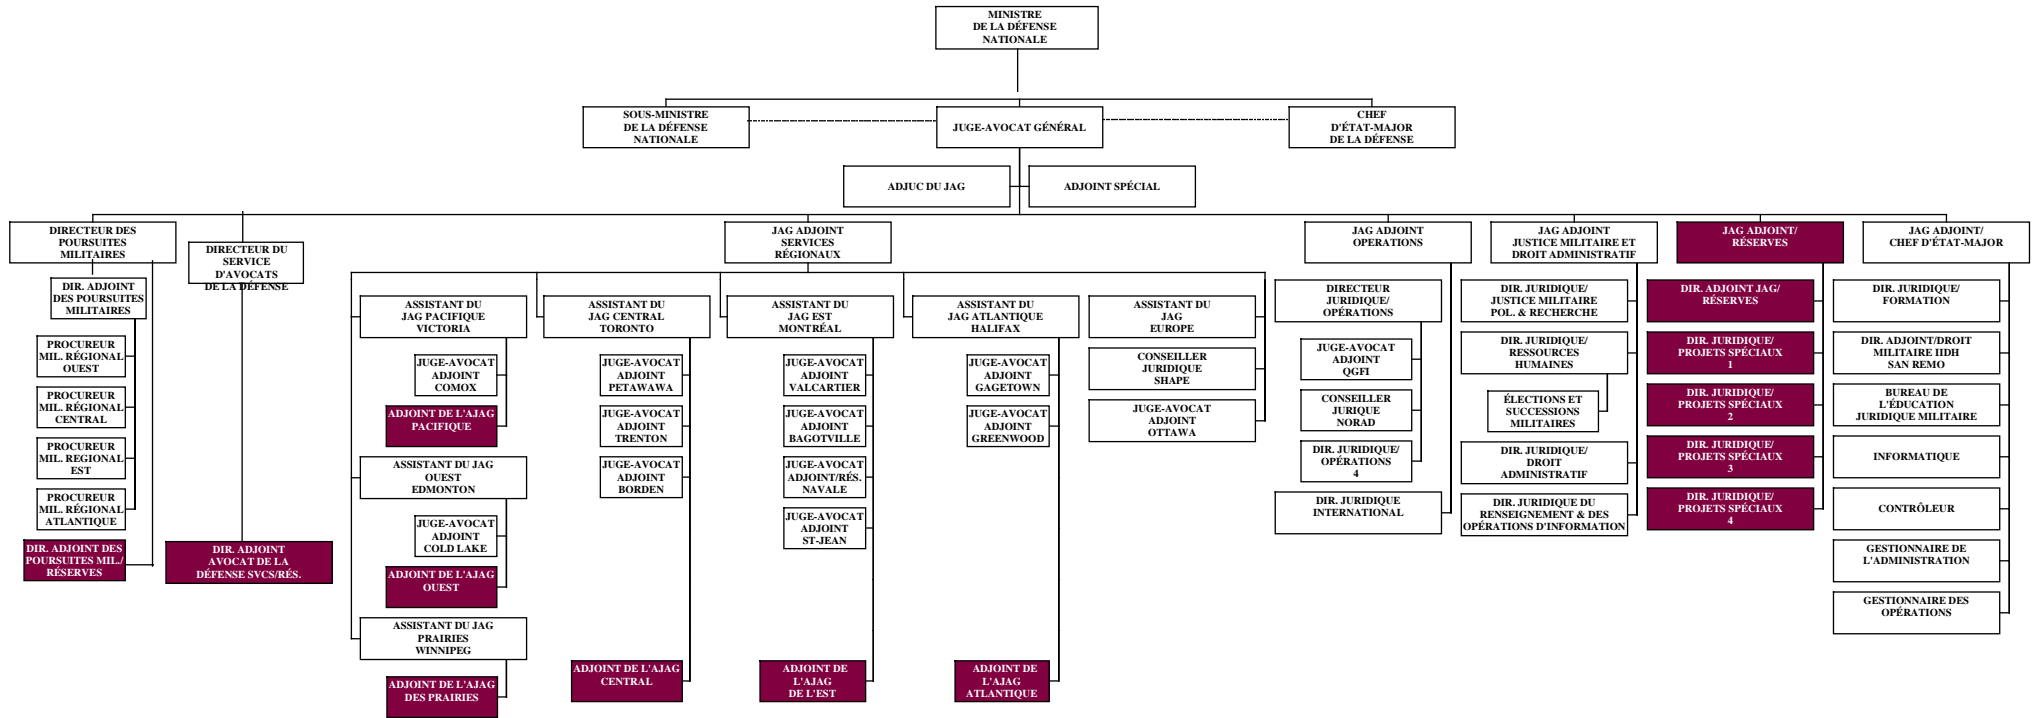

**Bureau de la force régulière et de la réserve
(à partir du 1er avril 2005)**

Note:
 Shaded boxes represent Reserve Legal Branch organization.
 Dotted lines represent responsive/cooperative relationships
 ——— Solid lines represent reporting relationships