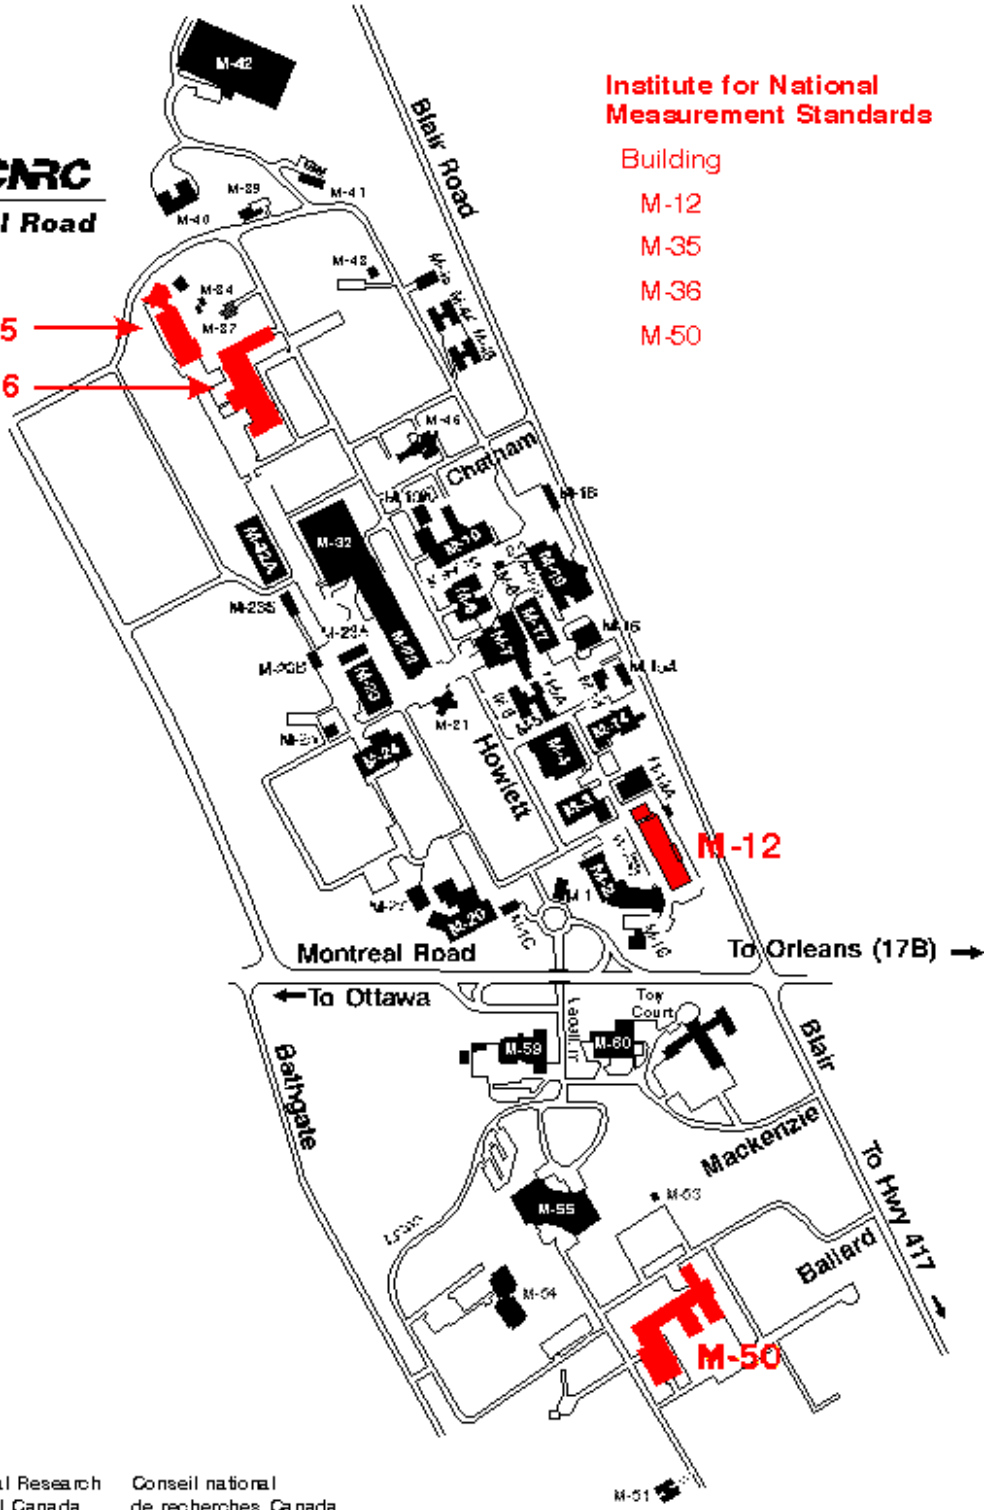

How to find us

FROM OTTAWA AIRPORT

Follow signs for Ottawa via Airport Parkway

Parkway becomes Bronson Avenue. Follow Bronson to sign for Highway 417 (Queensway) East.

Turn right (Chamberlain) and follow 417 East signs to freeway on-ramp. Take 417 East to Highway 174 East (Orleans). Exit at Blair Road.

FROM DOWNTOWN OTTAWA

Use Nicholas Street or O'Connor Street access to 417 (Queensway) East. Take 417 East to Highway 174 East (Orleans). Exit at Blair Road.

FROM MONTREAL

Take Metropolitan 40 West and follow signs for Ottawa and Highway 417 West.

Stay on 417 West, exit at Highway 174 East (Rockland) when entering Ottawa. Follow 174 East (Rockland) and exit at Blair Road.

Follow Blair Road North past Ogilvie Road, take third left. NRC entrance is marked. We will be meeting in Building M-36

NRC-CNRC
Montreal Road Campus

M-35 →
M-36 →

**Institute for National
Measurement Standards**

Building

M-12

M-35

M-36

M-50