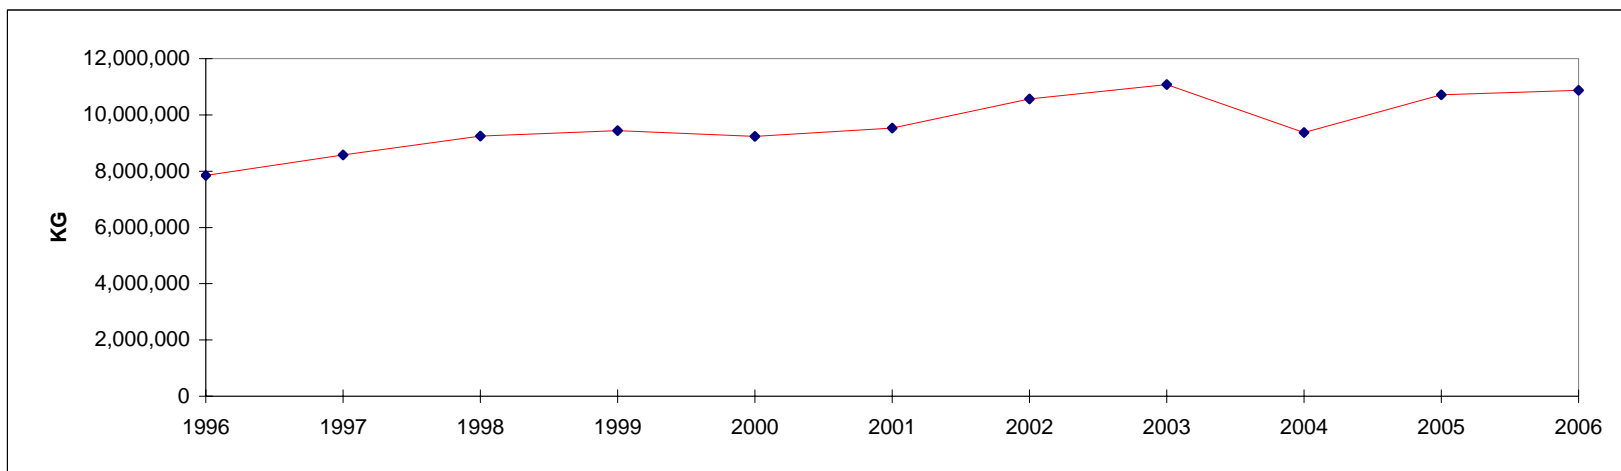

**DUCKS AND GEESE SLAUGHTERED IN REGISTERED STATIONS
NUMBERS AND EVISCERATED WEIGHT EQUIVALENT**

YEAR ANNÉE	Head - Têtes	Kg
1996	3,619,384	7,852,050
1997	3,984,759	8,571,532
1998	4,276,423	9,250,787
1999	4,457,468	9,441,755
2000	4,468,844	9,235,302
2001	4,753,365	9,532,869
2002	5,224,158	10,568,068
2003	5,468,059	11,076,088
2004	4,567,060	9,373,775
2005	5,162,291	10,717,568
2006	5,218,013	10,869,268

**CANARDS ET OIES ABATTUS AUX POSTES ENREGISTRÉS
NOMBRE ET ÉQUIVALENT EN POIDS ÉVISCÉRÉ**

CANADA	2006		CANADA
	Head - Têtes	Kg	
January	399,873	817,722	janvier
February	376,572	770,477	février
March	469,468	961,812	mars
April	403,118	838,863	avril
May	441,416	929,161	mai
June	440,197	915,310	juin
July	456,895	909,540	juillet
August	461,096	925,448	août
September	439,037	910,707	septembre
October	439,613	947,720	octobre
November	442,062	966,637	novembre
December	448,665	975,870	décembre
2006	5,218,012	10,869,267	2006
2005	5,162,291	10,717,568	2005

Source: Canadian Food Inspection Agency, as compiled by AAFC, AID, Poultry Section
Agence canadienne d'inspection des aliments, compilé par AAC, DIA, Section de la volaille