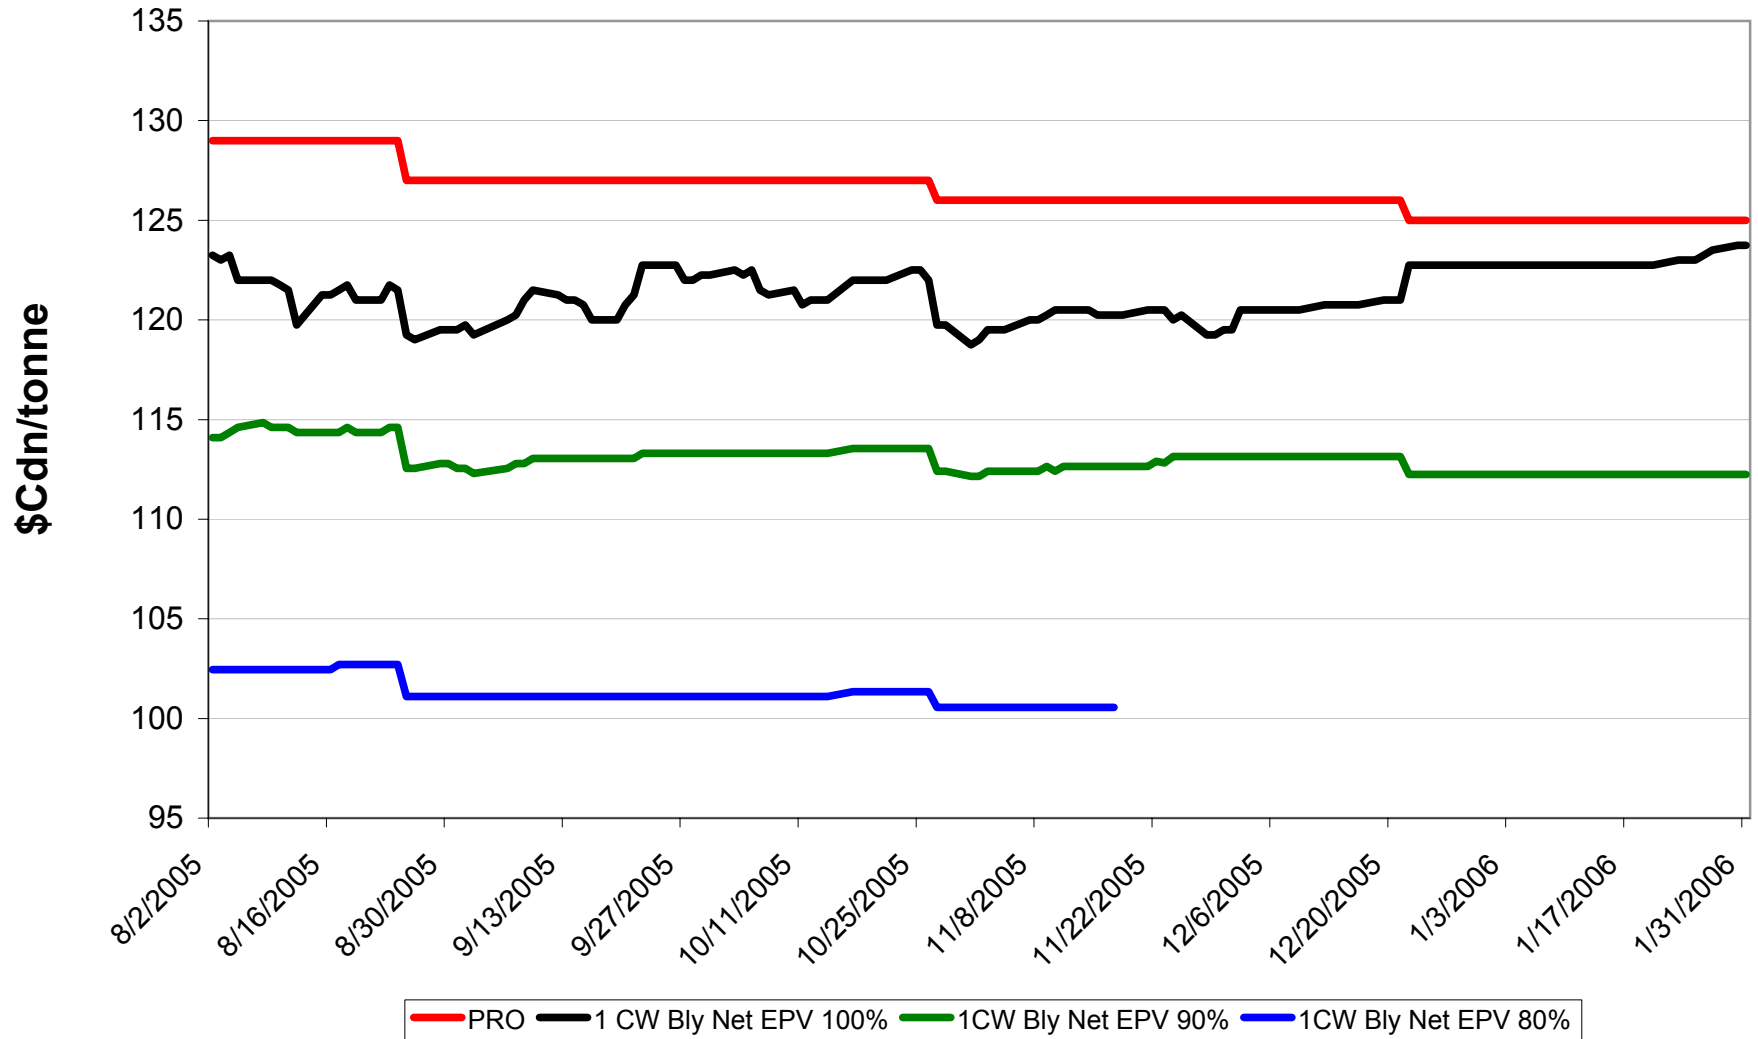

2005/06 1 CW Barley Net EPVs - Pool A

Sign up period: Aug. 02, 2005 to January 31, 2006