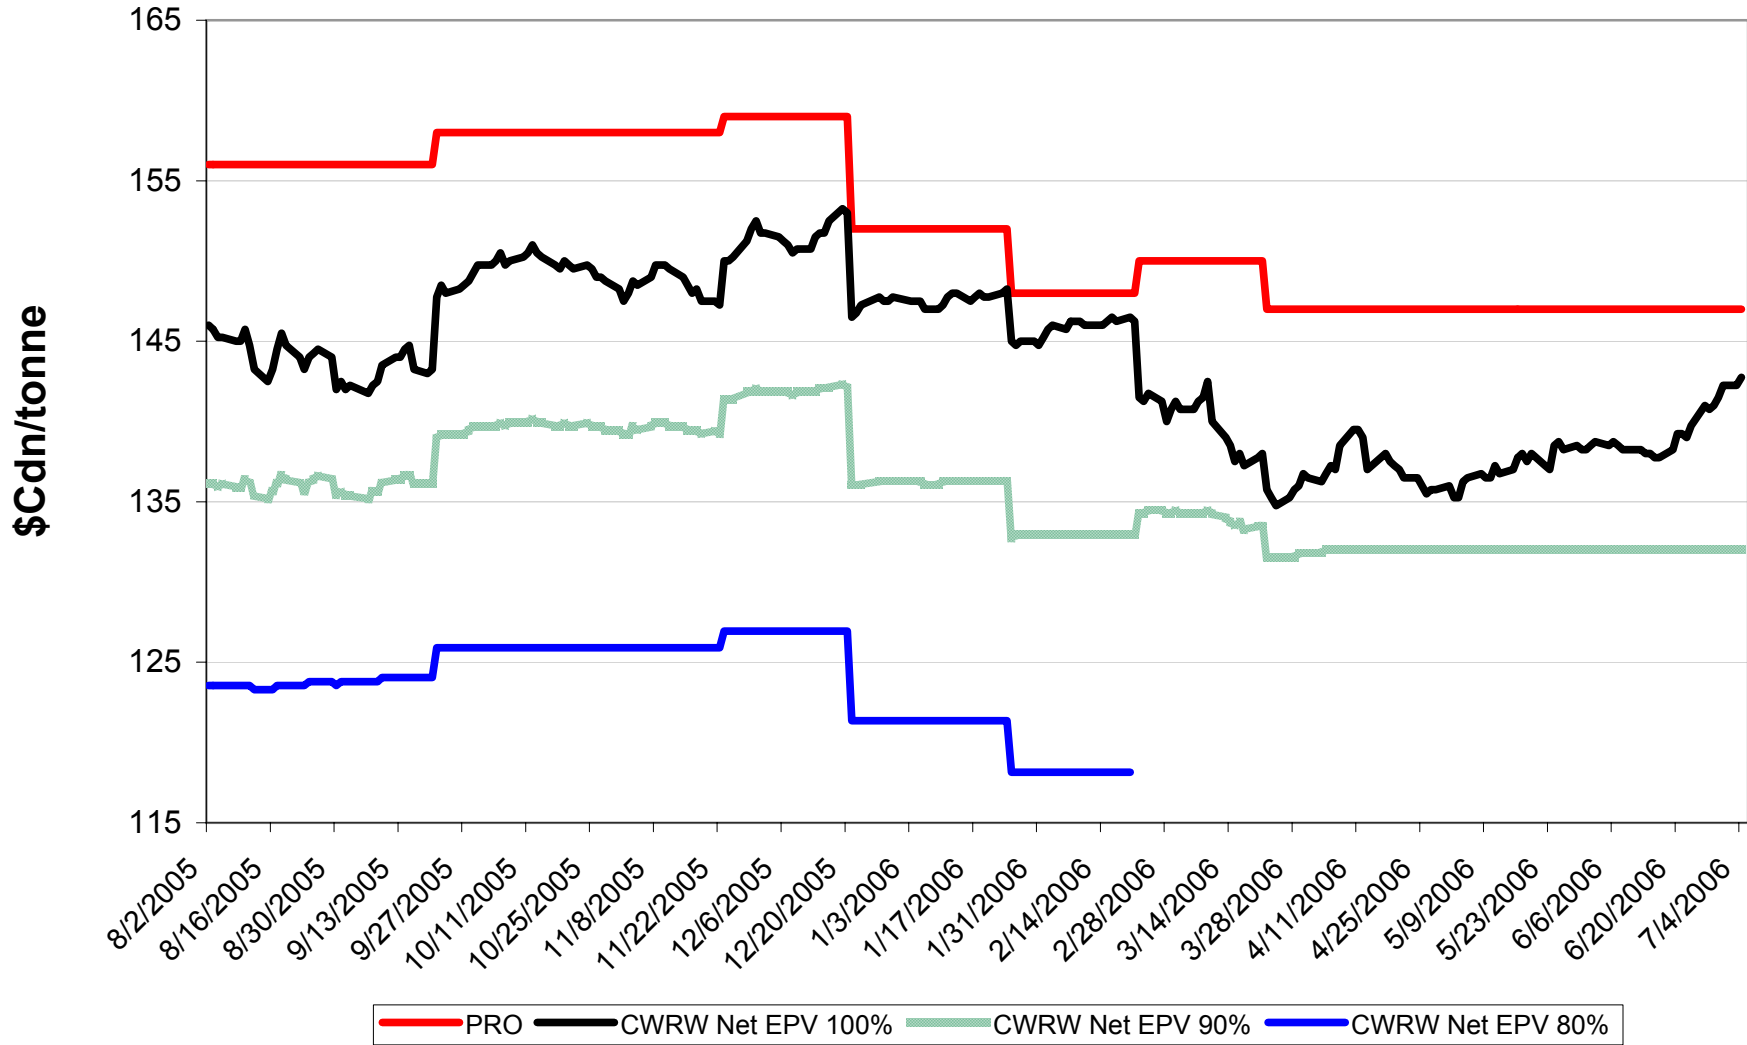

2005/06 1 CWRW Net EPVs

Sign up period: Aug. 02, 2005 to July 31, 2006