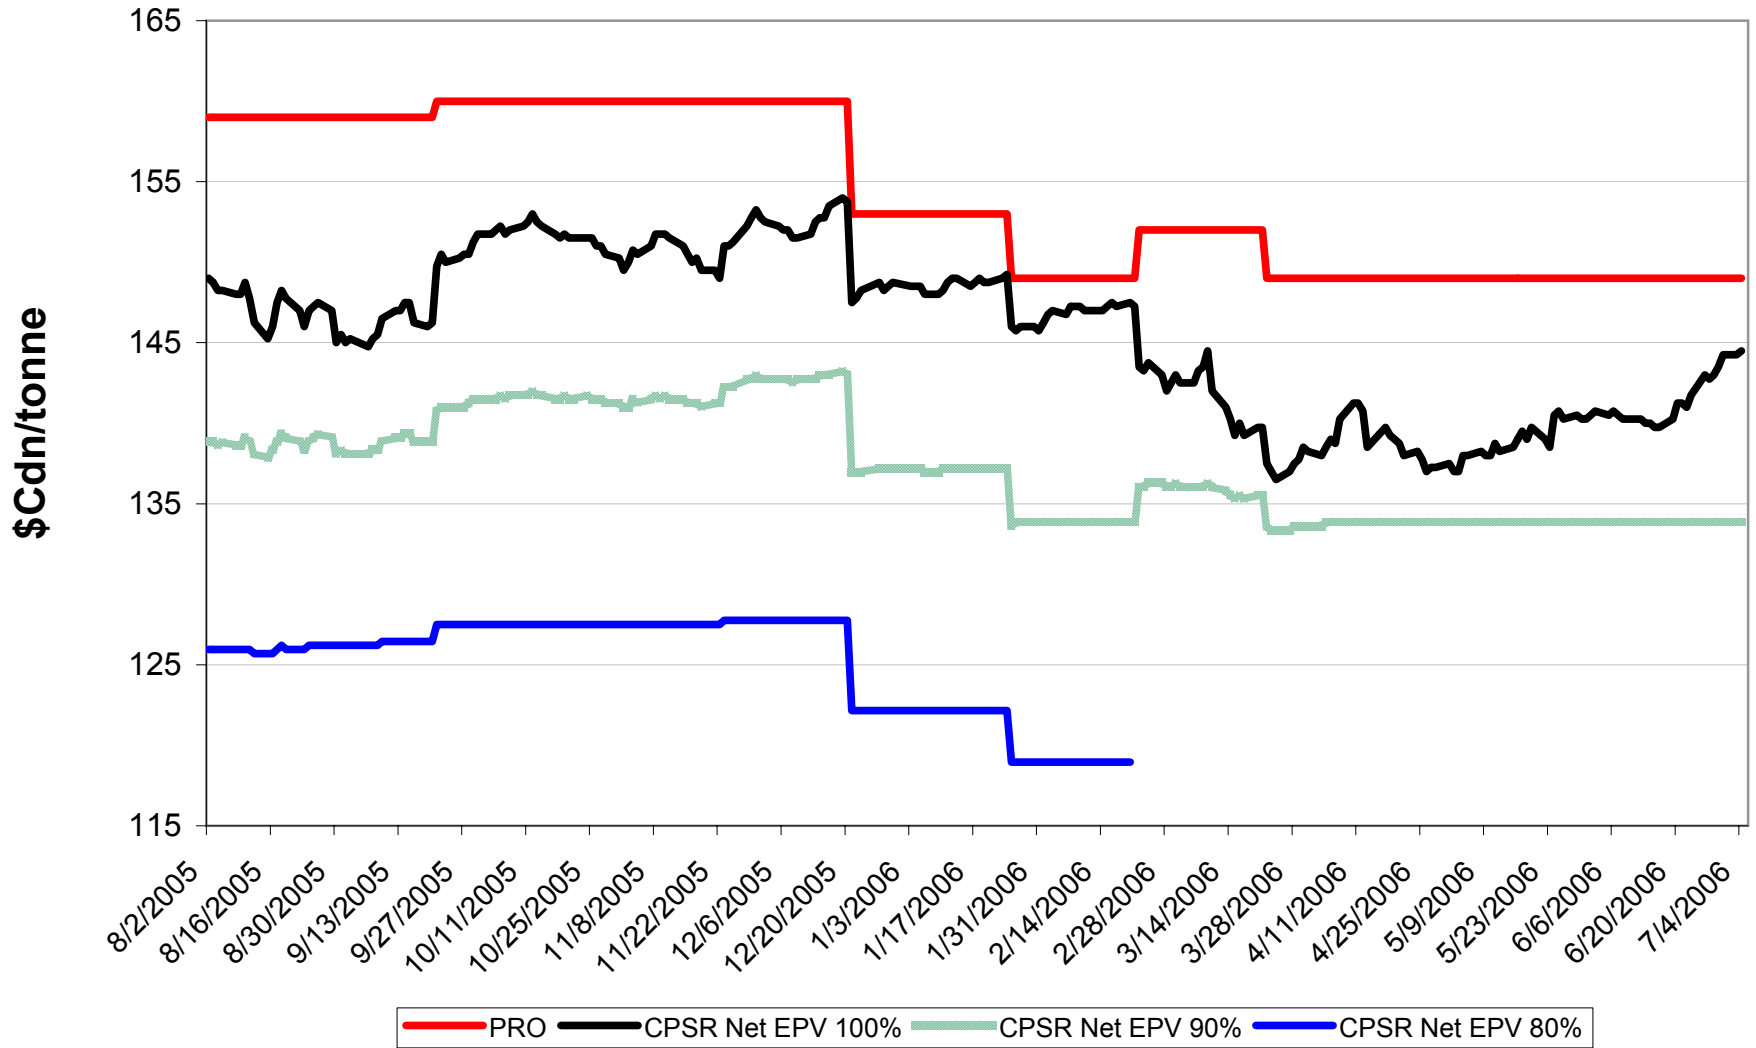

2005/06 1 CPSR Net EPVs

Sign up period: Aug. 02, 2005 to July 31, 2006