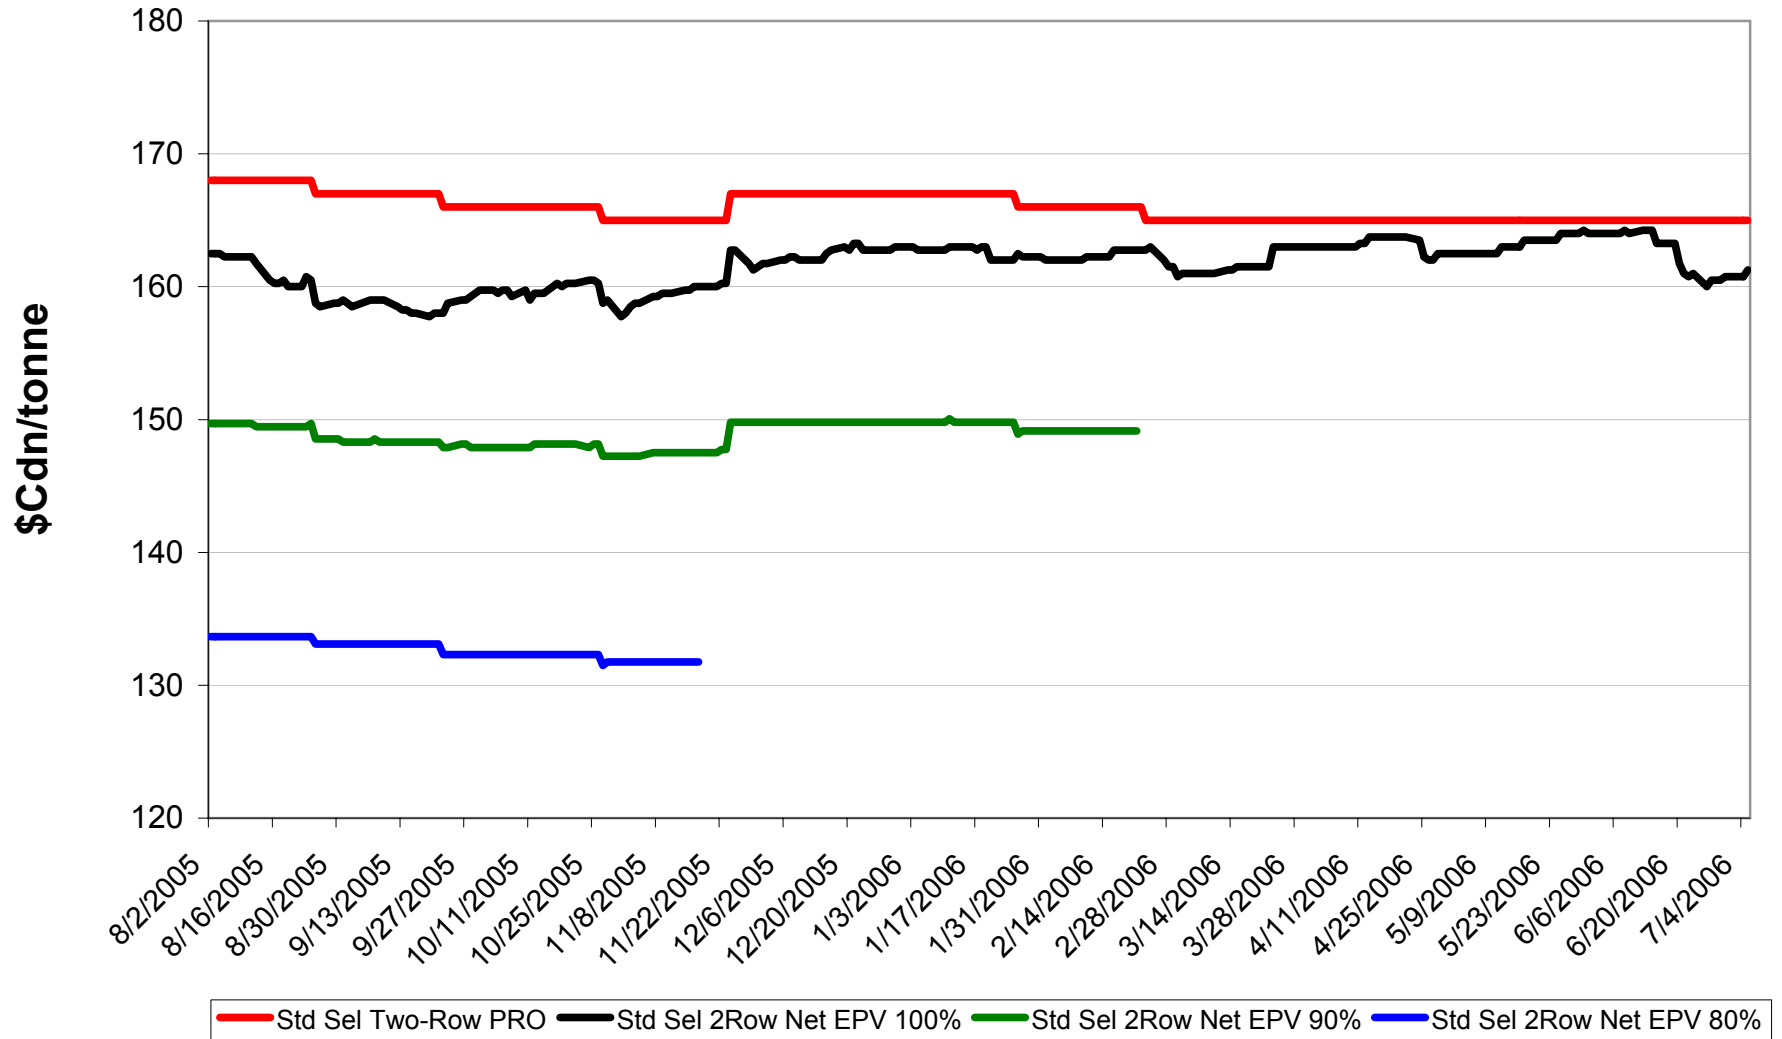

2005/06 Std Select Two-Row Net EPVs

Sign up period: Aug. 02, 2005 to July 31, 2006