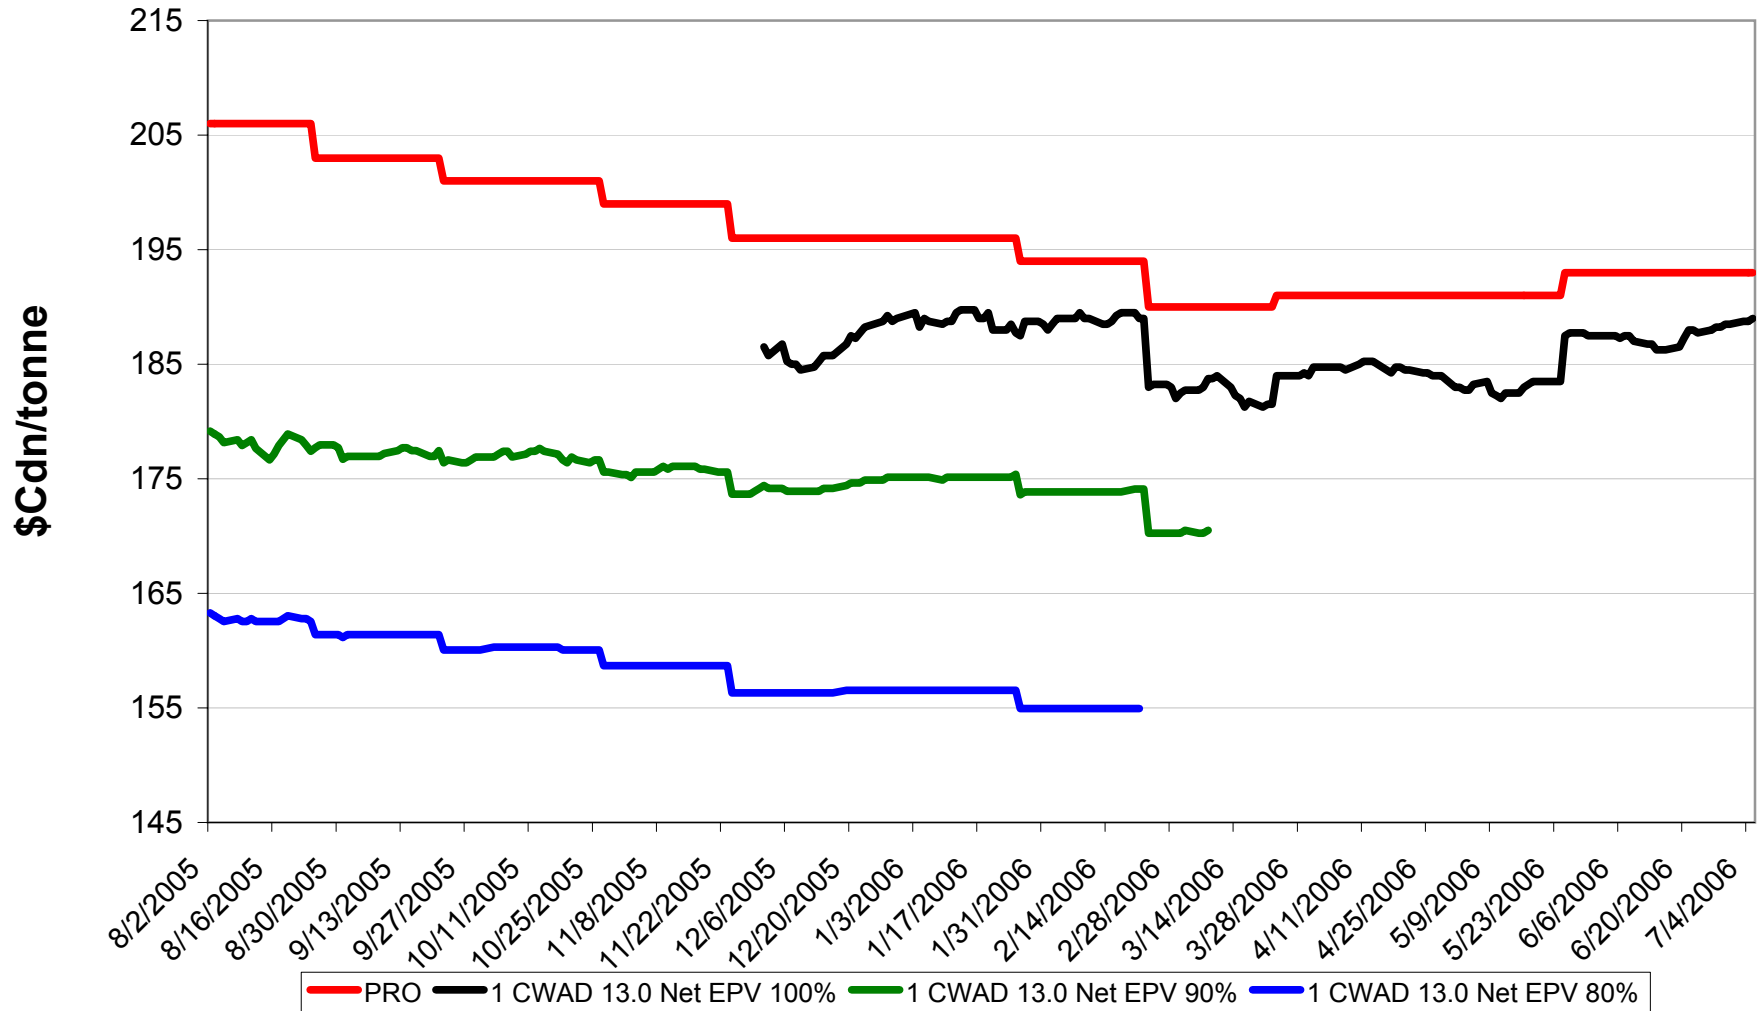

2005/06 1 CWAD 13.0 Net EPVs

Sign up period: Aug. 2, 2005 to July 31, 2006