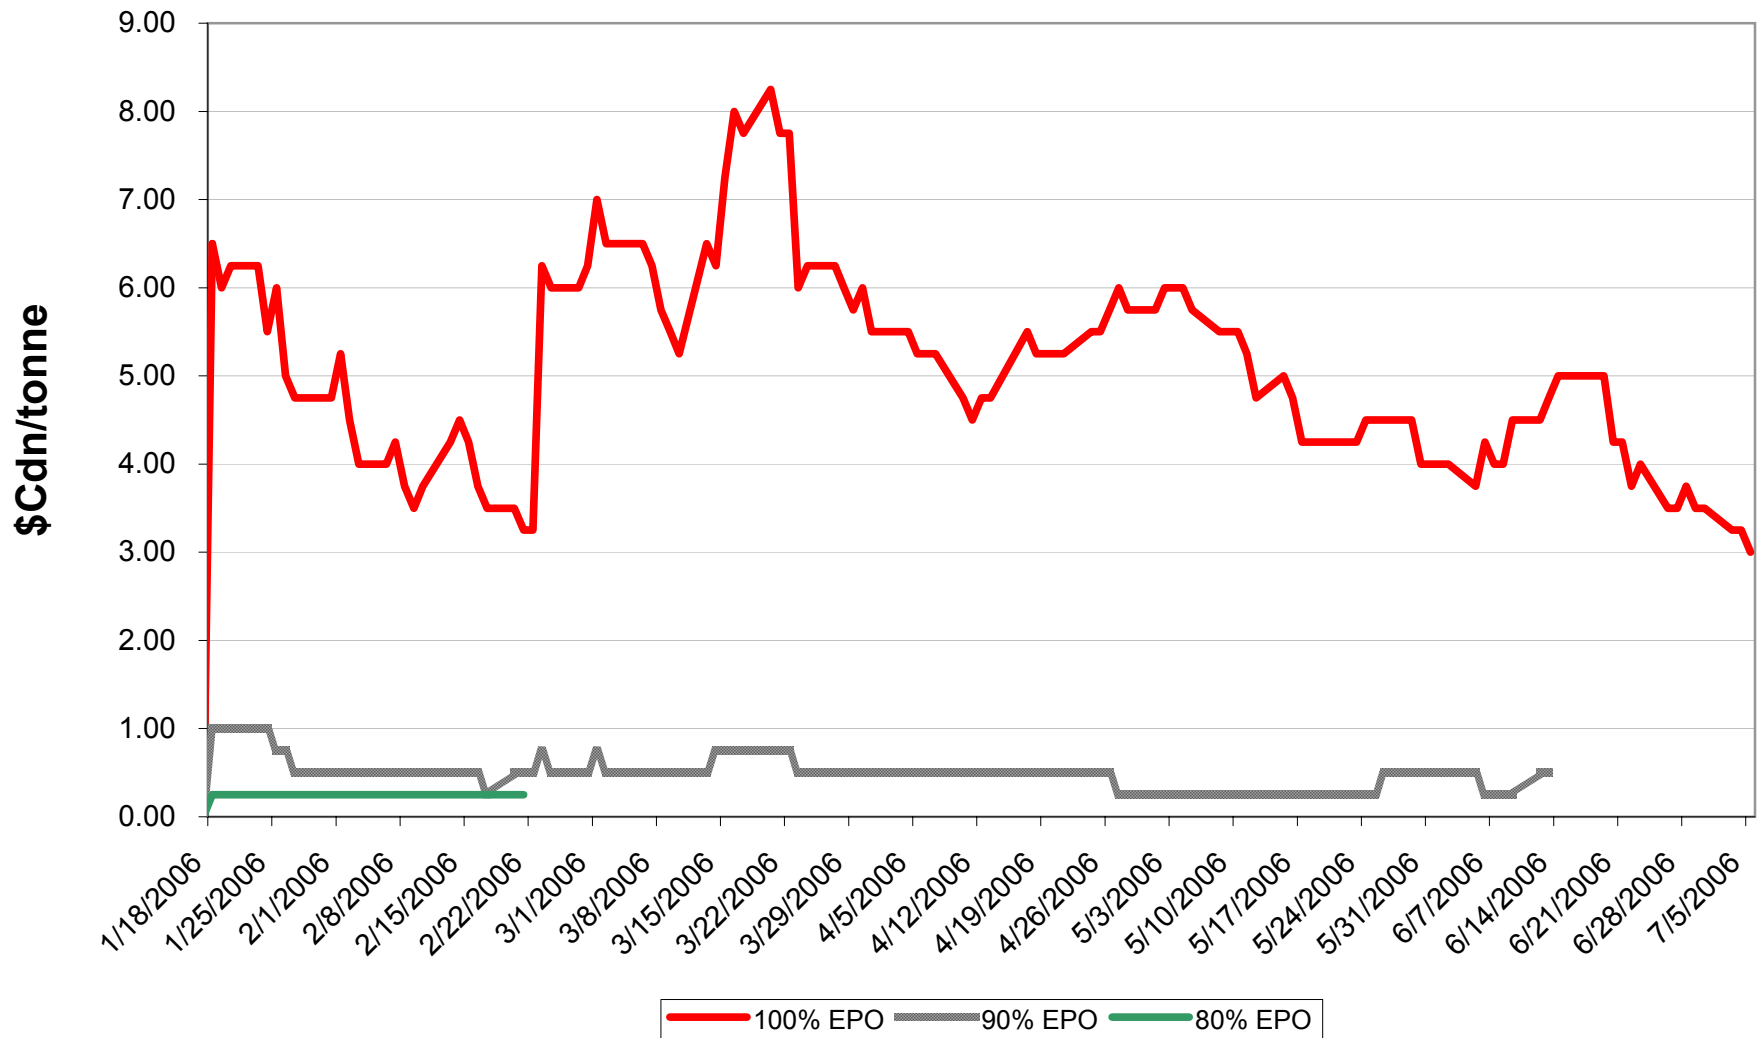

2005/06 4 CW CWAD Durum EPV Discounts

Sign up period: Jan 18, 2006 to July 31, 2006