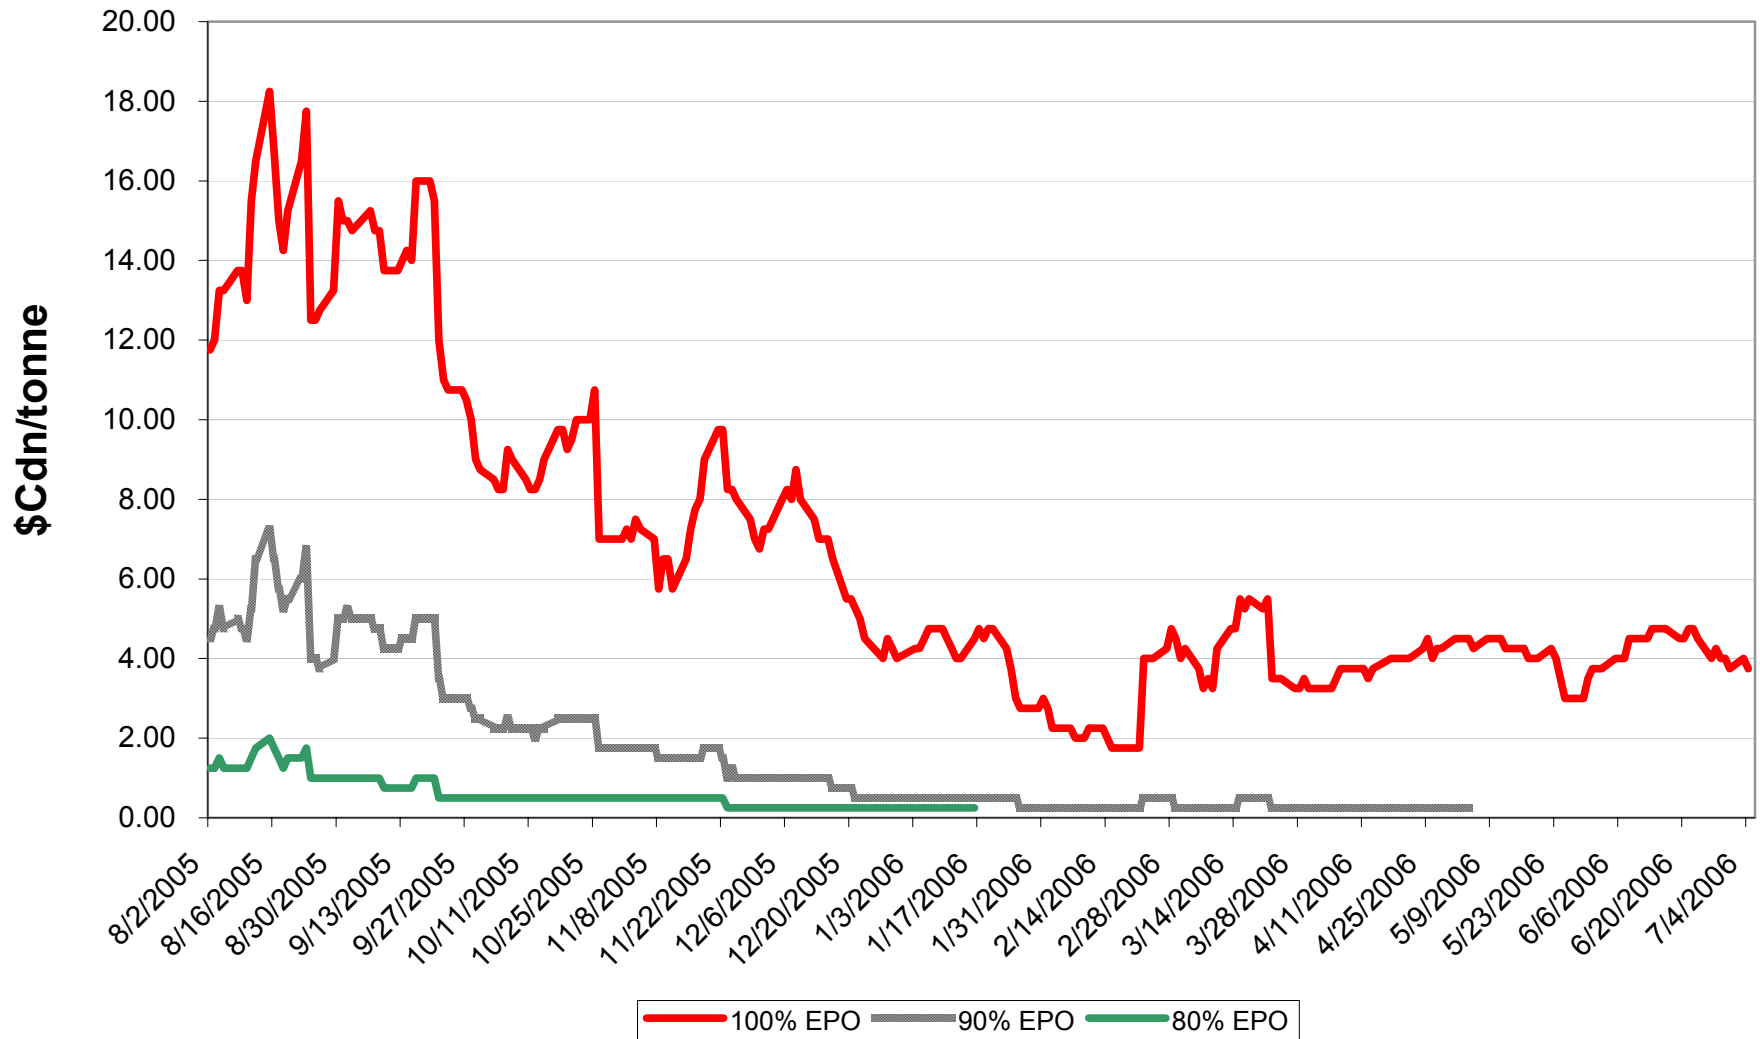

2005/06 1 CWSWS EPV Discounts

Sign up period: Aug. 02, 2005 to July 31, 2006