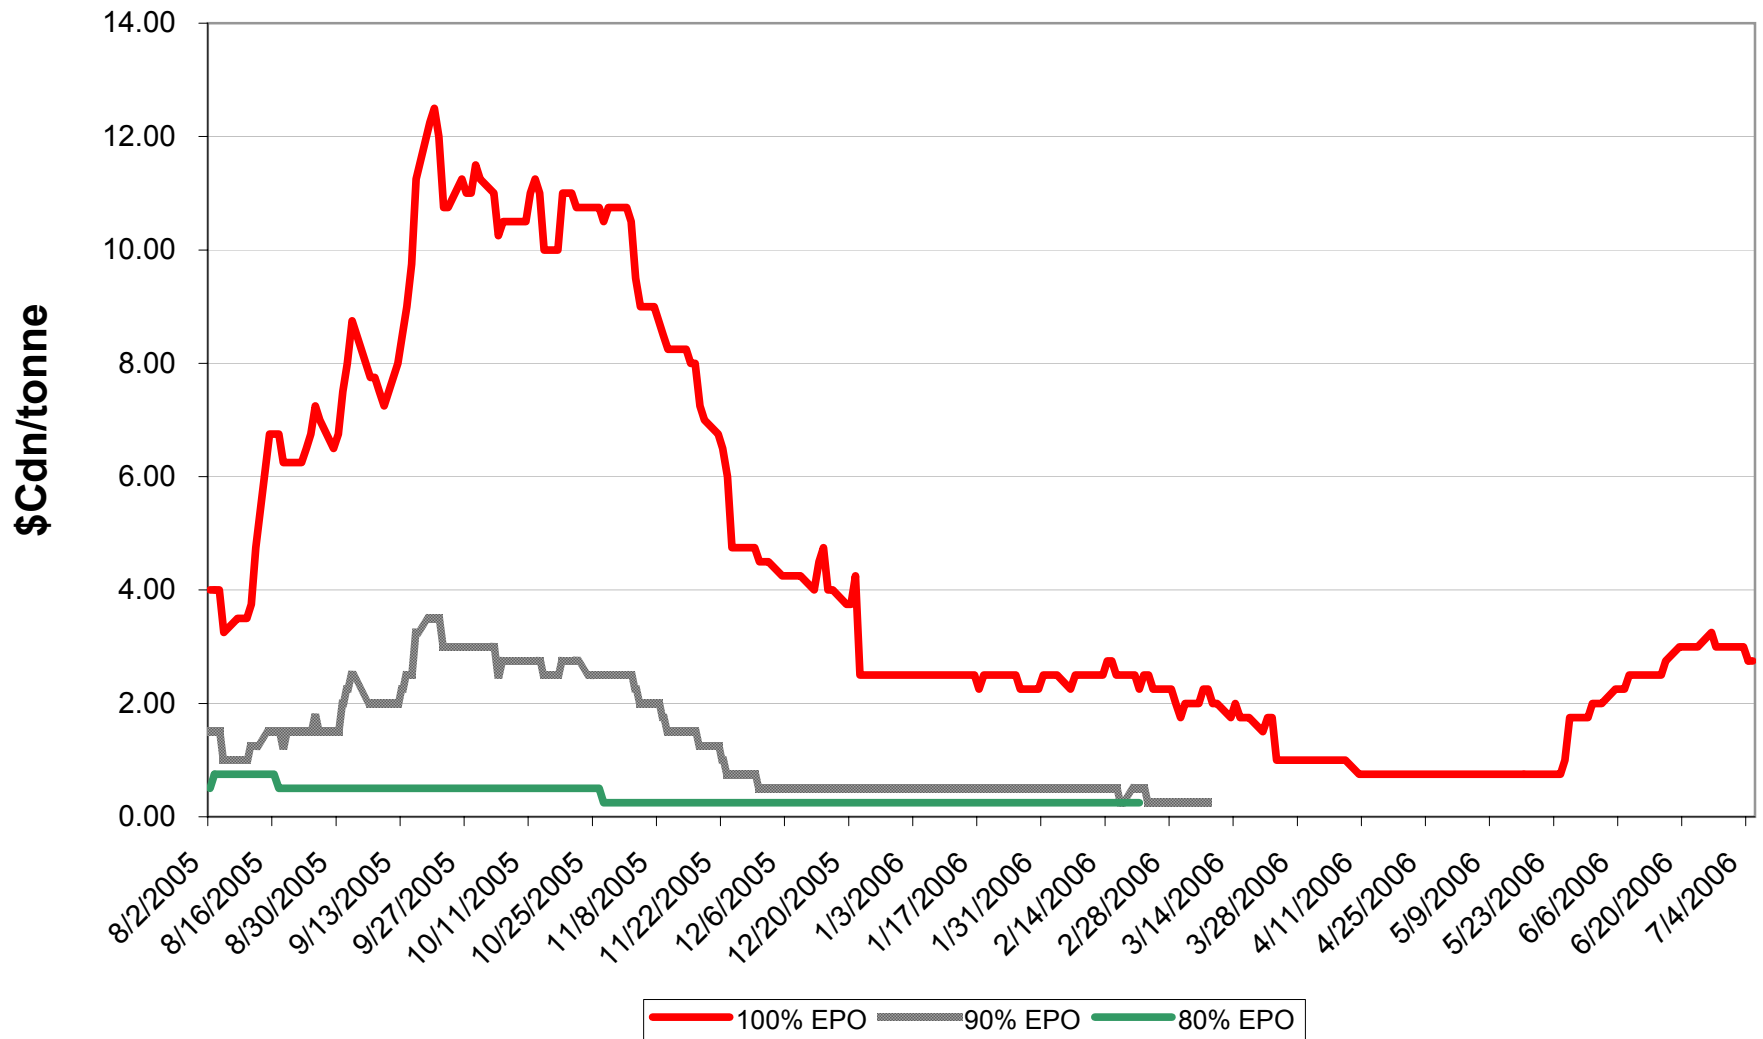

2005/06 5 CW CWAD Durum EPV Discounts

Sign up period: Aug 2, 2005 to July 31, 2006