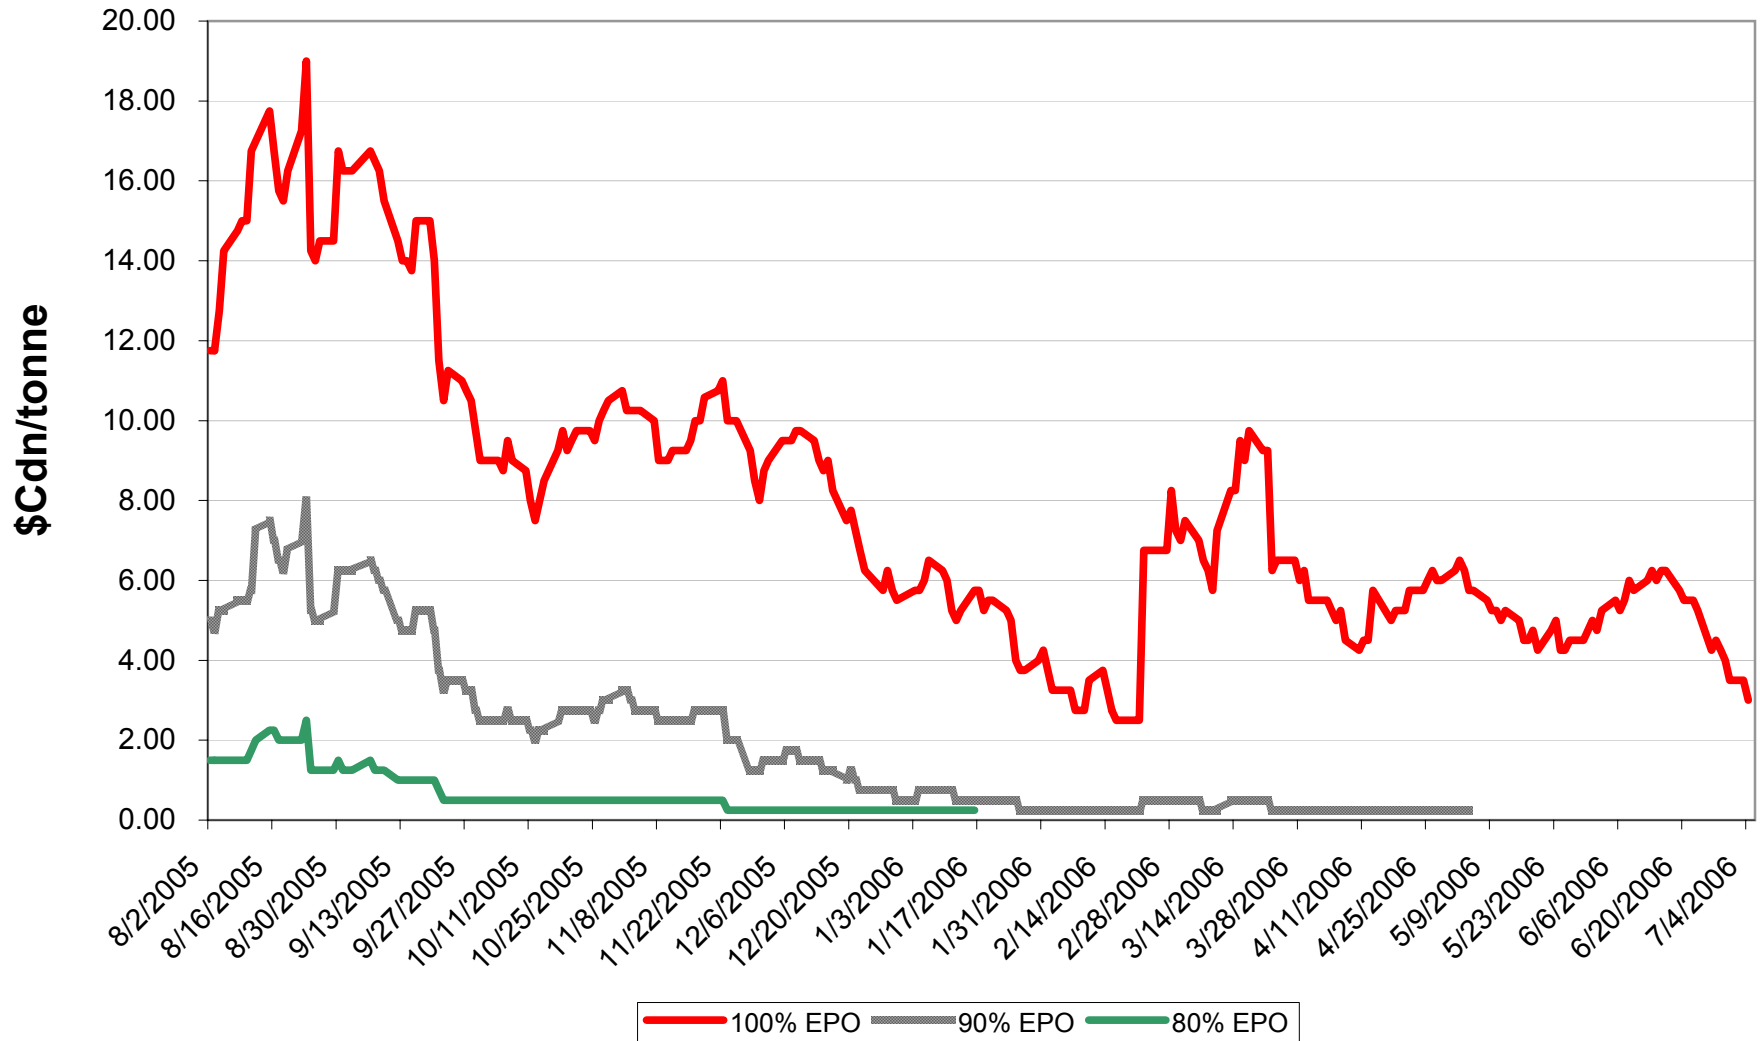

2005/06 1 CWES Wheat EPV Discounts

Sign up period: Aug. 02, 2005 to July 31, 2006