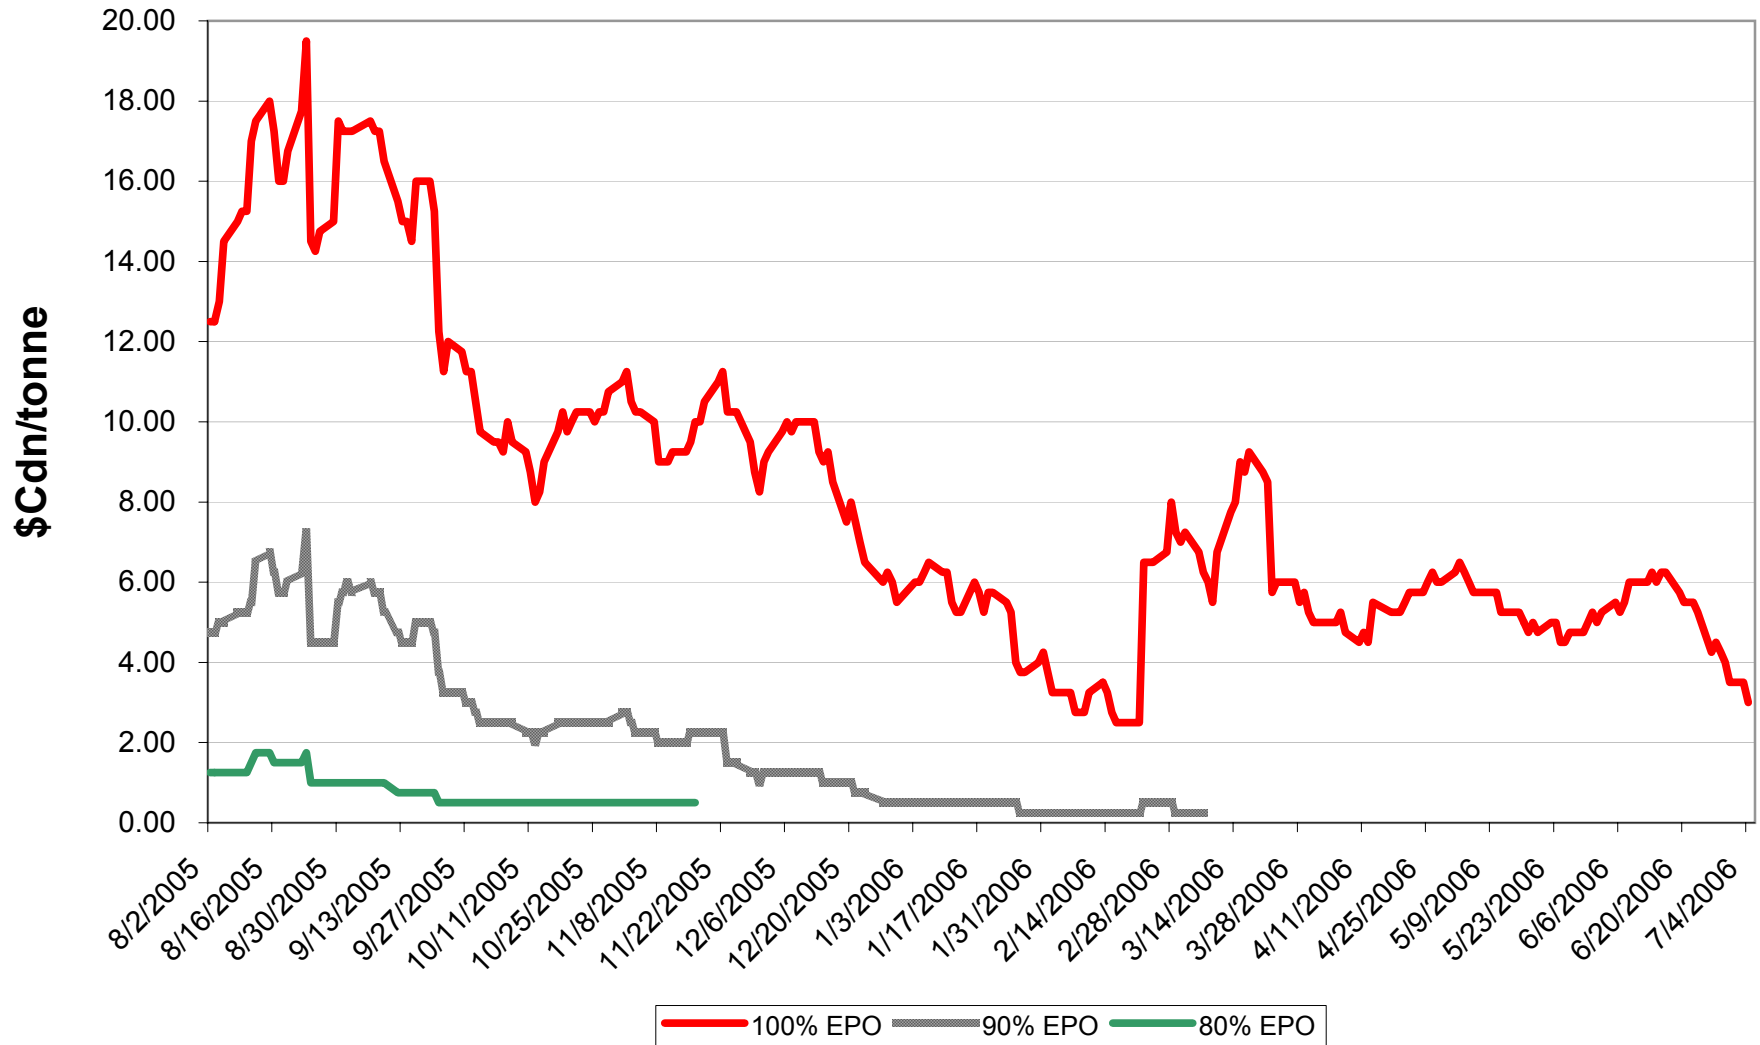

# 2005/06 1 CWRS 13.5 & 1 CWHWS 13.5 Wheat EPV Discounts

Sign up period: Aug. 02, 2005 to July 31, 2006