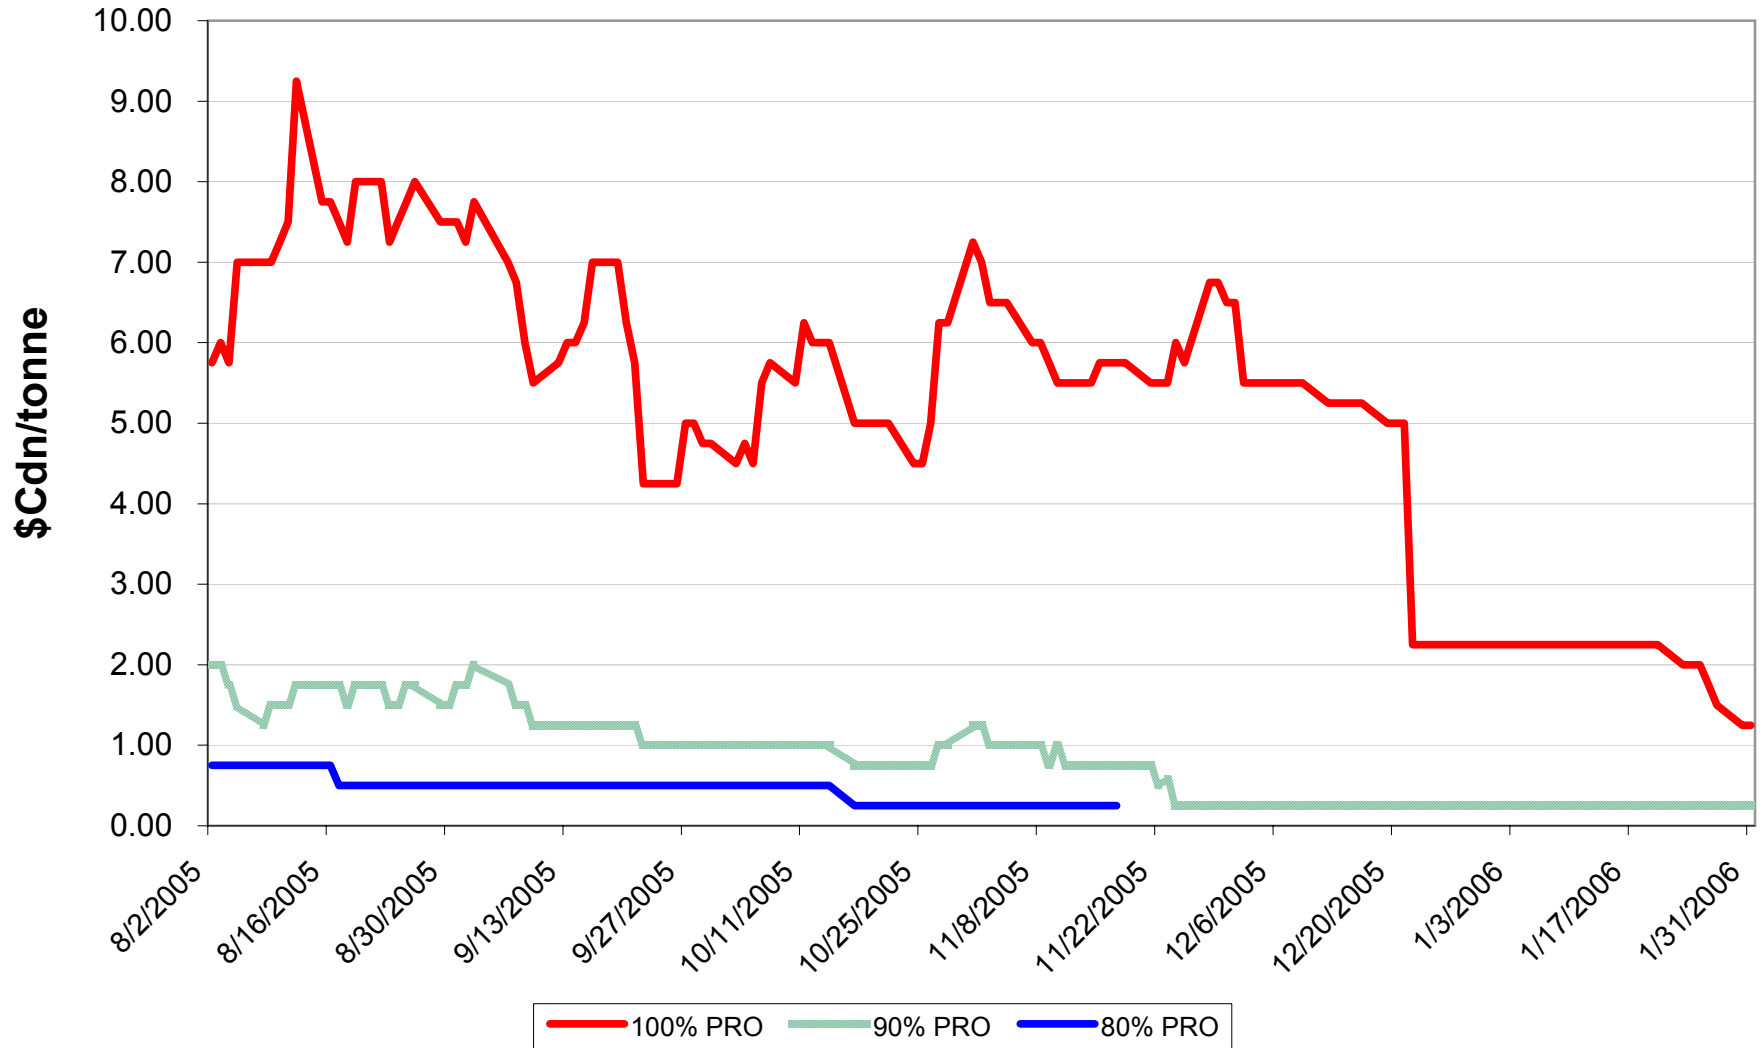

# 2005/06 1 CW Barley EPV Discounts - Pool A

Sign up period: Aug. 2, 2005 to January 31, 2006