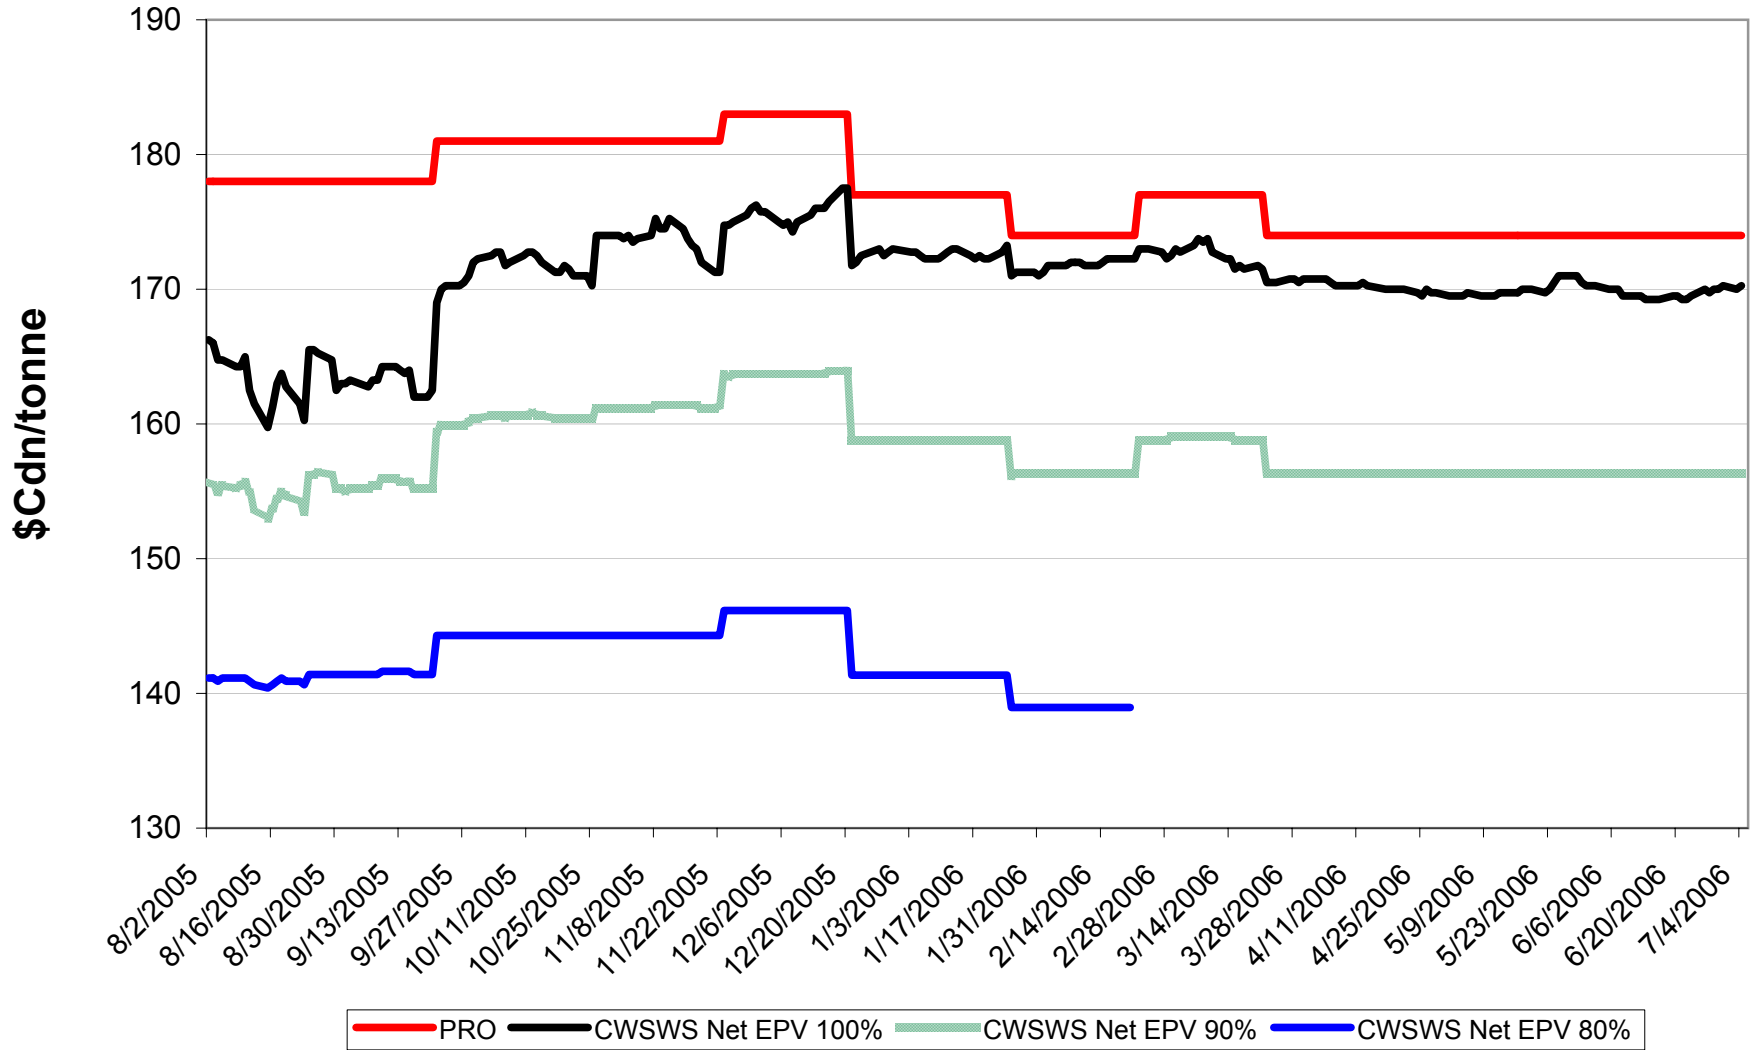

2005/06 1 CWSWS Net EPVs

Sign up period: Aug. 02, 2005 to July 31, 2006