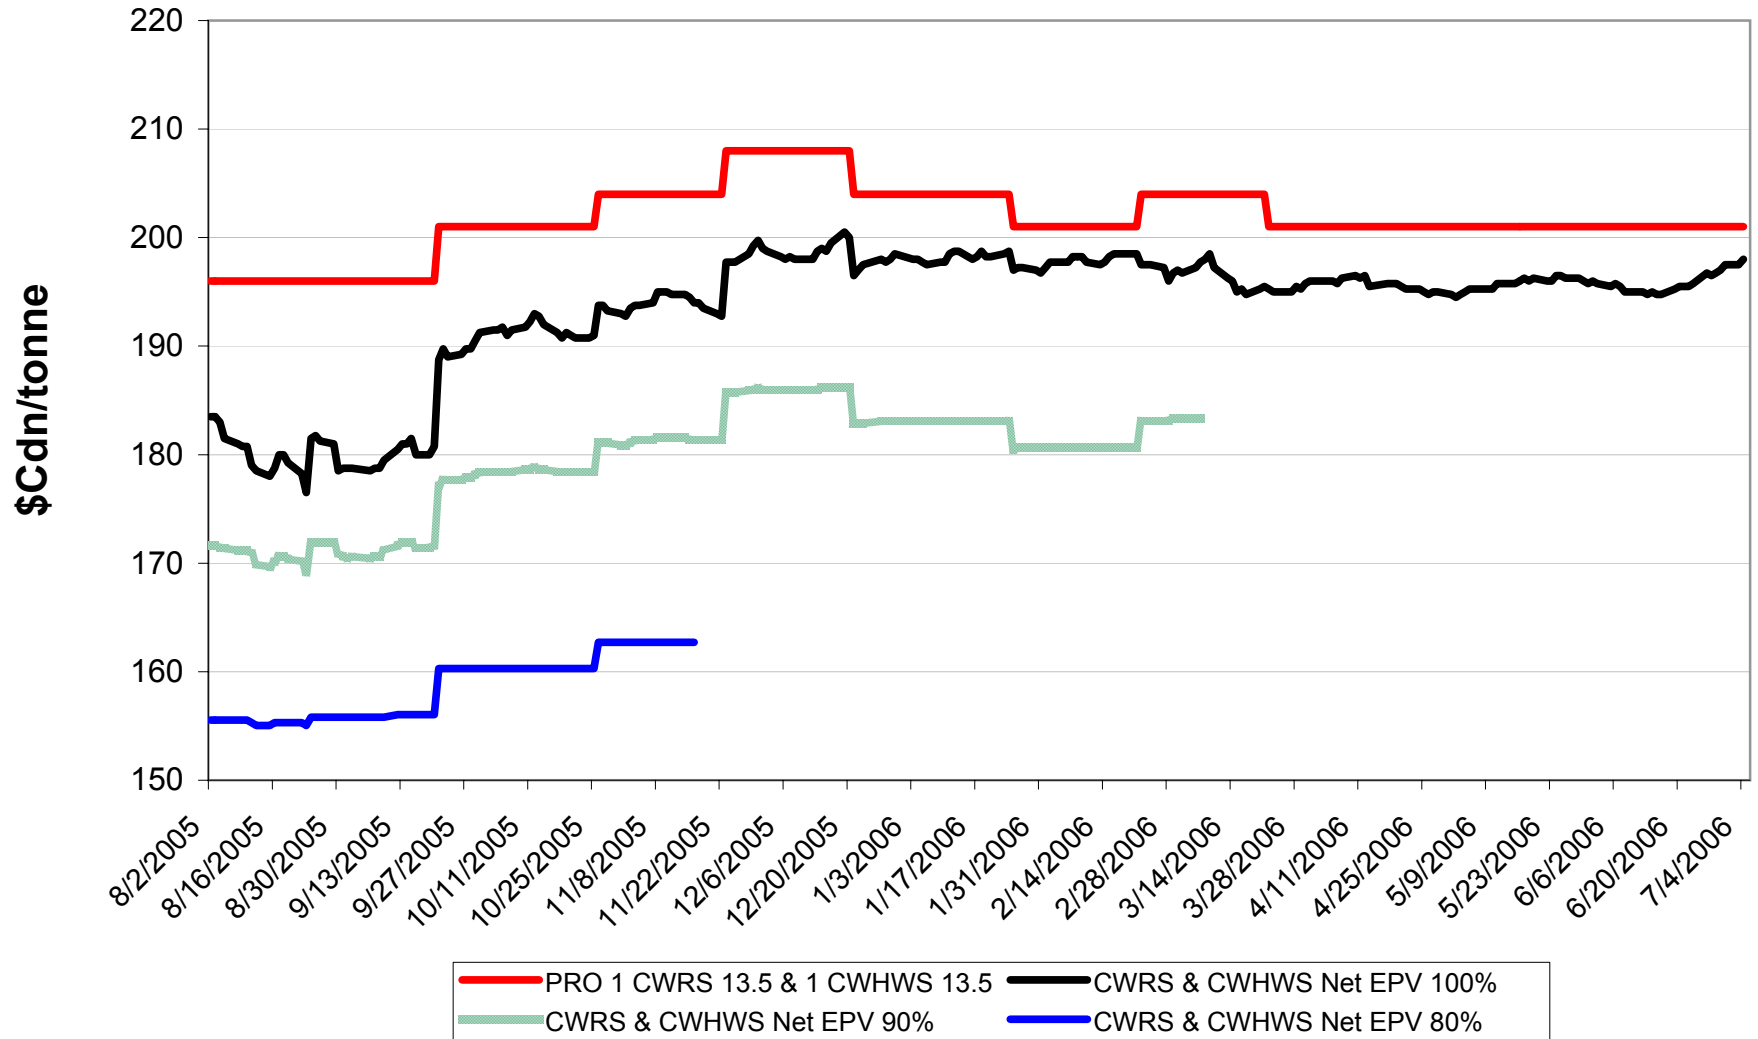

2005/06 1 CWRS 13.5 & 1 CWHWS 13.5 Net EPVs

Sign up period: Aug. 2, 2005 to July 31, 2006