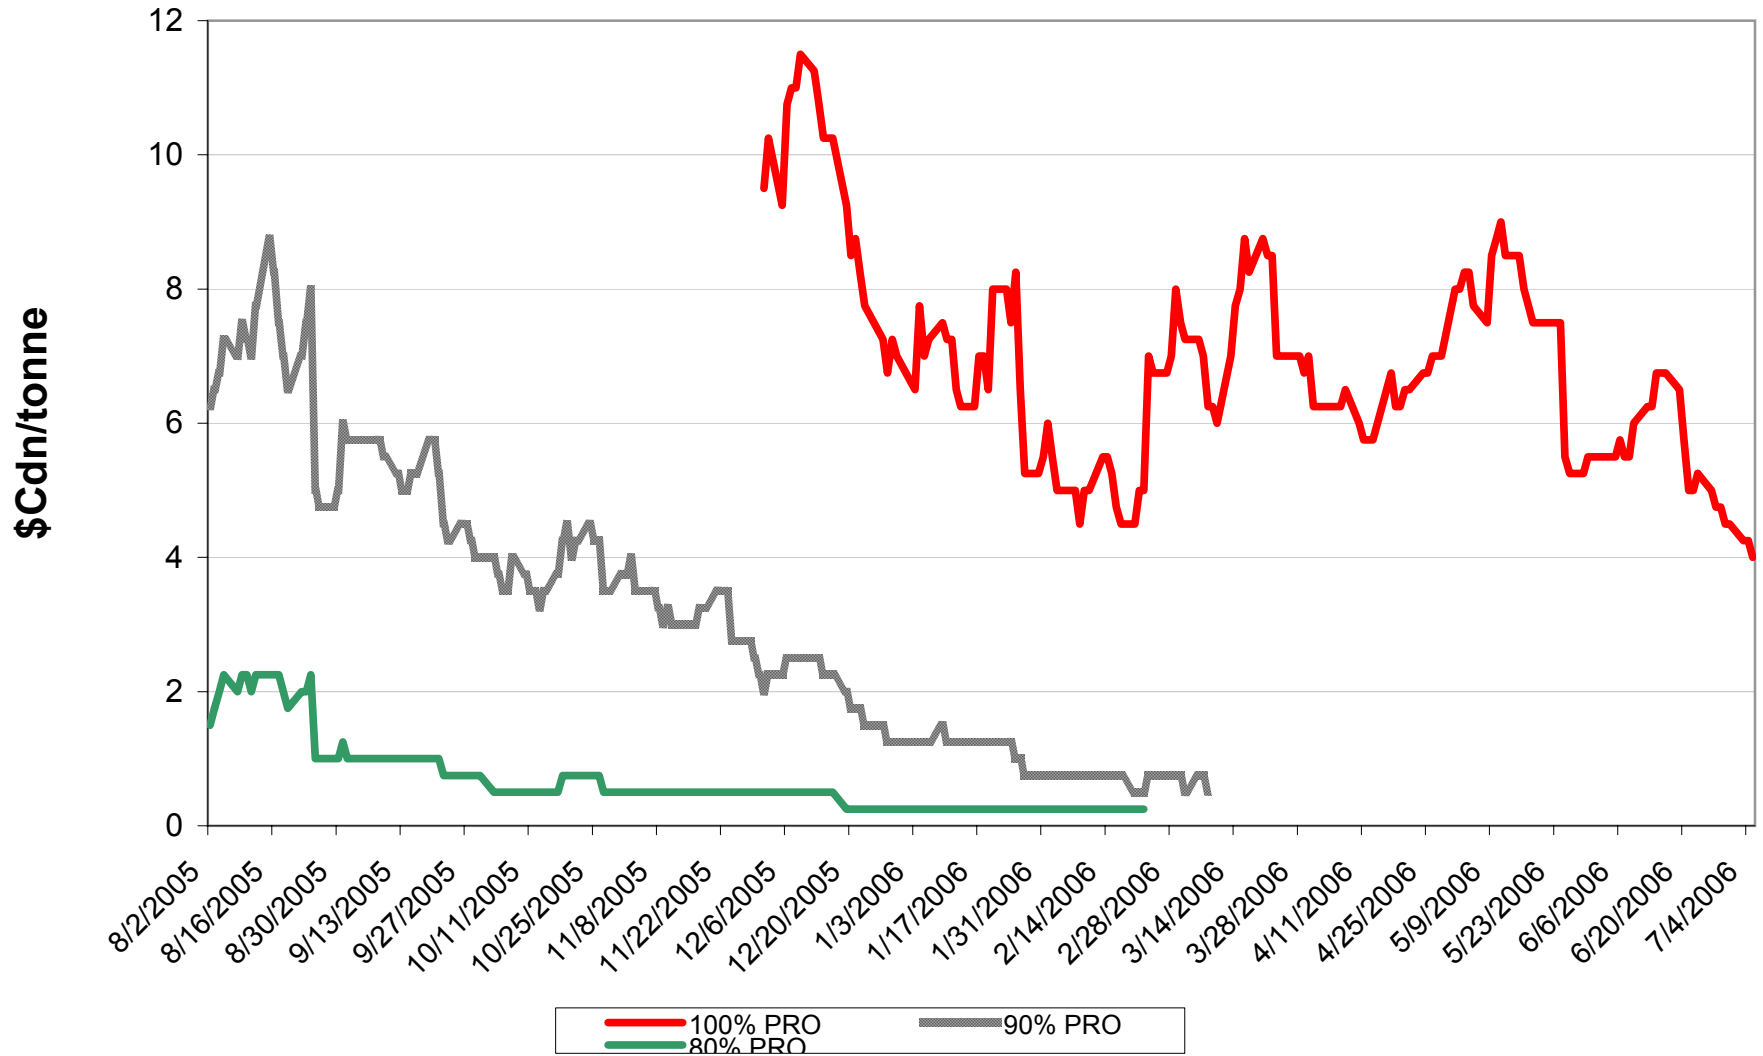

2005/06 1 CWAD 13.0 EPV Discounts

Sign up period: Aug. 2, 2005 to July 31, 2006