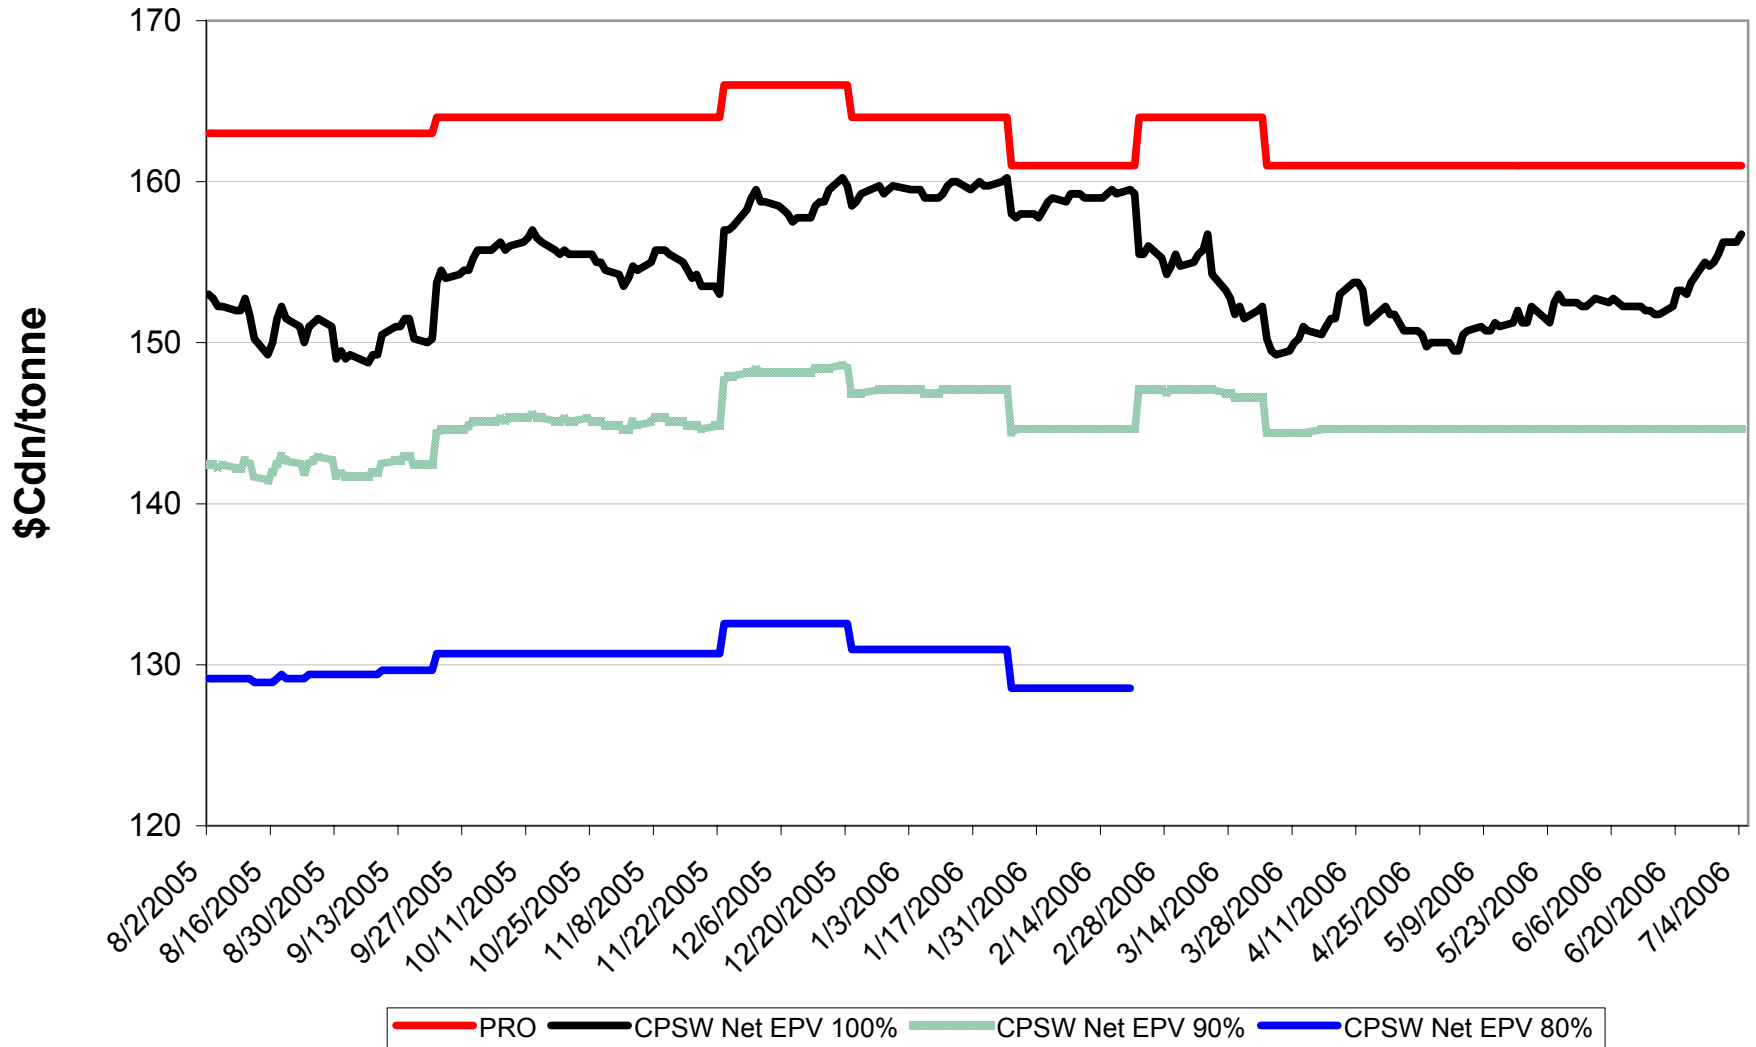

2005/06 1 CPSW Net EPVs

Sign up period: Aug. 02, 2005 to July 31, 2006