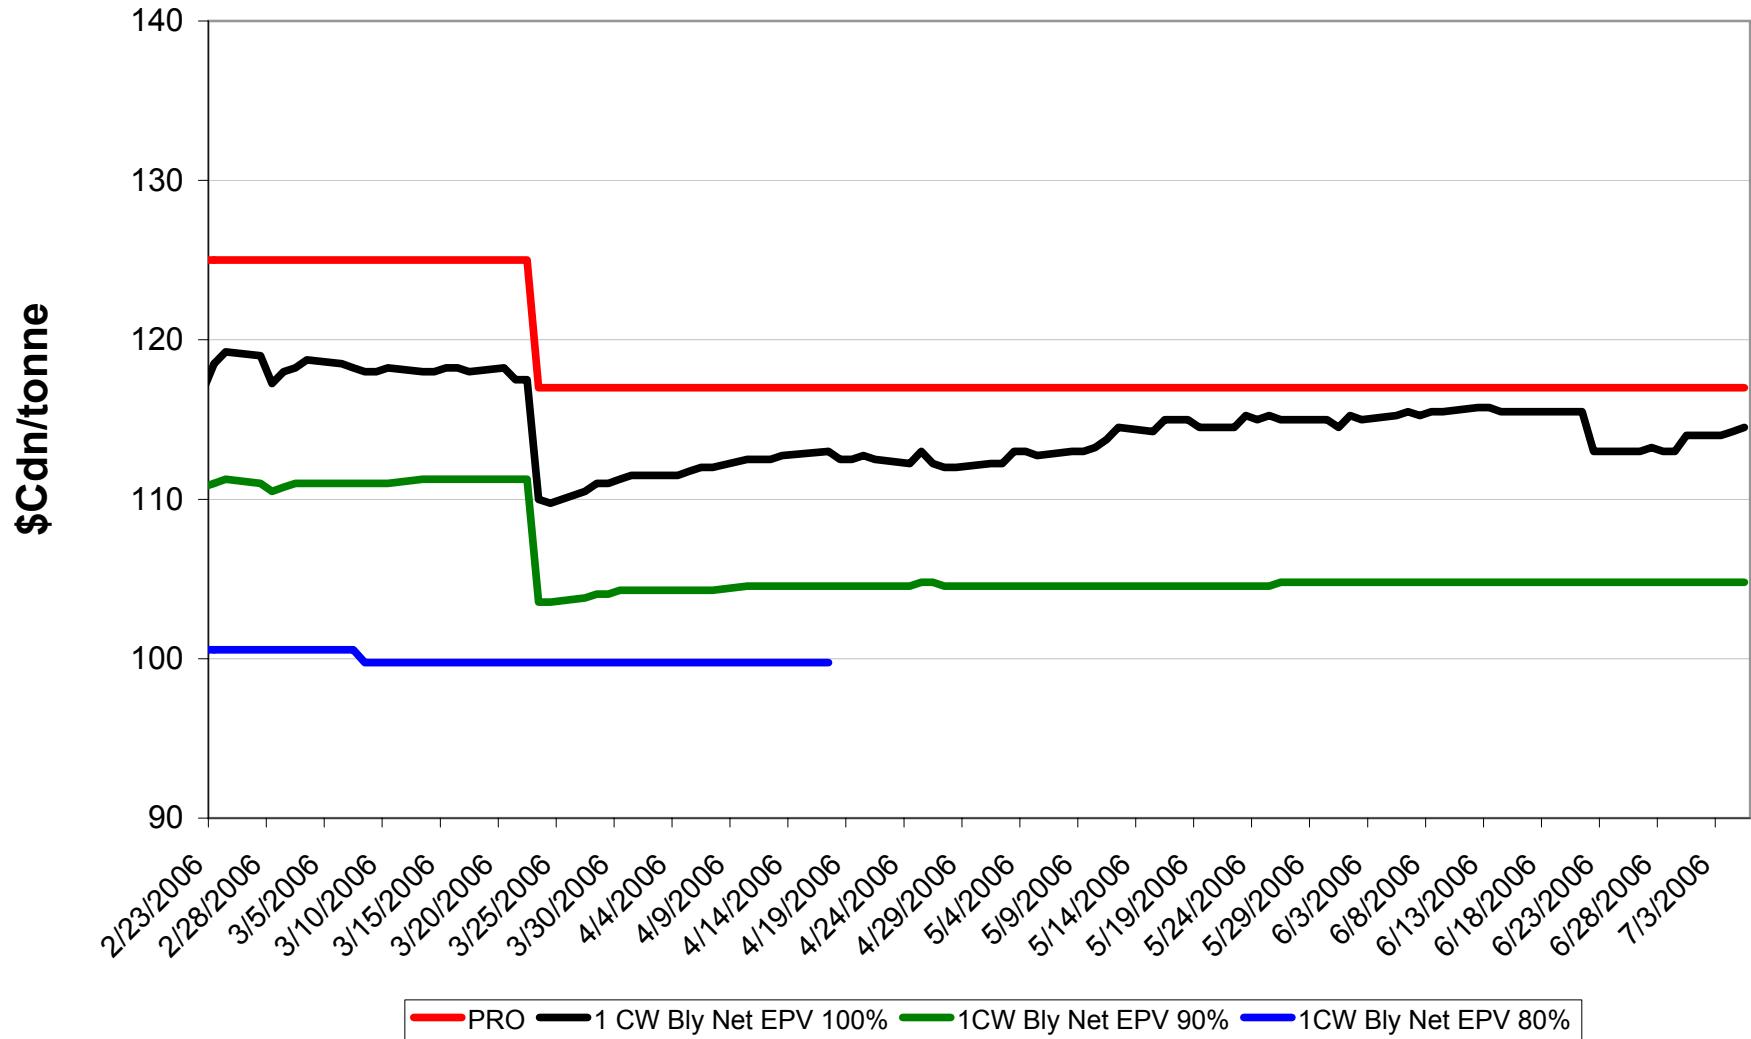

2005/06 1 CW Barley Net EPVs - Pool B

Sign up period: Feb. 23, 2006 to July 31, 2006