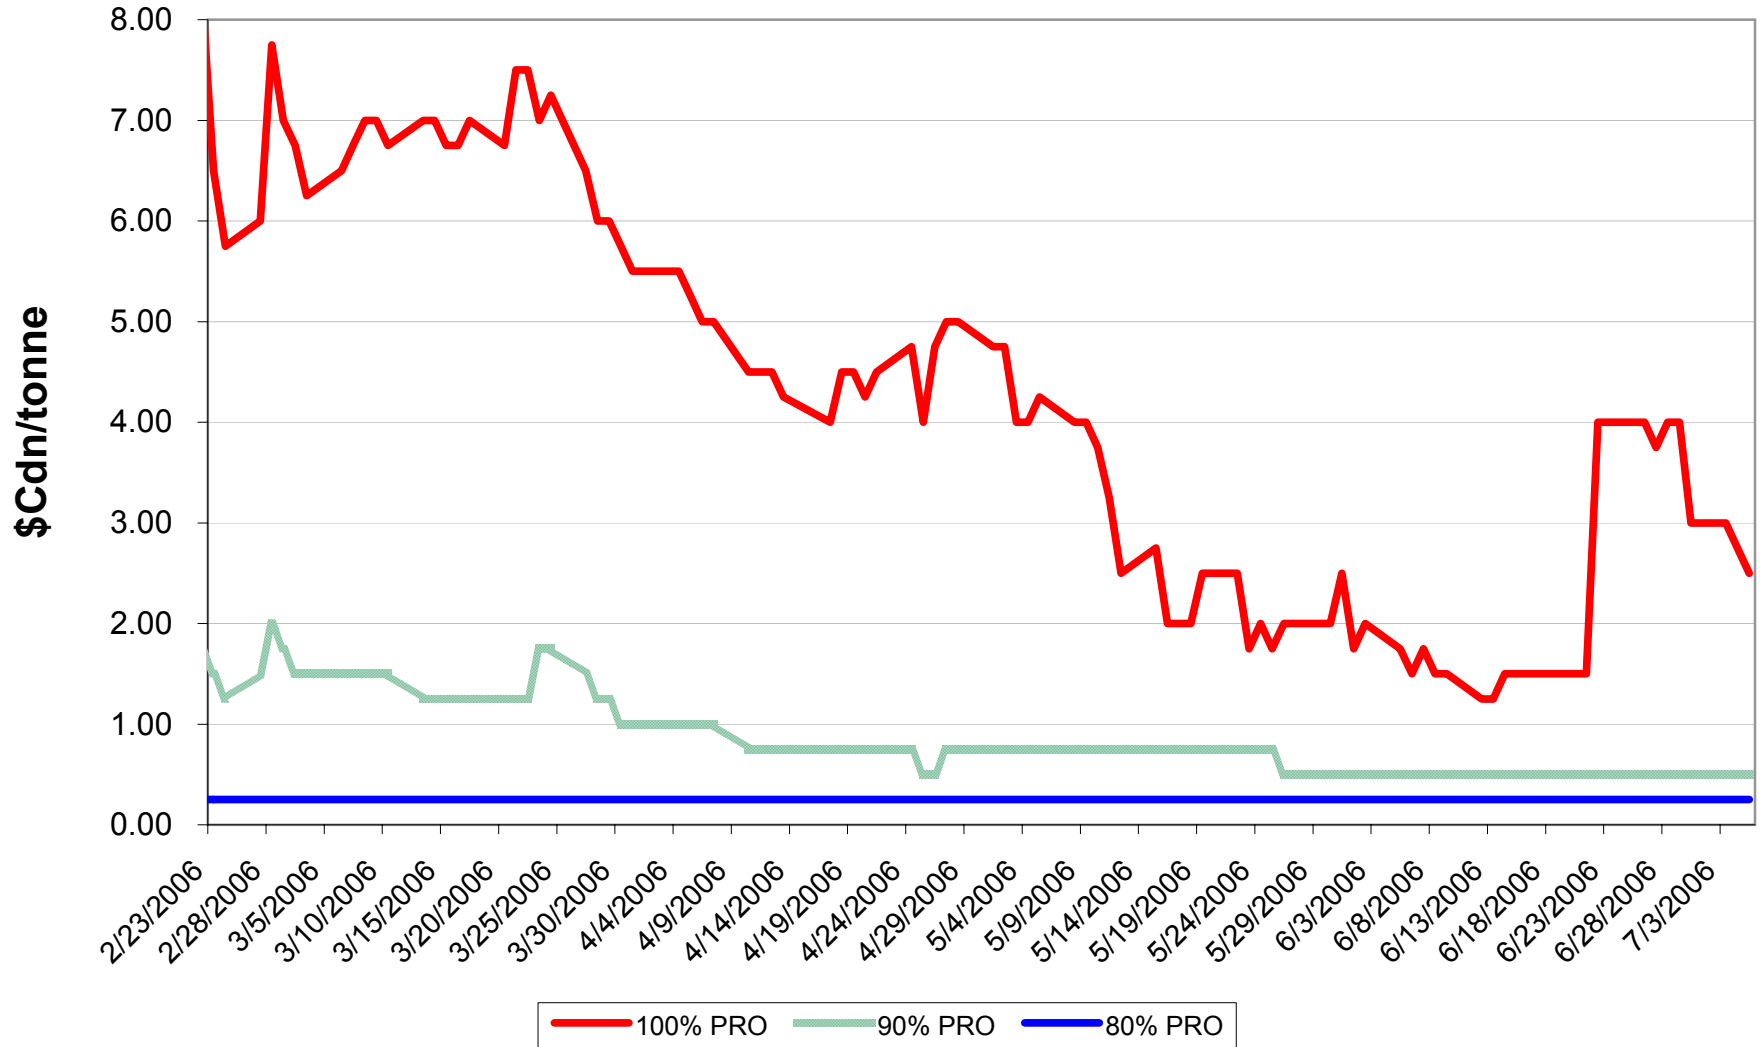

2005/06 1 CW Barley EPV Discounts - Pool B

Sign up period: Feb. 23, 2006 to July 31, 2006