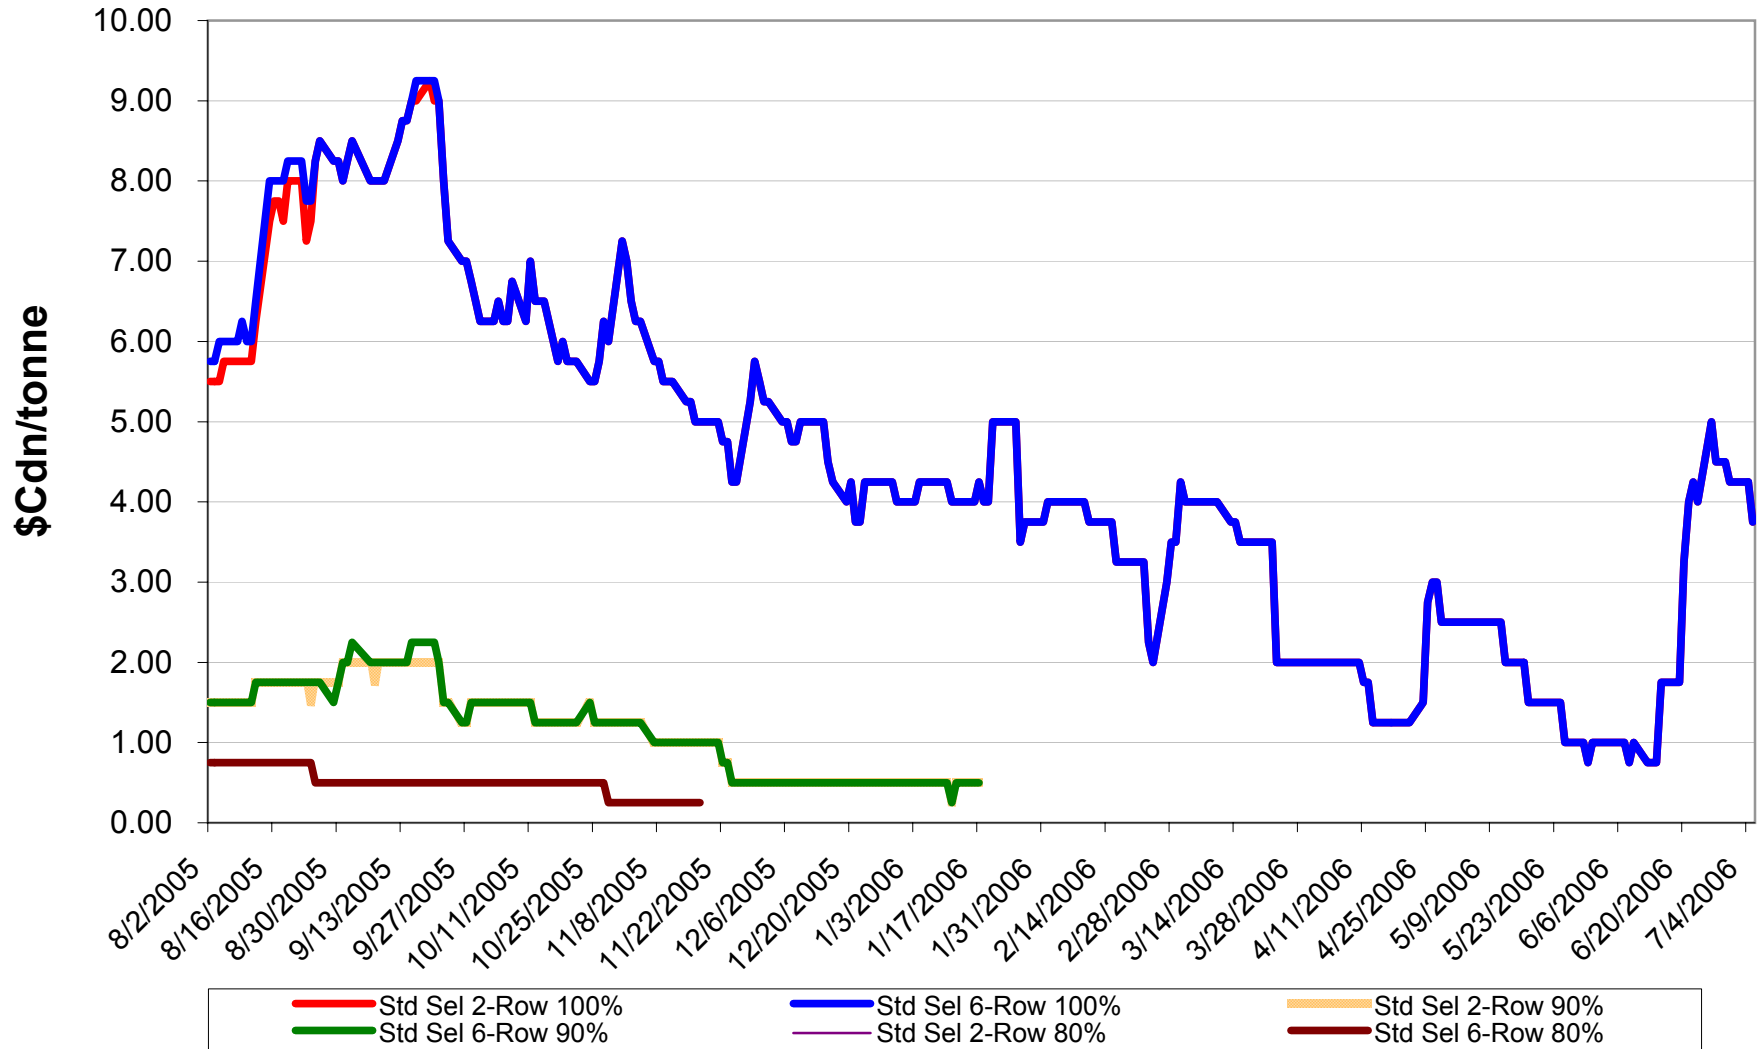

2005/06 Selected Barley EPV Discounts

Sign up period: Aug. 2, 2005 to July 31, 2006