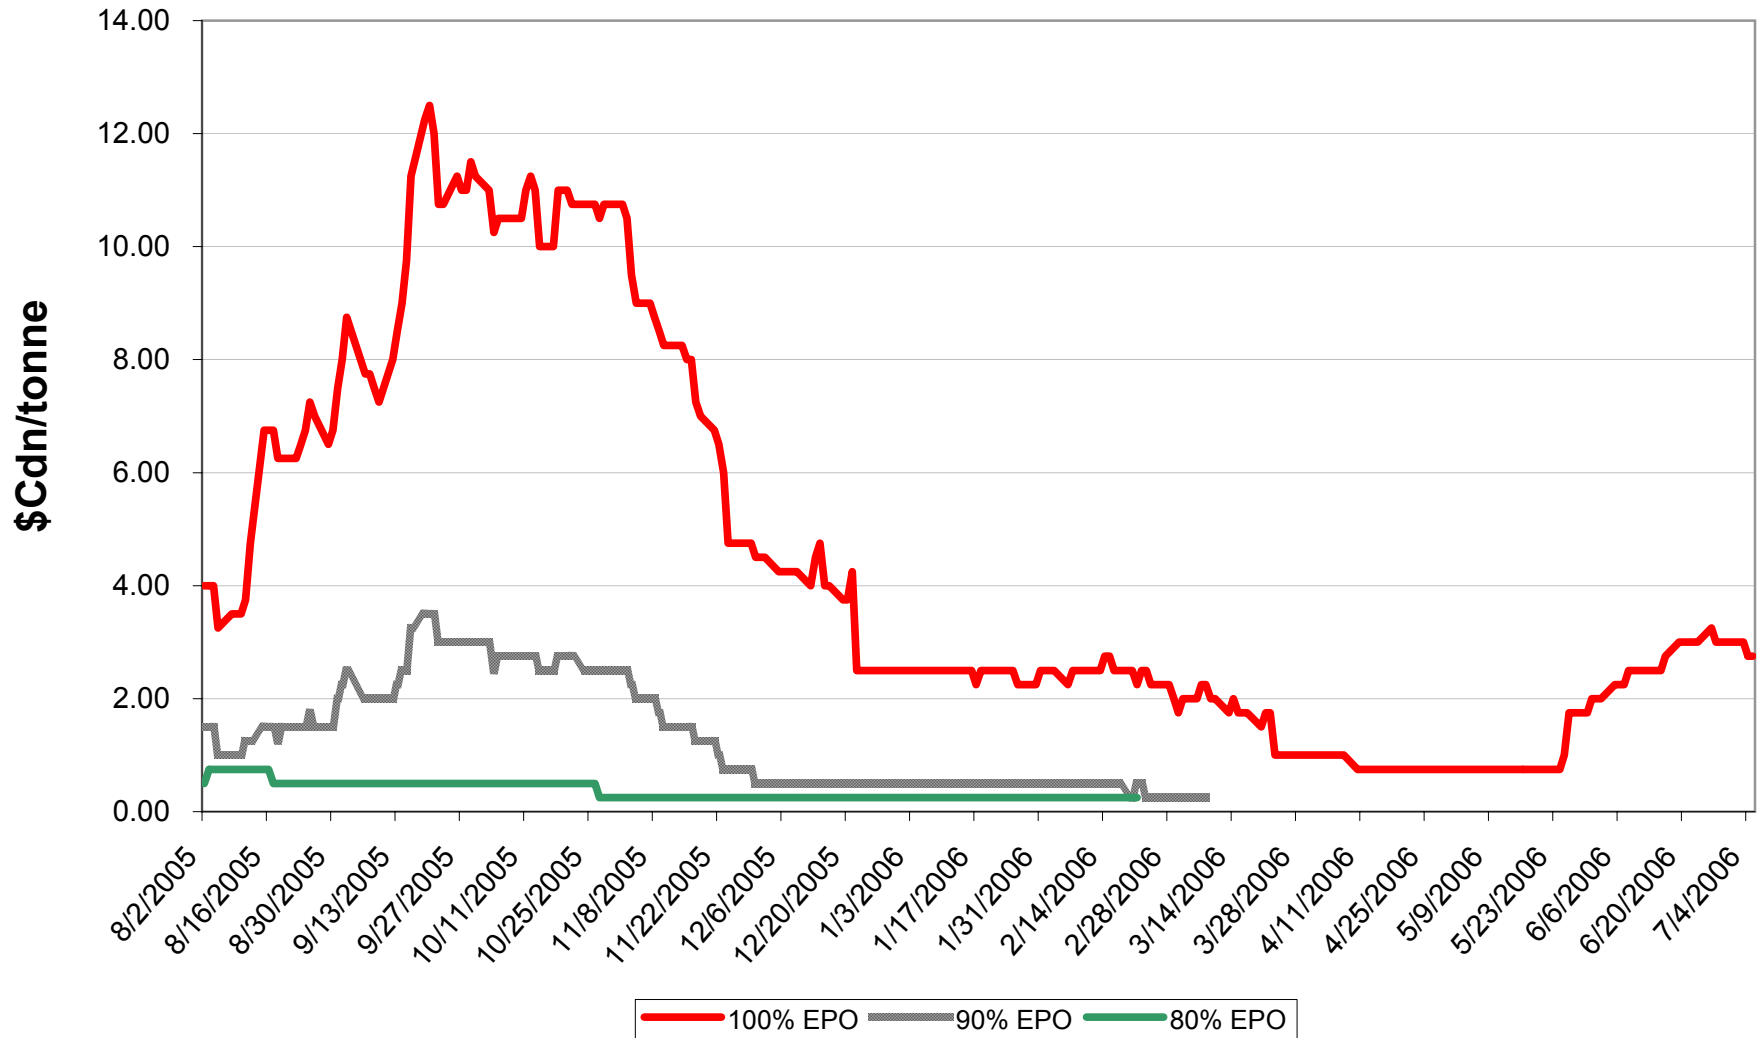

2005/06 CW FEED Wheat EPV Discounts

Sign up period: Aug. 2, 2005 to July 31, 2006