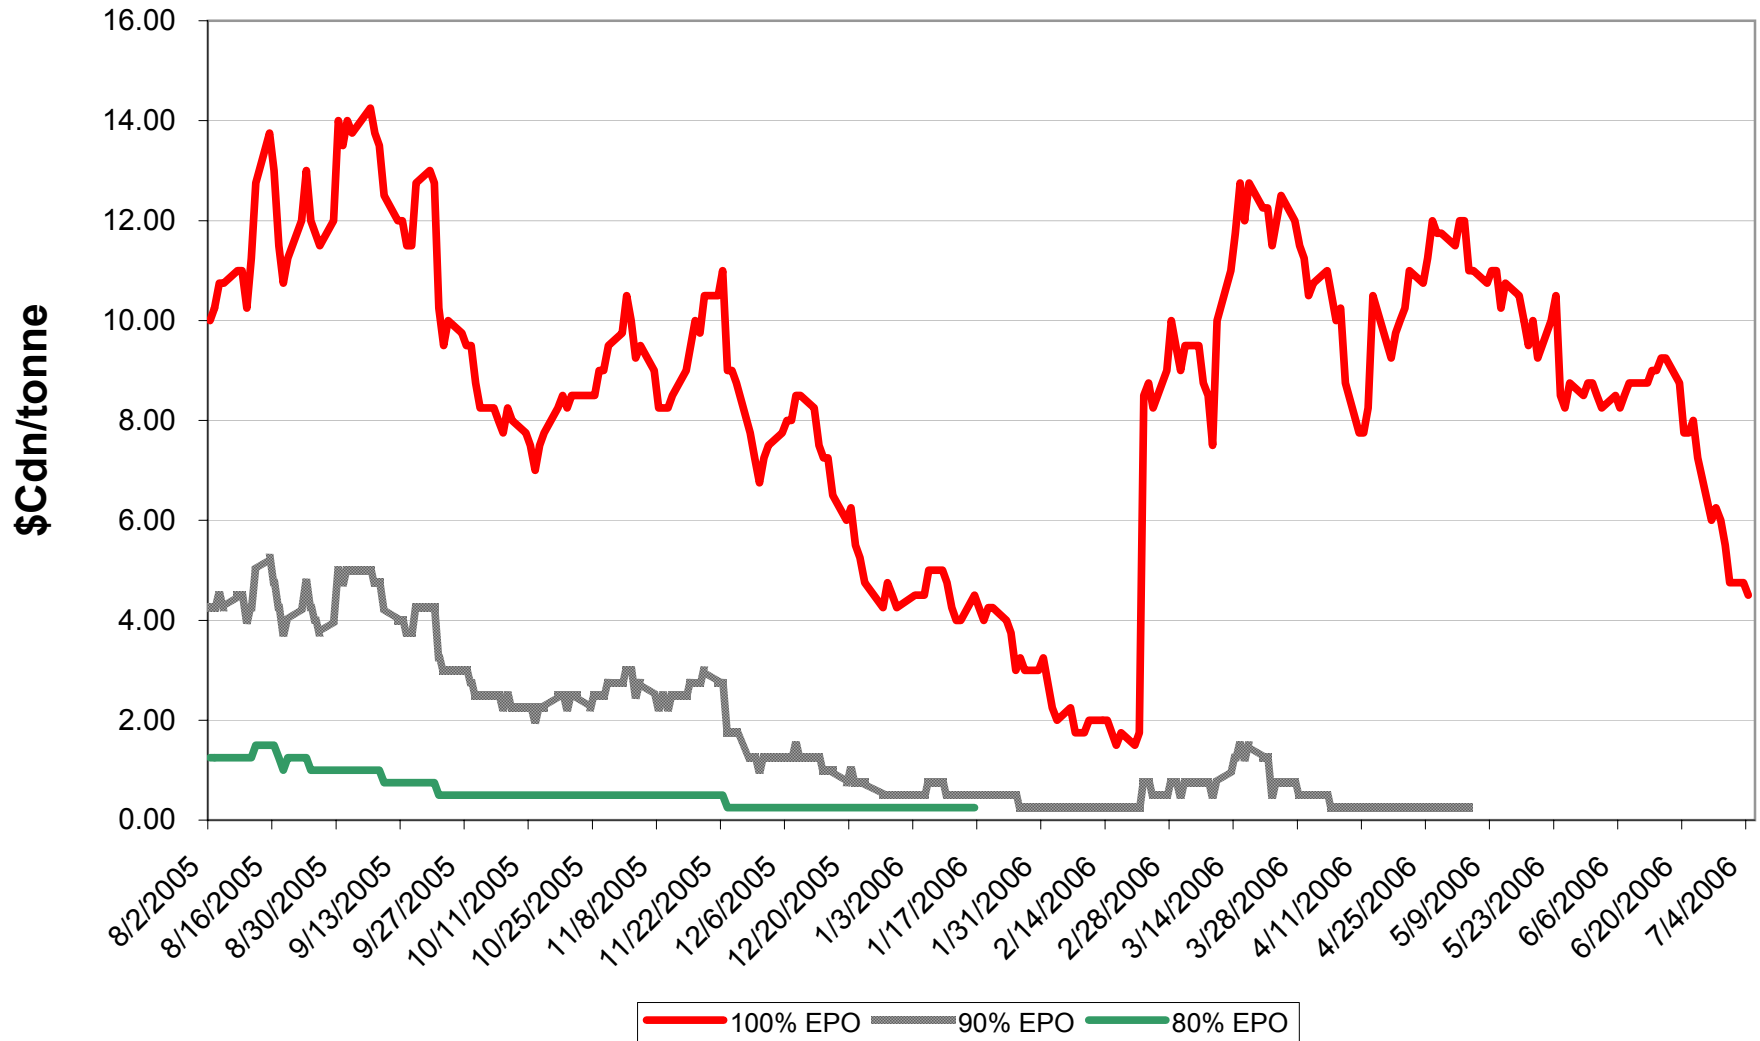

2005/06 1 CPRS, 1 CPSW & 1 CWRW Wheat EPV Discounts

Sign up period: Aug. 02, 2005 to July 31, 2006