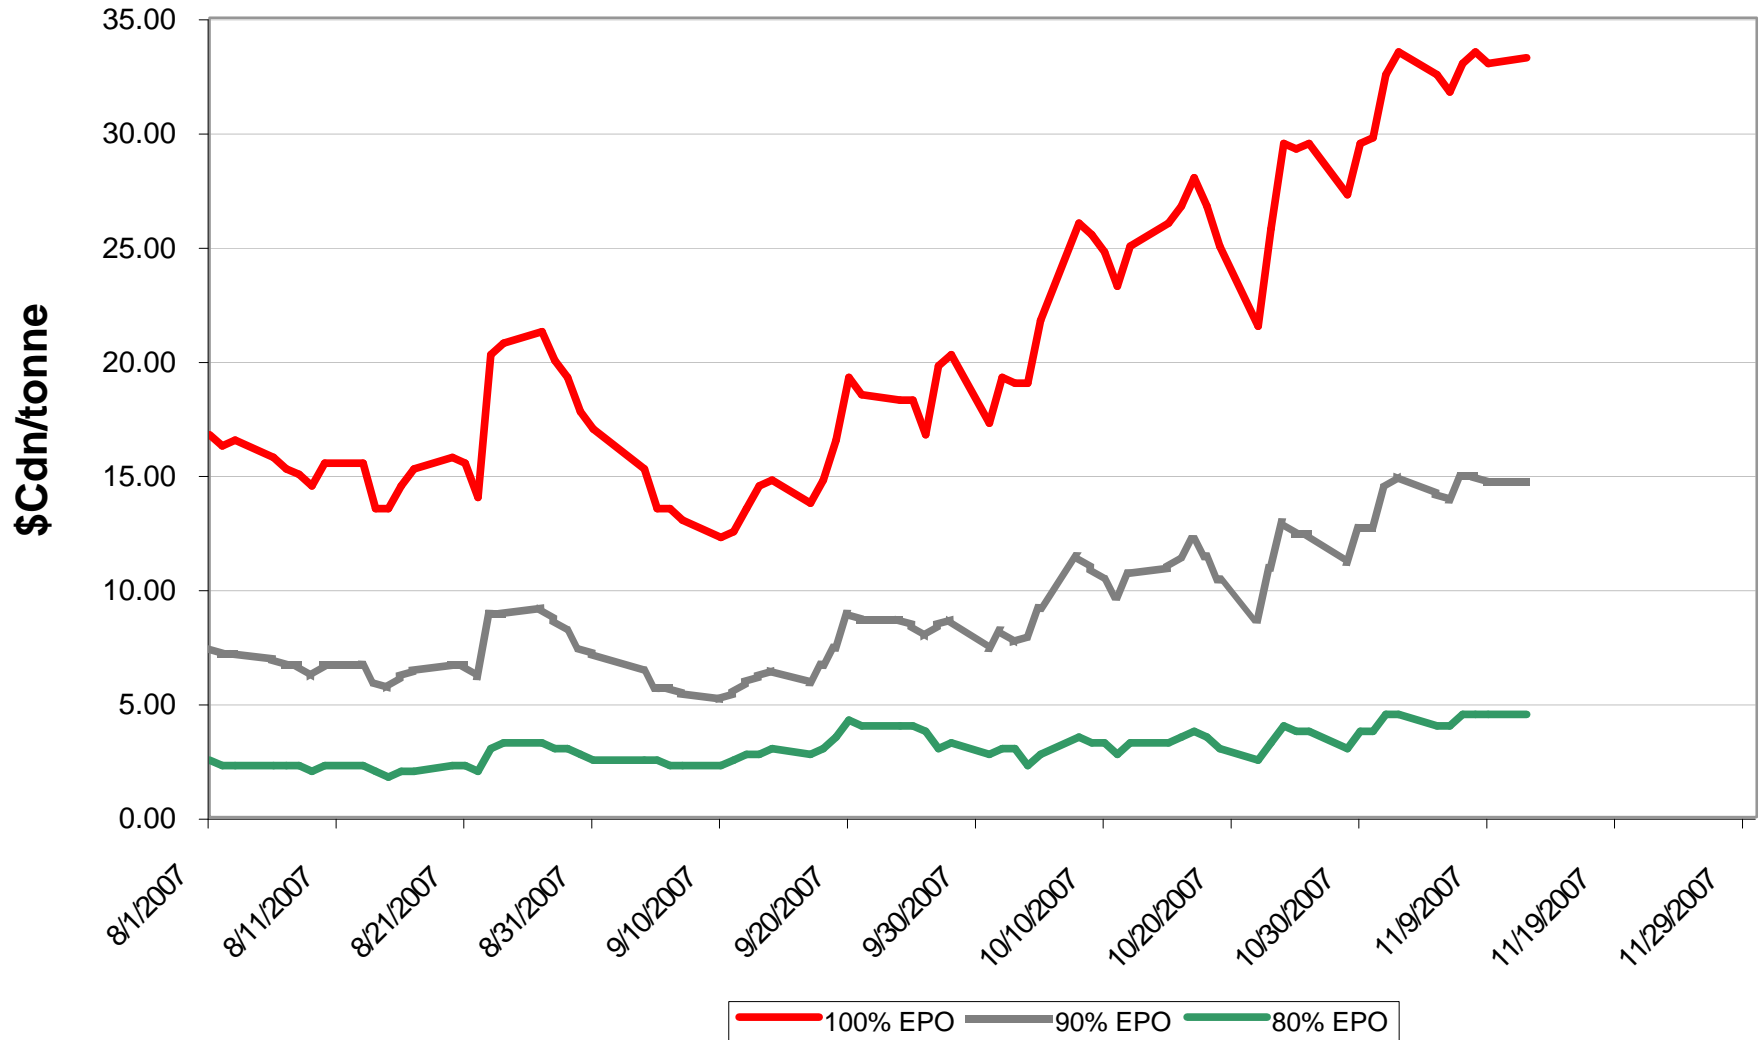

# 2007/08 1 CWRS 13.5 & 1 CWHWS 13.5 Wheat EPV Discounts

Sign up period: Aug. 01, 2007 to July 31, 2008