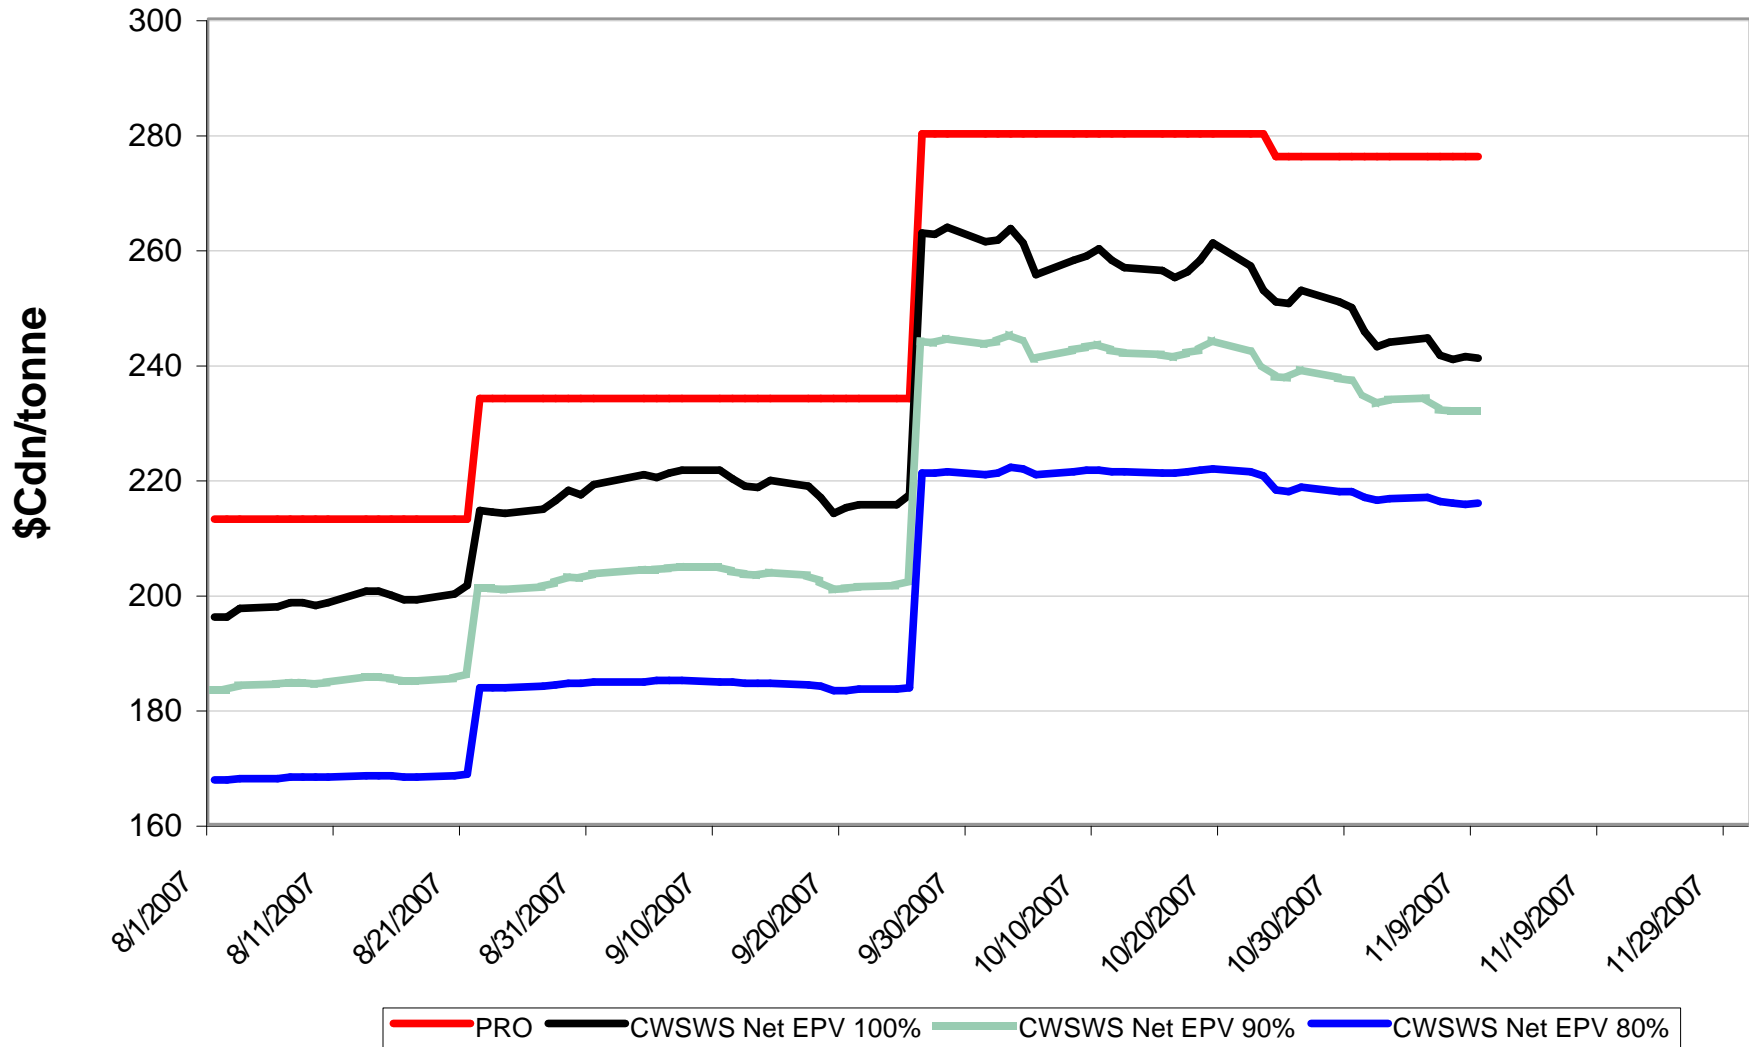

2007/08 1 CWSWS Net EPVs

Sign up period: Aug. 01, 2007 to July 31, 2008