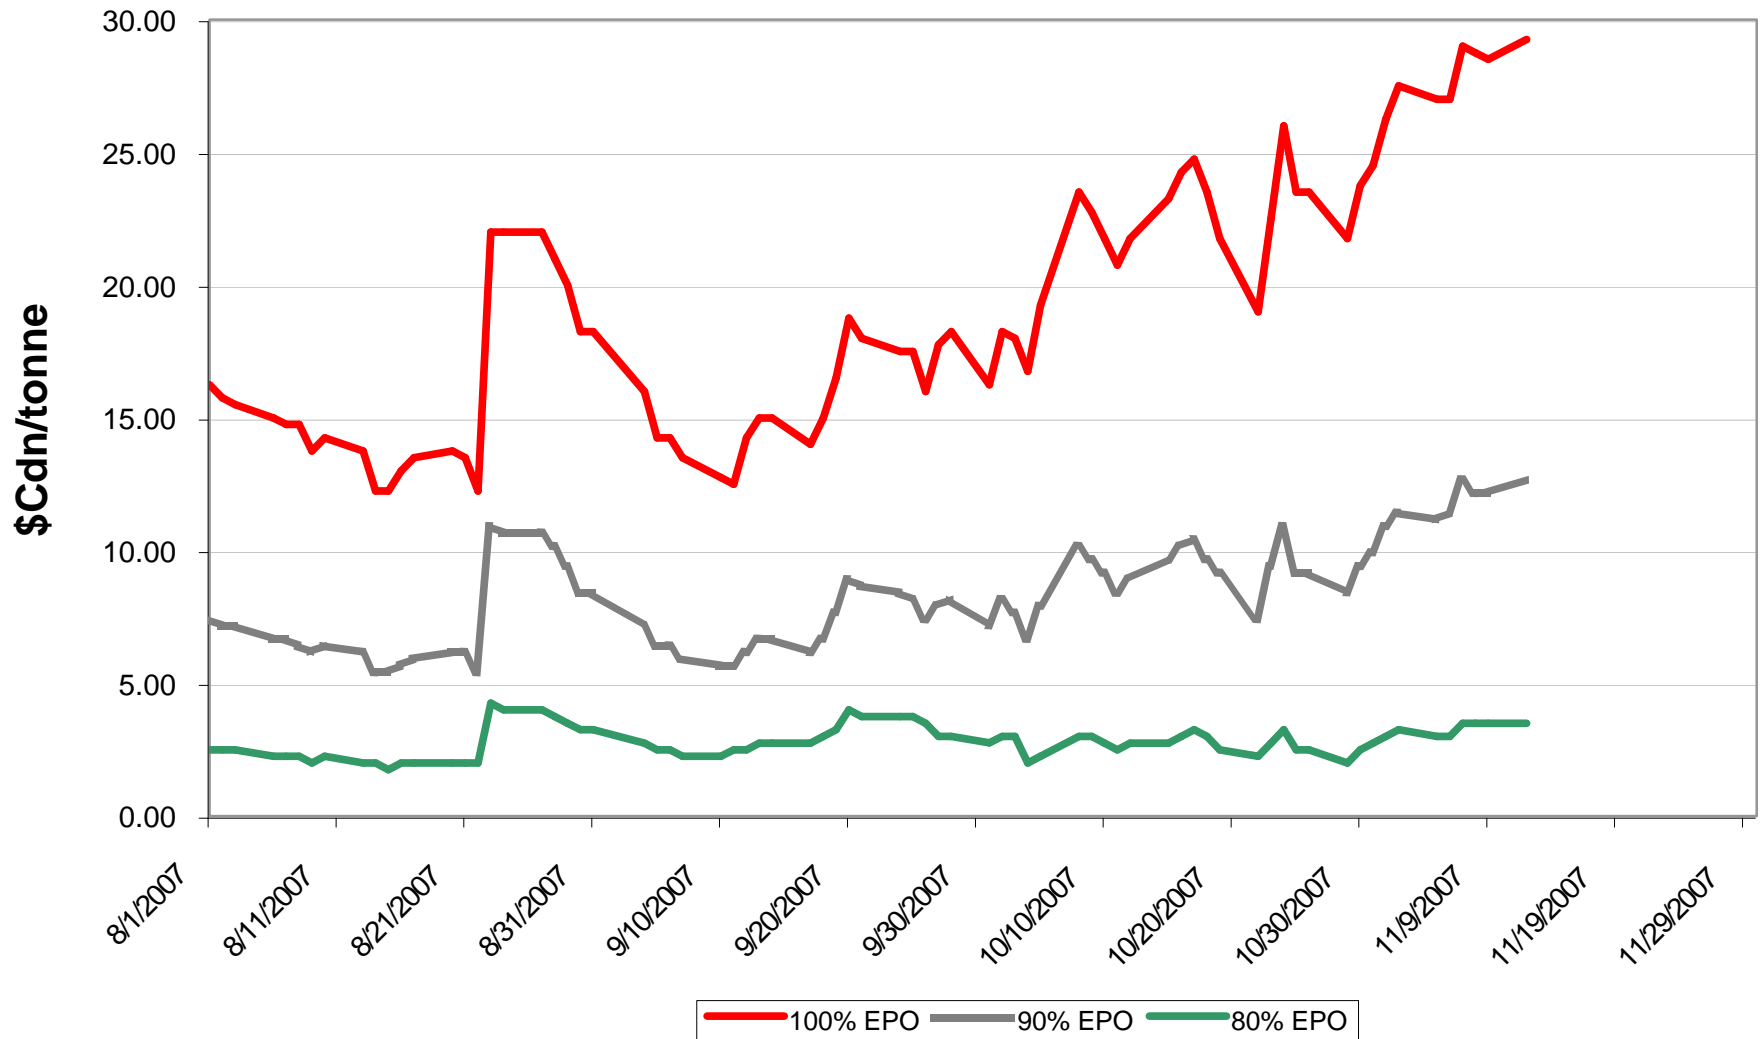

2007/08 1 CPRS, 1 CPSW & 1 CWRW Wheat EPV Discounts

Sign up period: Aug. 01, 2007 to July 31, 2008