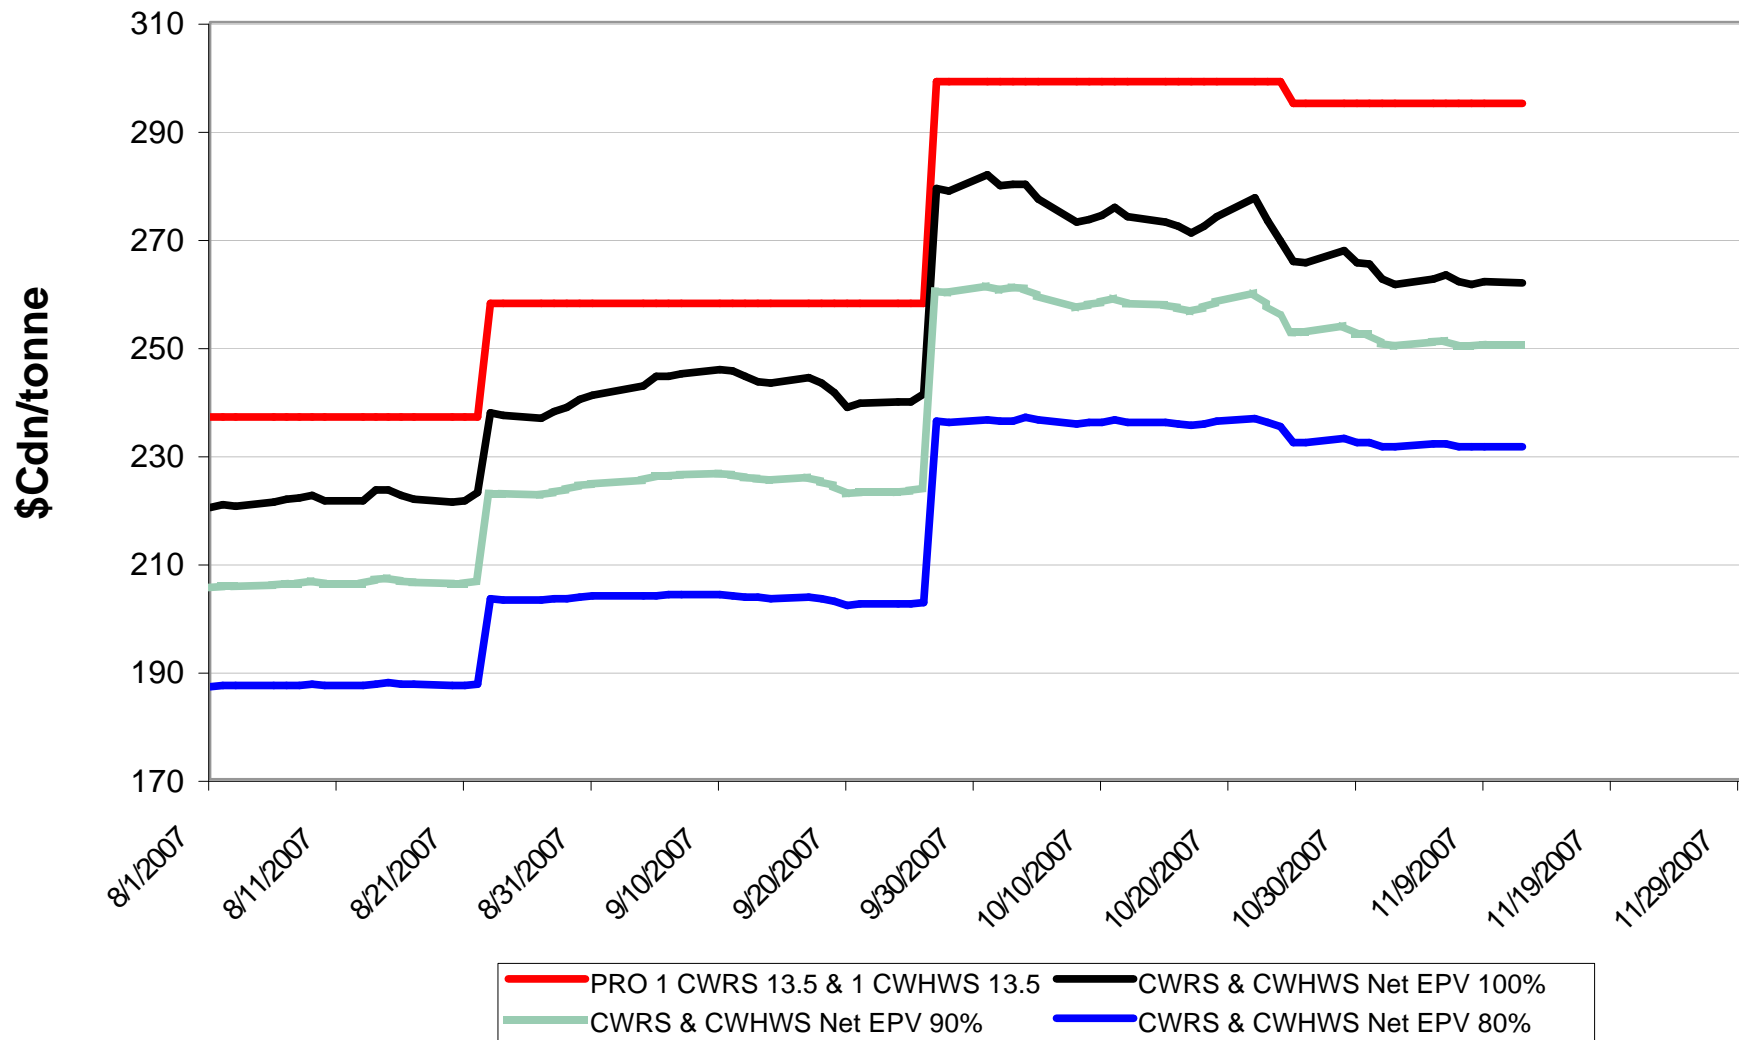

2007/08 1 CWRS 13.5 & 1 CWHWS 13.5 Net EPVs

Sign up period: Aug. 1, 2007 to July 31, 2008