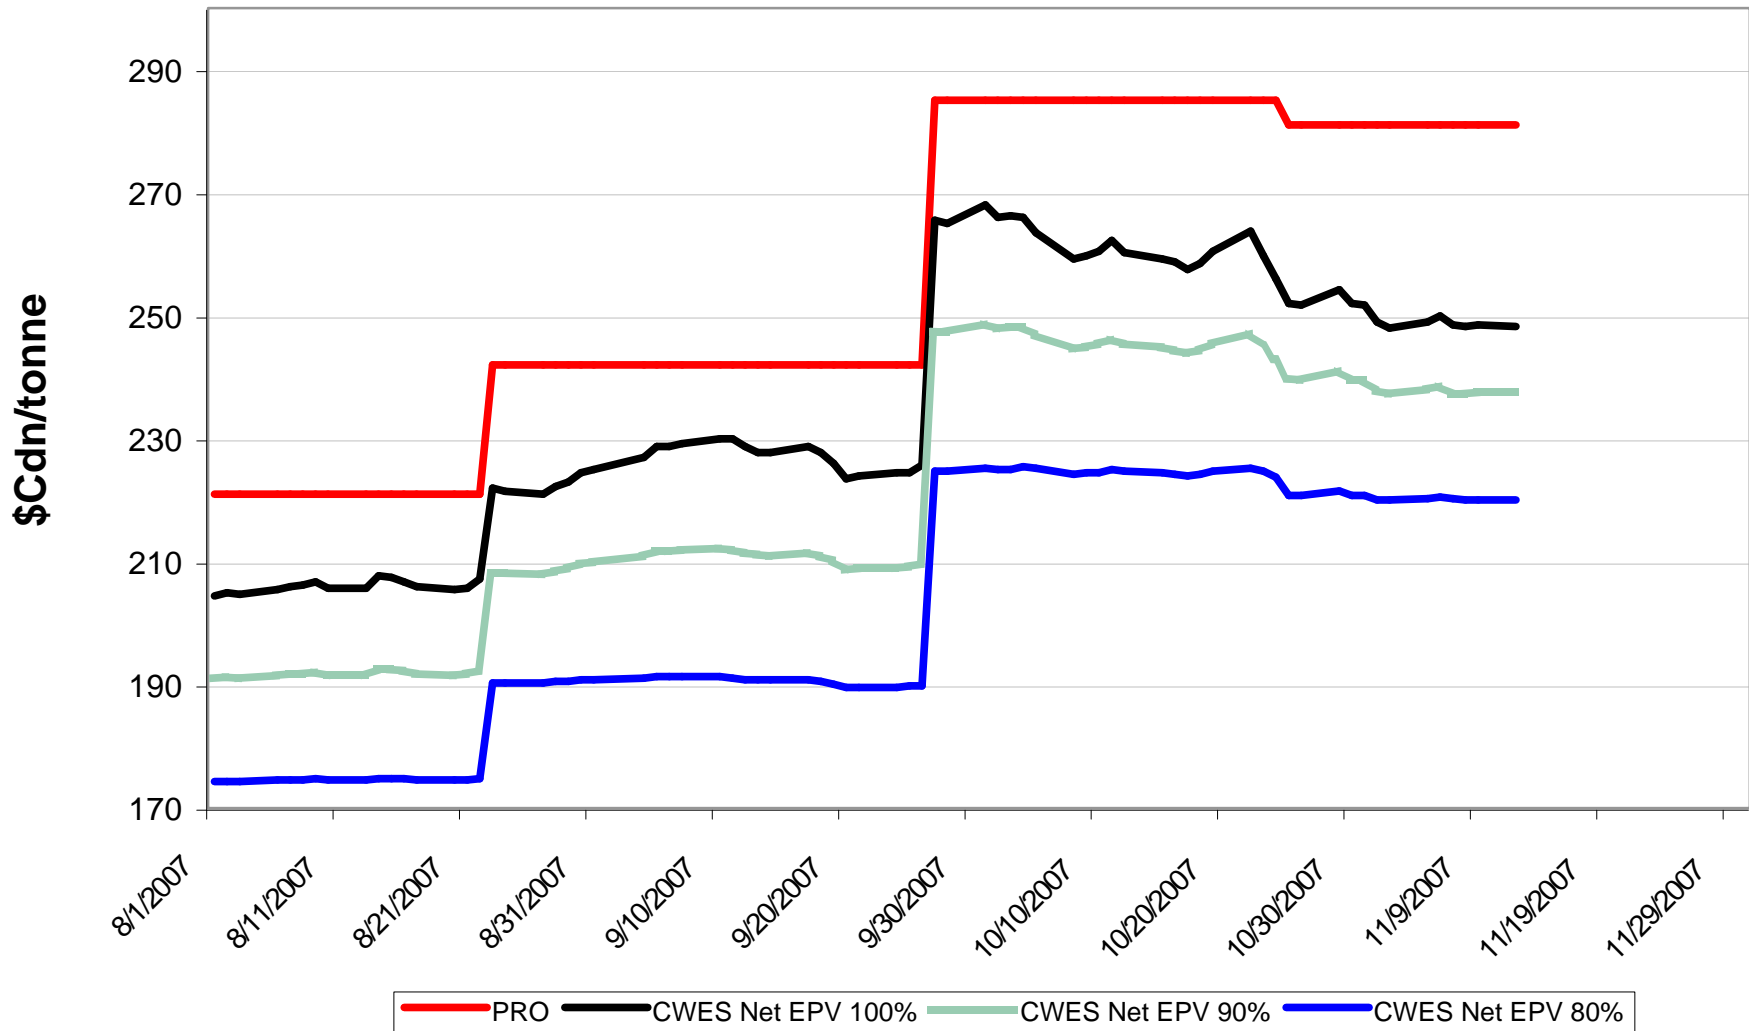

2007/08 1 CWES Net EPVs

Sign up period: Aug. 01, 2007 to July 31, 2008