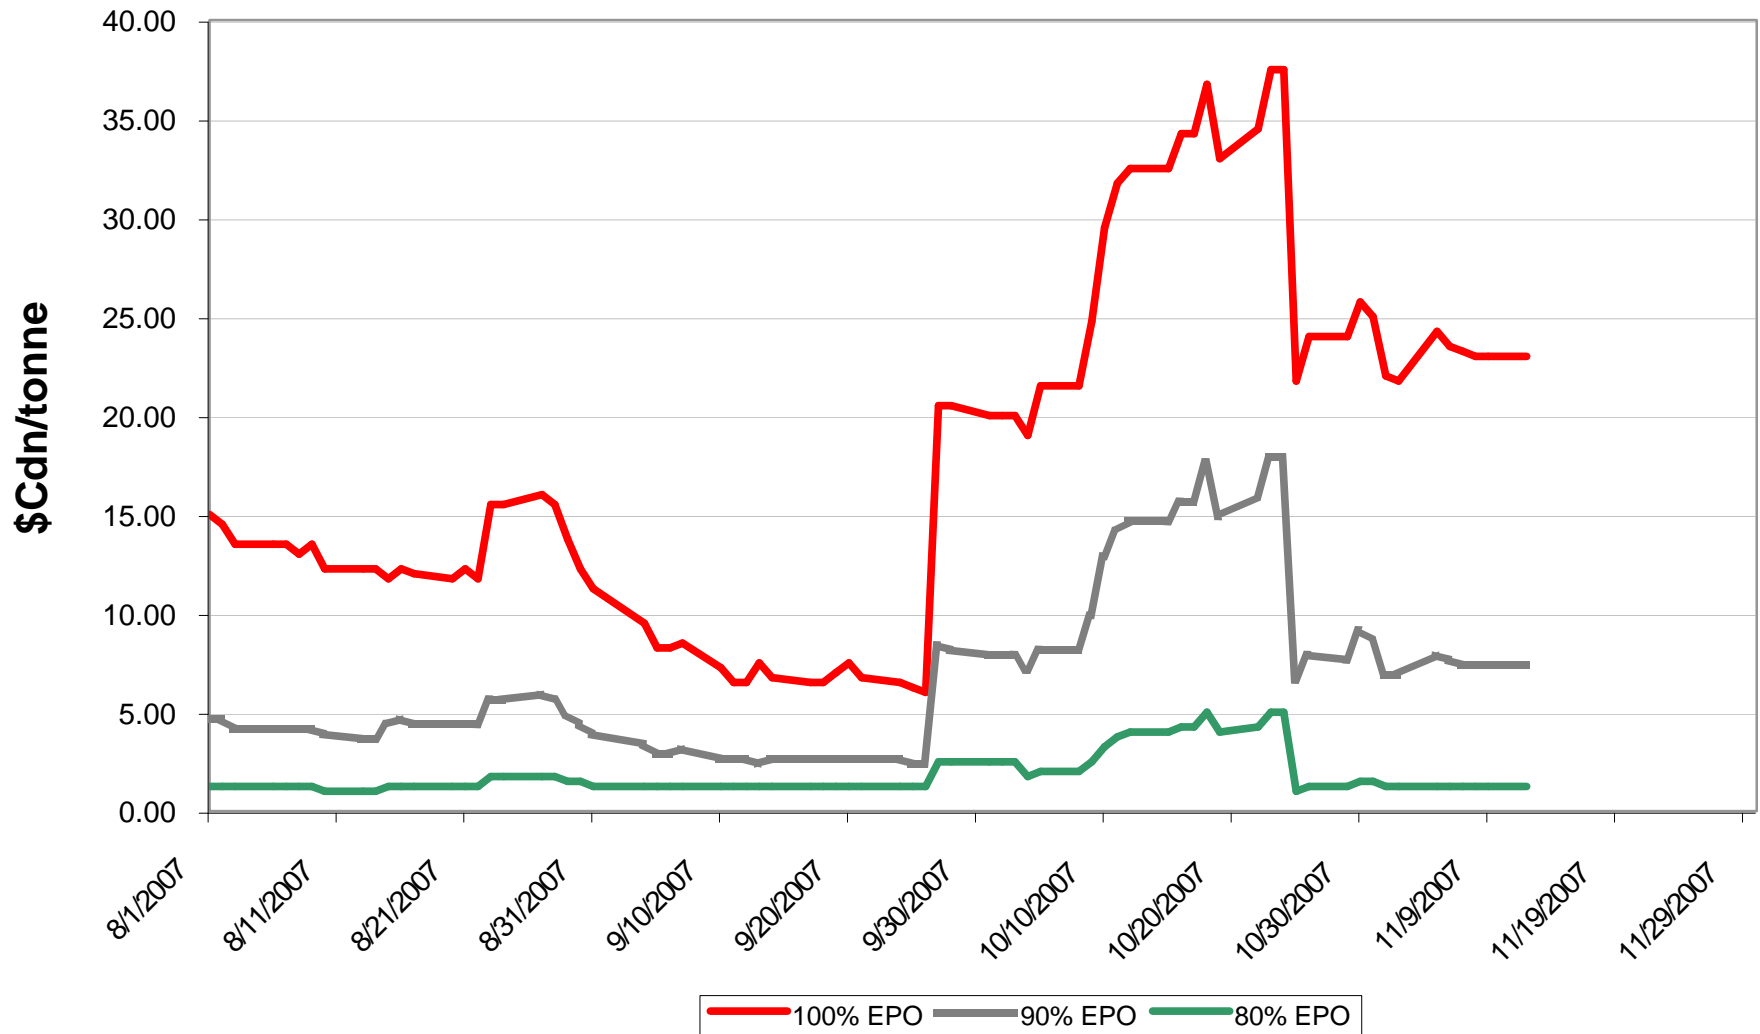

2007/08 5 CW CWAD Durum EPV Discounts

Sign up period: Aug 1, 2007 to July 31, 2008