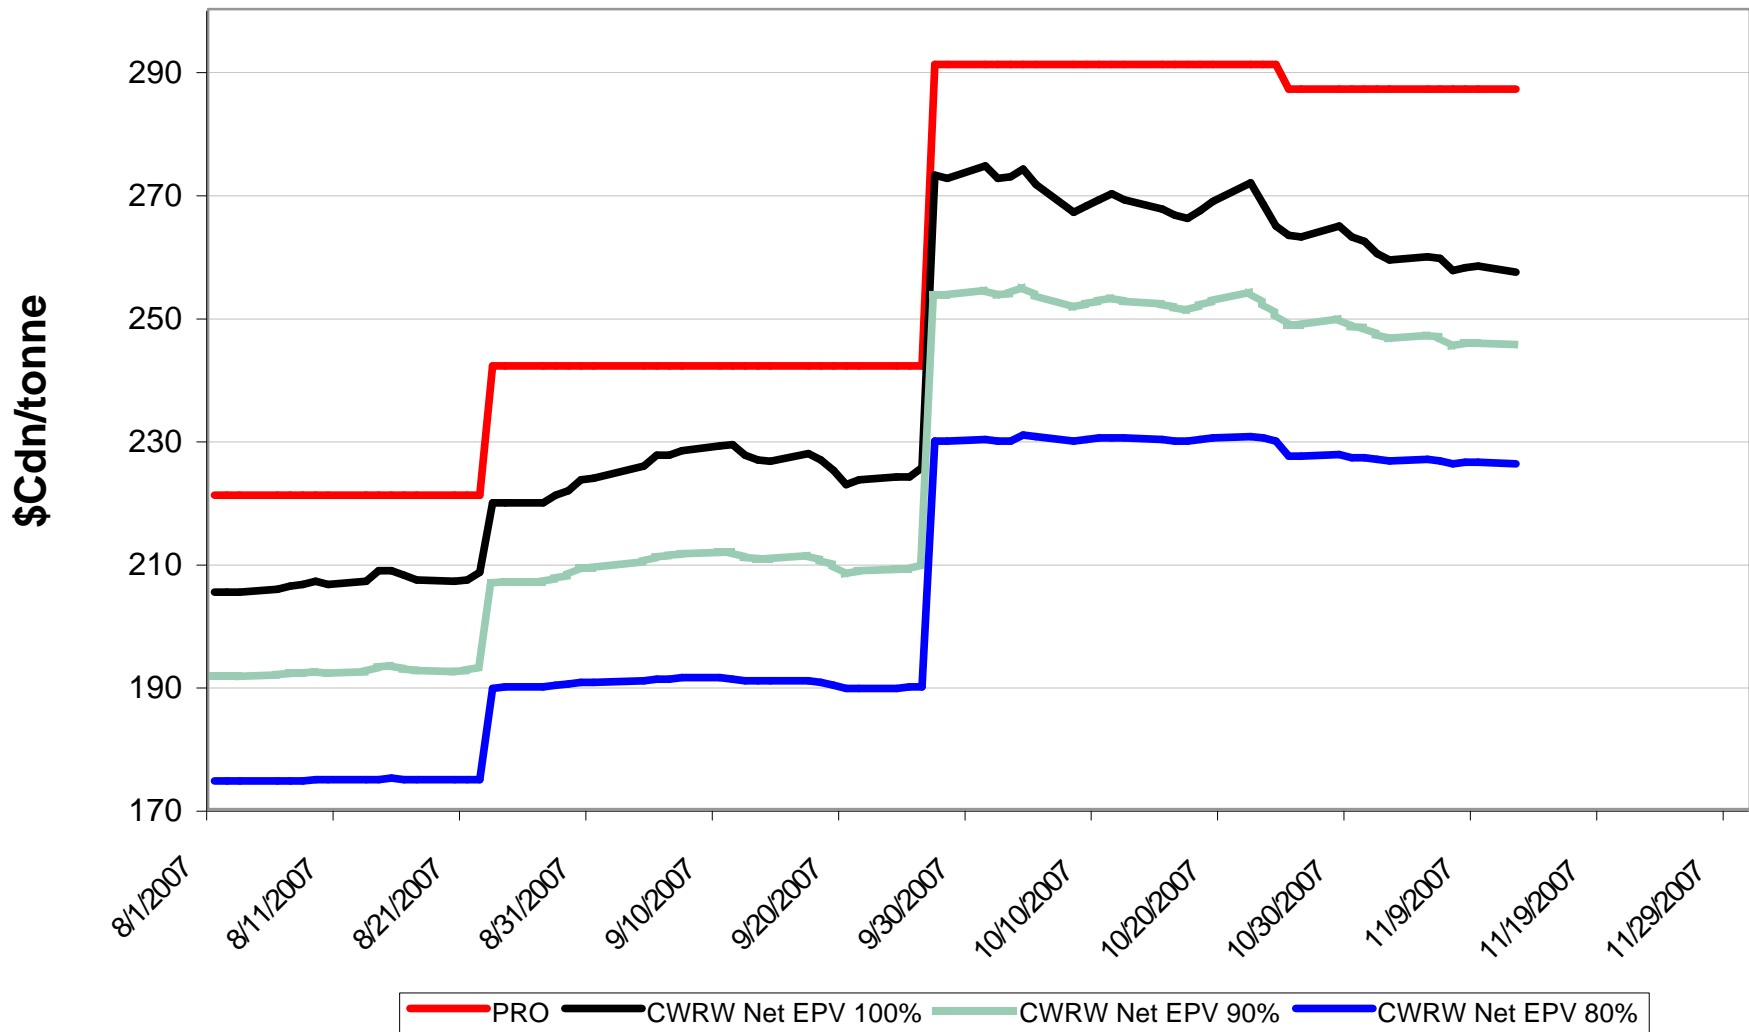

2007/08 1 CWRW Net EPVs

Sign up period: Aug. 01, 2007 to July 31, 2008