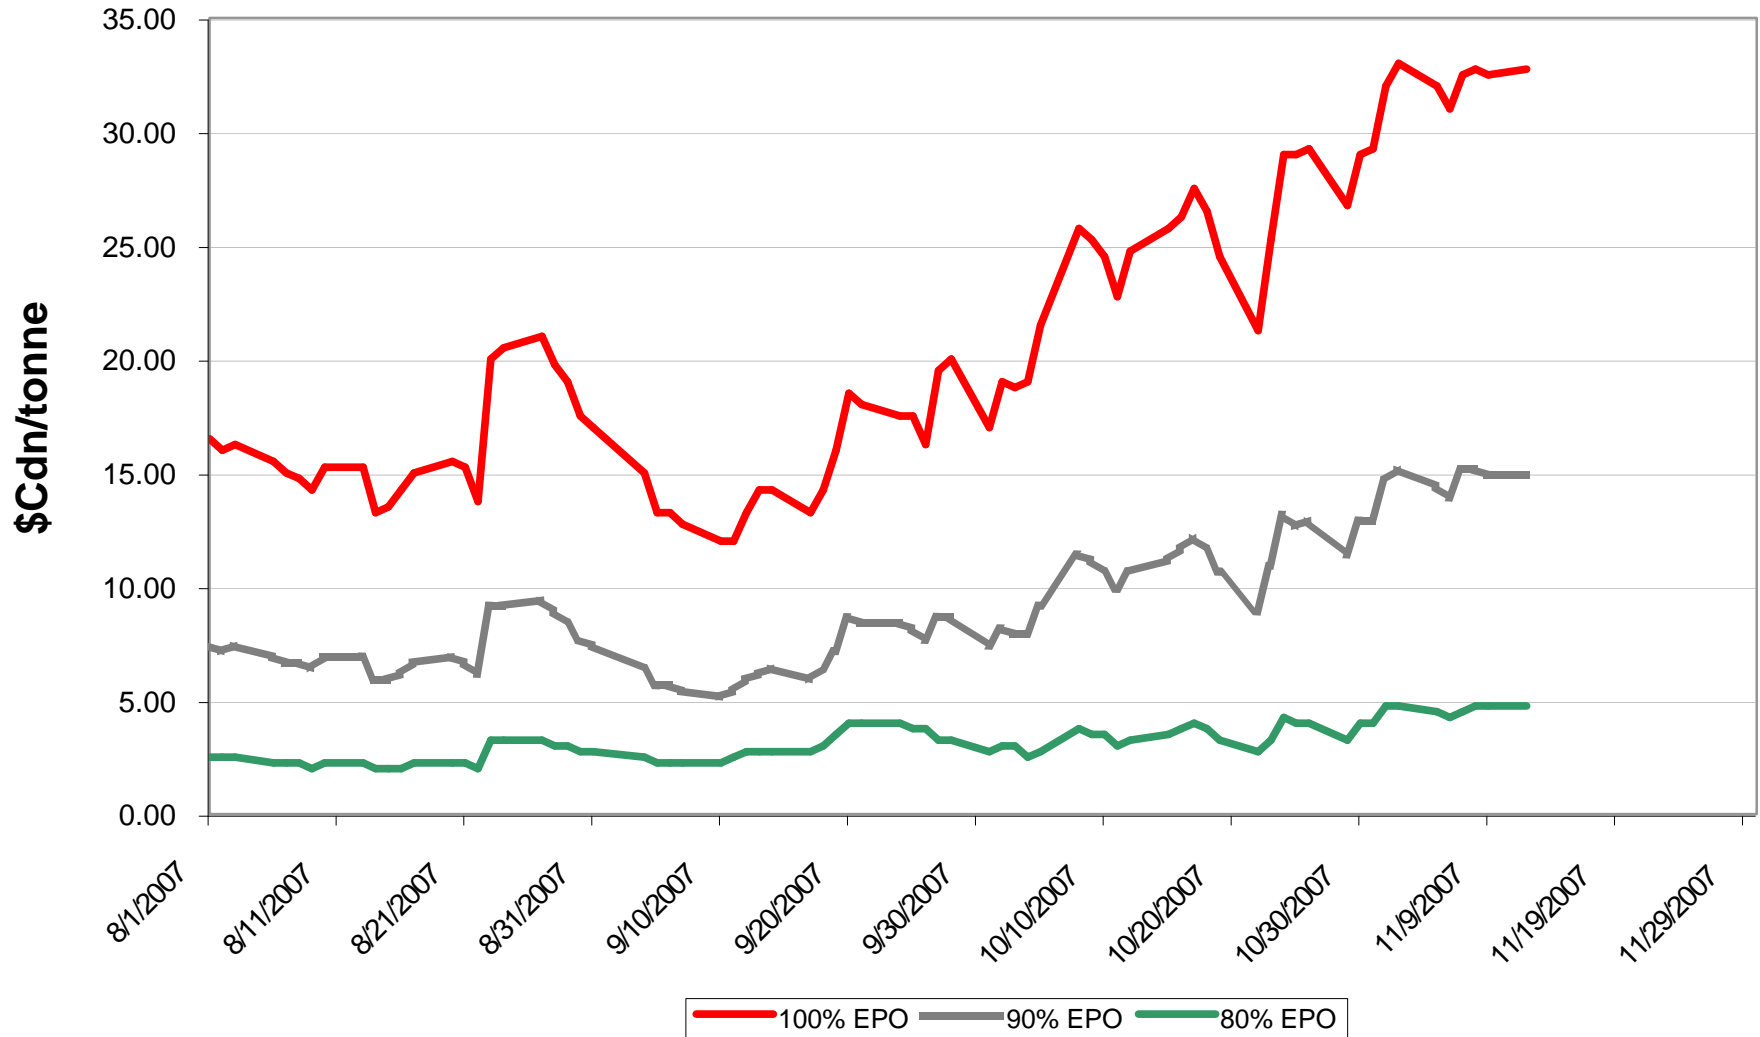

2007/08 1 CWES Wheat EPV Discounts

Sign up period: Aug. 01, 2007 to July 31, 2008