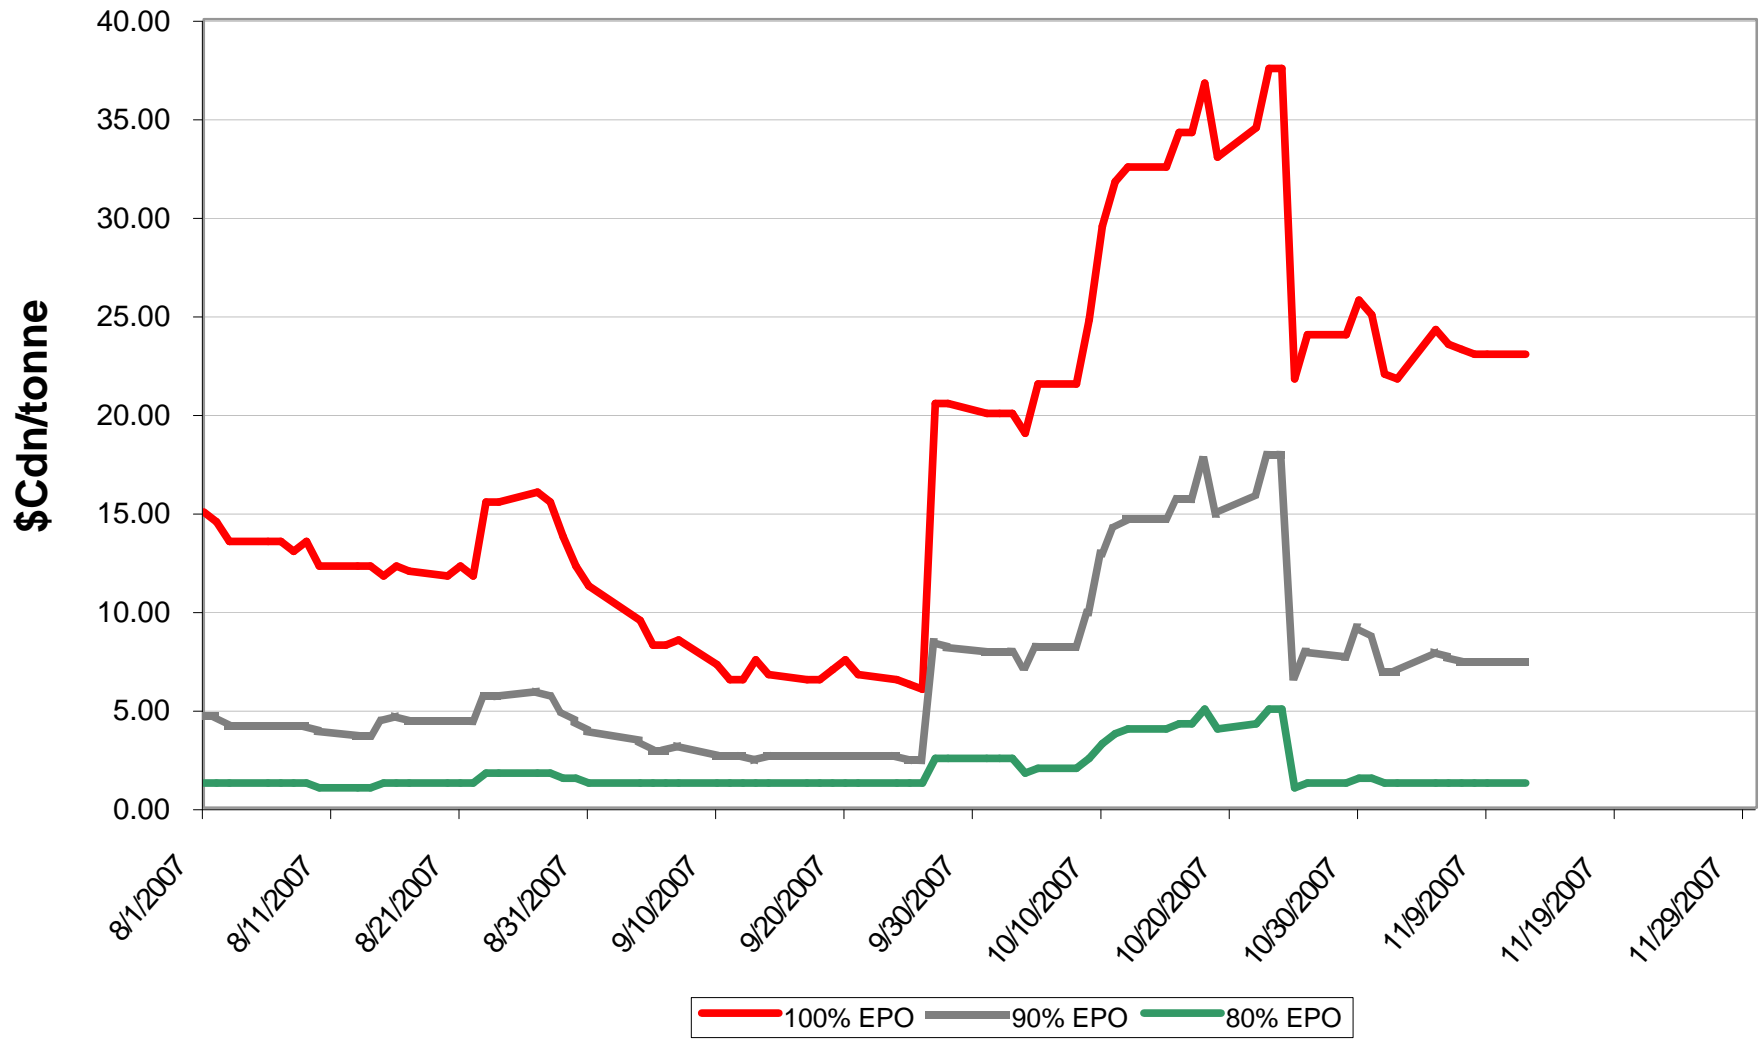

2007/08 CW FEED Wheat EPV Discounts

Sign up period: Aug. 1, 2007 to July 31, 2008