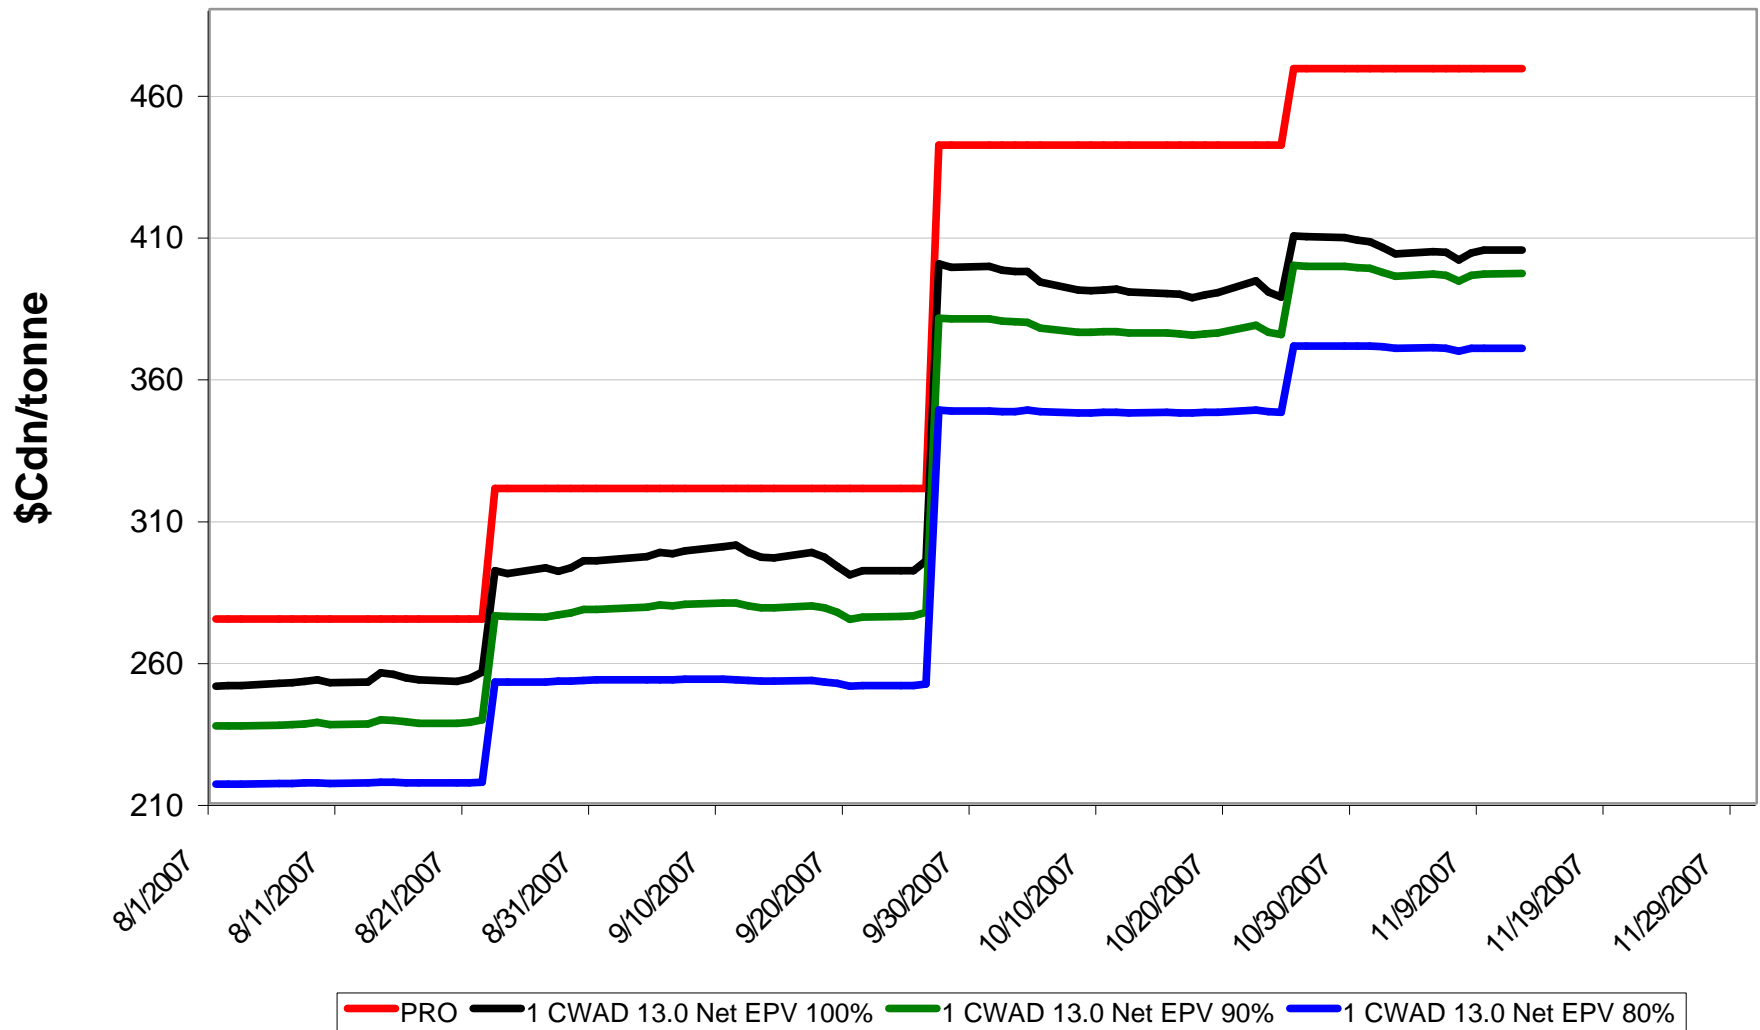

2007/08 1 CWAD 13.0 Net EPVs

Sign up period: Aug. 1, 2007 to July 31, 2008