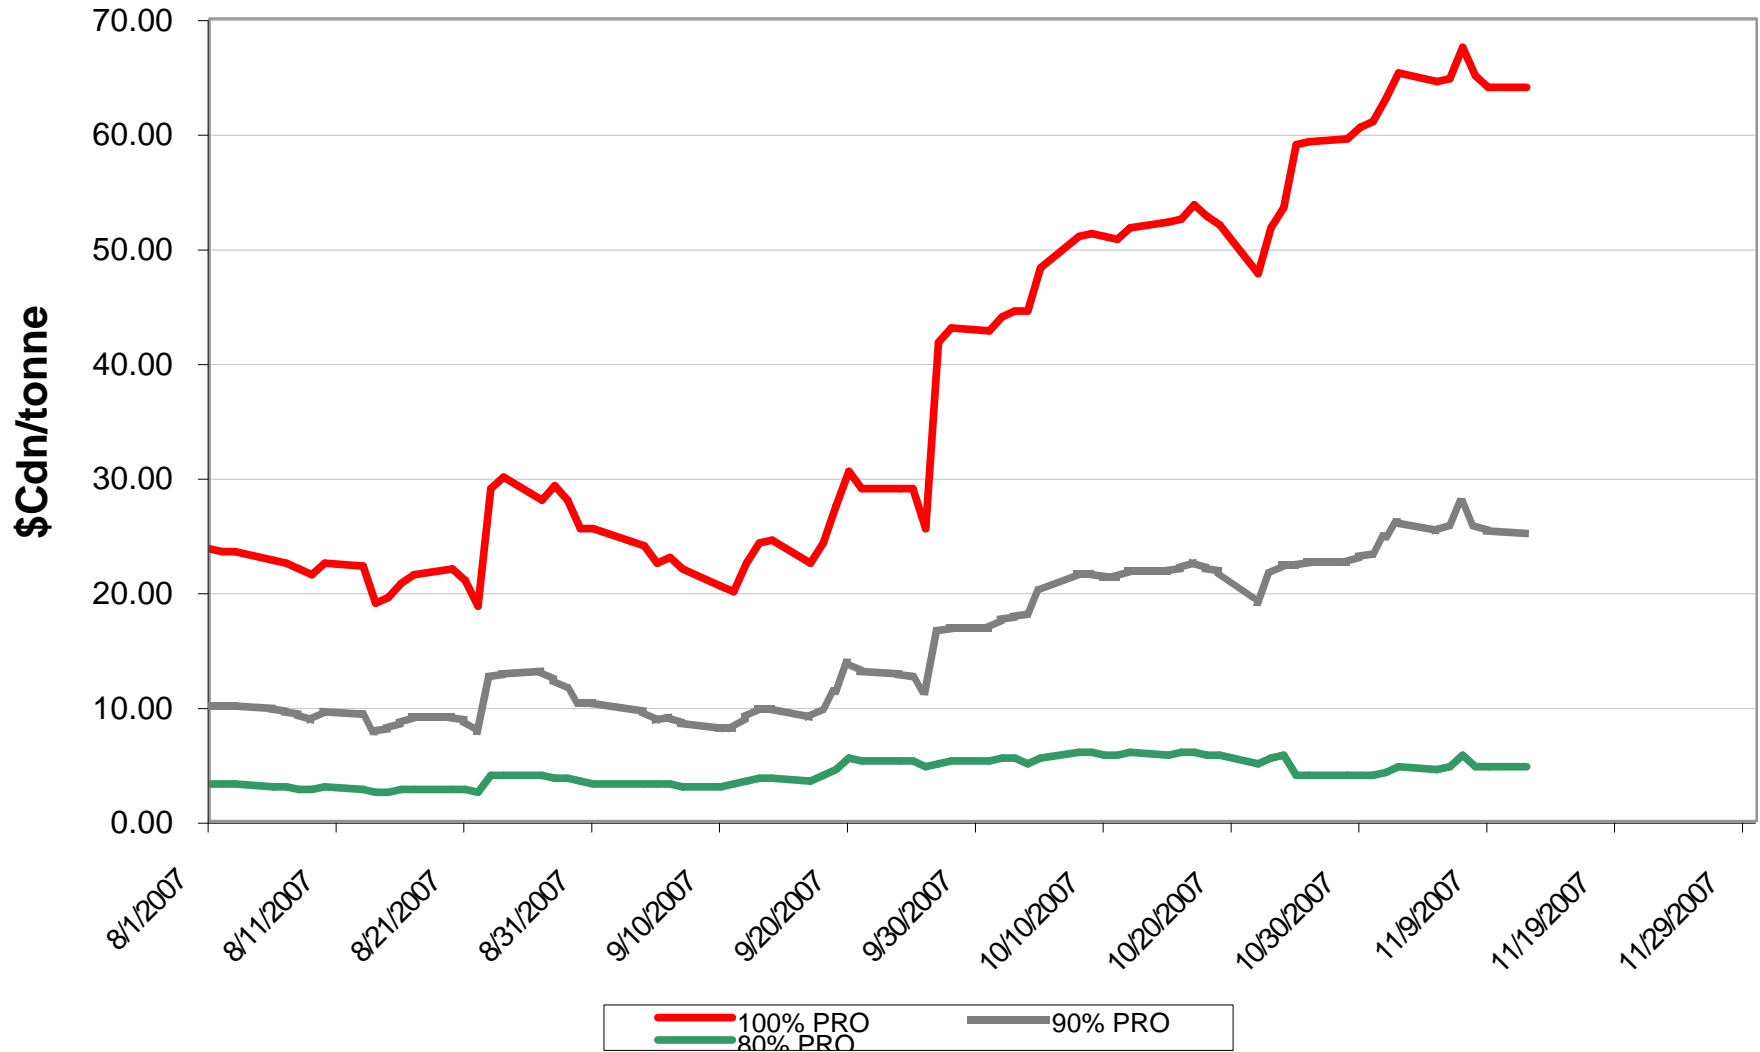

2007/08 1 CWAD 13.0 EPV Discounts

Sign up period: Aug. 1, 2007 to July 31, 2008