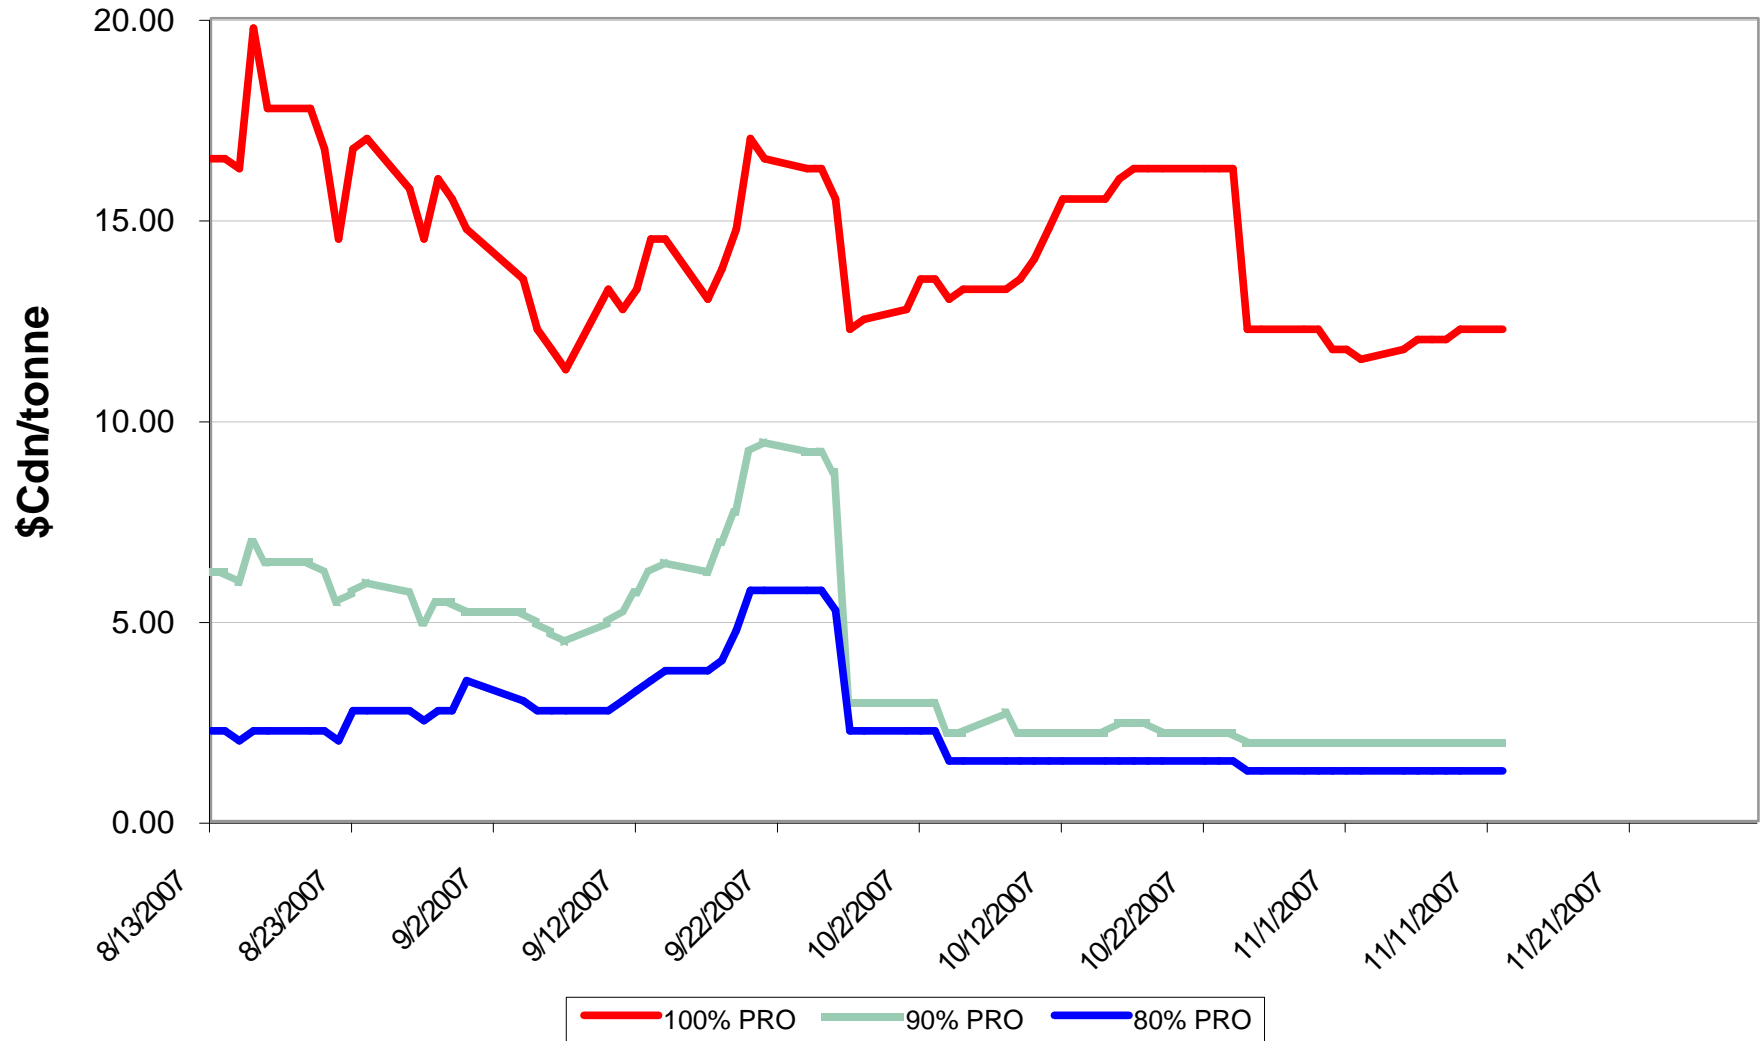

# 2007/08 1 CW Barley EPV Discounts - Pool A

Sign up period: Aug. 13, 2007 to January 31, 2008