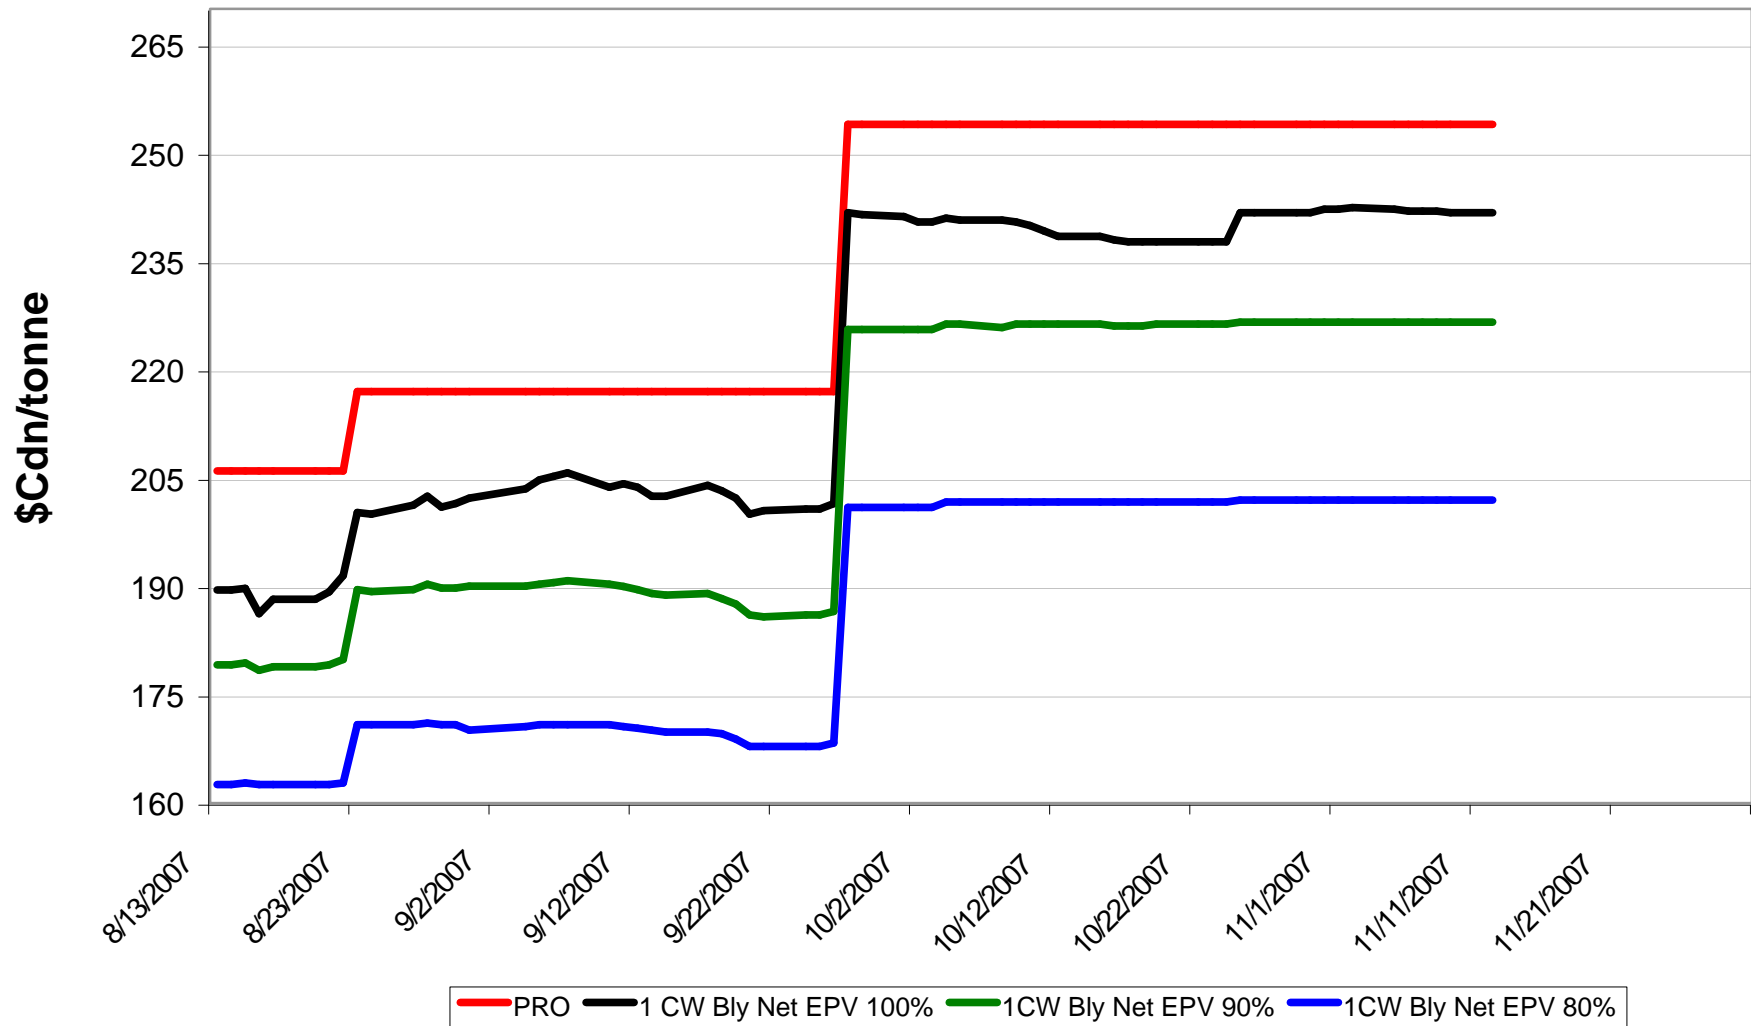

# 2007/08 1 CWRW Net EPVs

Sign up period: Aug. 01, 2007 to July 31, 2008

## 2007/08 1 CWSWS Net EPVs

Sign up period: Aug. 01, 2007 to July 31, 2008

# 2007/08 1 CW Barley Net EPVs - Pool A

Sign up period: Aug. 13, 2007 to January 31, 2008