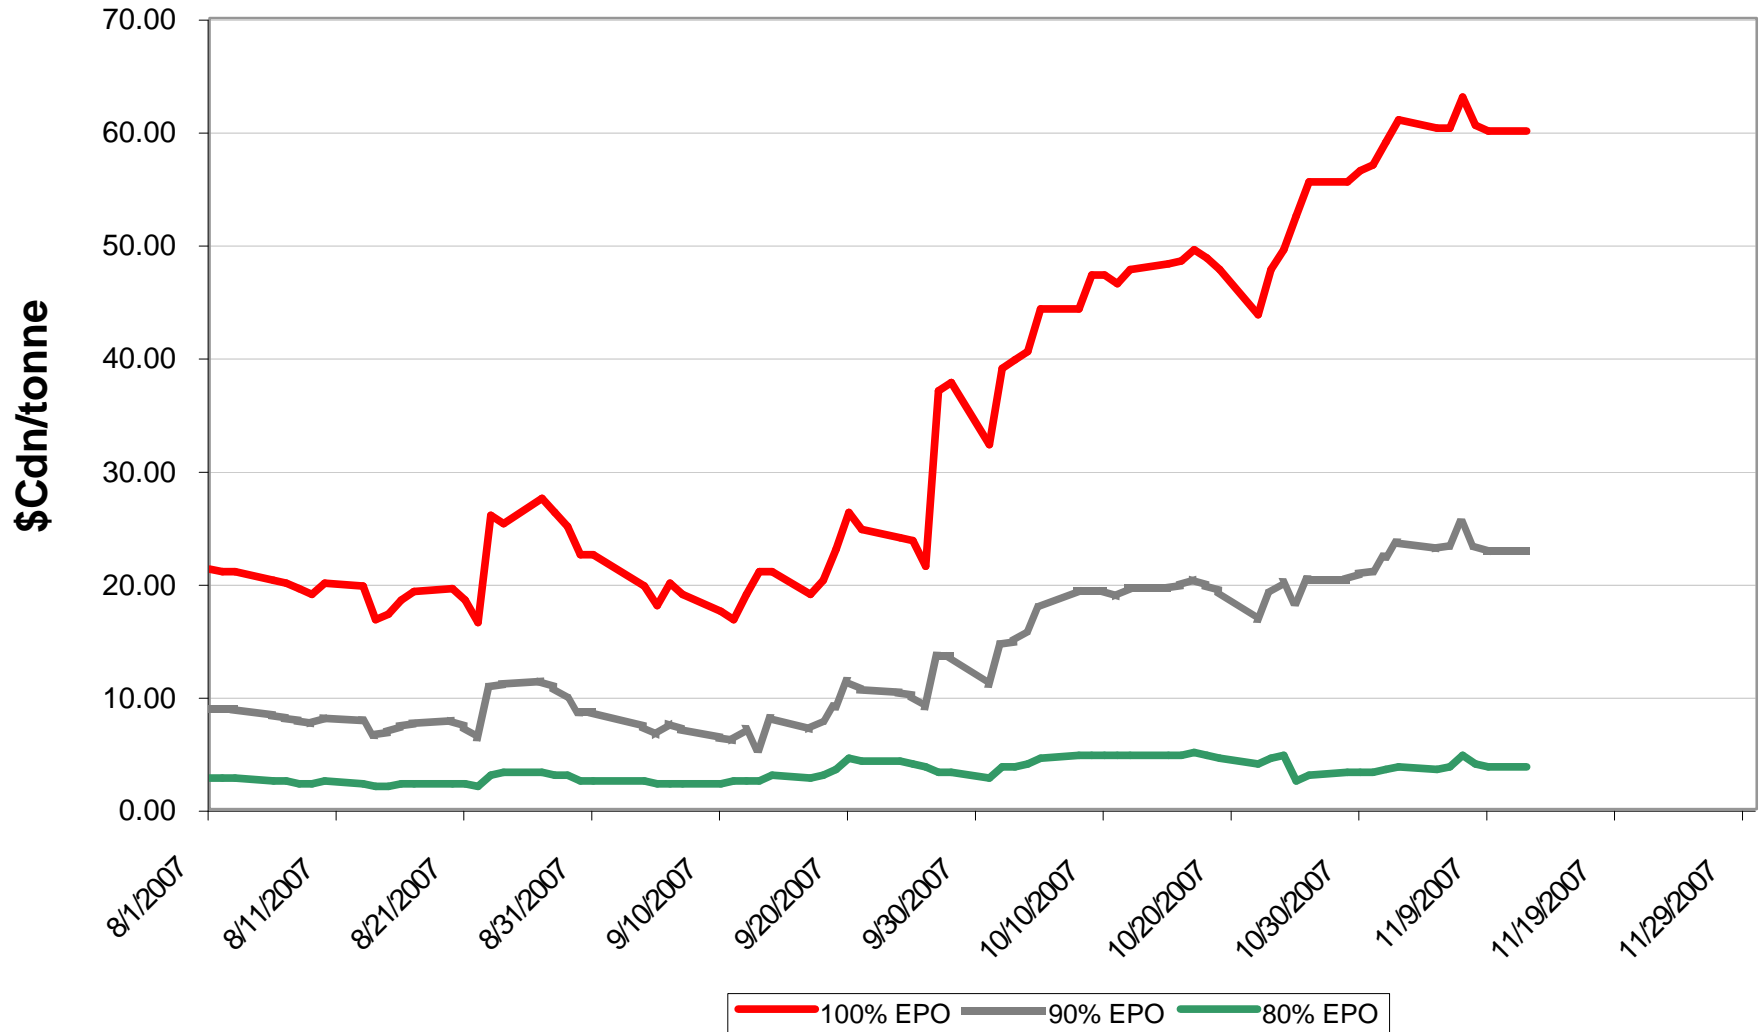

2007/08 4 CW CWAD Durum EPV Discounts

Sign up period: Aug. 1, 2007 to July 31, 2008