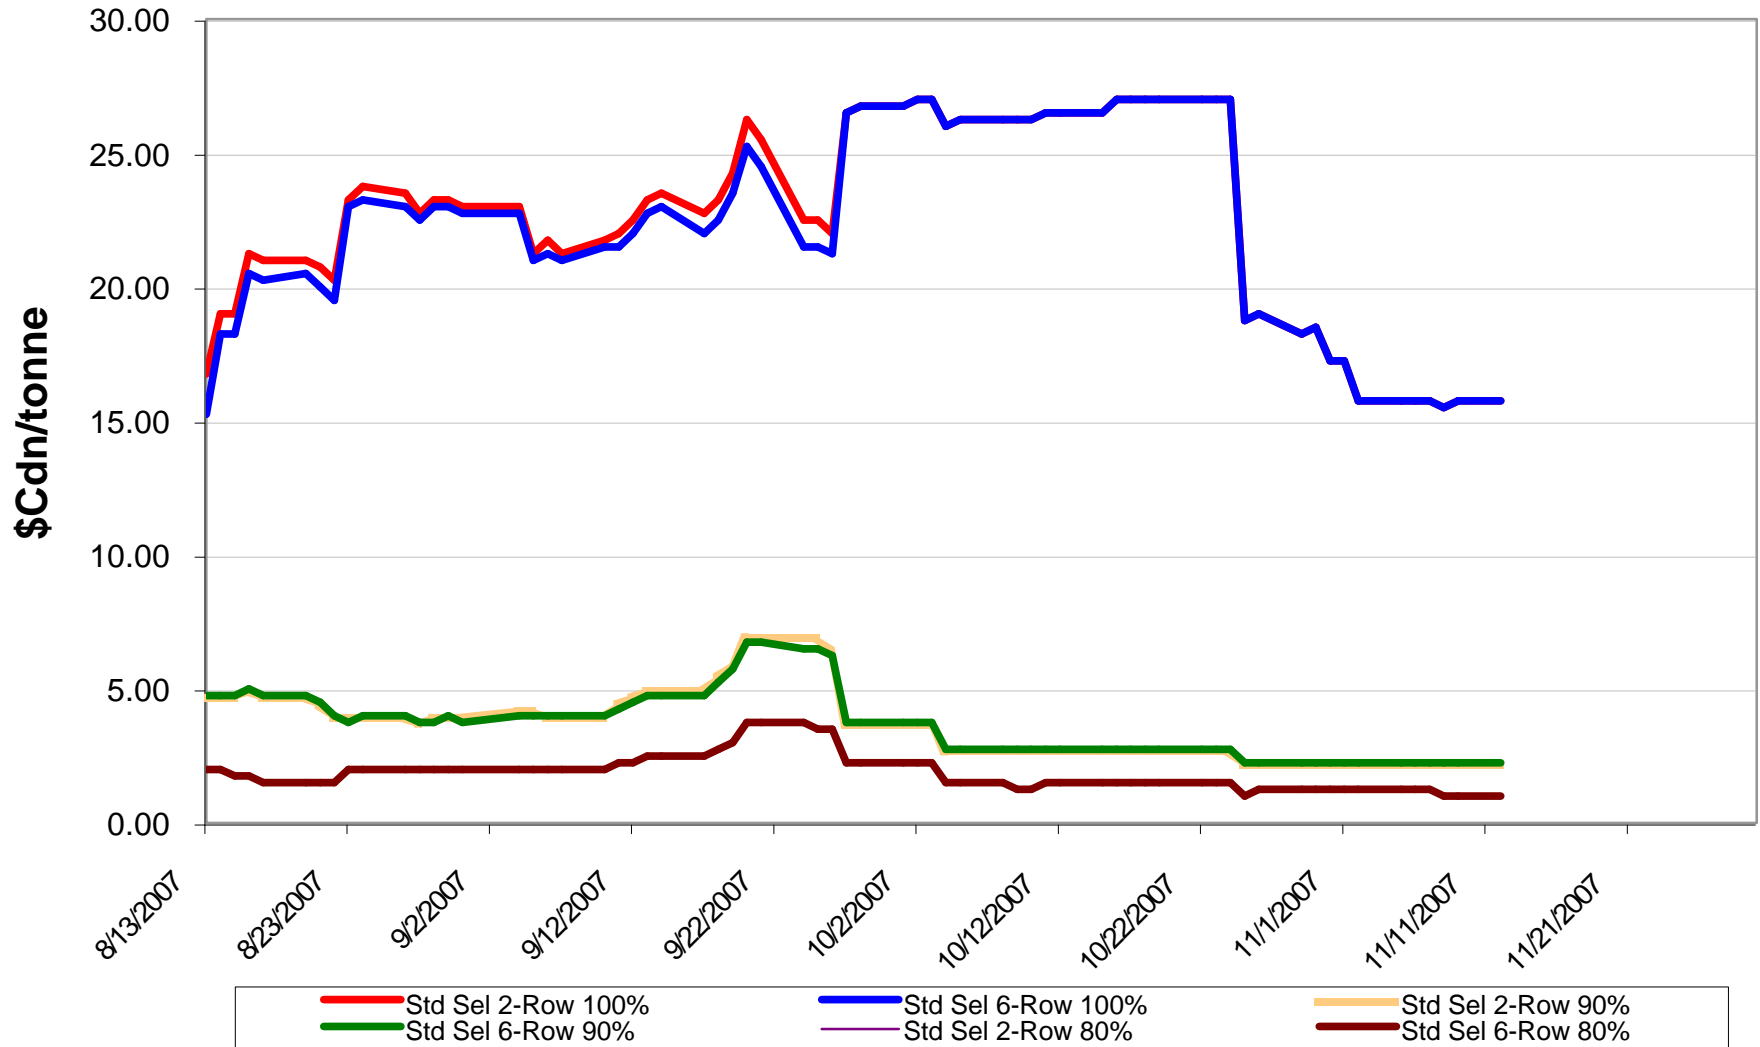

2007/08 Selected Barley EPV Discounts

Sign up period: Aug. 1, 2007 to July 31, 2008