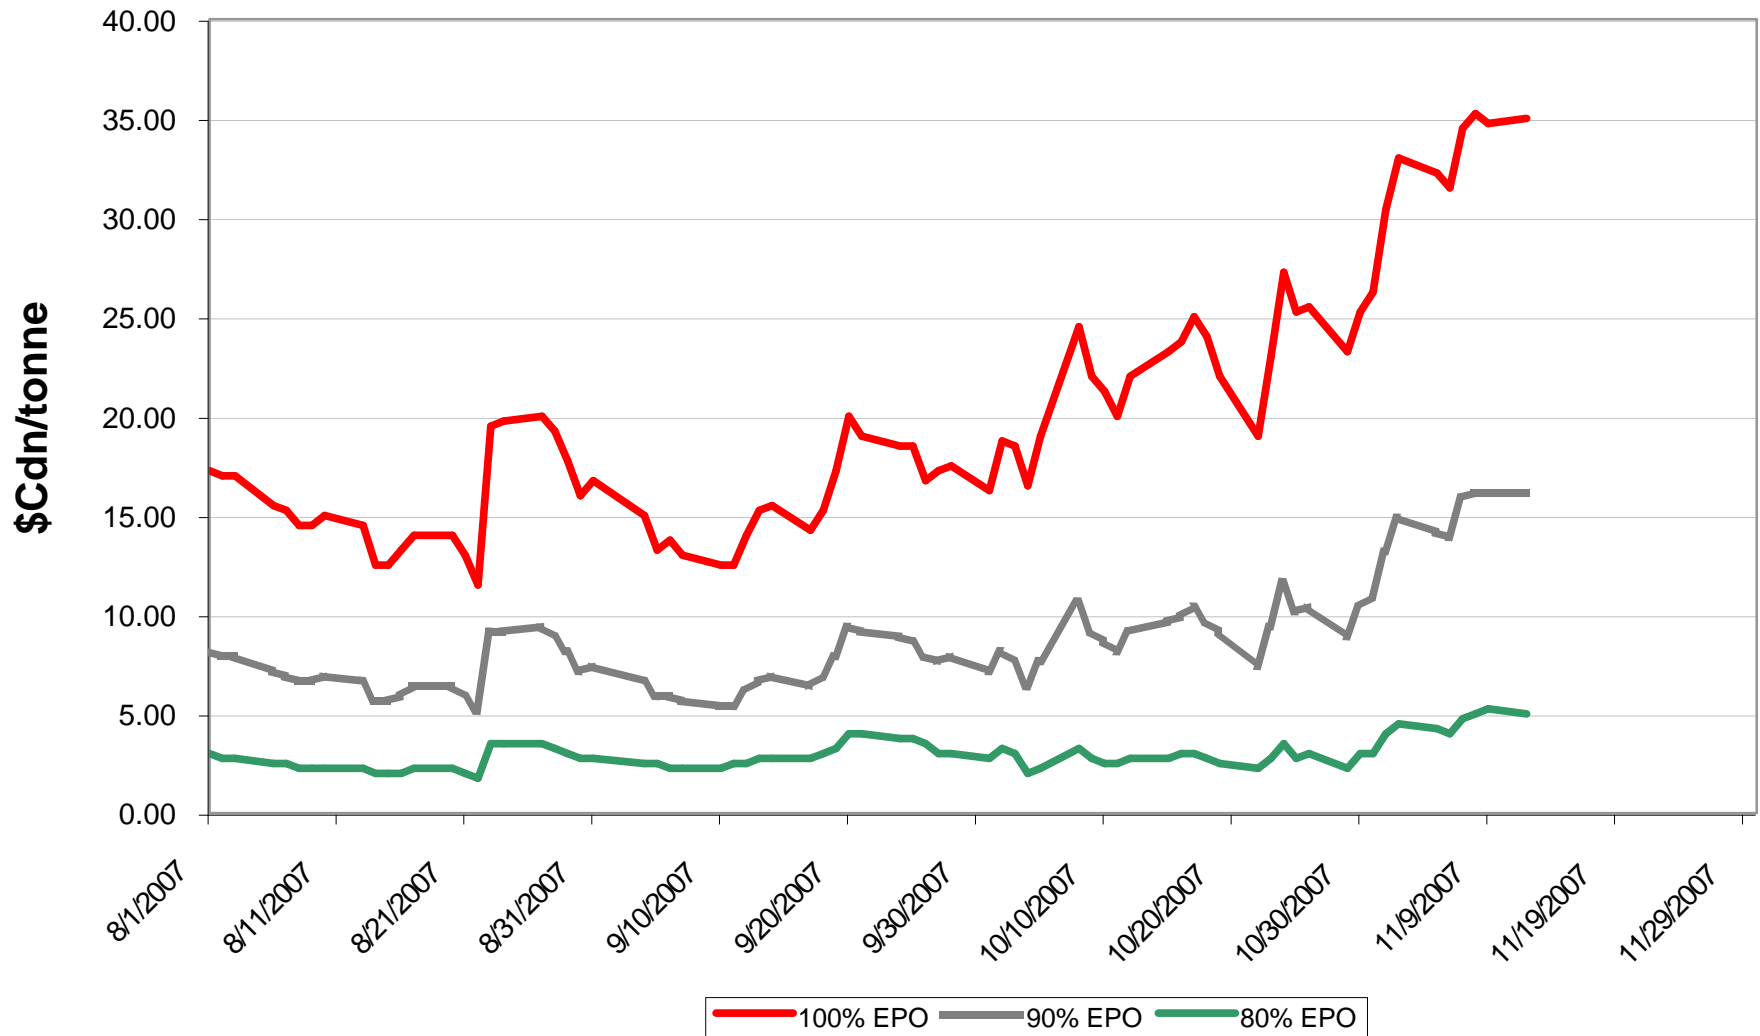

2007/08 1 CWSWS EPV Discounts

Sign up period: Aug. 01, 2007 to July 31, 2008