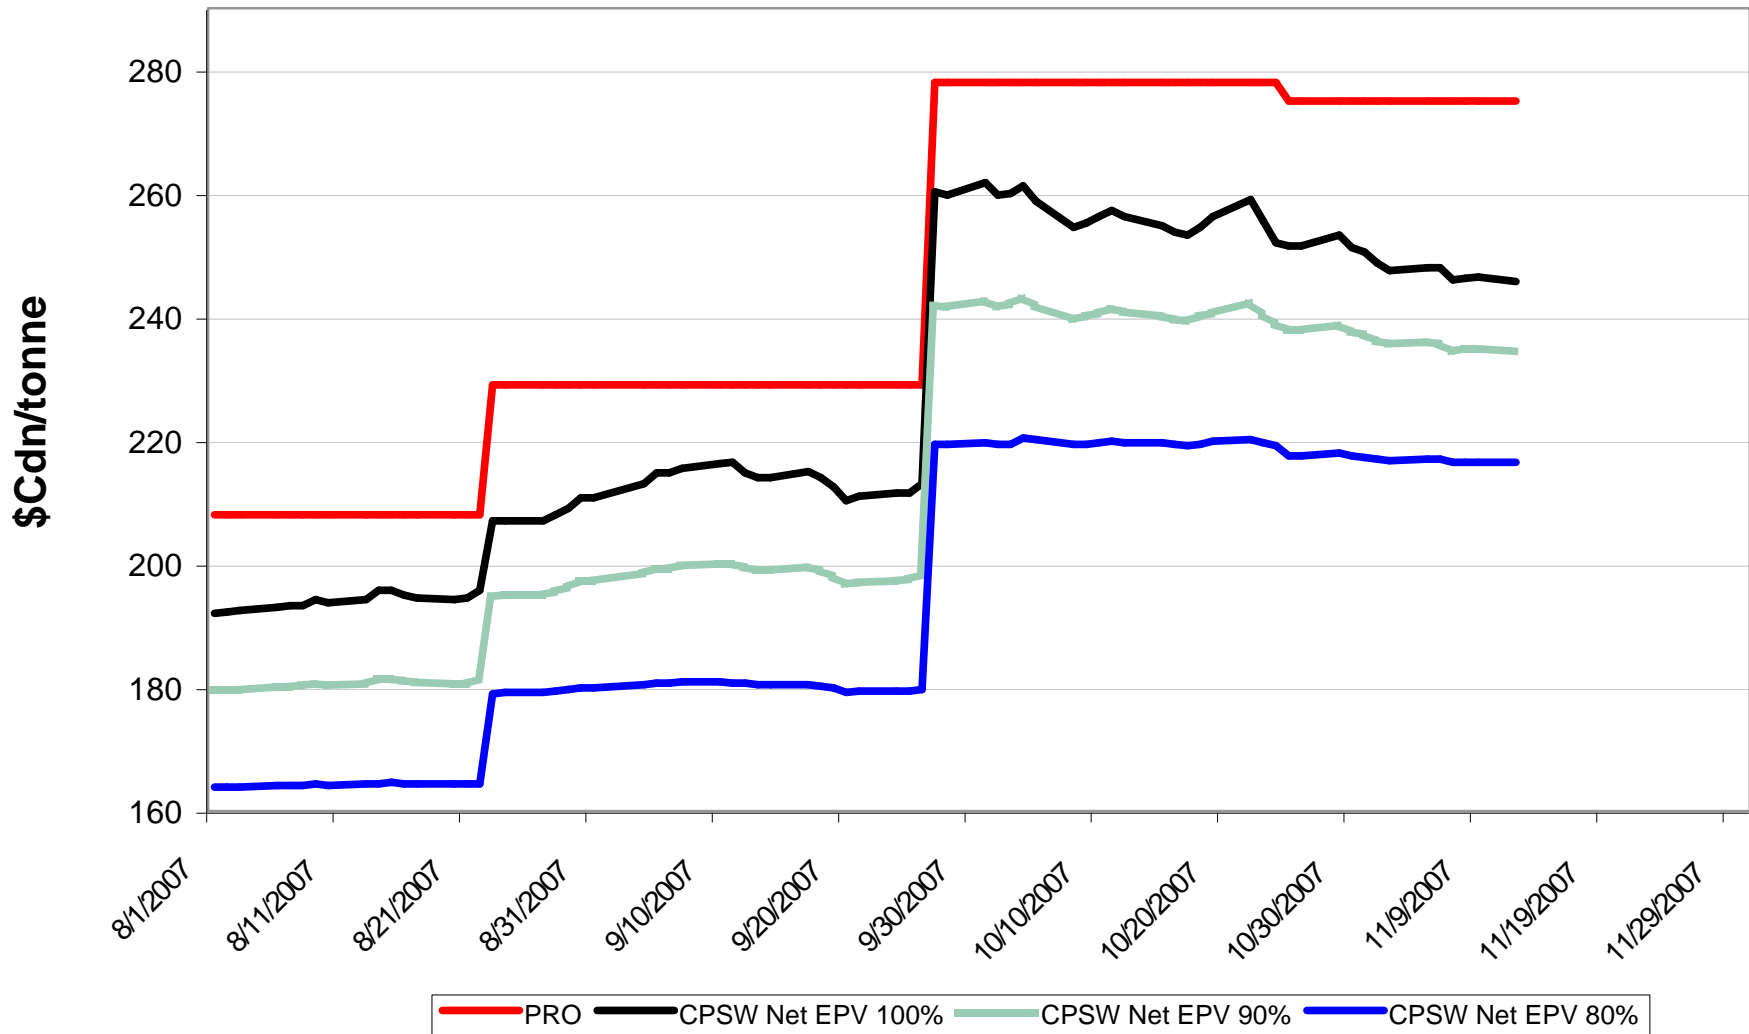

2007/08 1 CPSW Net EPVs

Sign up period: Aug. 01, 2007 to July 31, 2008