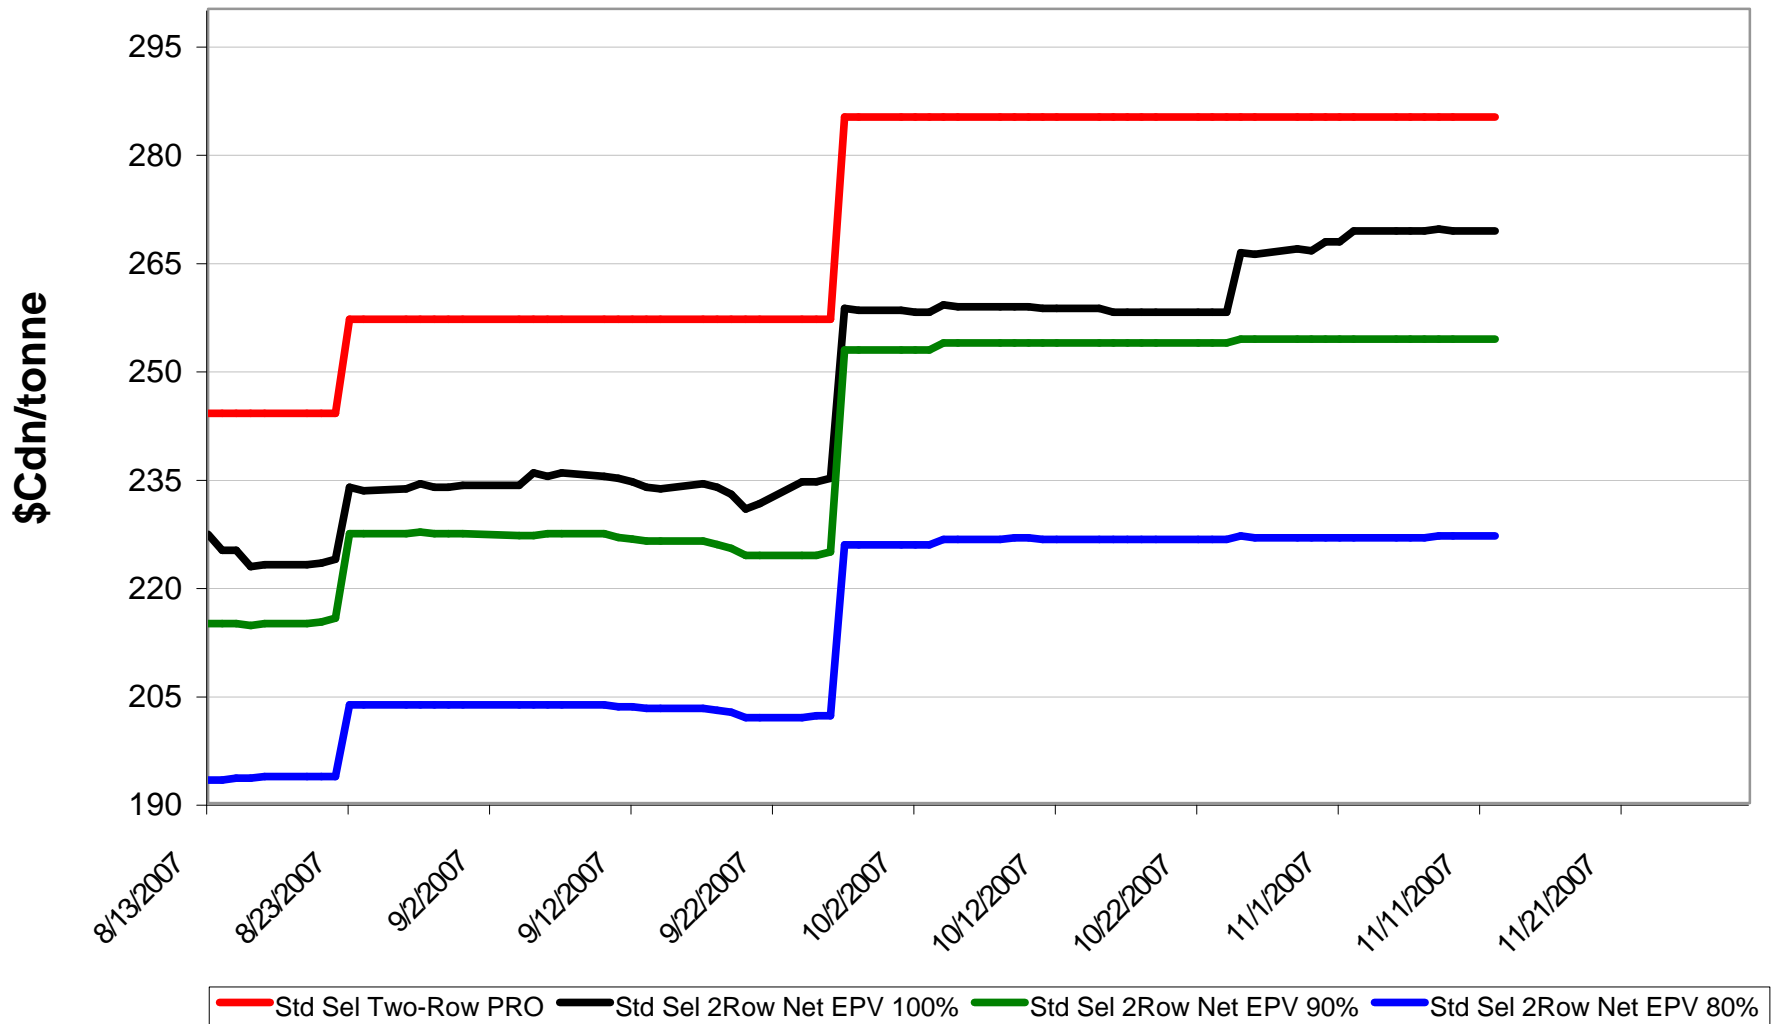

2007/08 Std Select Two-Row Net EPVs

Sign up period: Aug. 13, 2007 to July 31, 2008