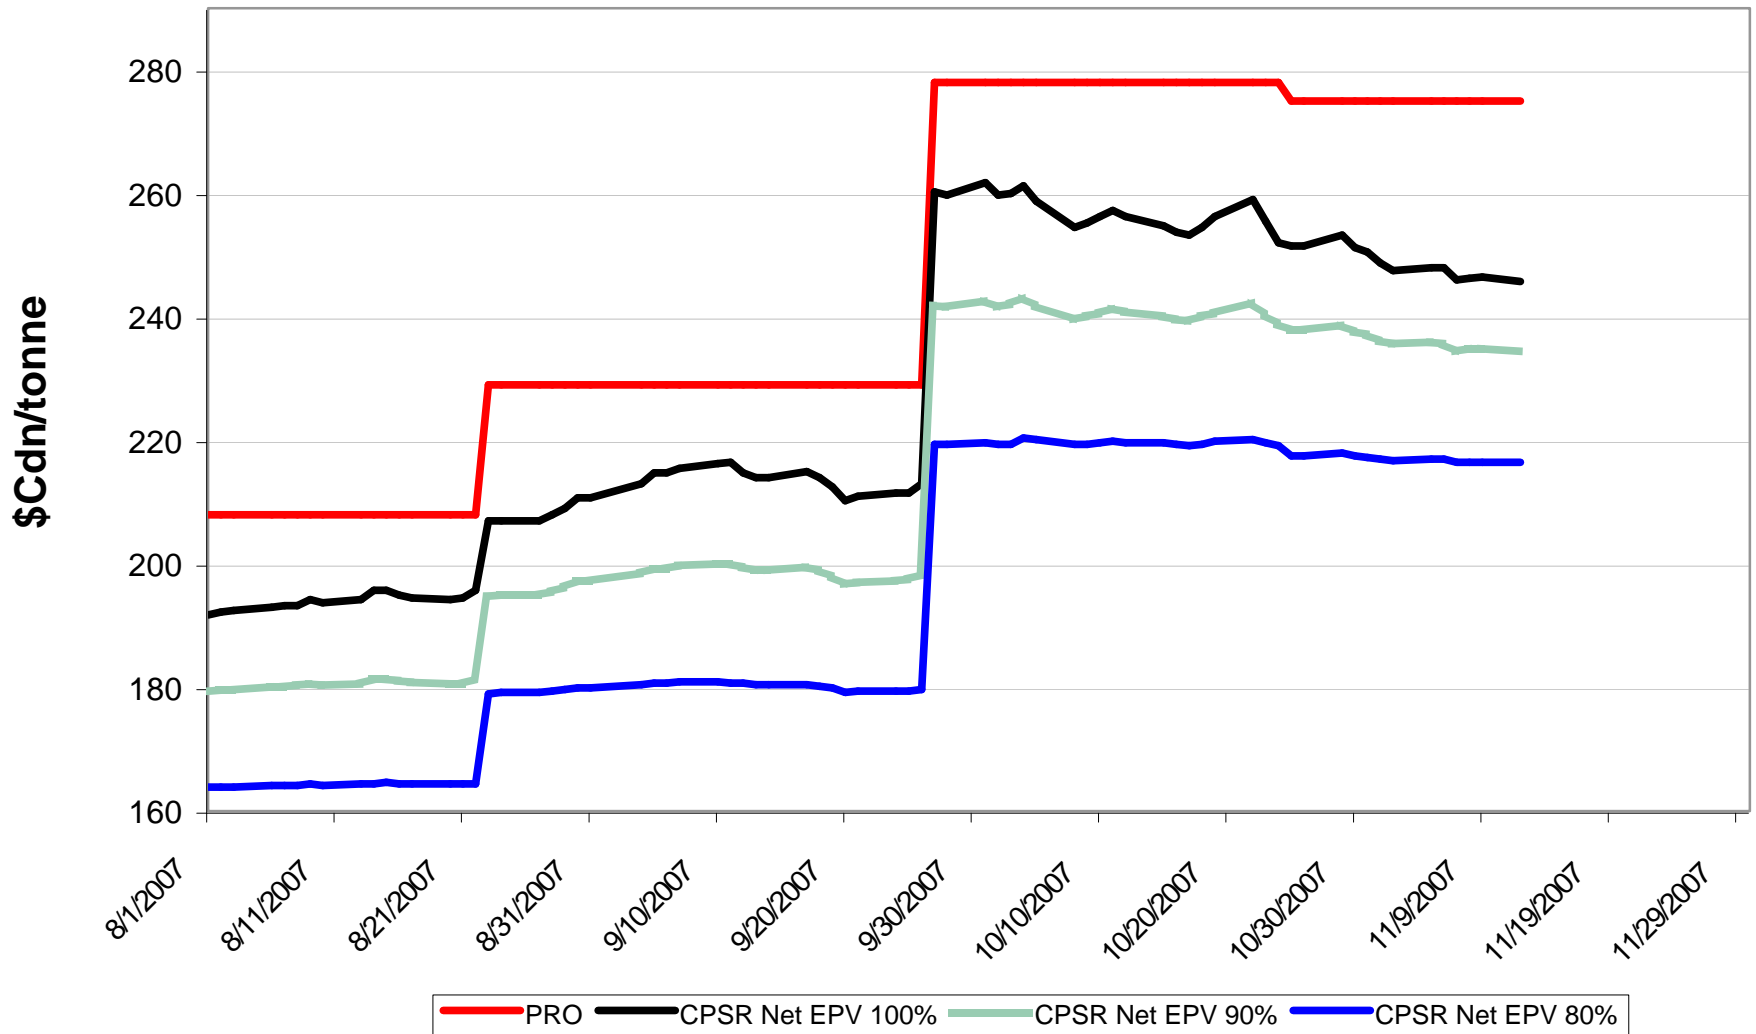

2007/08 1 CPSR Net EPVs

Sign up period: Aug. 01, 2007 to July 31, 2008