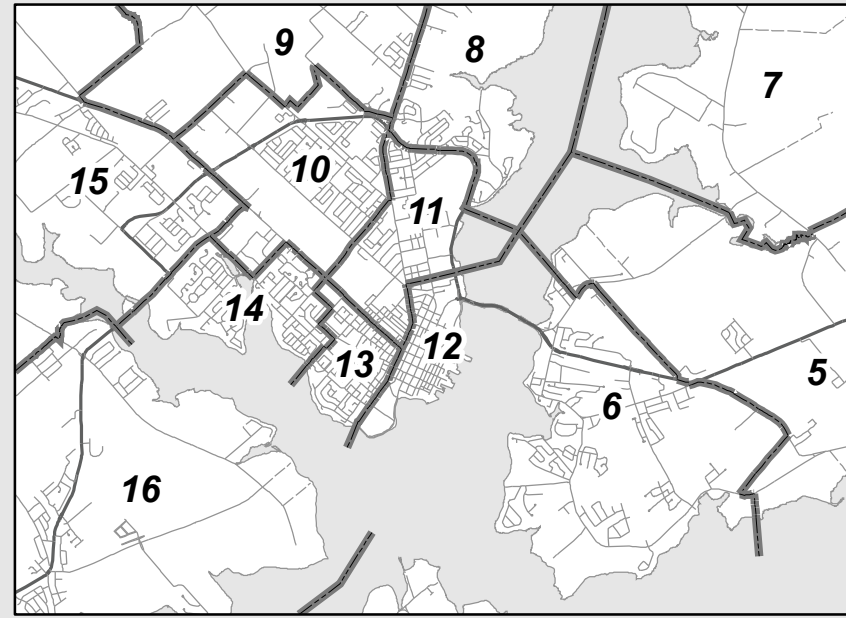

**SUMMERSIDE AREA**  
 0 1 2 4 KM

**CHARLOTTETOWN AREA**  
 0 1 2 4 KM

**PROVINCE OF  
 PRINCE EDWARD ISLAND  
 27 ELECTORAL DISTRICTS**  
 0 5 10 20 KM