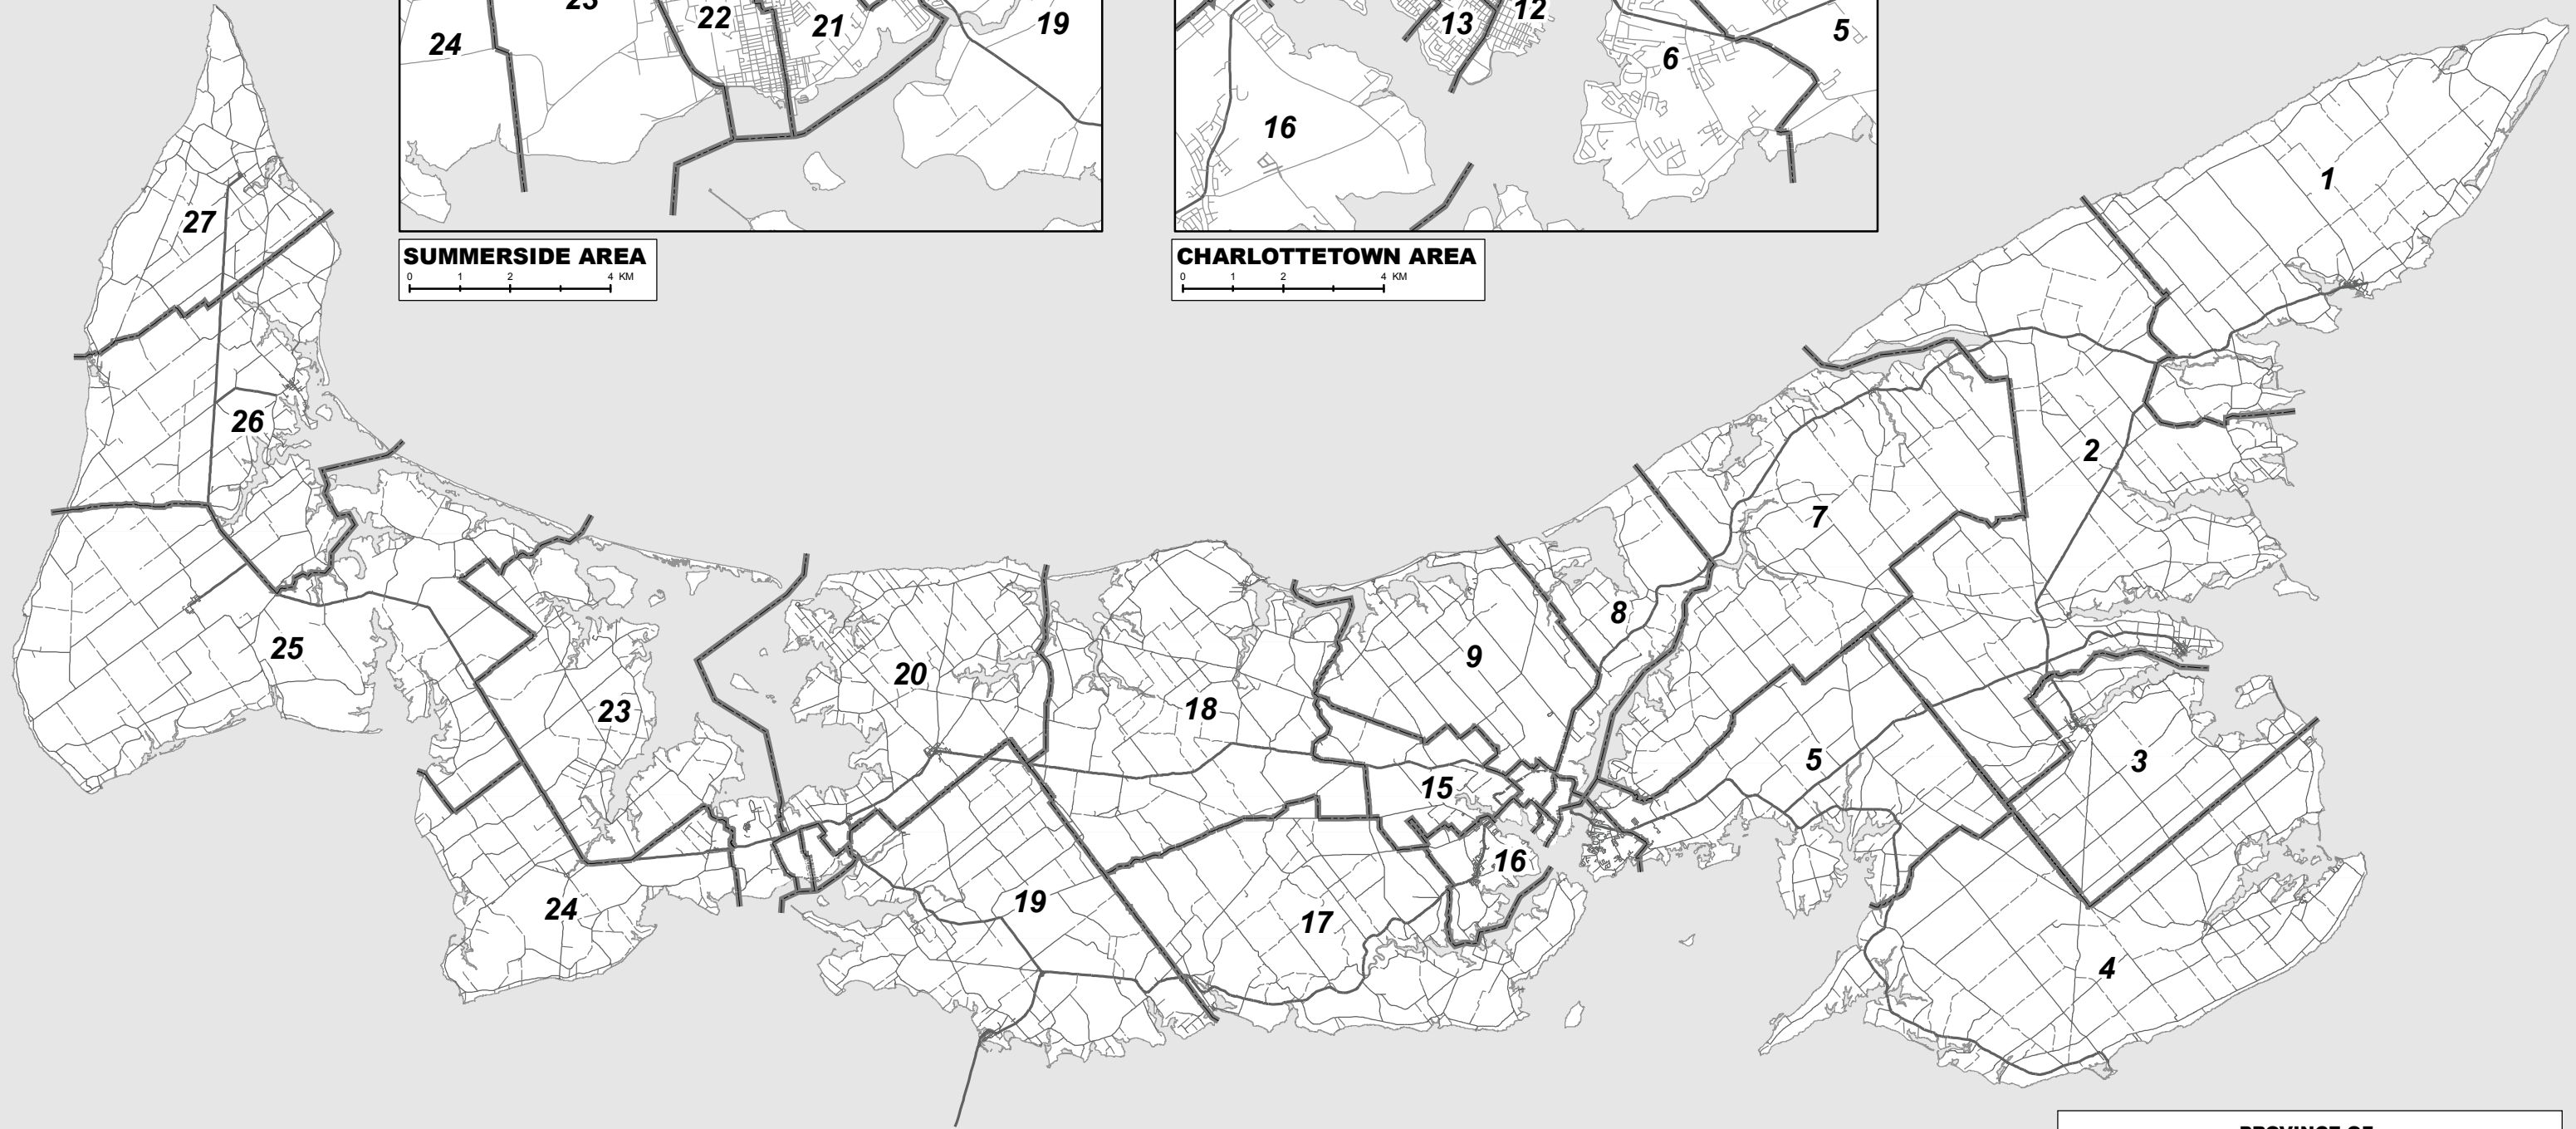

**SUMMERSIDE AREA**  
 0 1 2 4 KM

**CHARLOTTETOWN AREA**  
 0 1 2 4 KM

**PROVINCE OF  
 PRINCE EDWARD ISLAND  
 27 ELECTORAL DISTRICTS**  
 0 5 10 20 KM