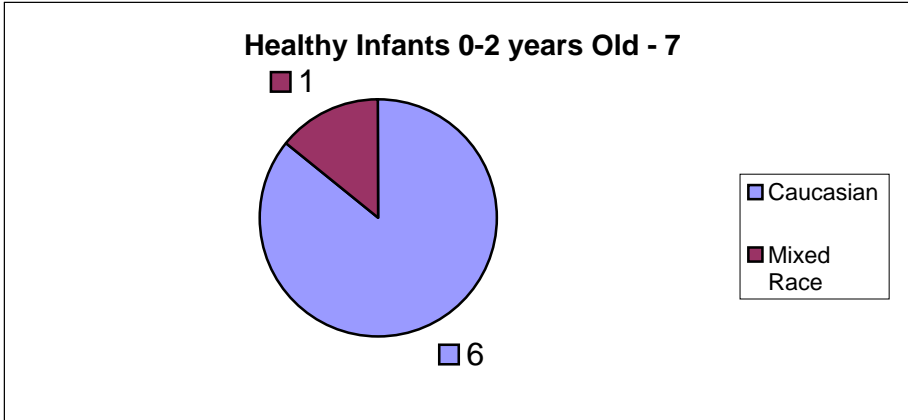

# Alberta Ward Adoption Placements April 1, 2006 - March 31, 2007