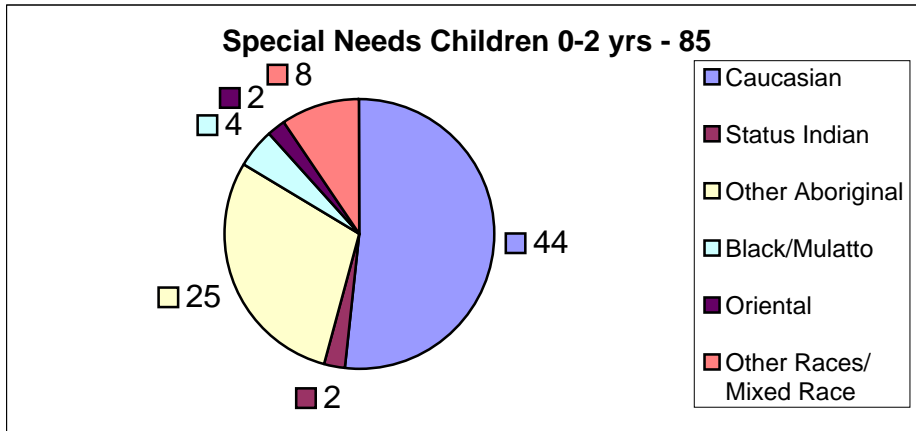

# Alberta Ward Adoption Placements April 1, 2006 - March 31, 2007