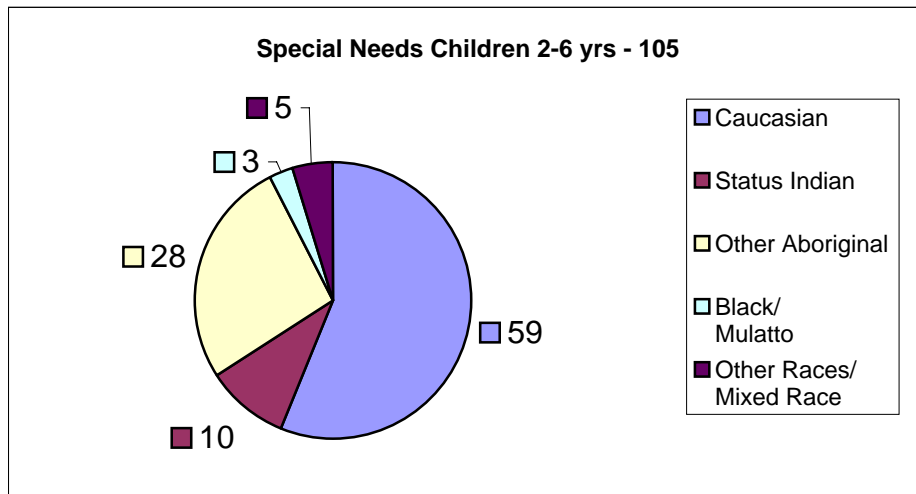

# Alberta Ward Adoption Placements April 1, 2006 - March 31, 2007