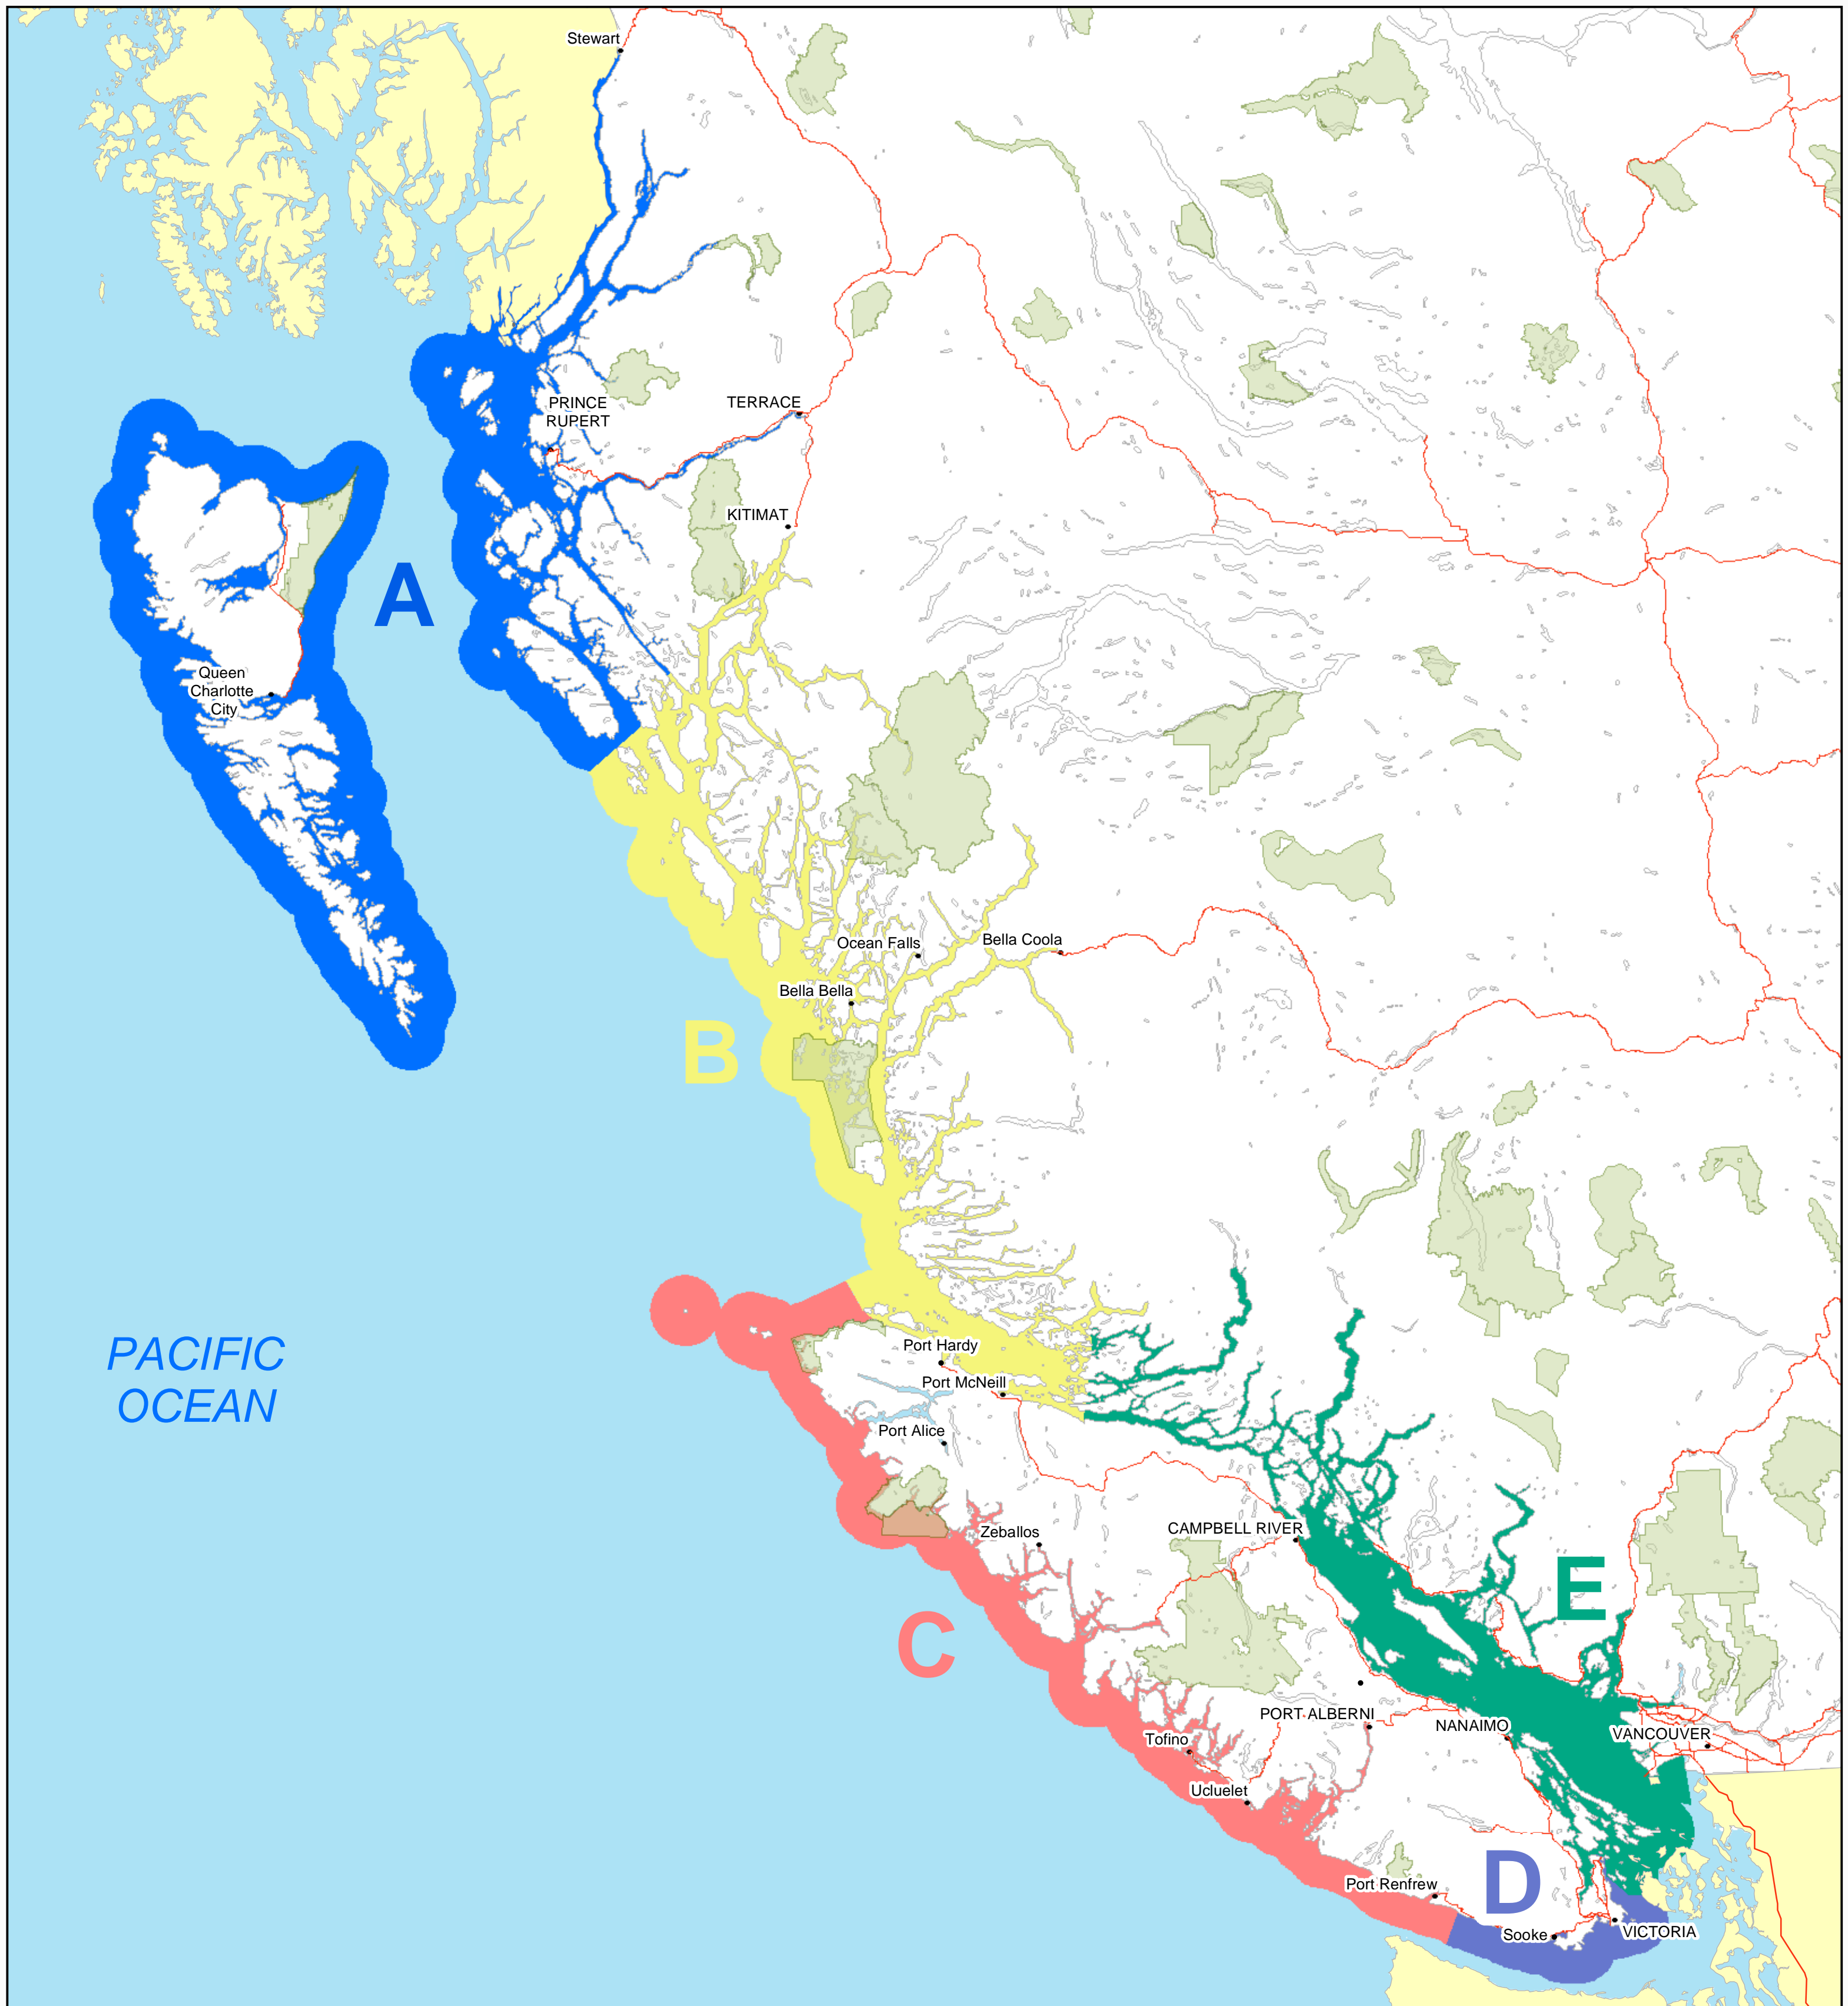

# Tsunami Notification Zones for British Columbia

## Legend Description of Tsunami Notification Zones in BC [Click here >>](#)

1:2,000,000

## Data Sources and Notes

Base data - dsswhse 2 mil layers file  
 Canada roads-C:\ESRI\ESRDATA\CANADA\ROADS  
 USA roads-C:\ESRI\ESRDATA\USA\ROADS

Produced for:  
 Provincial Emergency Program

Produced by:  
**Land Information BC**  
 Integrated Land Management Agency  
 Business Solutions Branch

Filepath: n:\projects\tsunami\_maps\Inundation zones\workingC2.mxd  
 Projection/Datum: BC Albers/nad 83  
 Date Created: July 25, 2005  
 Created by: Victoria Service Center, LL