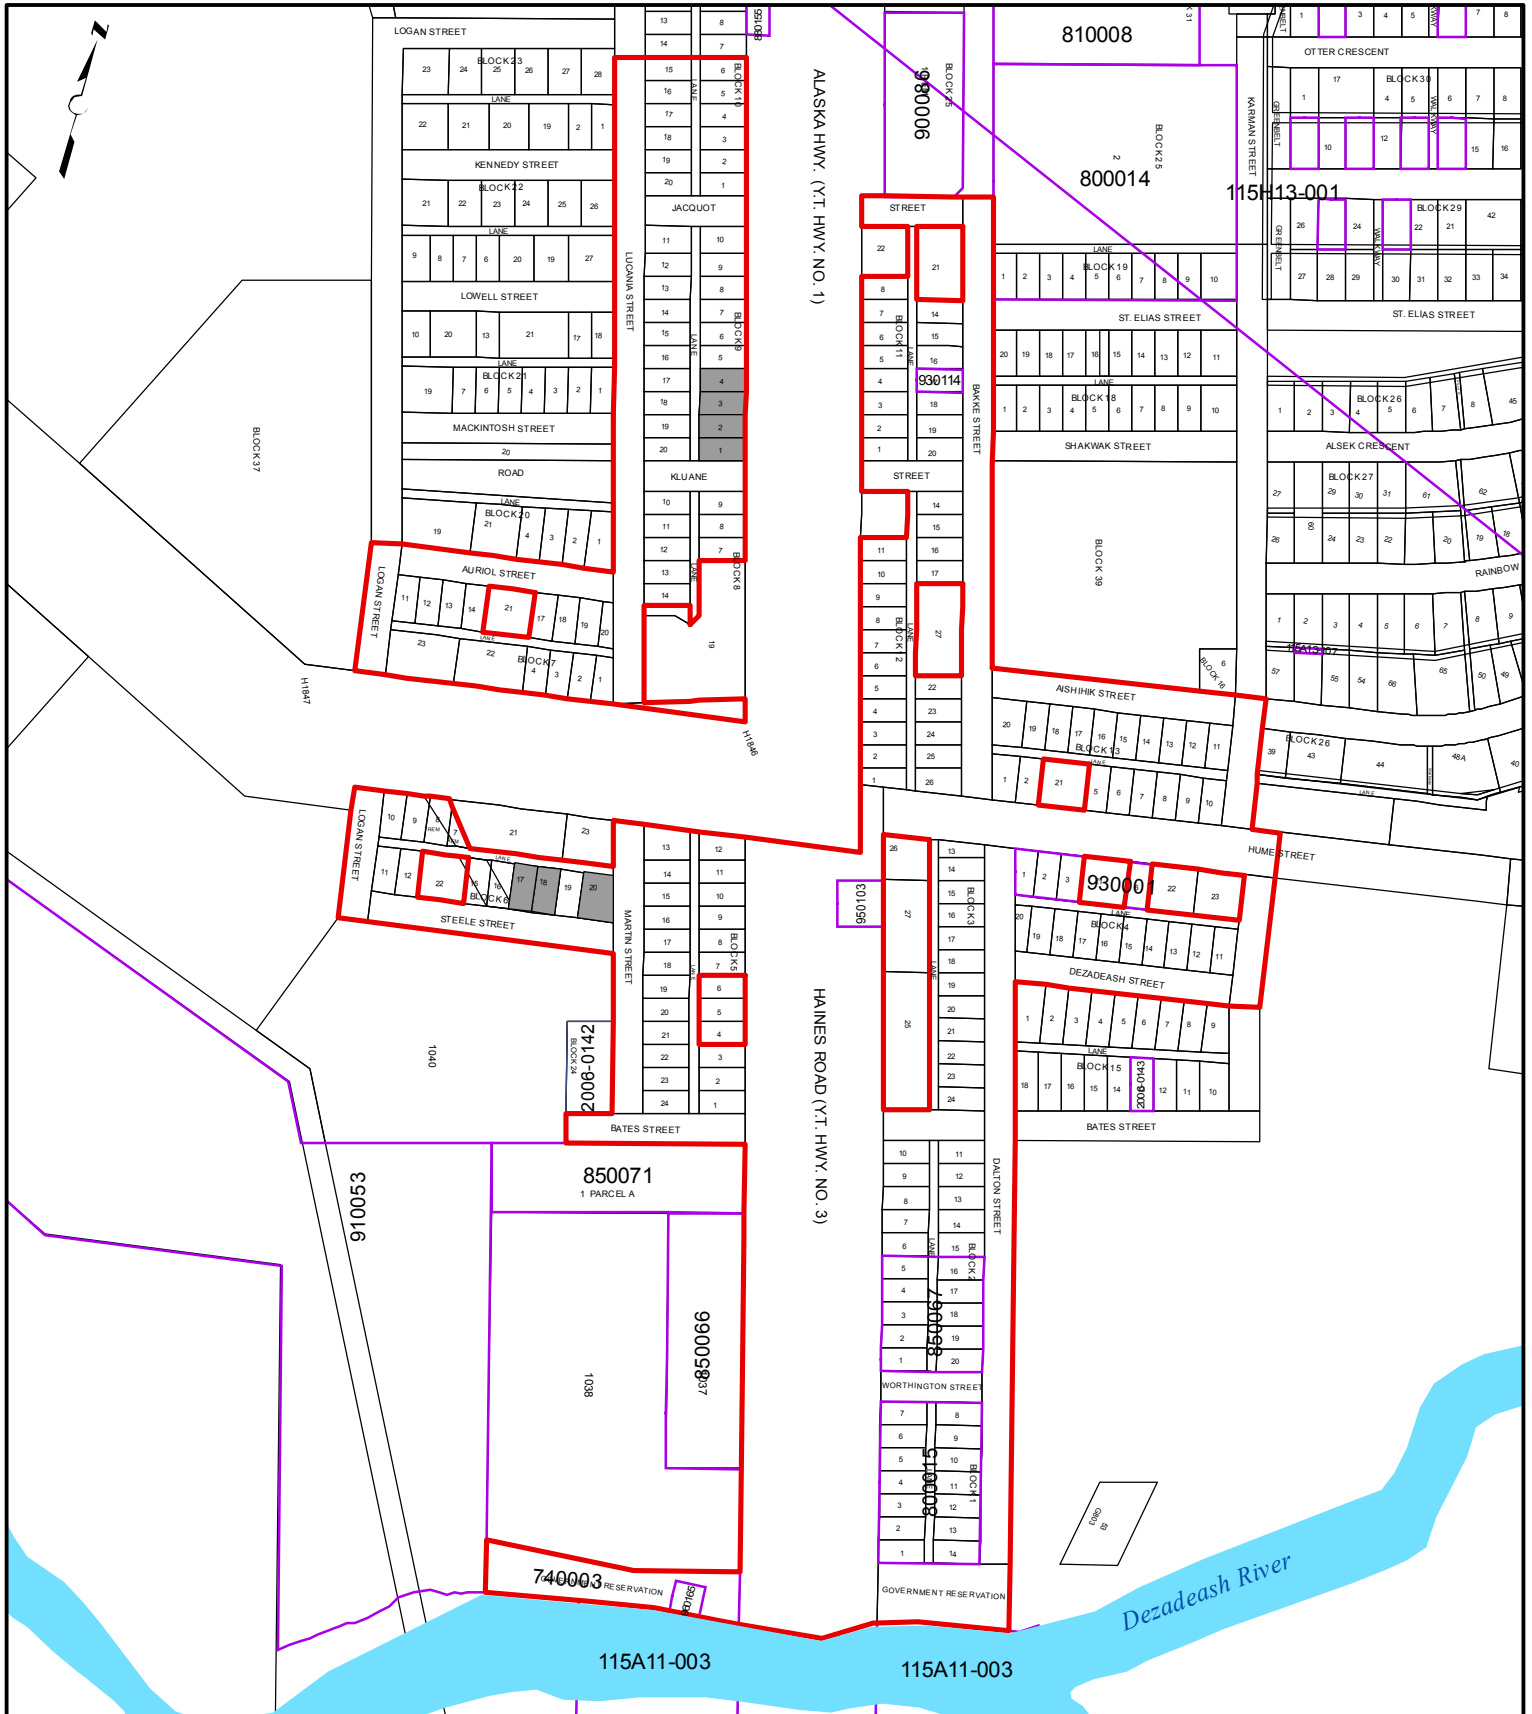

# Lot Availability on December 31 2007 \*

# Haines Junction, Yukon Territory

Available Lots  
 LTO 19794

**LAND TYPE: Tourist Commercial**

\*Lot Availability subject to change

The lots indicated here are only a graphical representation. For details regarding configuration, dimensions & size, please refer to the official legal survey plans.