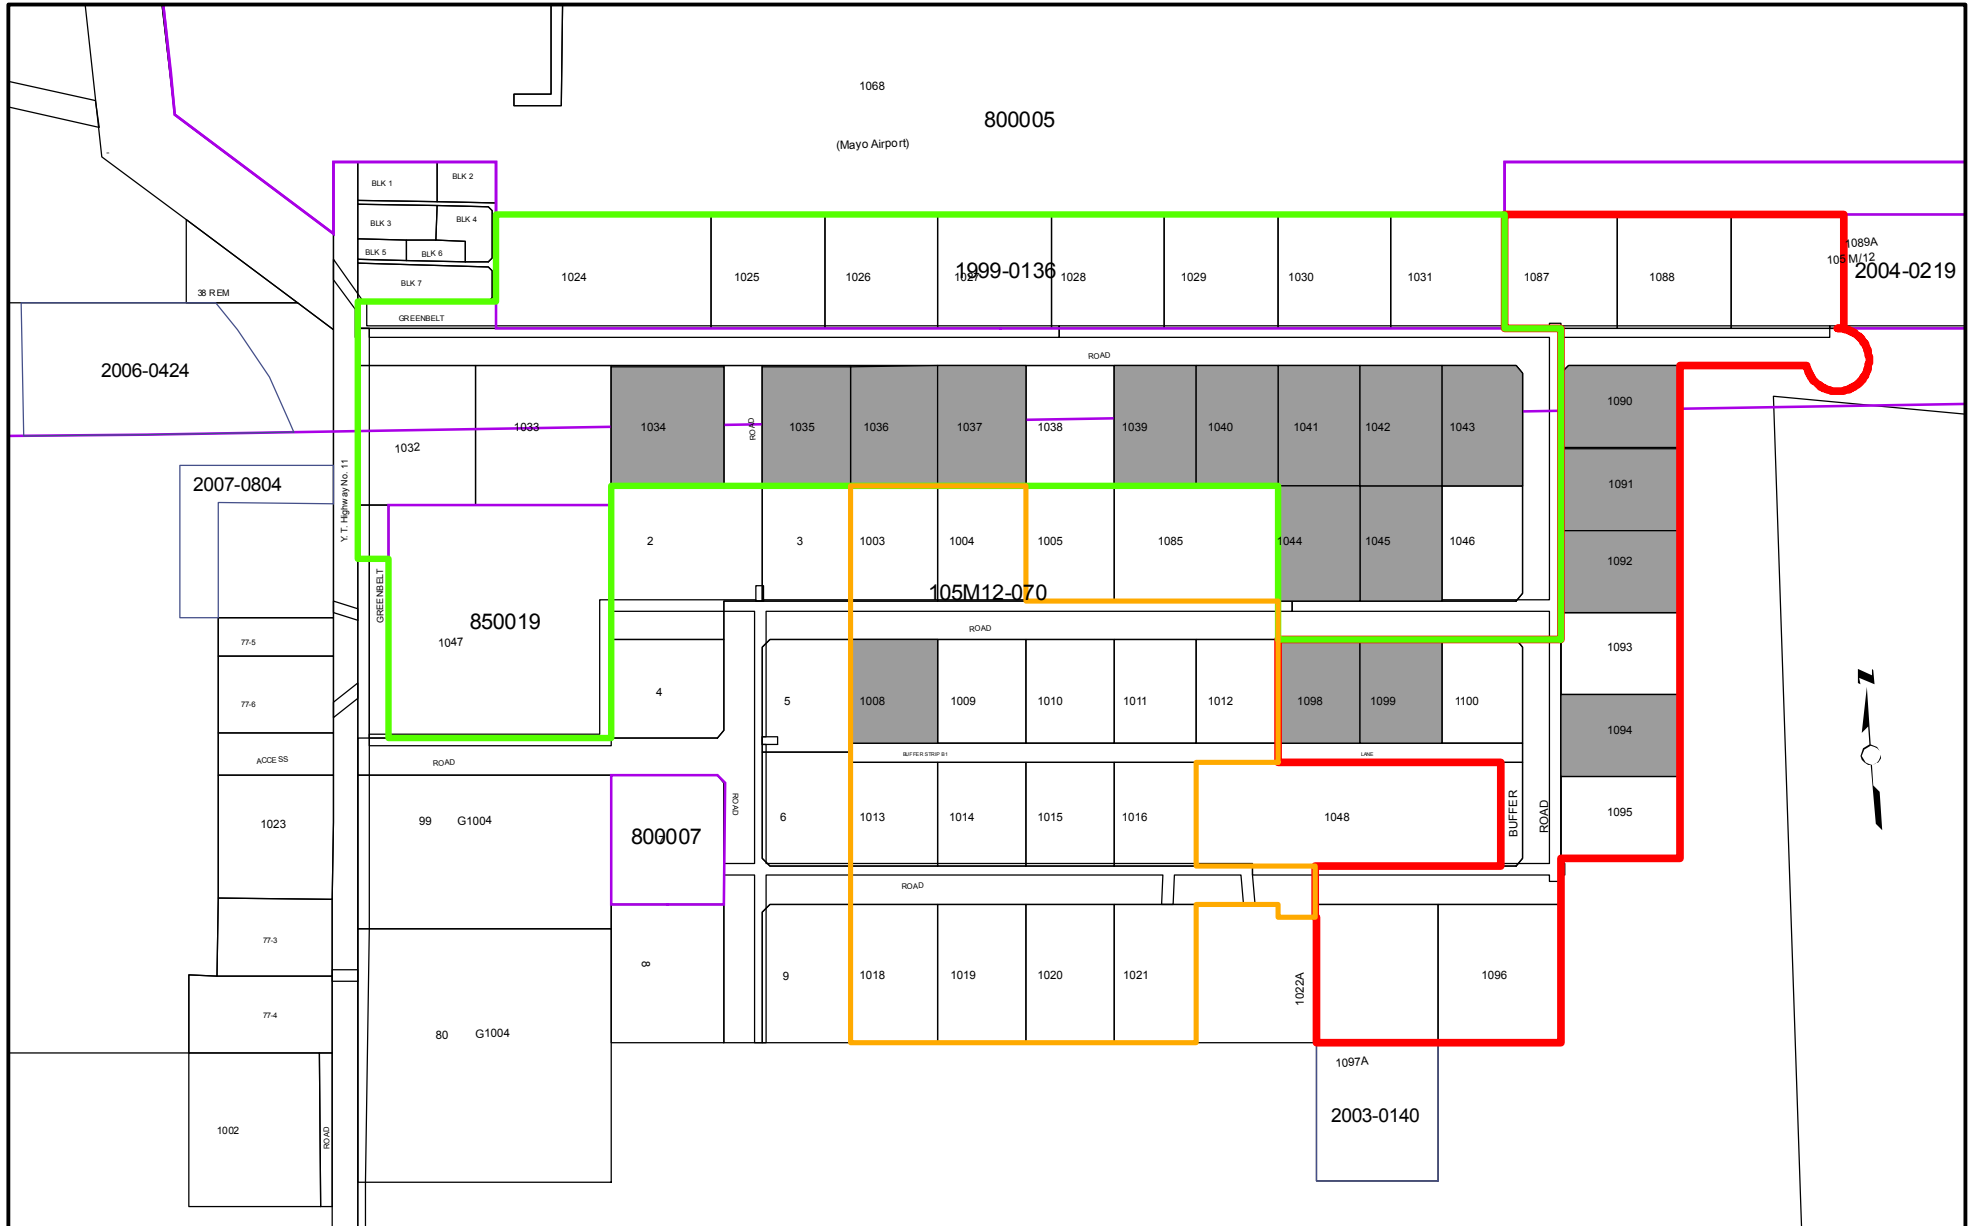

Lot Availability on December 31, 2007 *

Mayo, Yukon Territory

- Available Lots
- LTO 73139
- LTO 64596
- LTO 2003-0054

LAND TYPE: Country Residential

*Lot Availability subject to change

The lots indicated here are only a graphical representation. For details regarding configuration, dimensions & size, please refer to the official legal survey plans.