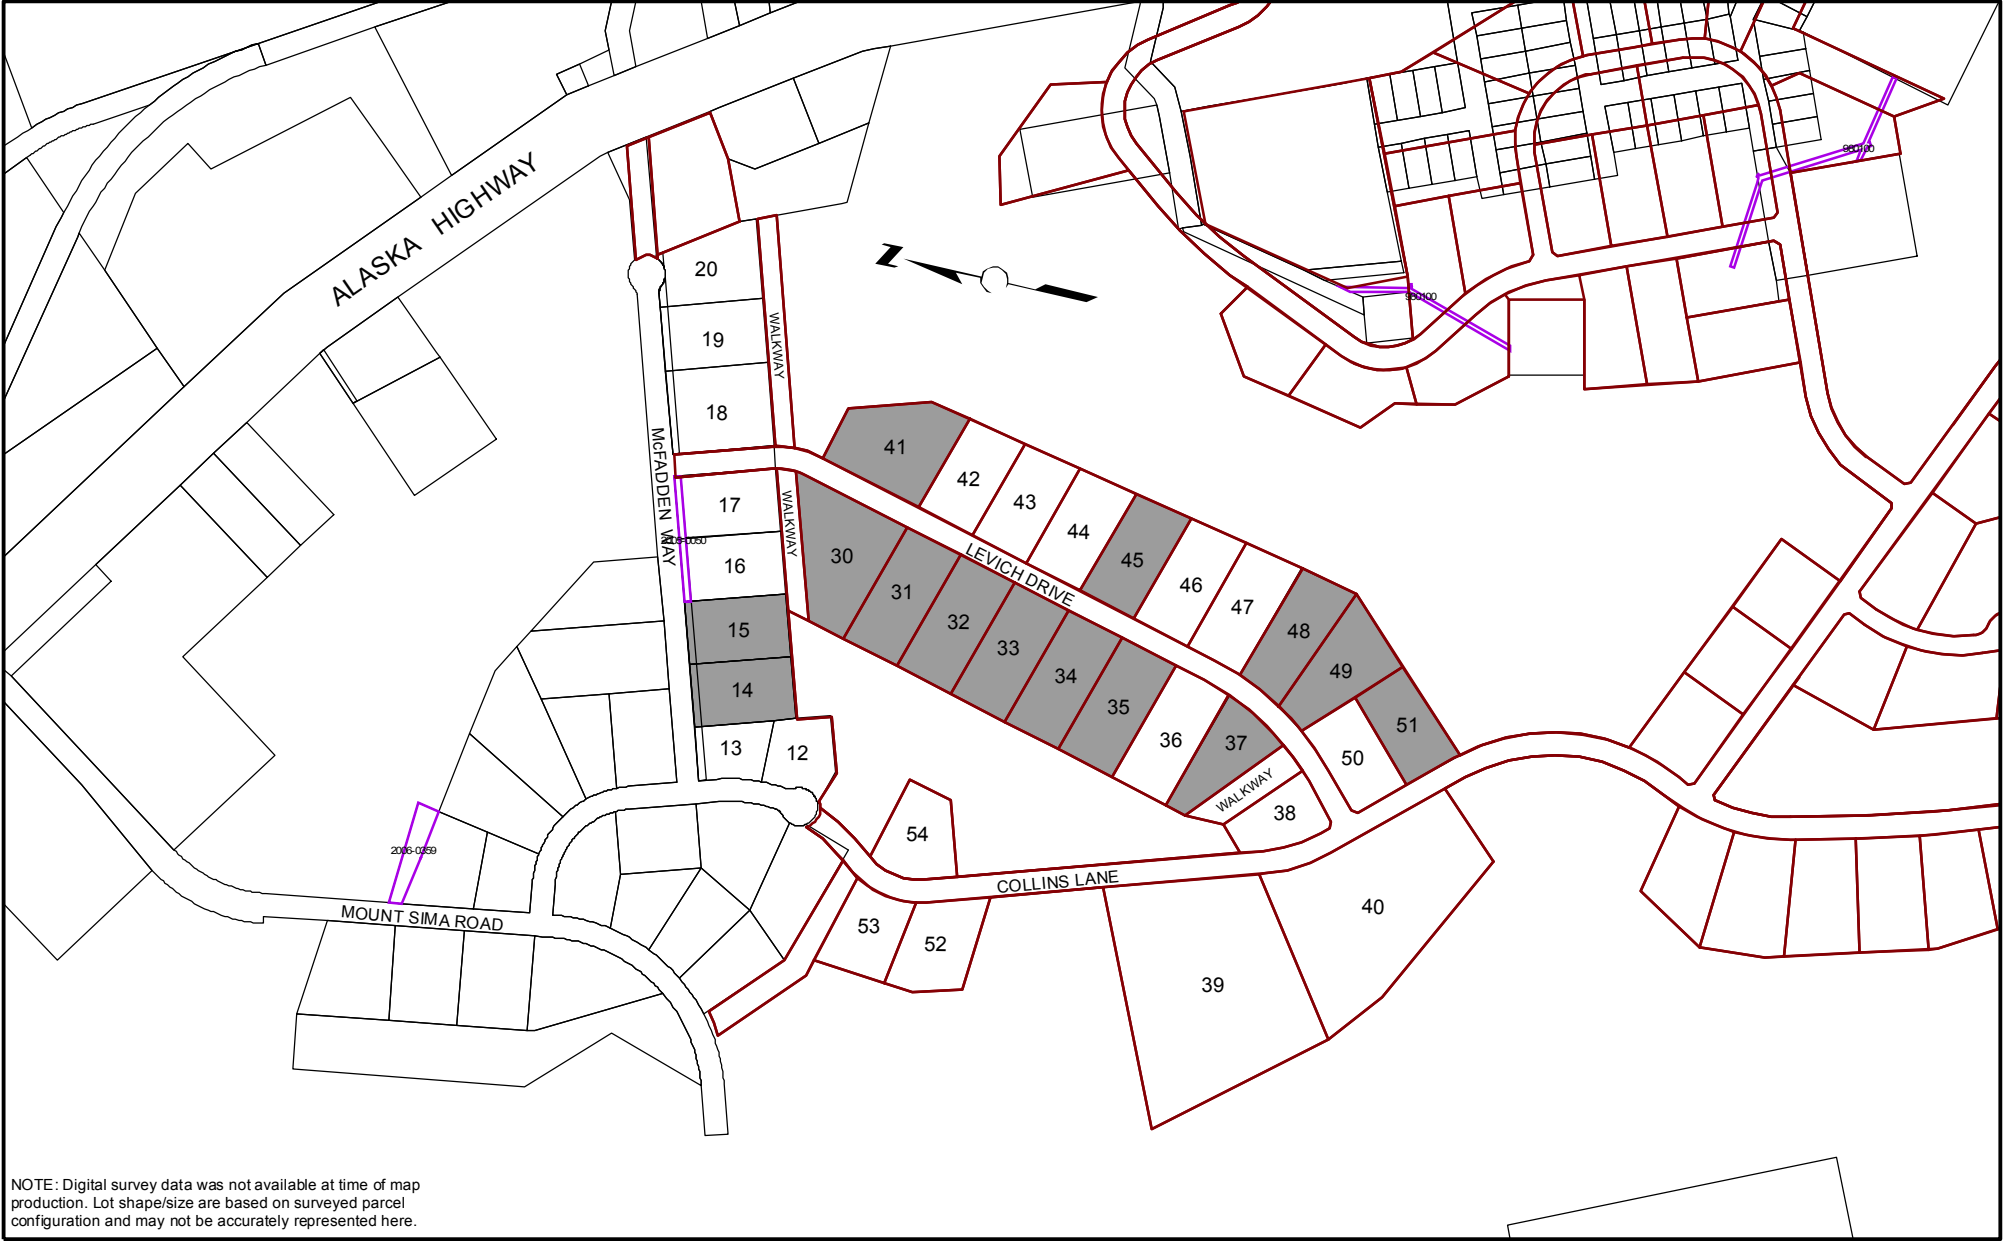

# Lot Availability on December 31, 2007 \* Whitehorse, Yukon Territory

NOTE: Digital survey data was not available at time of map production. Lot shape/size are based on surveyed parcel configuration and may not be accurately represented here.

Available Lots  
 Whitehorse Copper Subdivision Preliminary Lot Lines  
 \*Lot Availability subject to change

**MT. SIMA**  
LAND TYPE: Industrial

The lots indicated here are only a graphical representation. For details regarding configuration, dimensions & size, please refer to the official legal survey plans.