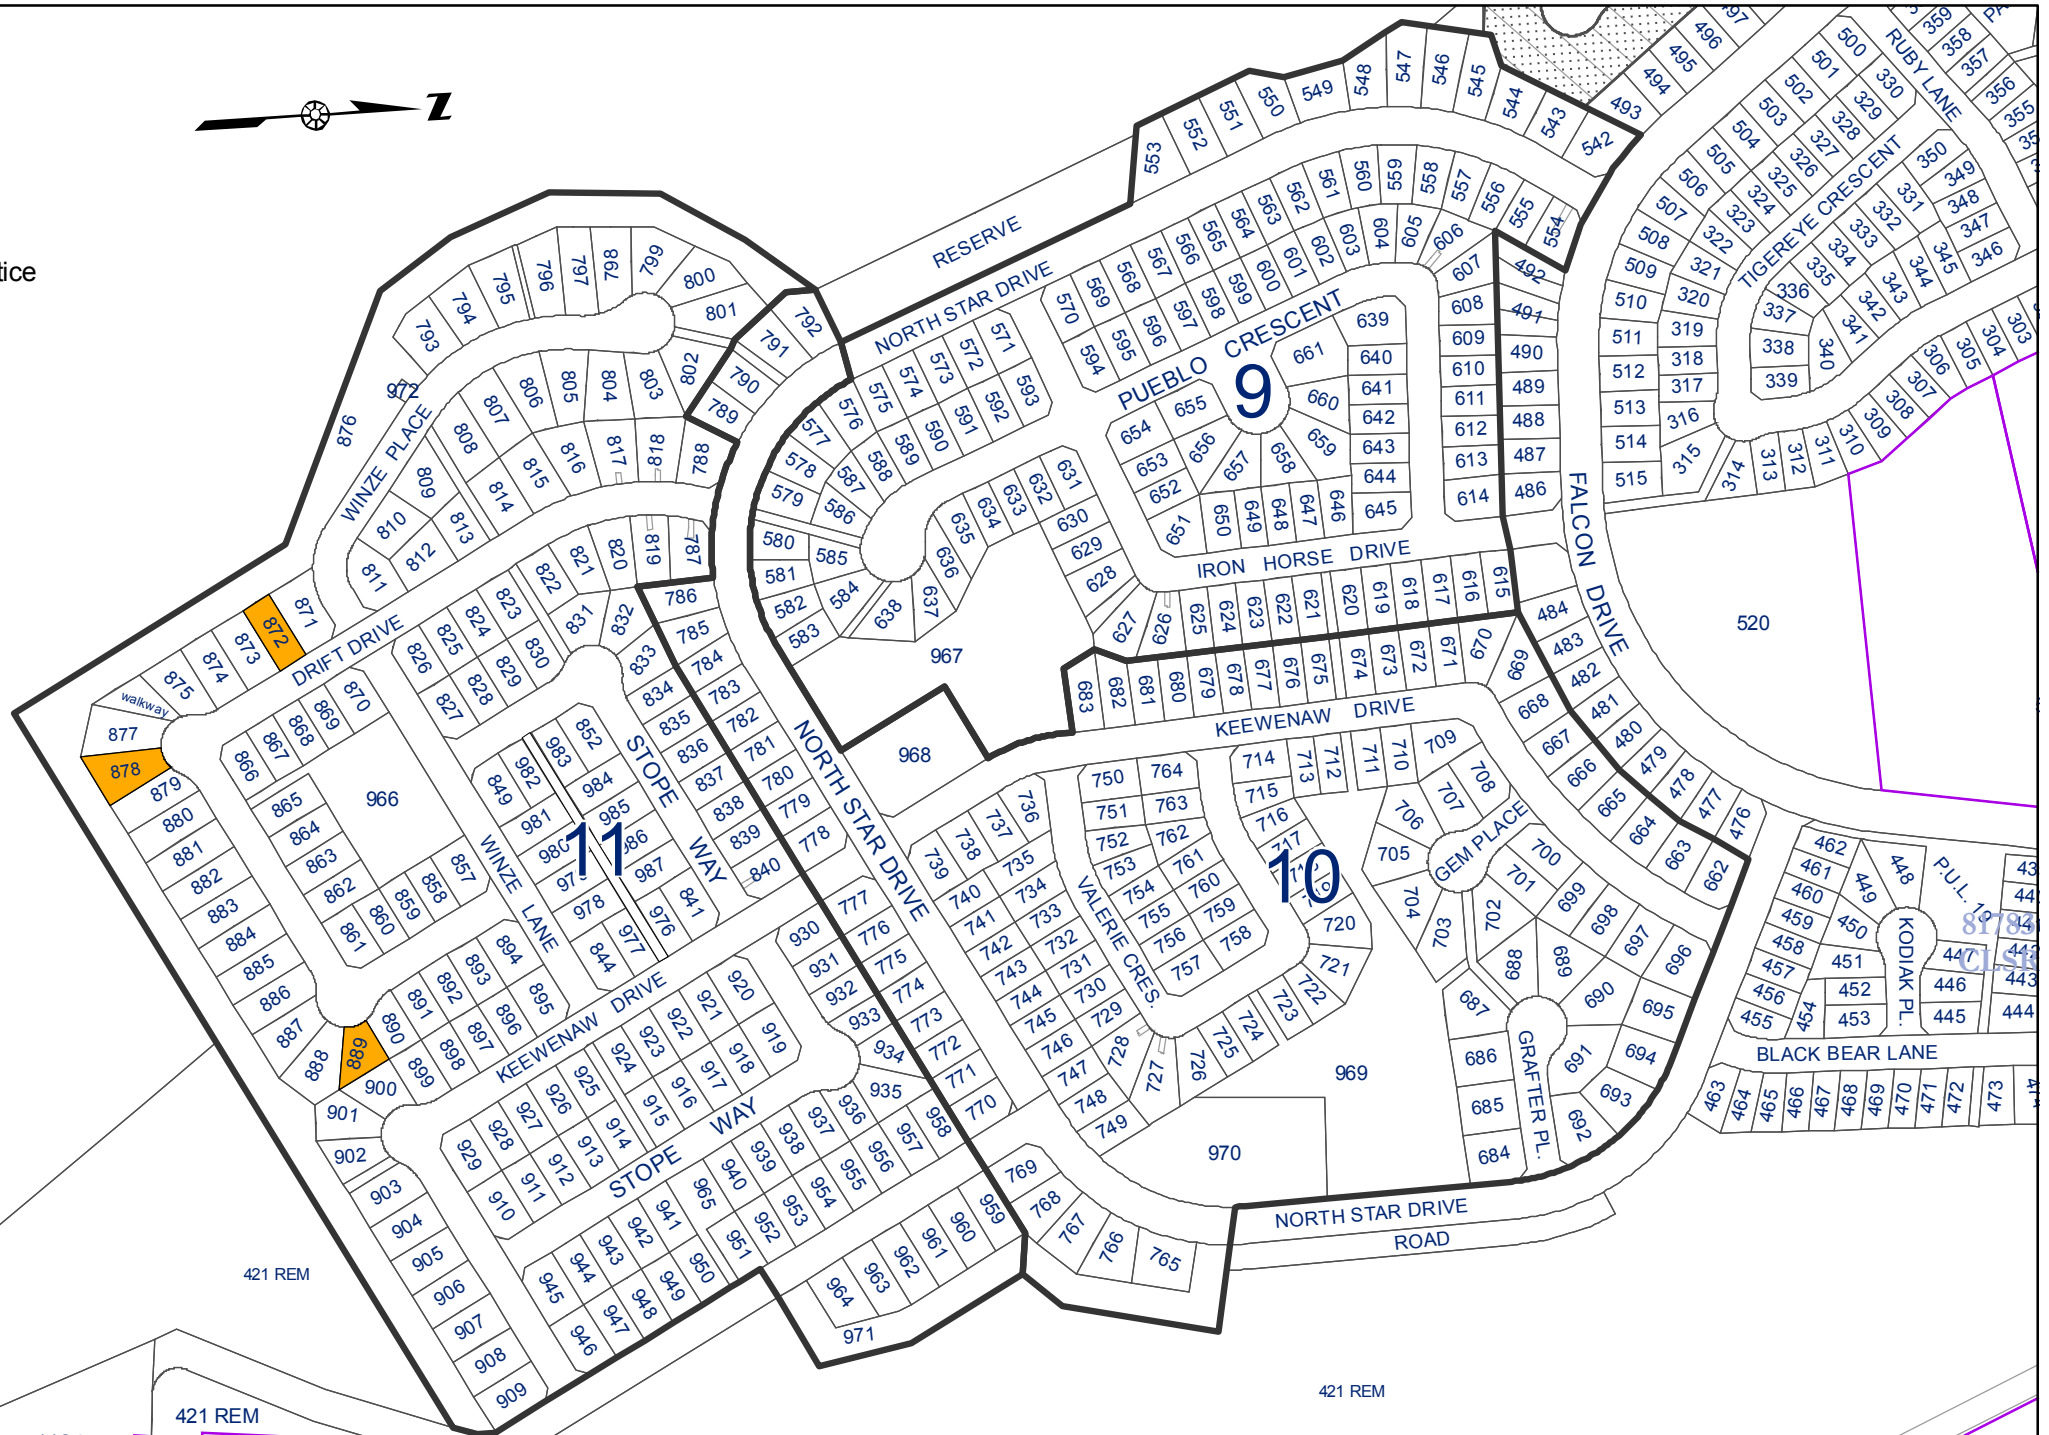

COPPER RIDGE

LOTTERY: NO DATE SET

 3 Lots

*Lot selection subject to change without notice

Map Printed: October 19th, 2007

1:4,500

Meters

Yukon Albers Projection