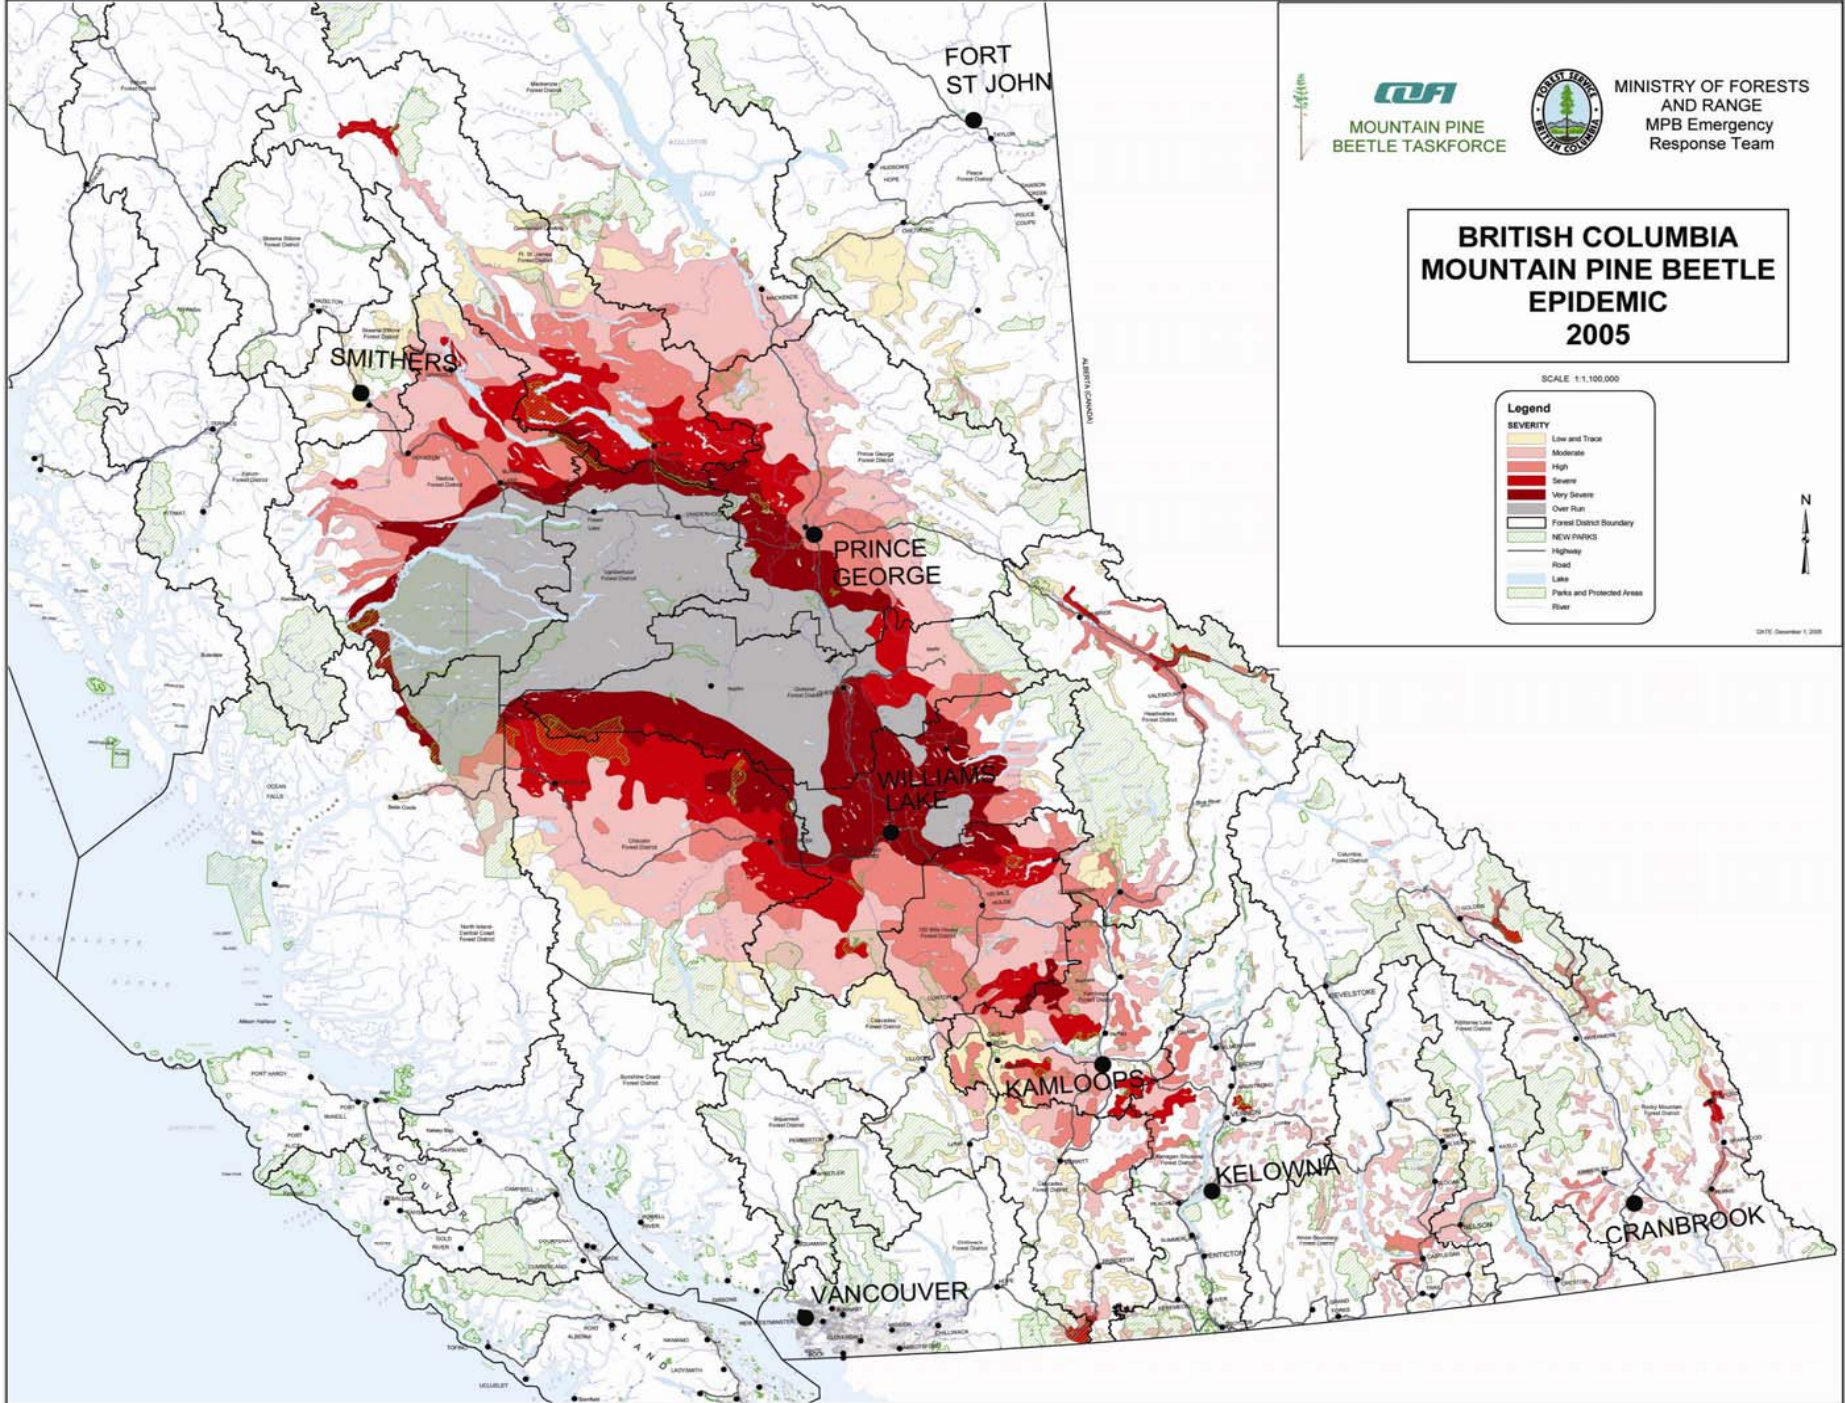

**BRITISH COLUMBIA**
  
**MOUNTAIN PINE BEETLE**
  
**EPIDEMIC**
  
**2002**

SCALE 1:1,100,000

CLASS	
	Low and Trace
	Moderate
	High
	Severe
	Very Severe
	Over Run
	Forest District Boundary
	Parks and Protected Areas
	Lake
	River
	Highway
	Road

**BRITISH COLUMBIA**
  
**MOUNTAIN PINE BEETLE**
  
**EPIDEMIC**
  
**2003**

SCALE 1:1,100,000

**Beetle Severity**

- Low and Trace
- Moderate
- High
- Severe
- Very Severe
- Over Run
- Forest District Boundary
- Parks and Protected Areas
- Lake
- River
- Highway
- Road

**BRITISH COLUMBIA**
  
**MOUNTAIN PINE BEETLE**
  
**EPIDEMIC**
  
**2004**

SCALE 1:1,100,000

**Beetle Severity**

- Low and Trace
- Moderate
- High
- Severe
- Very Severe
- Over Run
- Forest District Boundary
- Parks and Protected Areas
- Lake
- River
- Highway
- Road

- Low and Trace
- Moderate
- High
- Severe
- Very Severe
- Over Run

Forest District Boundary

NEW PARKS

Highway

Road

Lake

Parks and Protected Areas

Flow