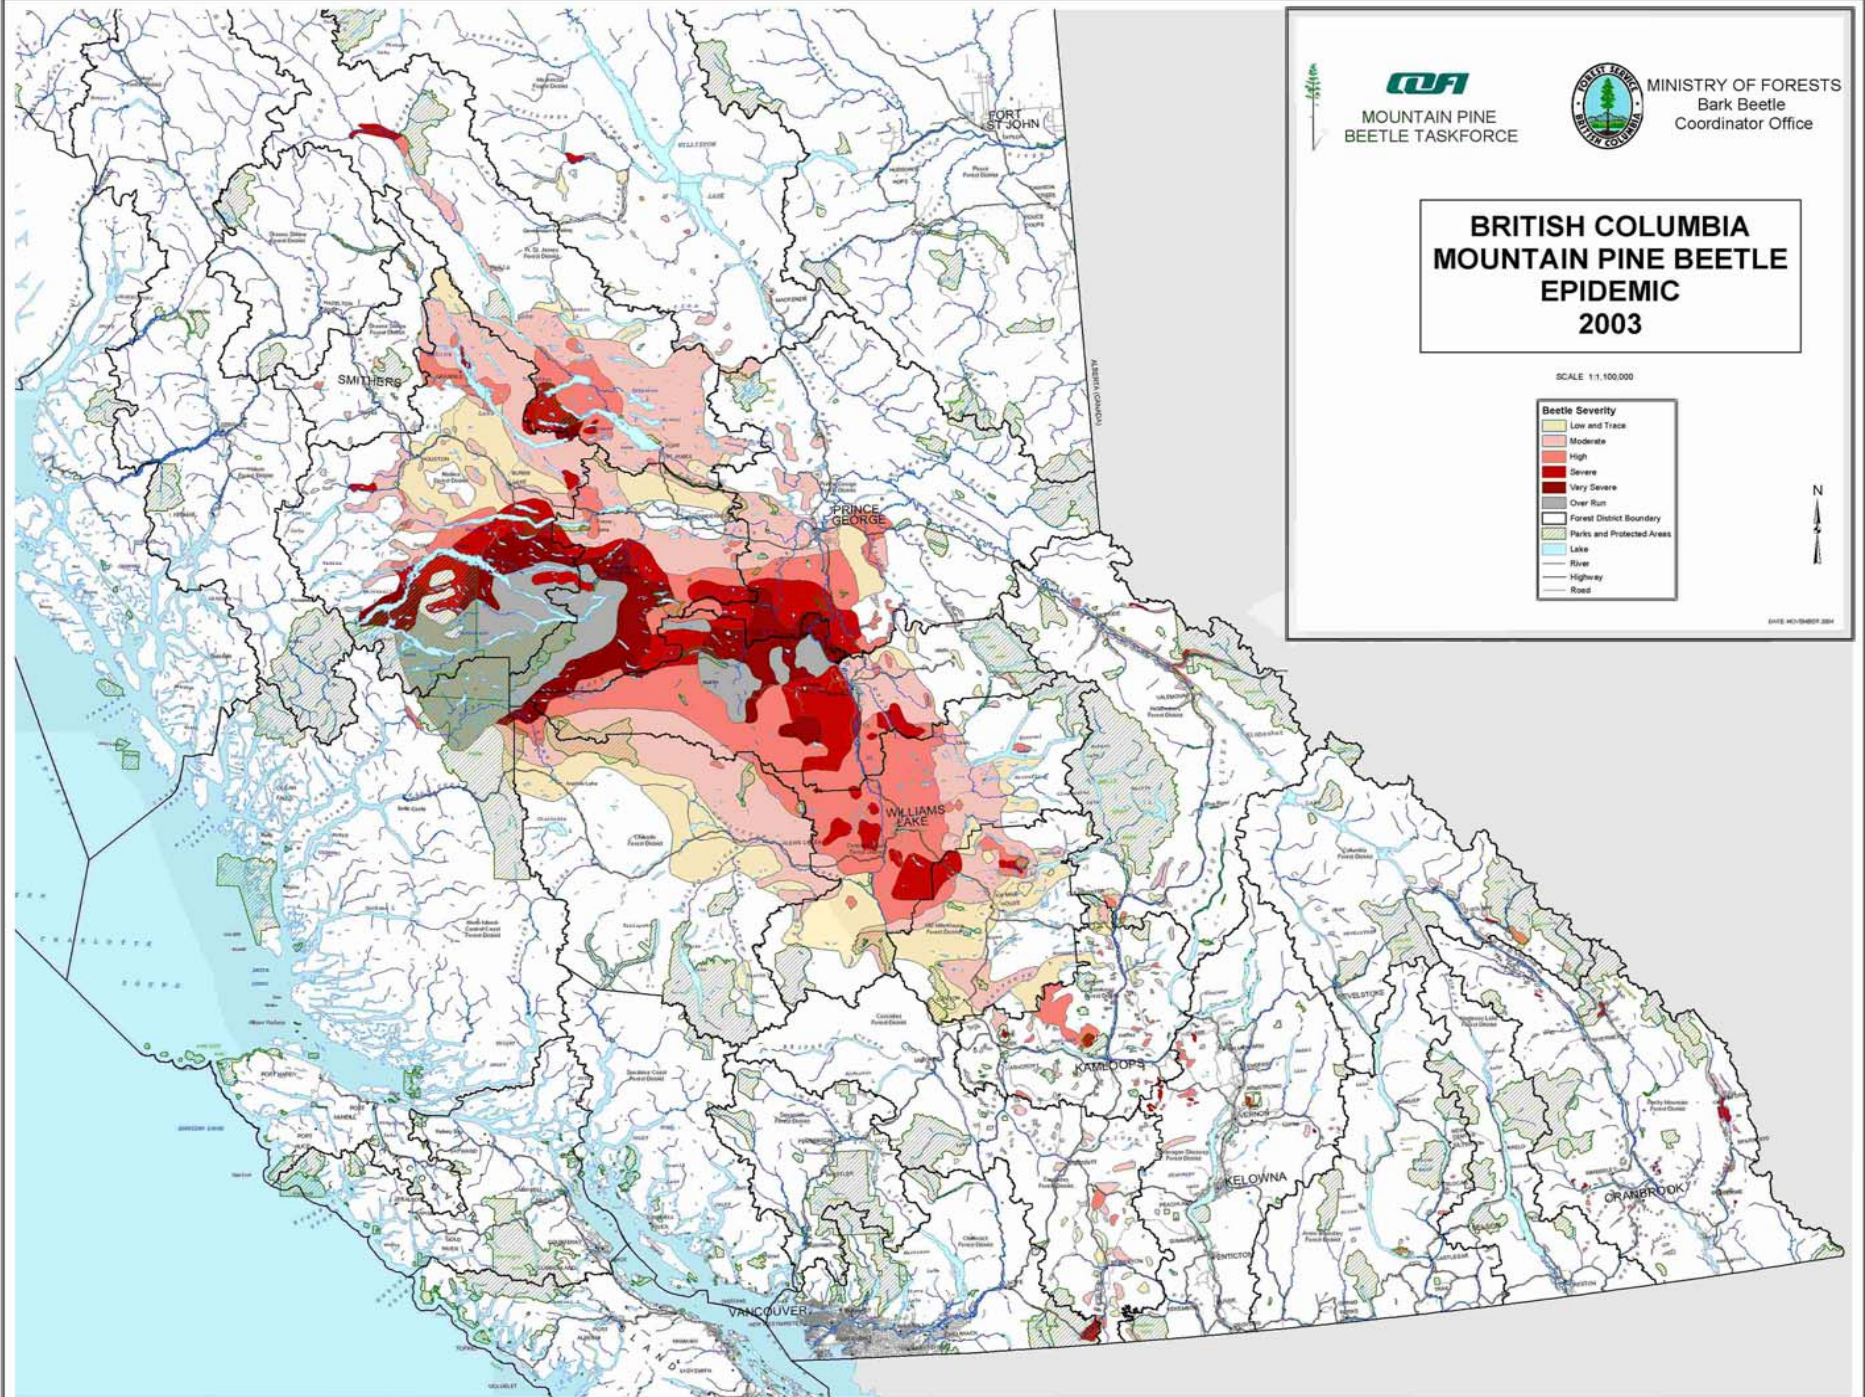

**BRITISH COLUMBIA**
  
**MOUNTAIN PINE BEETLE**
  
**EPIDEMIC**
  
**2001**

SCALE 1:1,100,000

CLASS	
	Low and Trace
	Moderate
	High
	Severe
	Very Severe
	Over Run
	Forest District Boundary
	Parks and Protected Areas
	Lake
	River
	Highway
	Road

**BRITISH COLUMBIA**
  
**MOUNTAIN PINE BEETLE**
  
**EPIDEMIC**
  
**2002**

SCALE 1:1,100,000

CLASS	
	Low and Trace
	Moderate
	High
	Severe
	Very Severe
	Over Run
	Forest District Boundary
	Parks and Protected Areas
	Lake
	River
	Highway
	Road

**BRITISH COLUMBIA**
  
**MOUNTAIN PINE BEETLE**
  
**EPIDEMIC**
  
**2003**

SCALE 1:1,100,000

**Beetle Severity**

- Low and Trace
- Moderate
- High
- Severe
- Very Severe
- Over Run
- Forest District Boundary
- Parks and Protected Areas
- Lake
- River
- Highway
- Road

**BRITISH COLUMBIA**
  
**MOUNTAIN PINE BEETLE**
  
**EPIDEMIC**
  
**2004**

SCALE 1:1,100,000

**Beetle Severity**

- Low and Trace
- Moderate
- High
- Severe
- Very Severe
- Over Run
- Forest District Boundary
- Parks and Protected Areas
- Lake
- River
- Highway
- Road