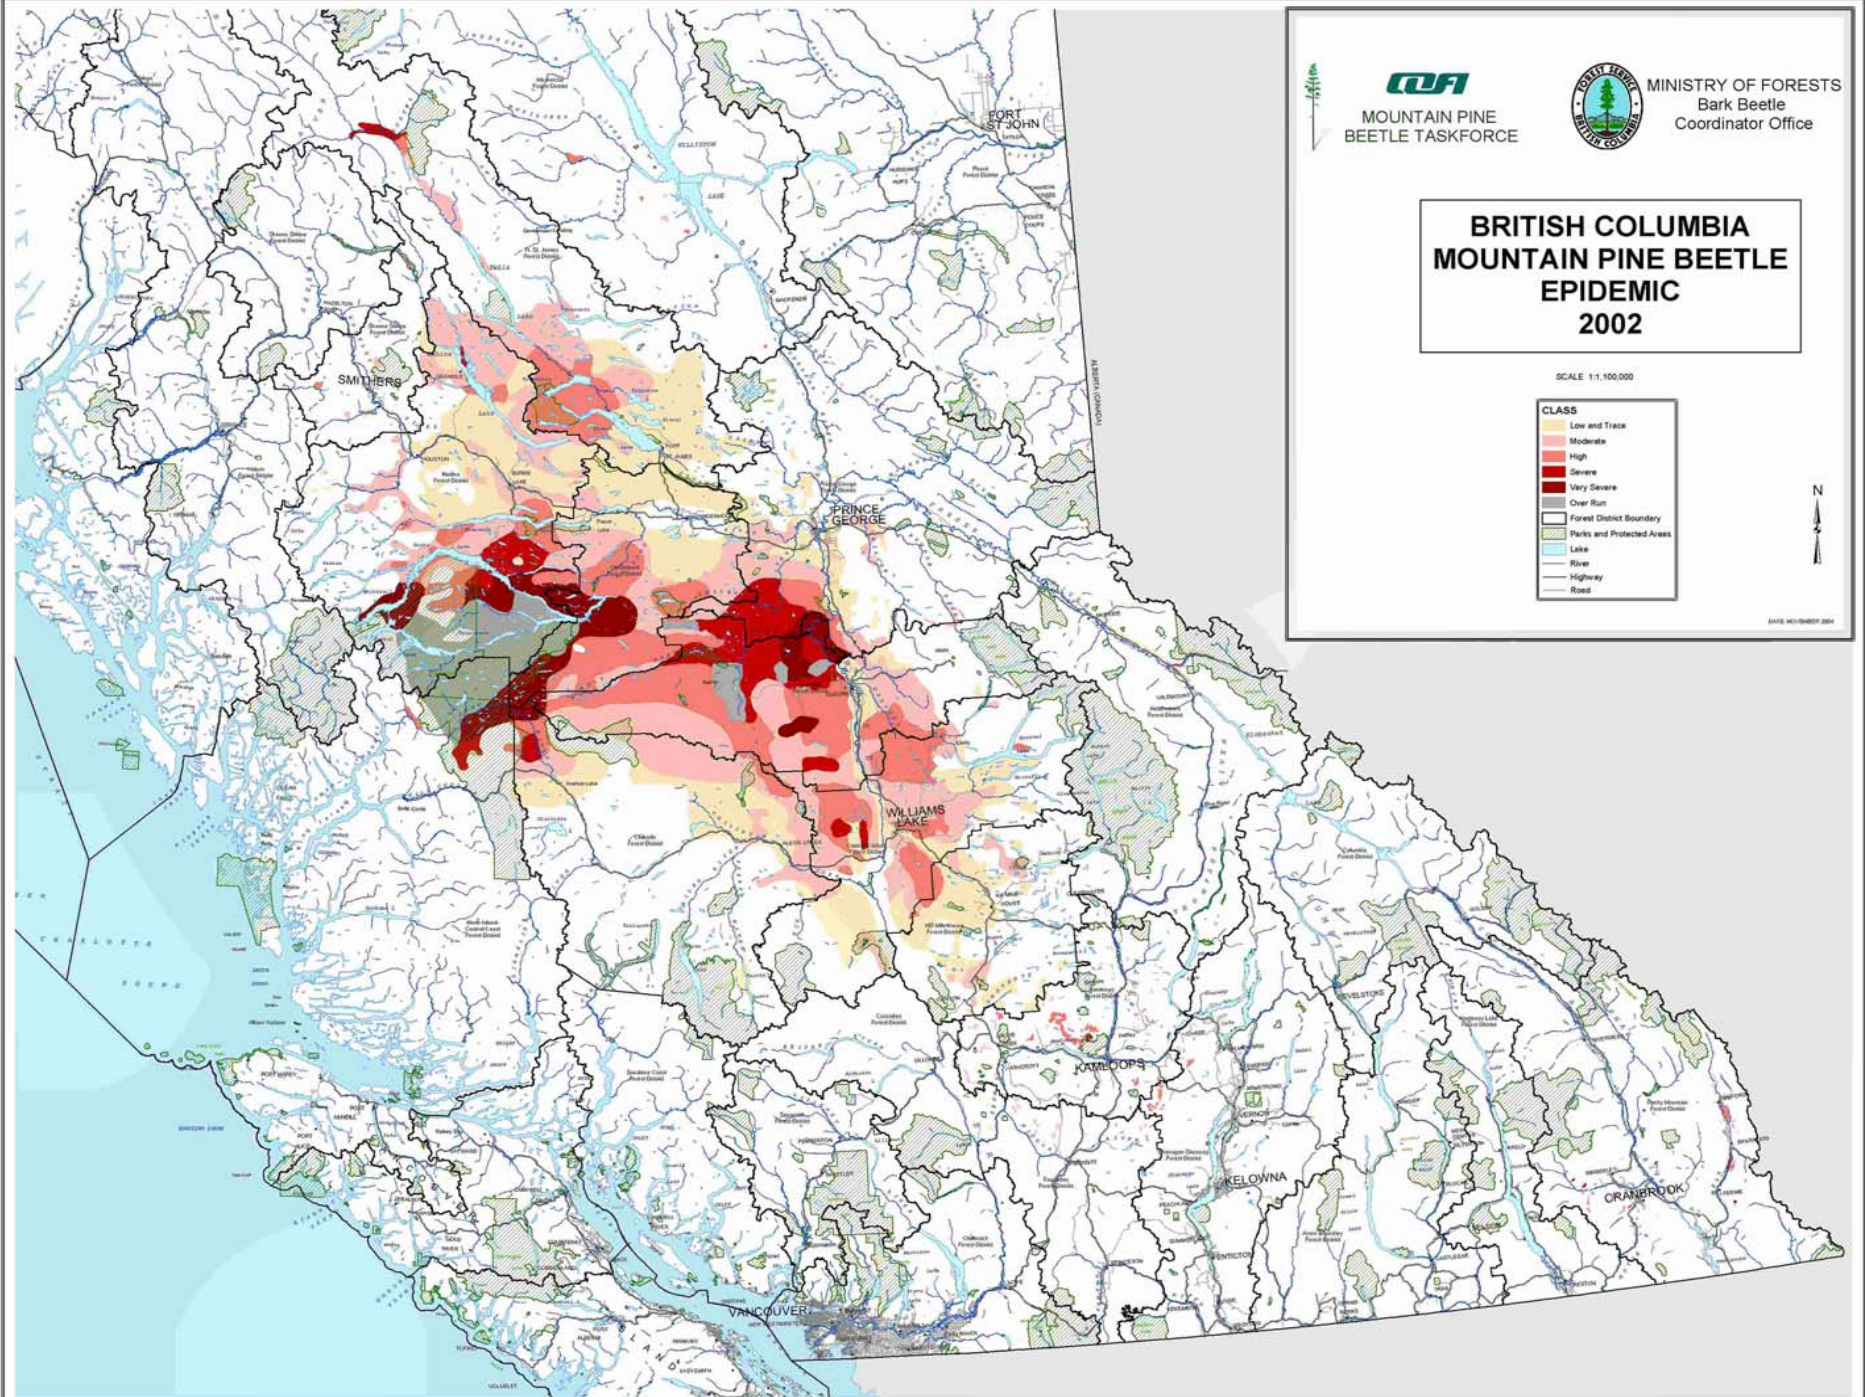

**BRITISH COLUMBIA**
  
**MOUNTAIN PINE BEETLE**
  
**EPIDEMIC**
  
**2001**

SCALE 1:1,100,000

CLASS	
	Low and Trace
	Moderate
	High
	Severe
	Very Severe
	Over Run
	Forest District Boundary
	Parks and Protected Areas
	Lake
	River
	Highway
	Road

**BRITISH COLUMBIA**
  
**MOUNTAIN PINE BEETLE**
  
**EPIDEMIC**
  
**2002**

SCALE 1:1,100,000

CLASS	
	Low and Trace
	Moderate
	High
	Severe
	Very Severe
	Over Run
	Forest District Boundary
	Parks and Protected Areas
	Lake
	River
	Highway
	Road

**BRITISH COLUMBIA**
  
**MOUNTAIN PINE BEETLE**
  
**EPIDEMIC**
  
**2003**

SCALE 1:1,100,000

**Beetle Severity**

- Low and Trace
- Moderate
- High
- Severe
- Very Severe
- Over Run
- Forest District Boundary
- Parks and Protected Areas
- Lake
- River
- Highway
- Road

**BRITISH COLUMBIA**
  
**MOUNTAIN PINE BEETLE**
  
**EPIDEMIC**
  
**2004**

SCALE 1:1,100,000

**Beetle Severity**

- Low and Trace
- Moderate
- High
- Severe
- Very Severe
- Over Run
- Forest District Boundary
- Parks and Protected Areas
- Lake
- River
- Highway
- Road