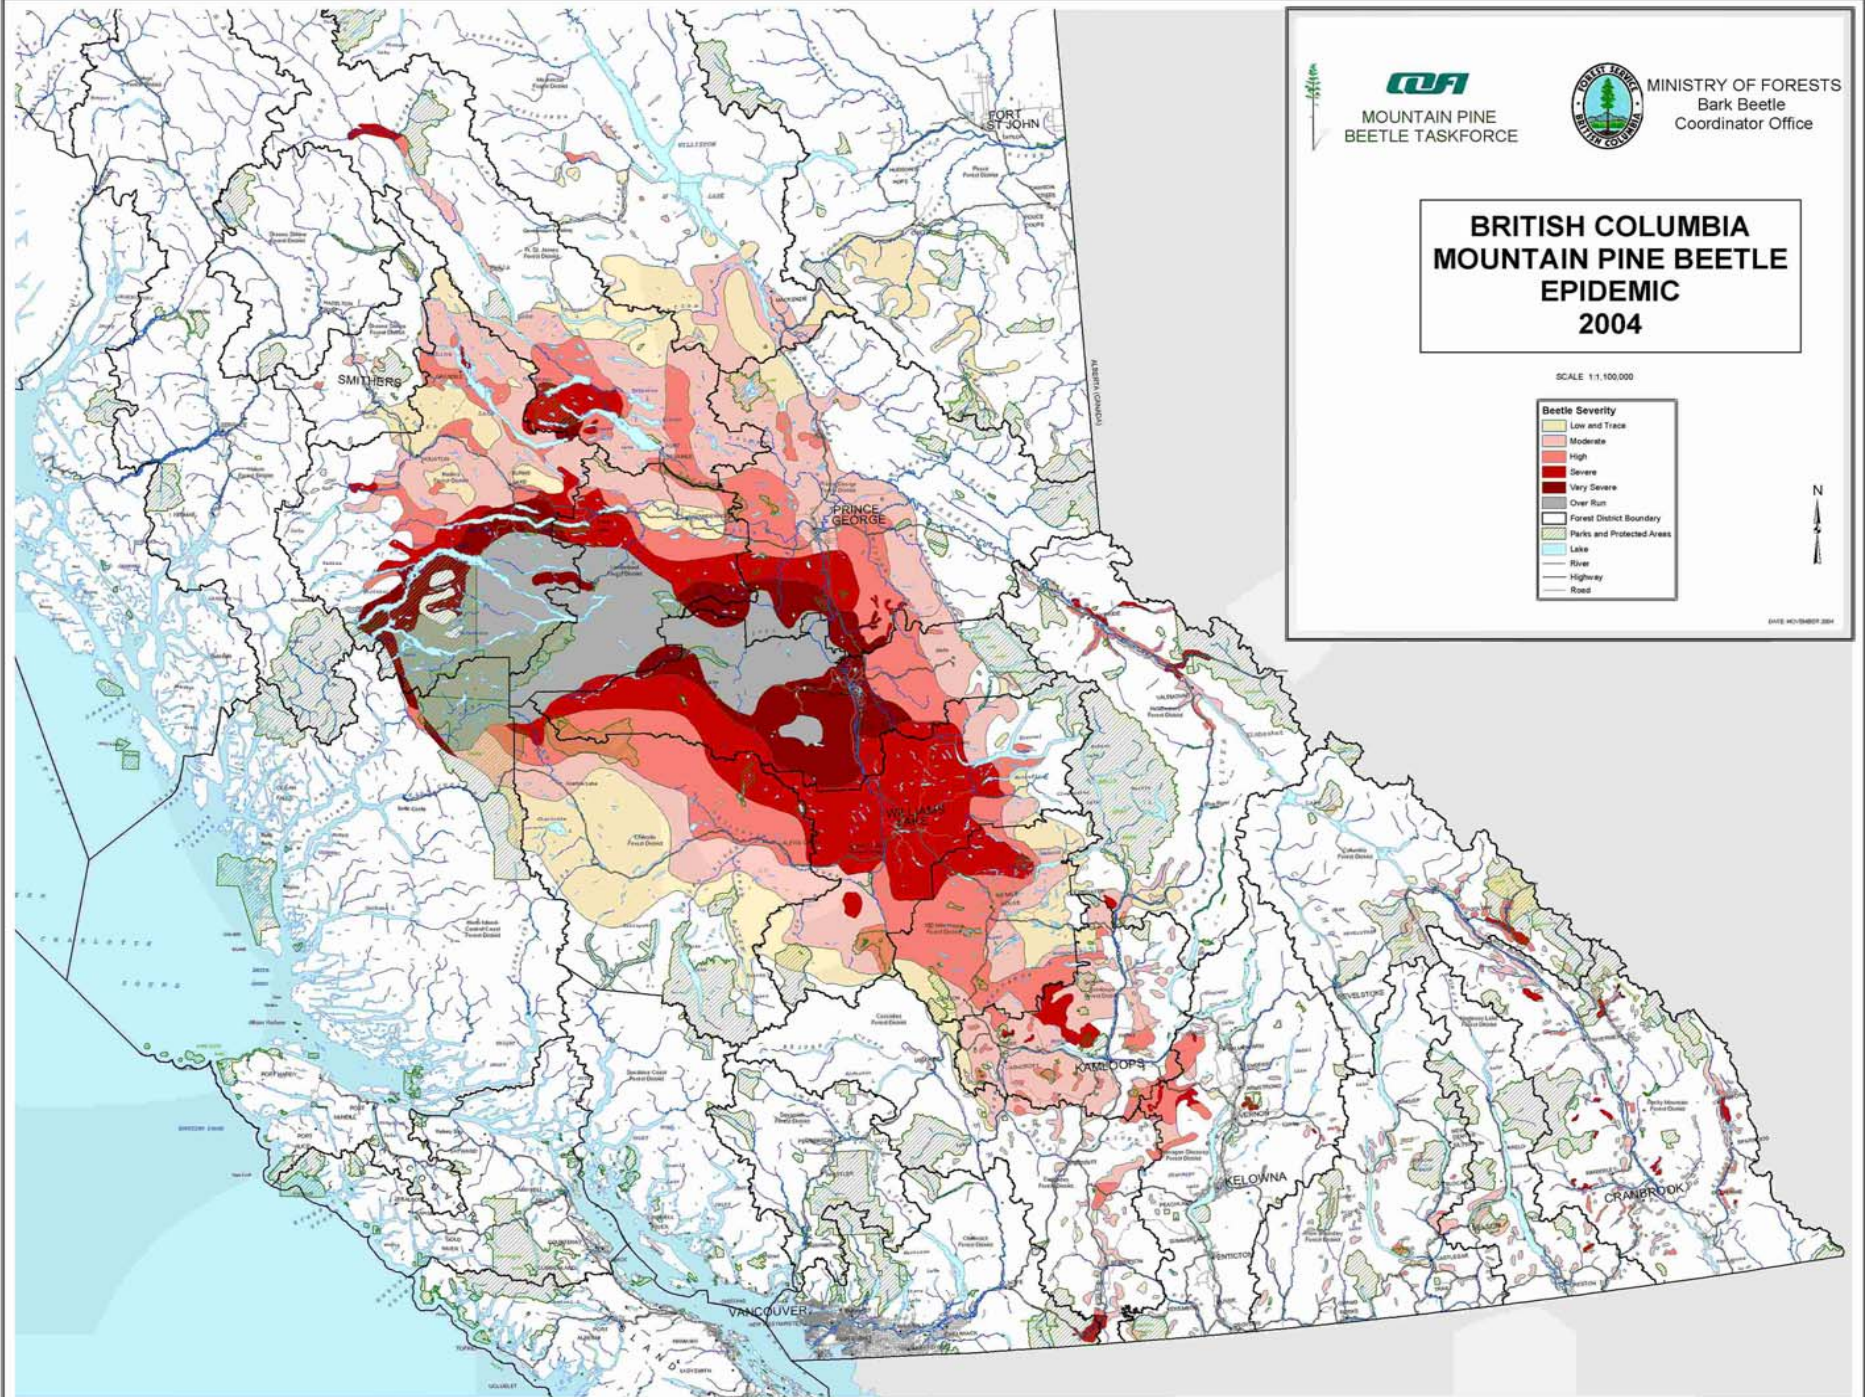

**BRITISH COLUMBIA**
  
**MOUNTAIN PINE BEETLE**
  
**EPIDEMIC**
  
**2001**

SCALE 1:1,100,000

CLASS	
	Low and Trace
	Moderate
	High
	Severe
	Very Severe
	Over Run
	Forest District Boundary
	Parks and Protected Areas
	Lake
	River
	Highway
	Road

**BRITISH COLUMBIA**
  
**MOUNTAIN PINE BEETLE**
  
**EPIDEMIC**
  
**2002**

SCALE 1:1,100,000

CLASS	
	Low and Trace
	Moderate
	High
	Severe
	Very Severe
	Over Run
	Forest District Boundary
	Parks and Protected Areas
	Lake
	River
	Highway
	Road

**BRITISH COLUMBIA**
  
**MOUNTAIN PINE BEETLE**
  
**EPIDEMIC**
  
**2003**

SCALE 1:1,100,000

**Beetle Severity**

- Low and Trace
- Moderate
- High
- Severe
- Very Severe
- Over Run
- Forest District Boundary
- Parks and Protected Areas
- Lake
- River
- Highway
- Road

**BRITISH COLUMBIA**
  
**MOUNTAIN PINE BEETLE**
  
**EPIDEMIC**
  
**2004**

SCALE 1:1,100,000

**Beetle Severity**

- Low and Trace
- Moderate
- High
- Severe
- Very Severe
- Over Run
- Forest District Boundary
- Parks and Protected Areas
- Lake
- River
- Highway
- Road