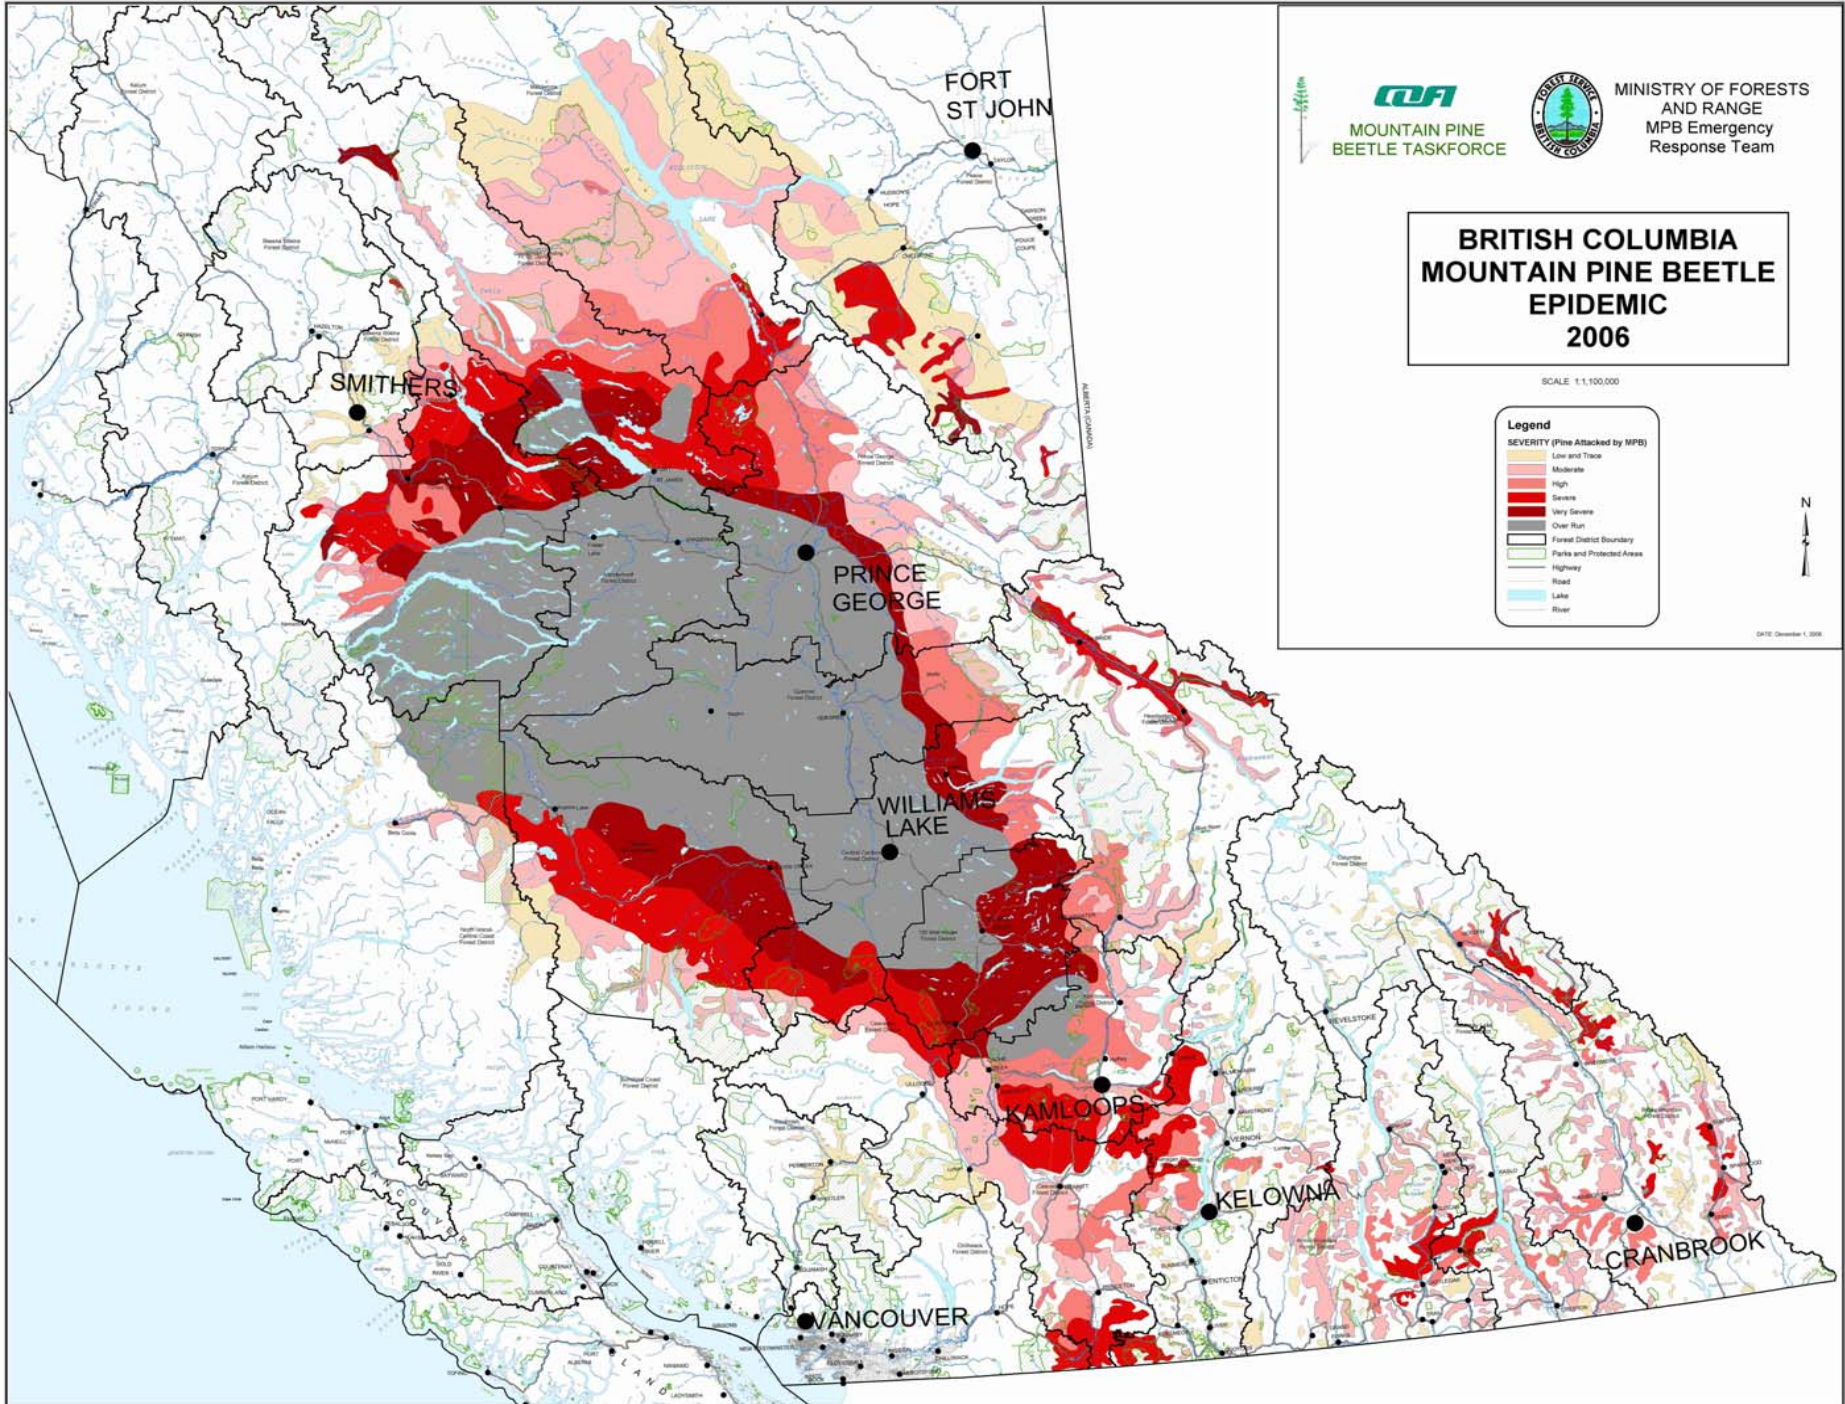

- Low and Trace
- Moderate
- High
- Severe
- Very Severe
- Over Run

Forest District Boundary

NEW PARKS

Highway

Road

Lake

Parks and Protected Areas

Flow

DATE: December 1, 2008

**MPB**  
MOUNTAIN PINE  
BEETLE TASKFORCE

MINISTRY OF FORESTS  
AND RANGE  
MPB Emergency  
Response Team