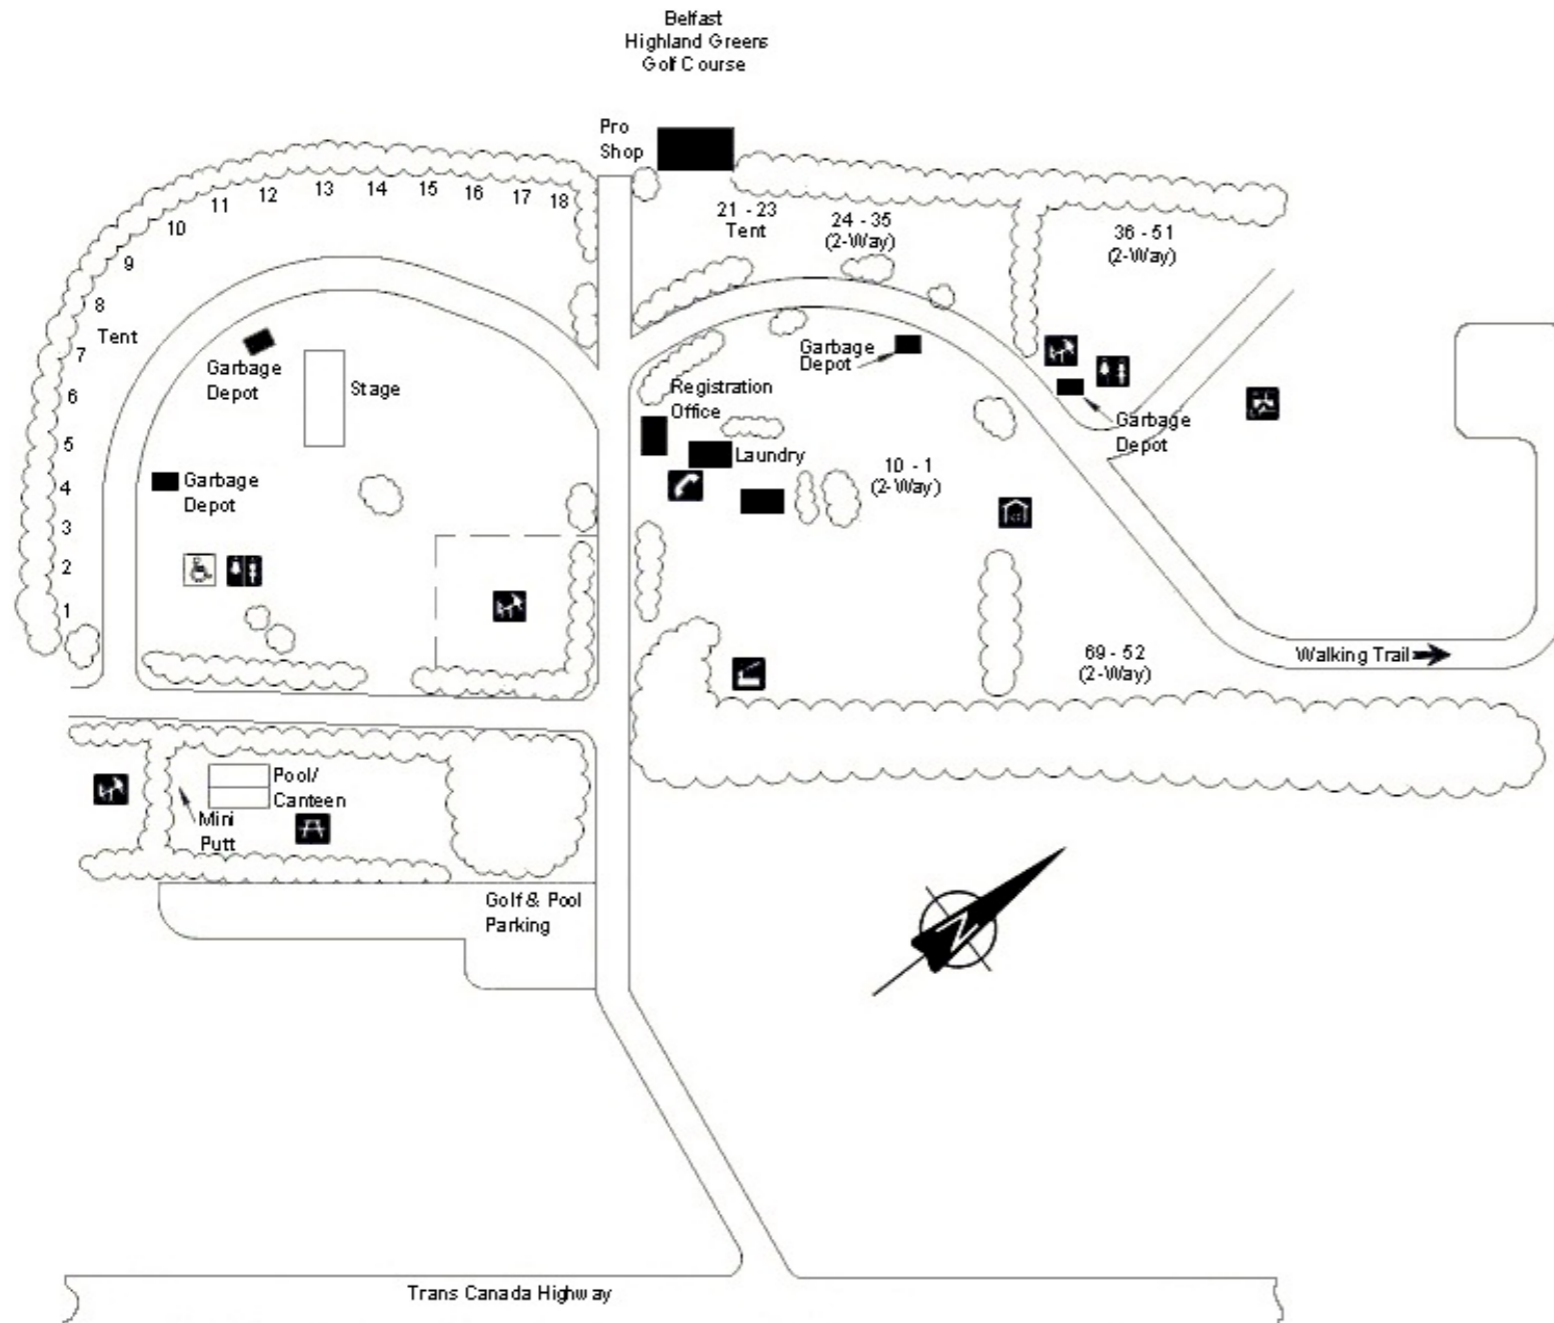

Lord Selkirk Provincial Park

Legend	
Washrooms	
Wheelchair Accessible	
Picnic Area	
Telephone	
Playground	
Drinking Water	
Dumping Station	
Kitchen Shelter	
Firewood	
Campsites	