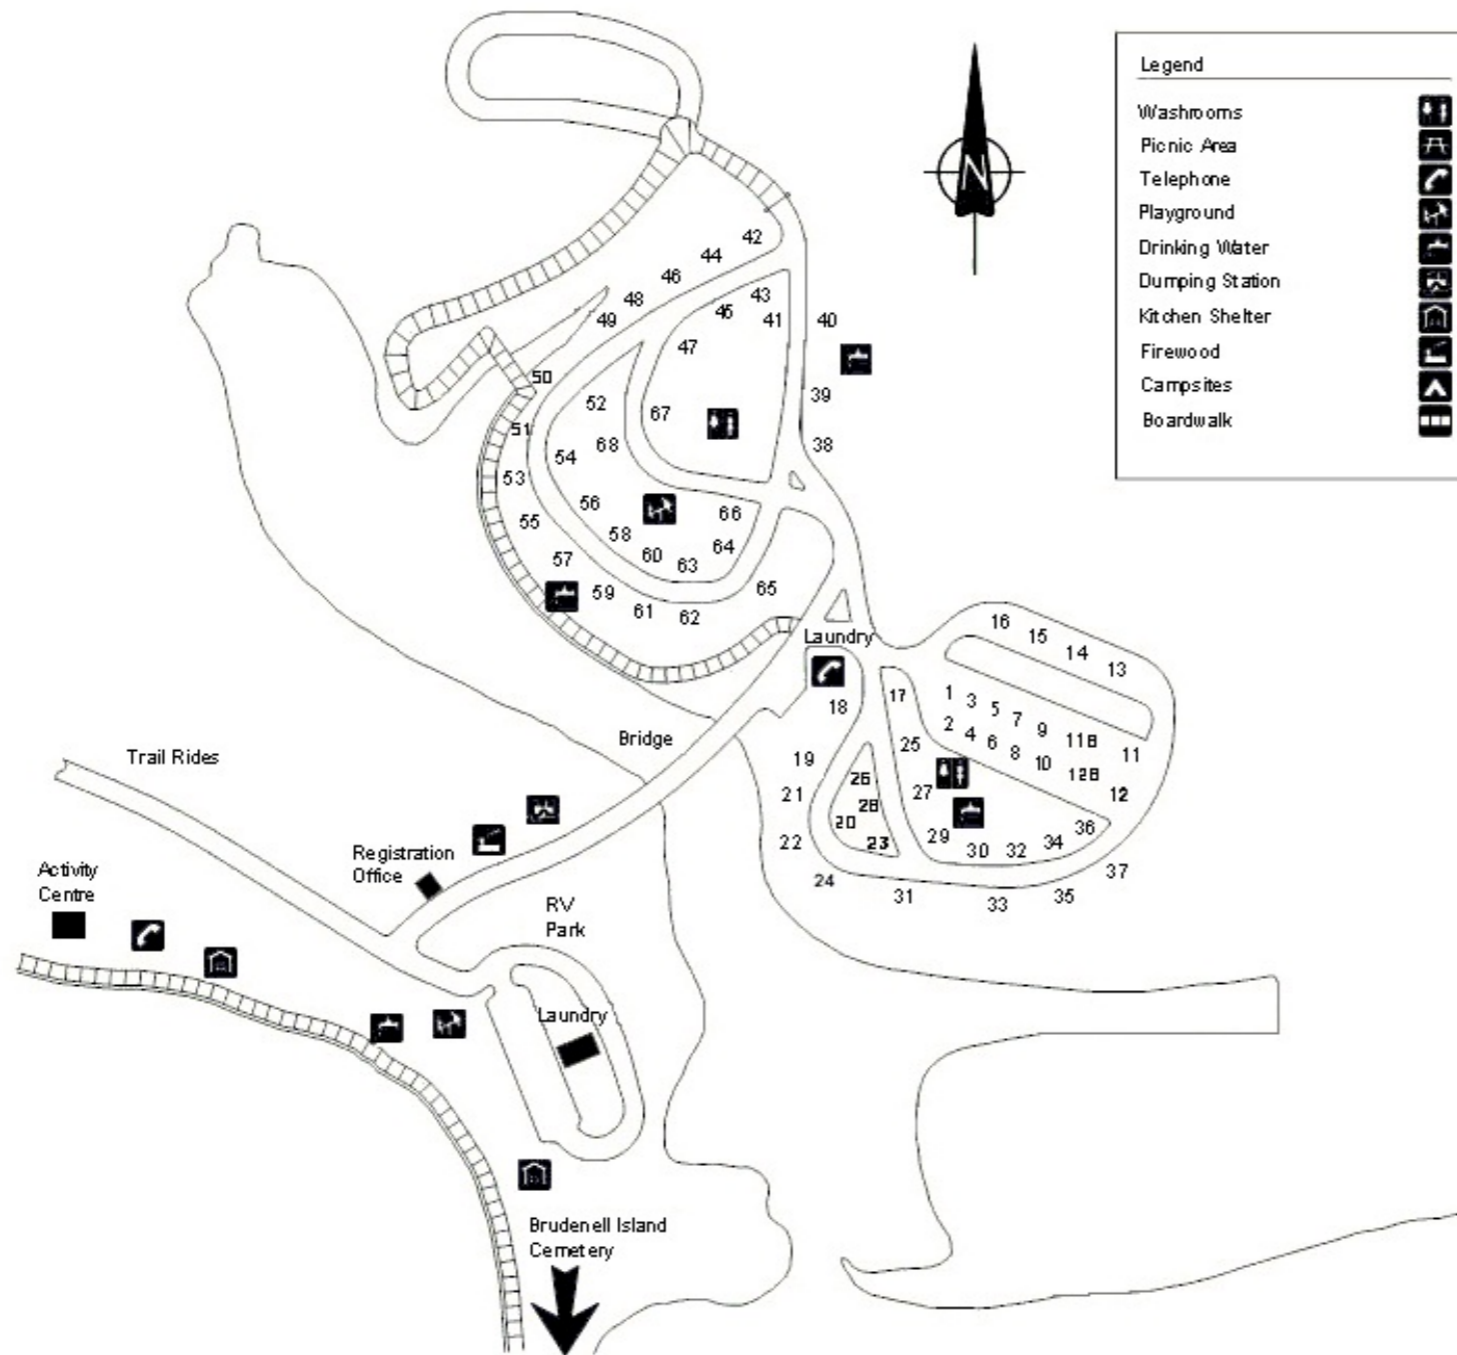

Brudenell Provincial Park

NOTES:

SERVICED SITES (LIGHTS & WATER) 1 - 16

UNSERVICED SITES 17 - 68

SITES WITH VIEW OF WATER

UNSERVICED #21, 22 AND 24

SITES CLOSE TO WASHROOMS

#15, 29, 30, 32, 34, 67, 47, 38 AND 39

-RULES-

Displaying the park camping permit beyond the EXPIRY DATE is prohibited.

CHECK-OUT time is 12:00 p.m.

VISITORS of campers must leave the park by 10:00 p.m.

QUIET HOURS are from 11:00 p.m. to 7:00 a.m.

PETS are to be on a leash not longer than 6 feet at all times.

REMOVAL of or DAMAGING park property is prohibited.

DISORDERLY CONDUCT is prohibited.

Persons not complying with park regulation will be removed, and are subject to charges under the law.

Campground
652-8966