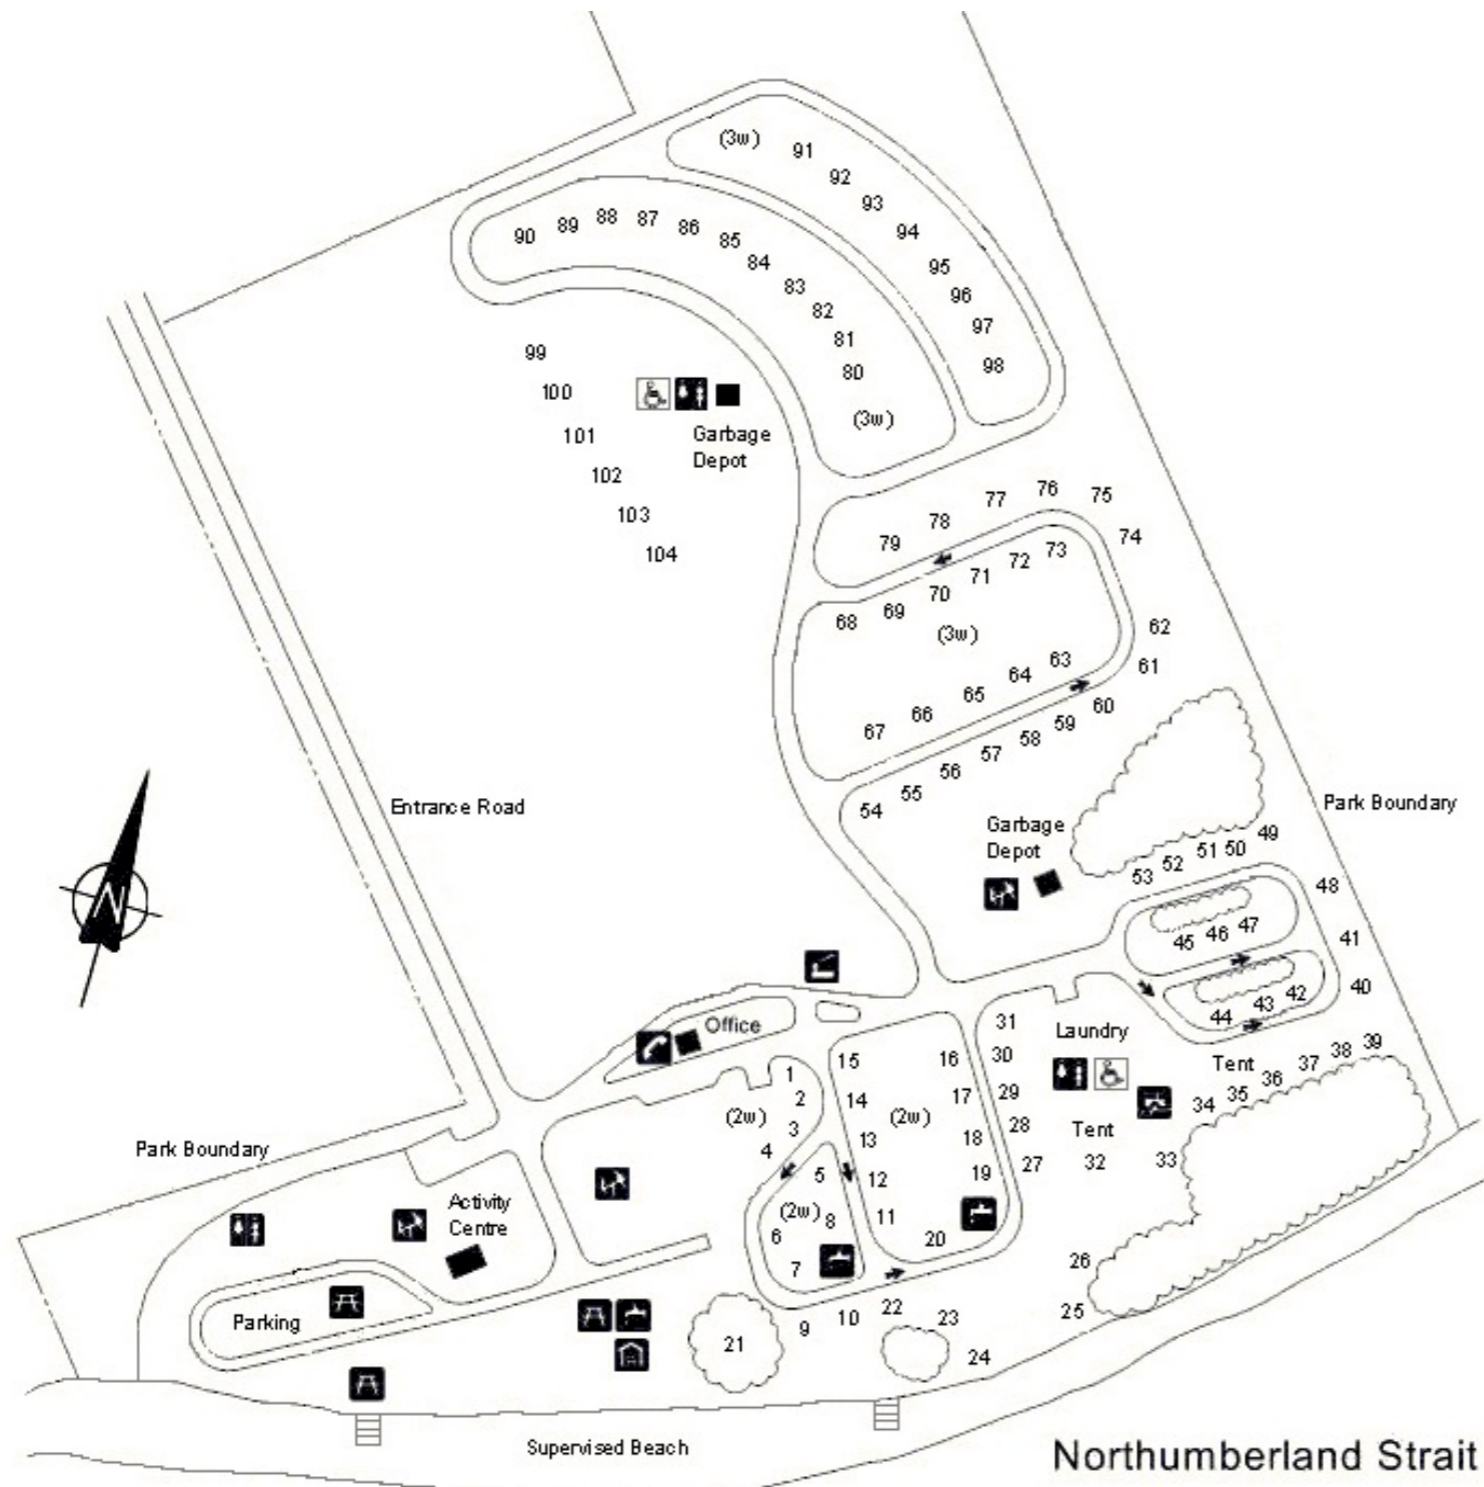

# Red Point Provincial Park

| Legend           |  |
|------------------|--|
| Wheel Chair Acc. |  |
| Washrooms        |  |
| Picnic Area      |  |
| Telephone        |  |
| Playground       |  |
| Drinking Water   |  |
| Dumping Station  |  |
| Kitchen Shelter  |  |
| Firewood         |  |
| Campsites        |  |