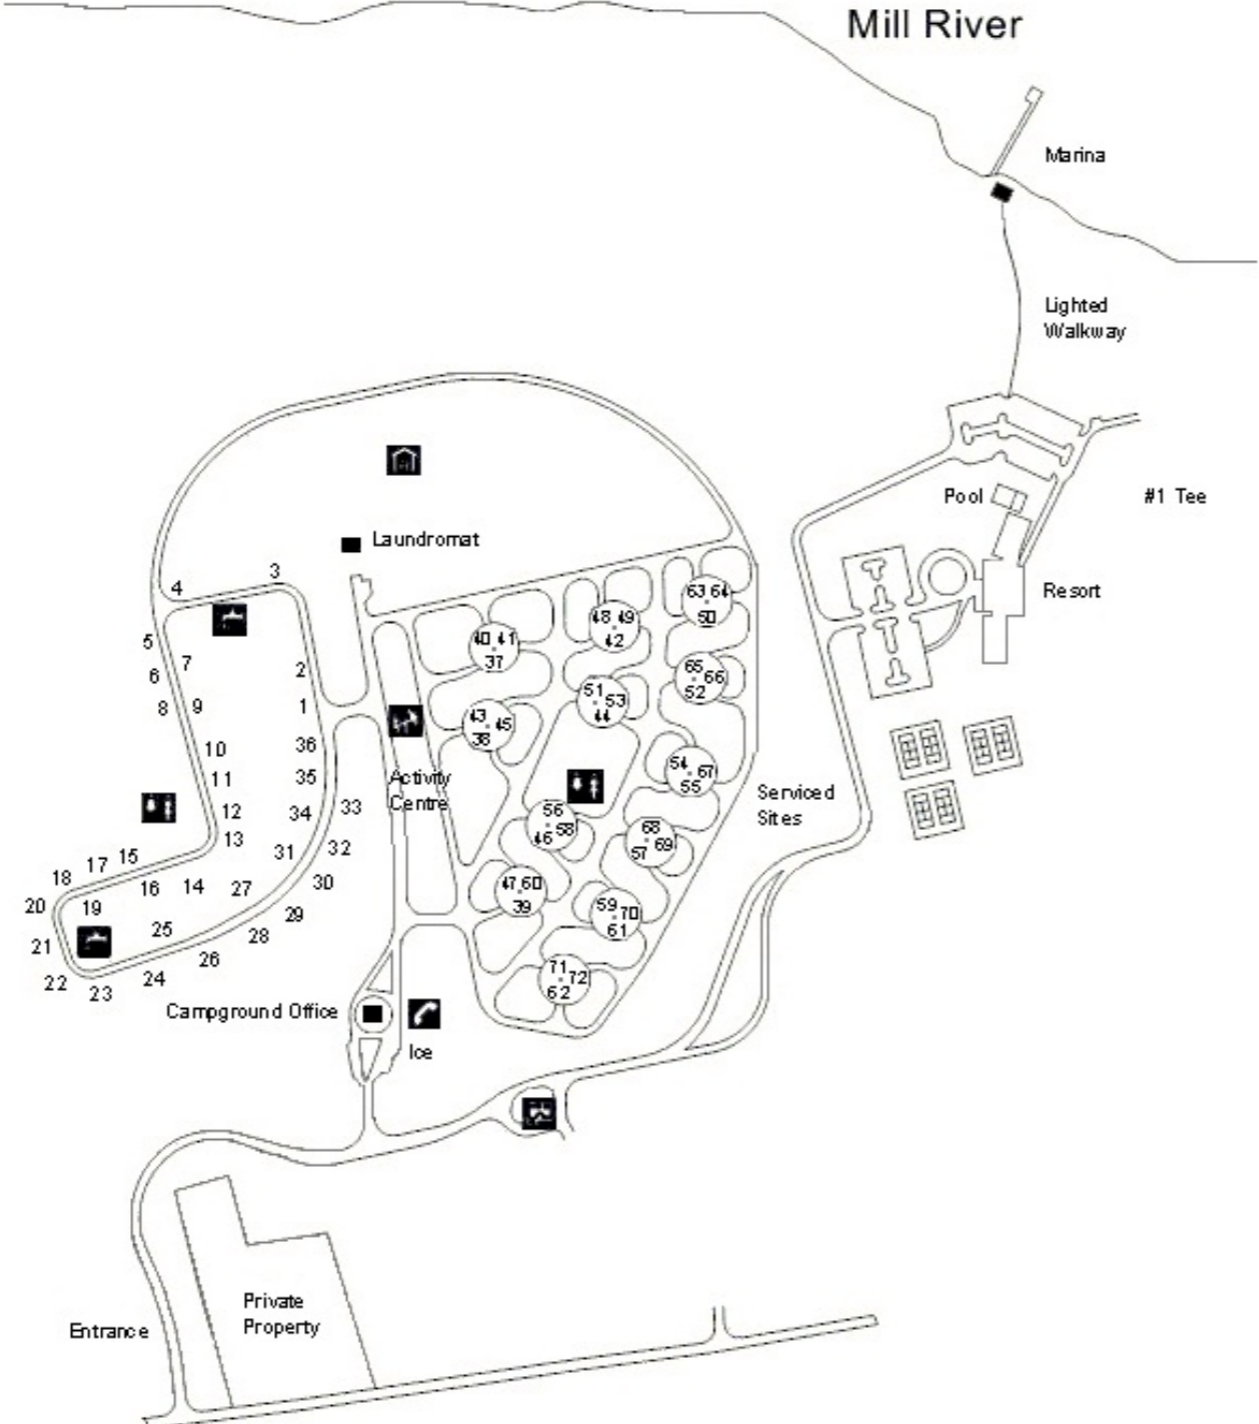

# Mill River Provincial Park

**Legend**

- Washrooms
- Picnic Area
- Telephone
- Playground
- Drinking Water
- Dumping Station
- Kitchen Shelter
- Firewood
- Campsites