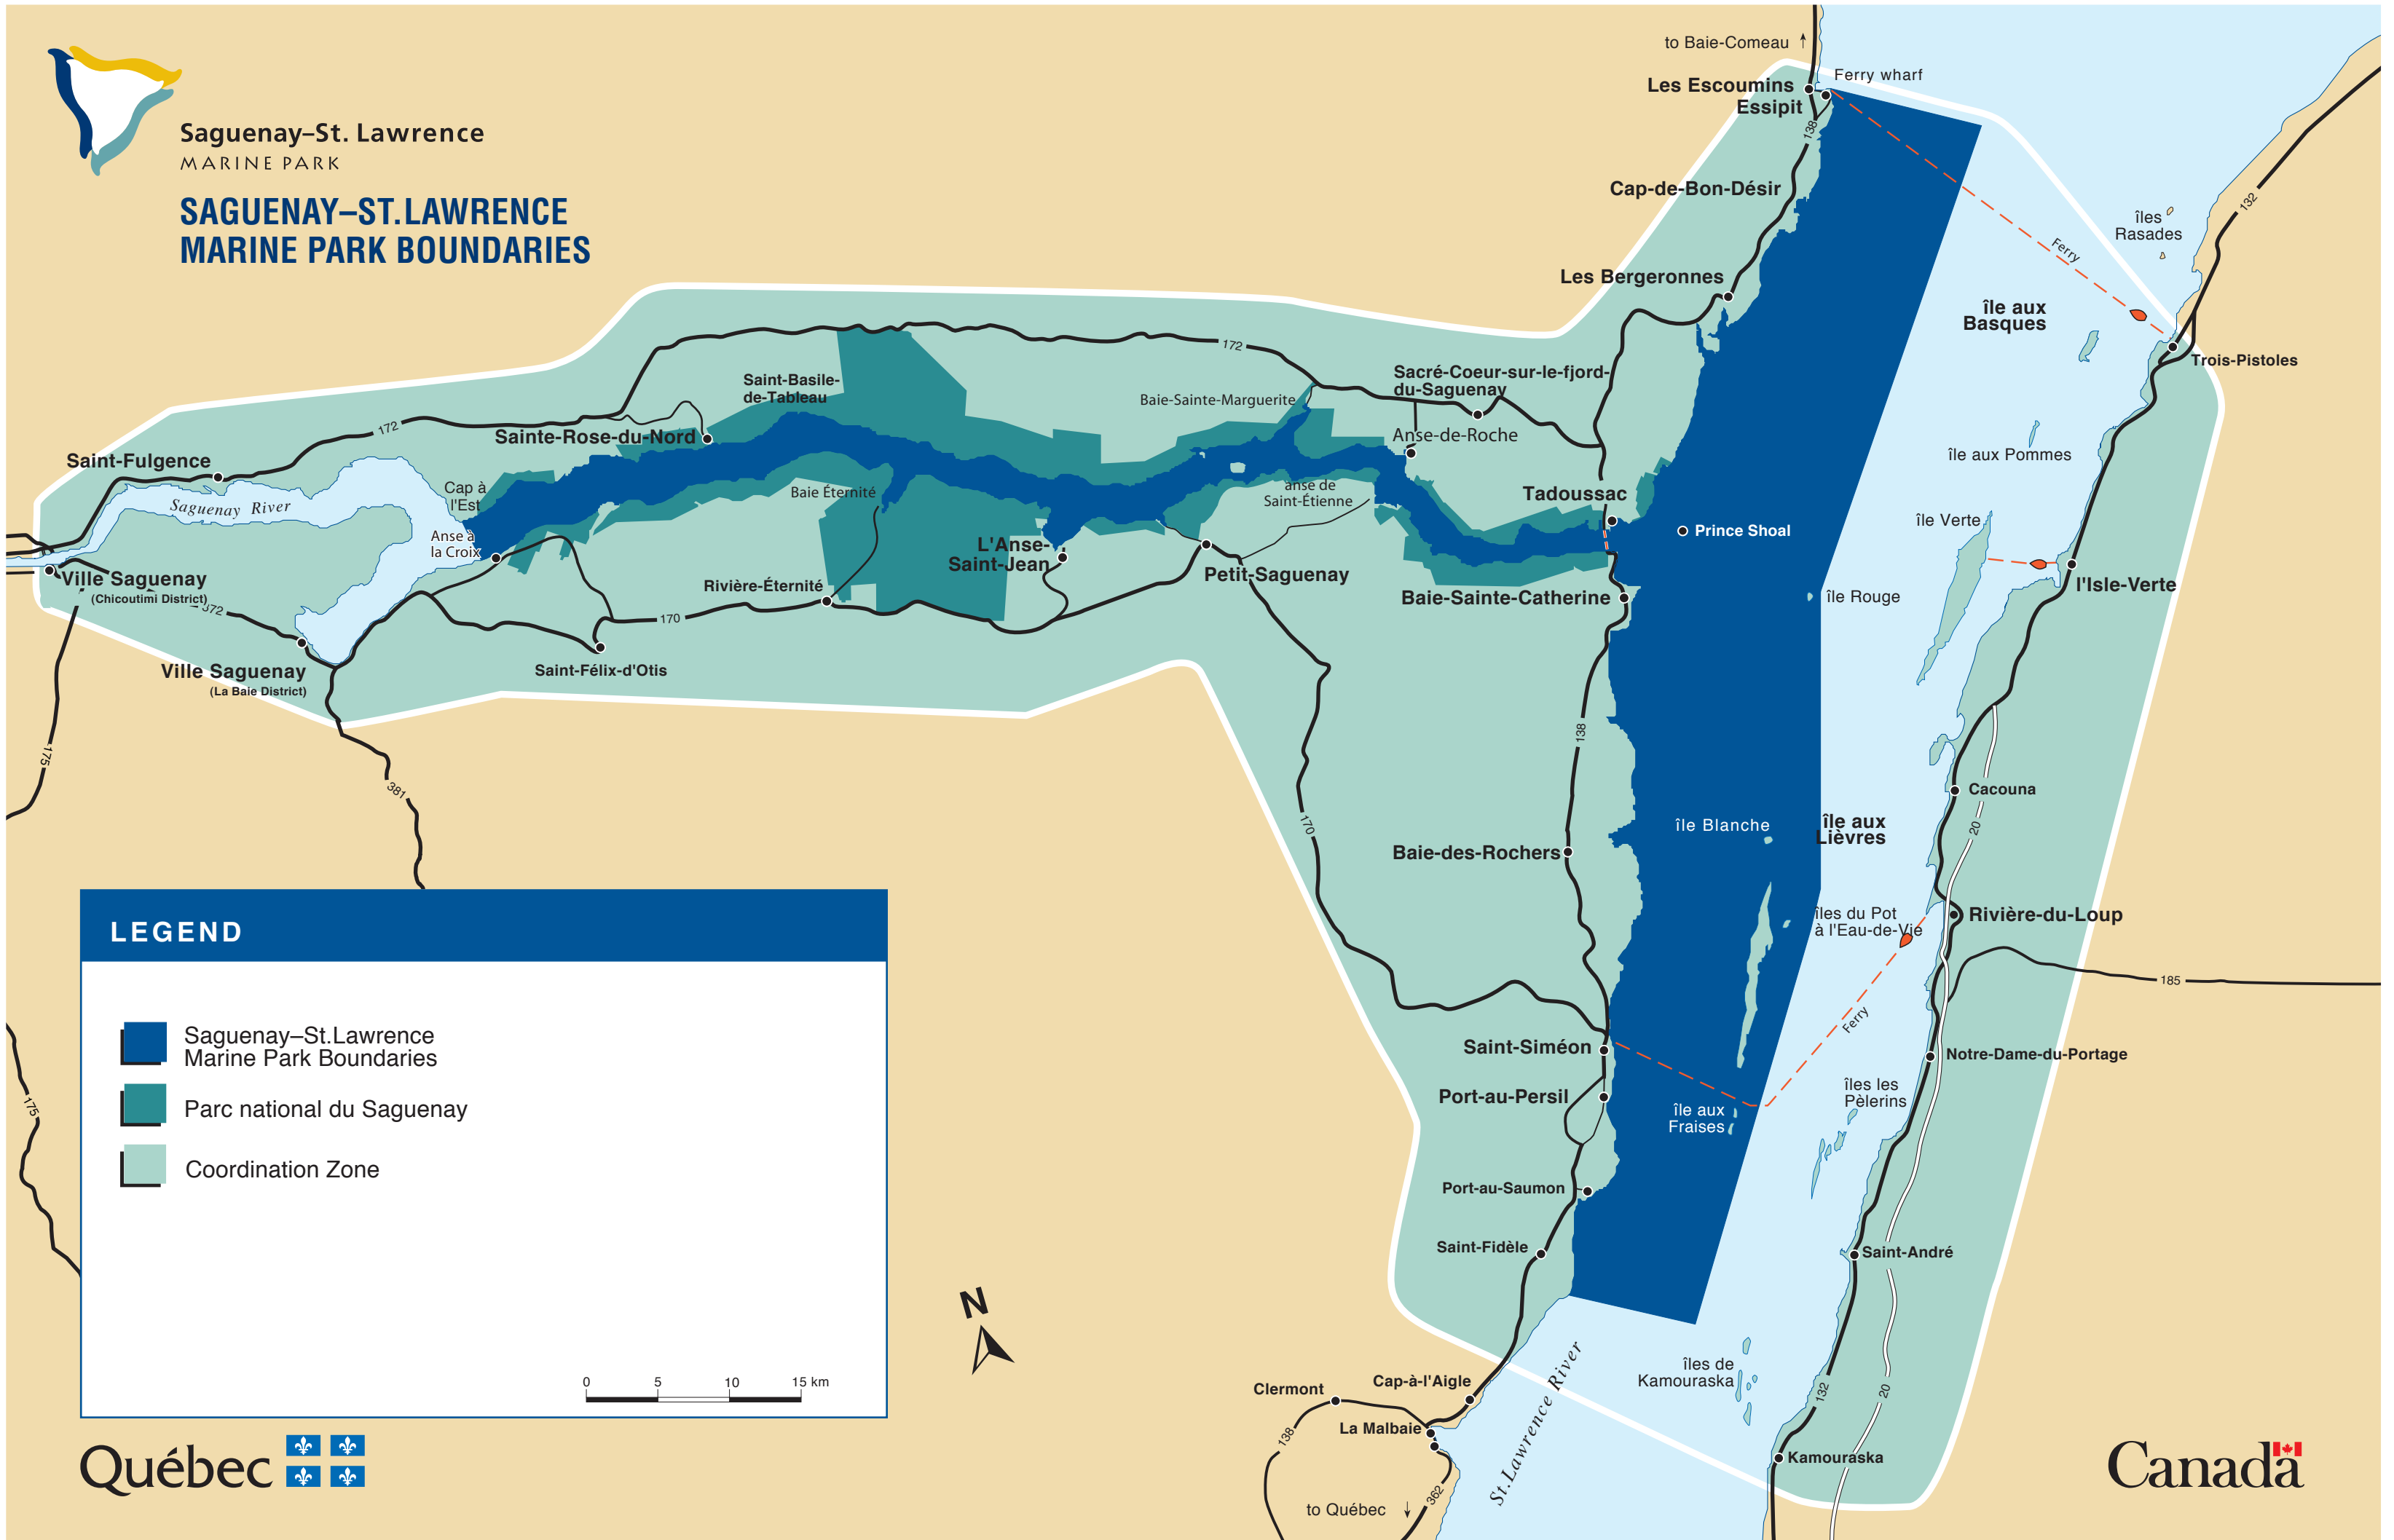

Saguenay-St. Lawrence
MARINE PARK

SAGUENAY-ST. LAWRENCE MARINE PARK BOUNDARIES

LEGEND

- Saguenay-St. Lawrence Marine Park Boundaries
- Parc national du Saguenay
- Coordination Zone