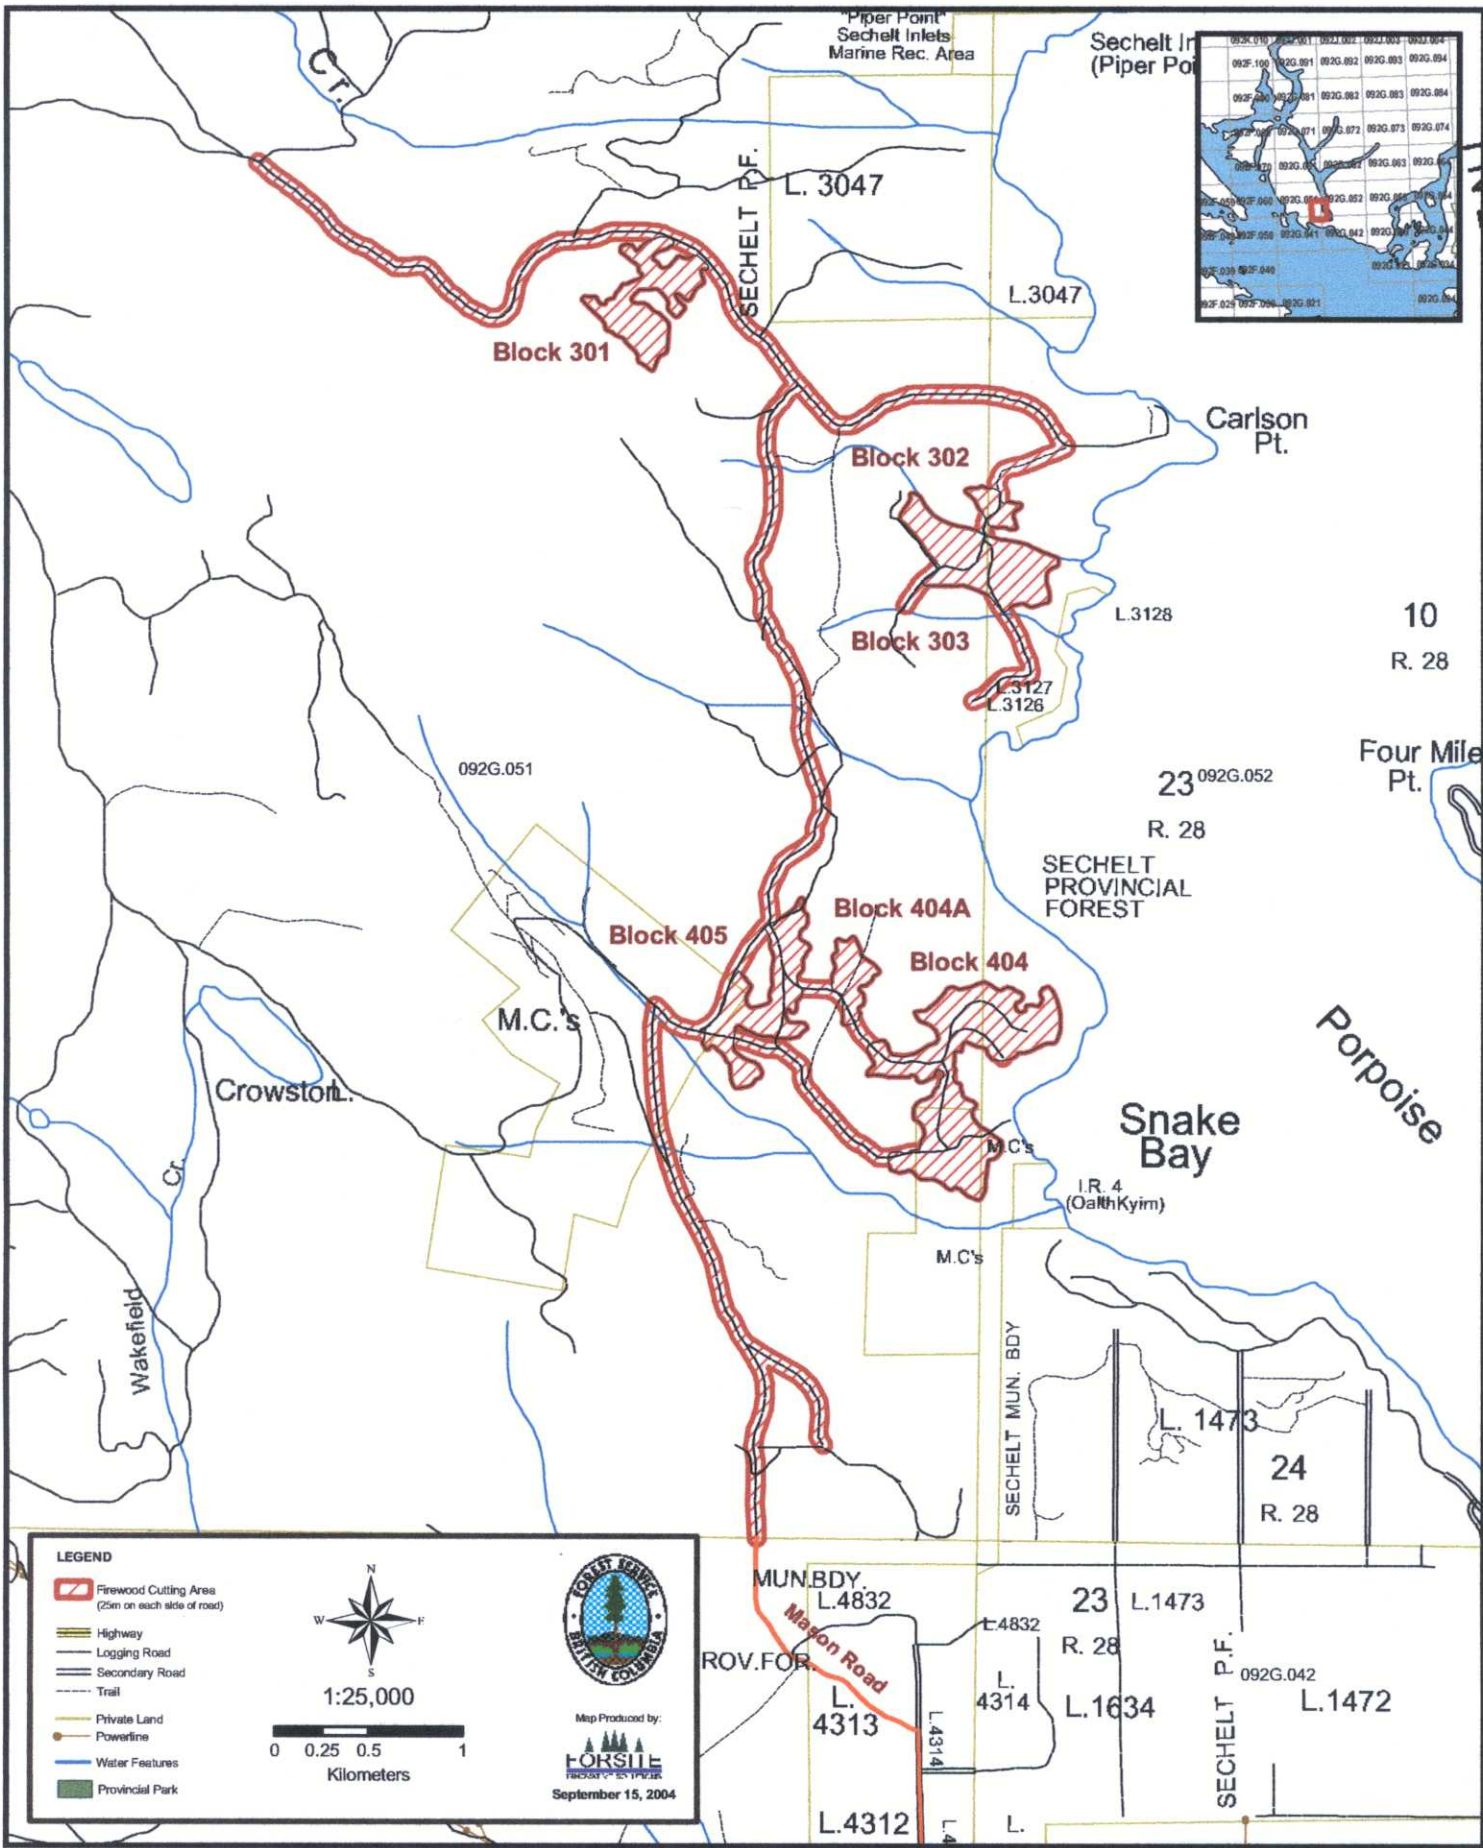

Carlson Pt. Firewood Cutting Area

- LEGEND**
- Firewood Cutting Area (25m on each side of road)
 - Highway
 - Logging Road
 - Secondary Road
 - Trail
 - Private Land
 - Powerline
 - Water Features
 - Provincial Park

1:25,000

Map Produced by:
FORSITE
 FOREST CONSULTANTS
 September 15, 2004