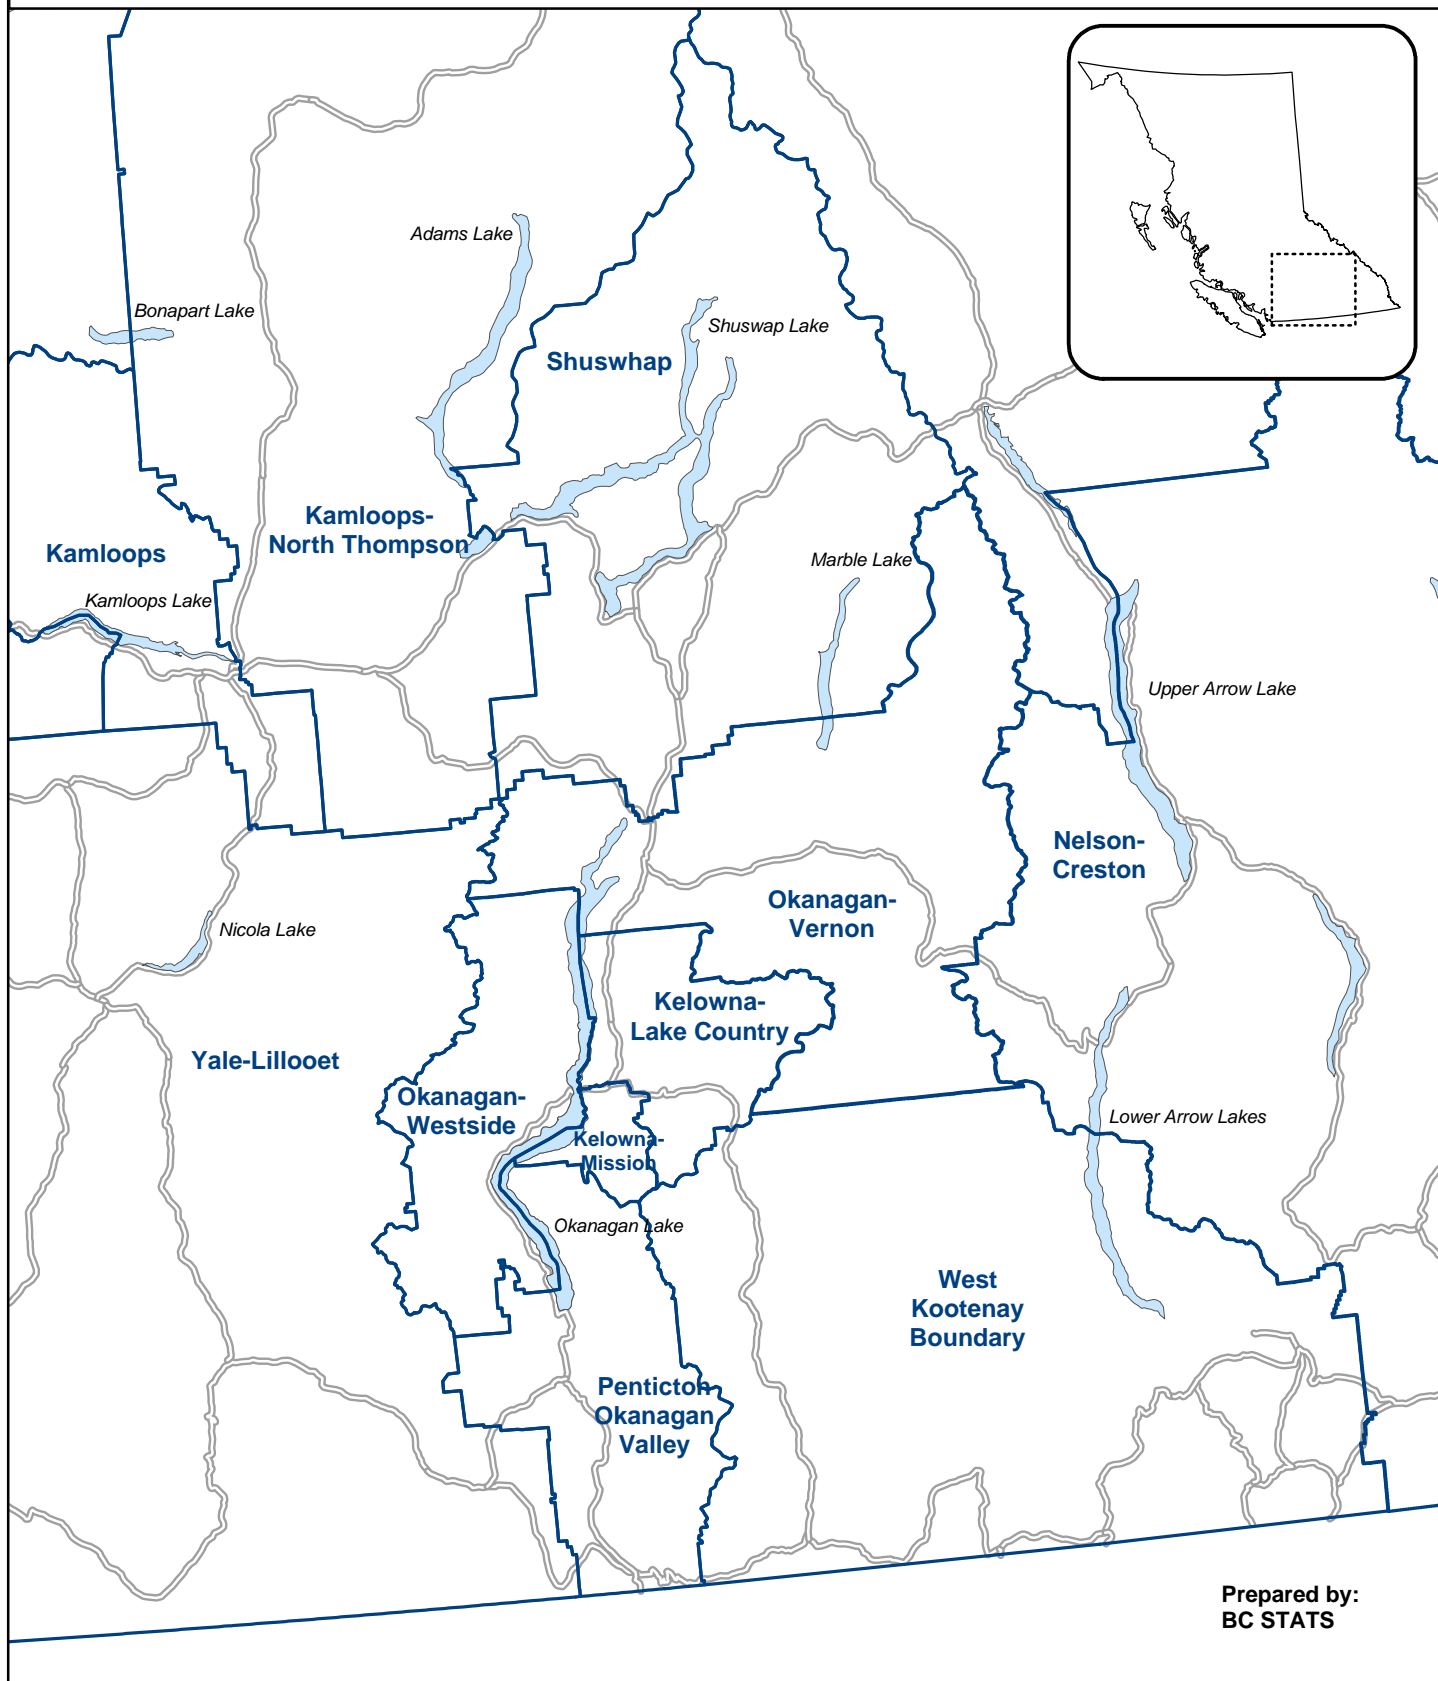

Provincial Electoral Districts

Okanagan Inset

June 1999

Prepared by:
BC STATS