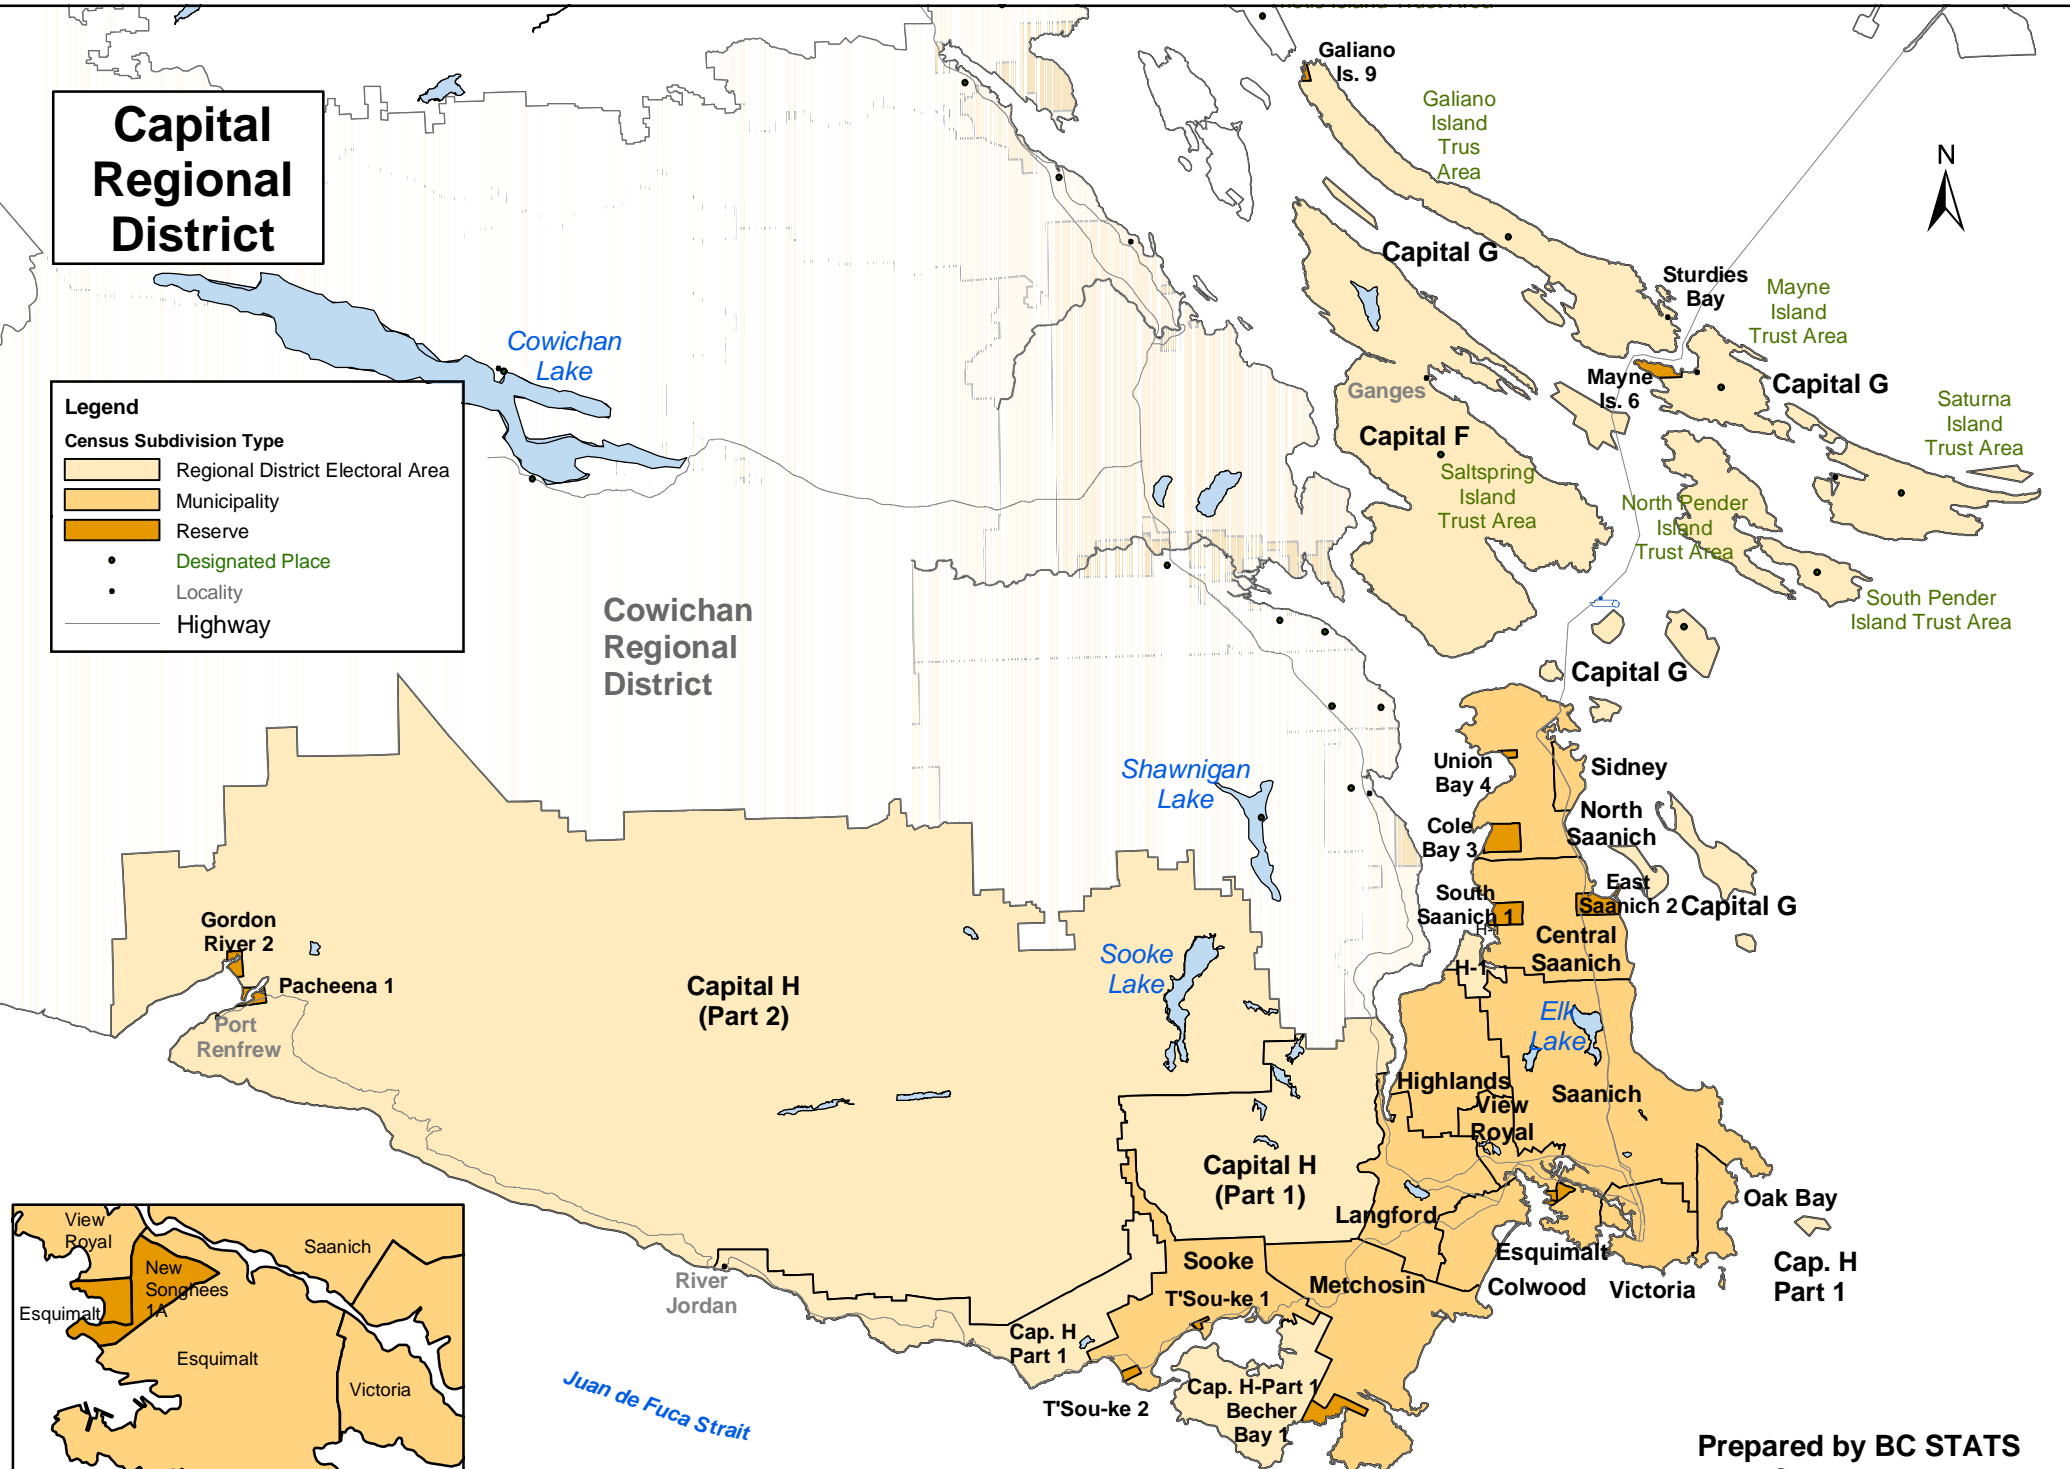

Capital Regional District

Legend

Census Subdivision Type

- Regional District Electoral Area
- Municipality
- Reserve
- Designated Place
- Locality
- Highway

Prepared by BC STATS
 2001 Census
 Statistics Canada