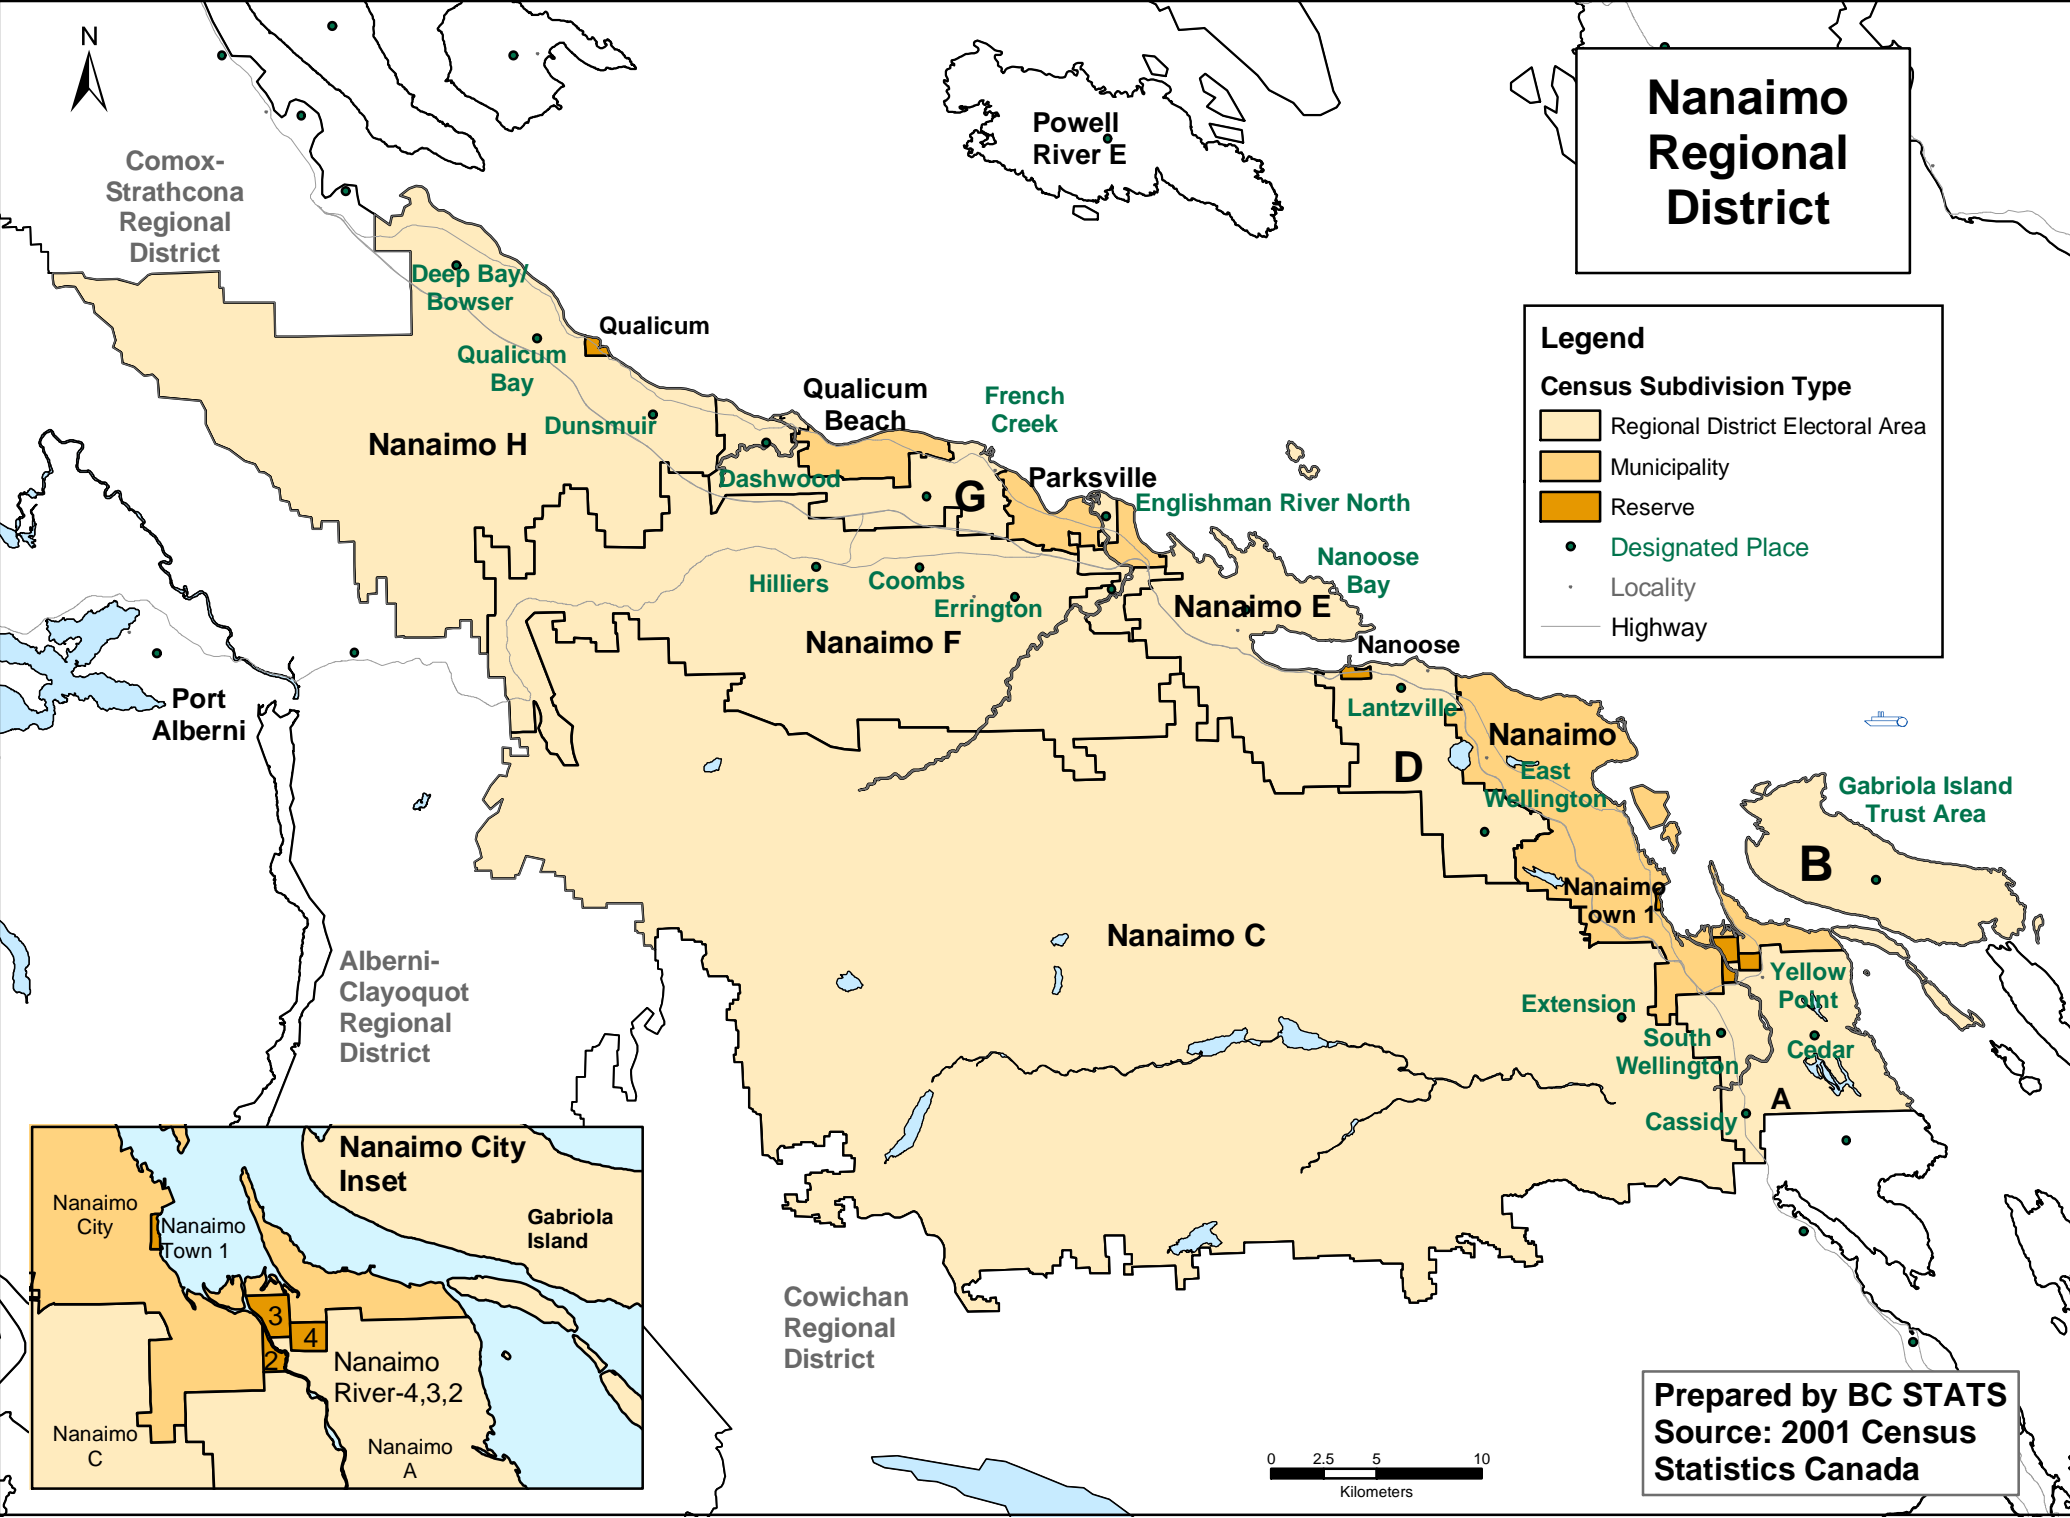

Nanaimo Regional District

Legend

Census Subdivision Type

- Regional District Electoral Area
- Municipality
- Reserve
- Designated Place
- Locality
- Highway

Prepared by BC STATS
 Source: 2001 Census
 Statistics Canada