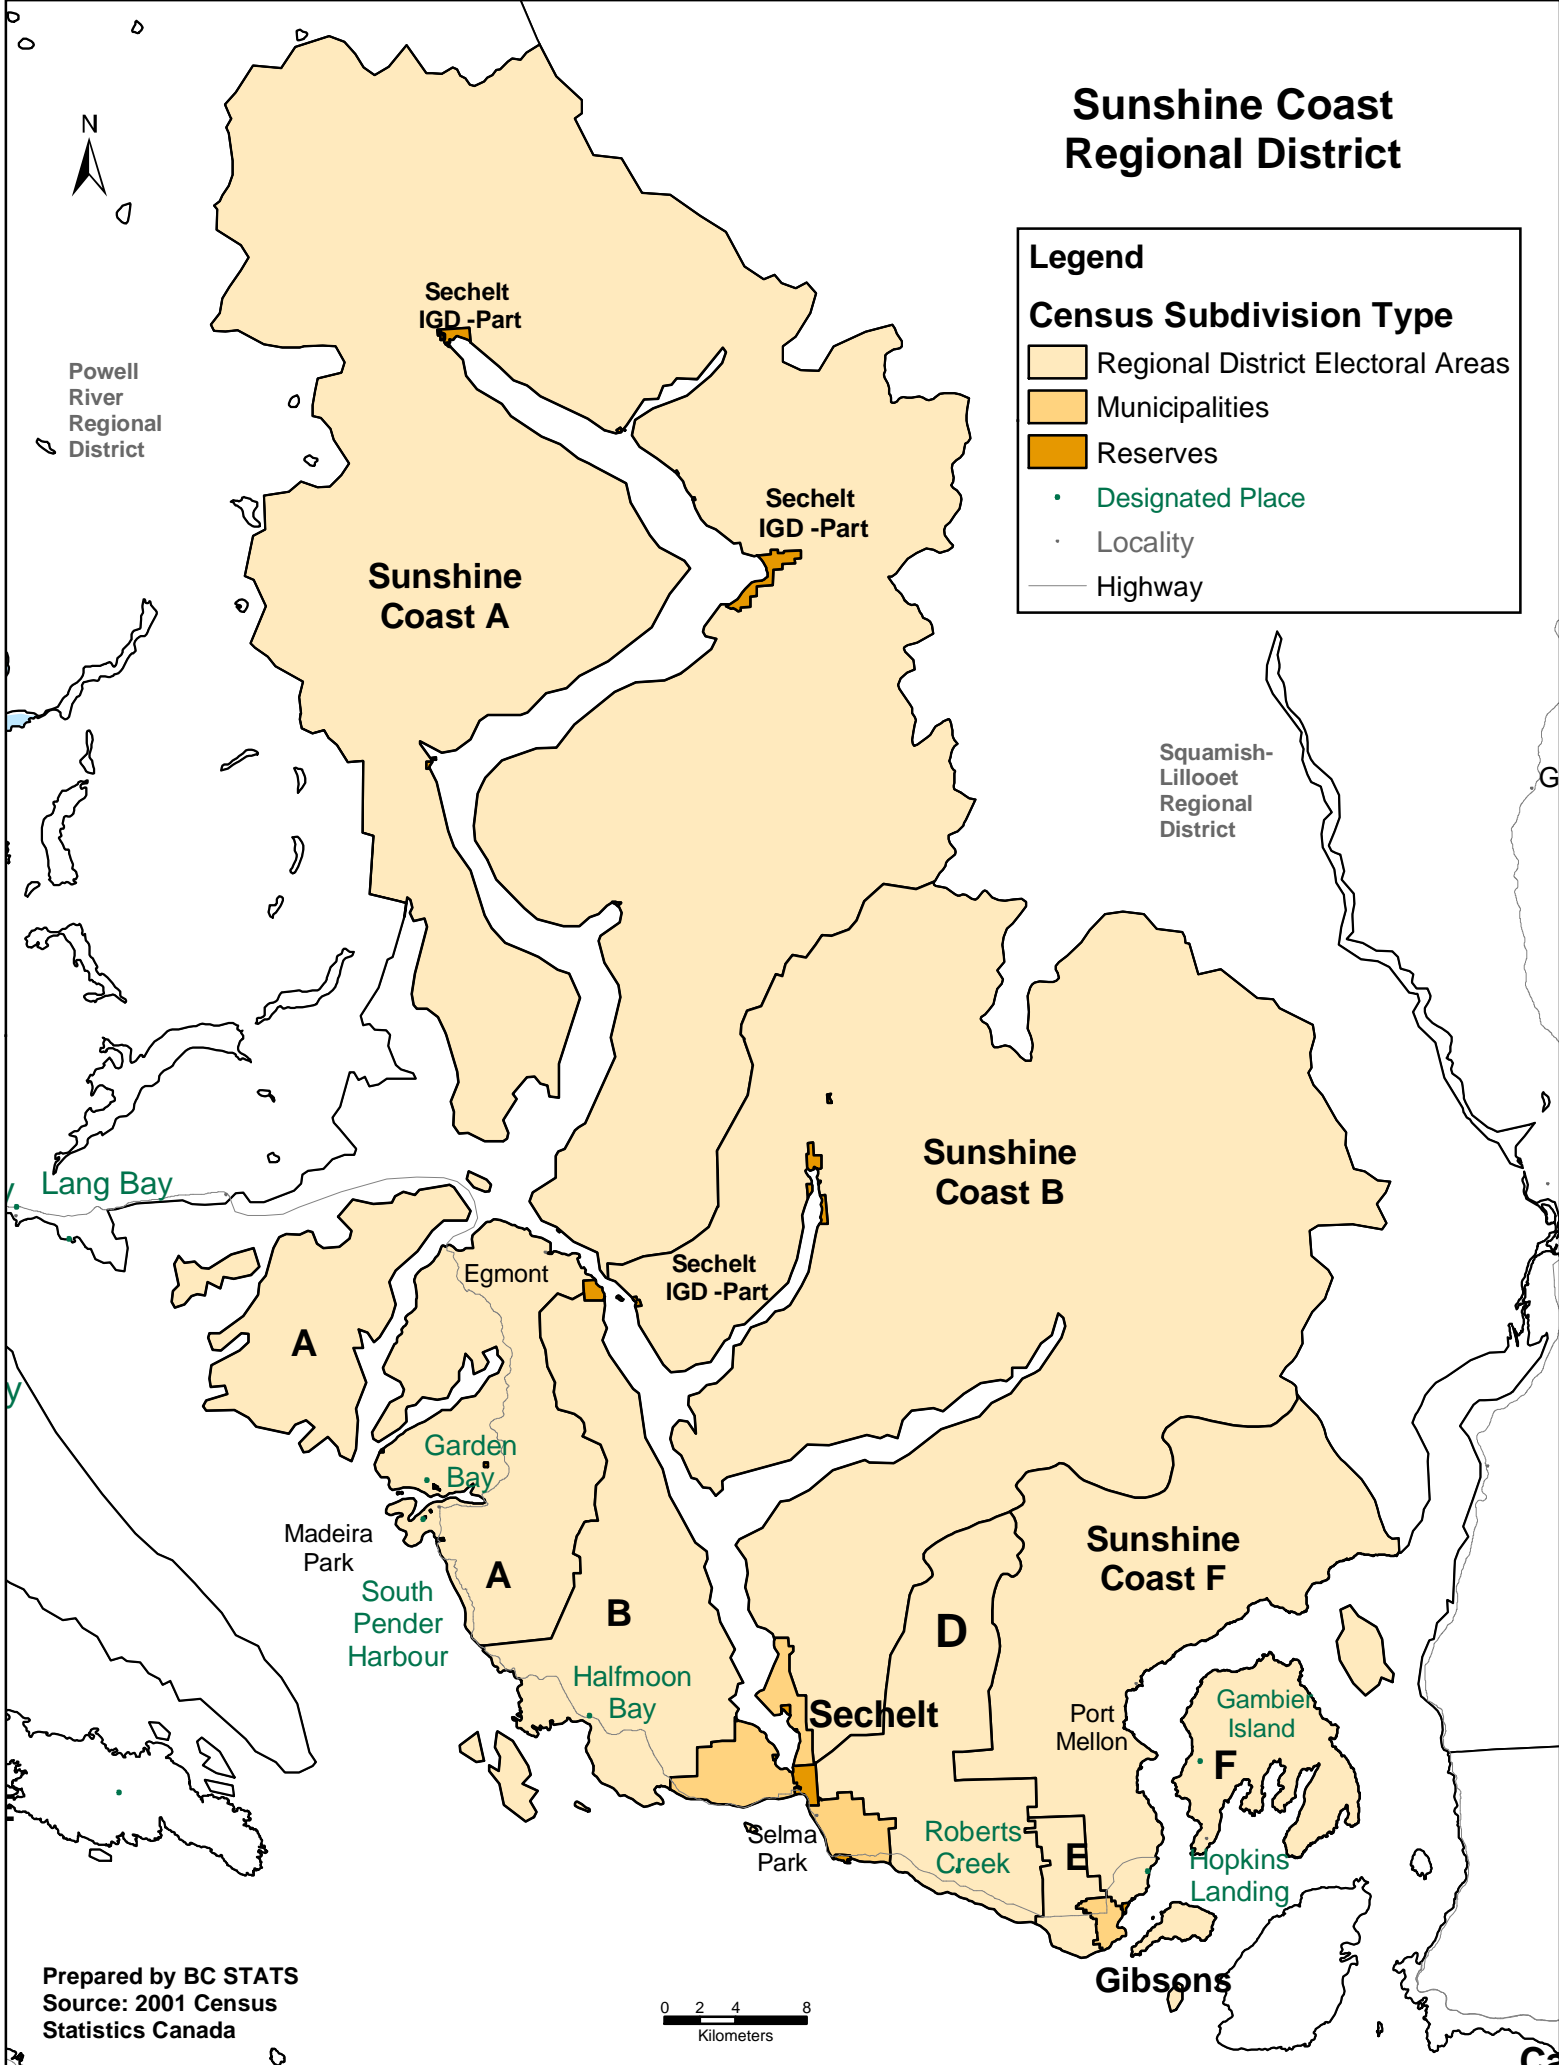

Sunshine Coast Regional District

Legend

Census Subdivision Type

- Regional District Electoral Areas
- Municipalities
- Reserves
- Designated Place
- Locality
- Highway

Powell River Regional District

Squamish-Lillooet Regional District

Lang Bay

Sunshine Coast A

Sunshine Coast B

Sunshine Coast F

Madeira Park

South Pender Harbour

Halfmoon Bay

Sechelt

Port Mellon

Gambier Island

Selma Park

Roberts Creek

Hopkins Landing

Gibsons

Prepared by BC STATS
Source: 2001 Census
Statistics Canada

0 2 4 8
Kilometers