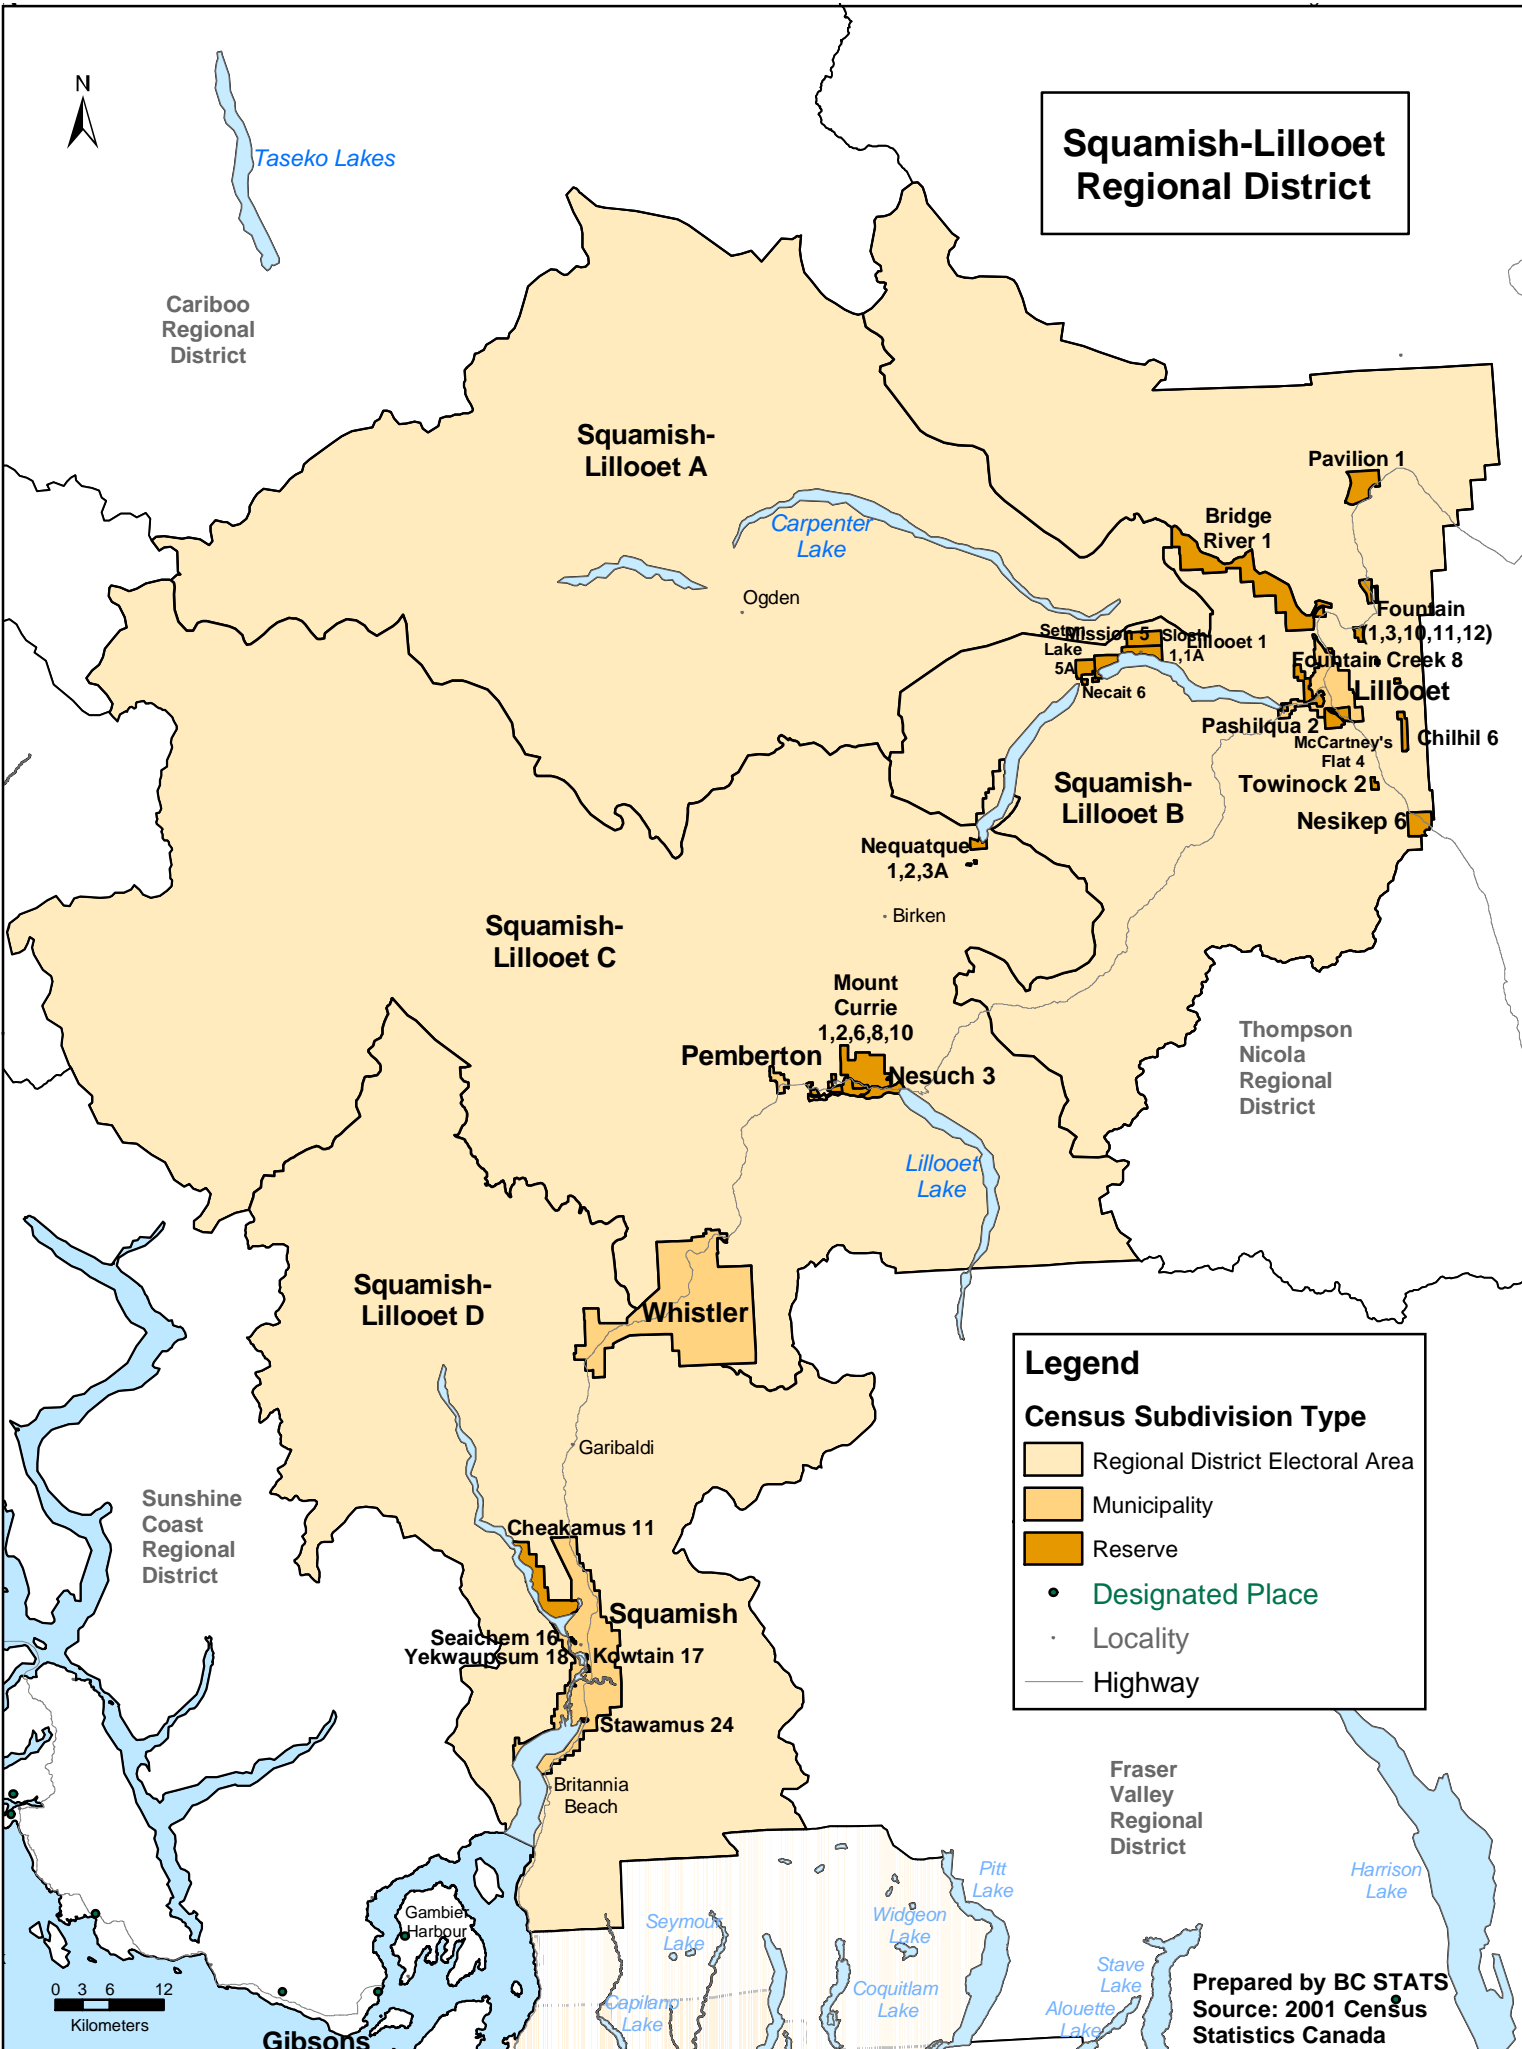

Squamish-Lillooet Regional District

Legend

Census Subdivision Type

- Regional District Electoral Area
- Municipality
- Reserve
- Designated Place
- Locality
- Highway