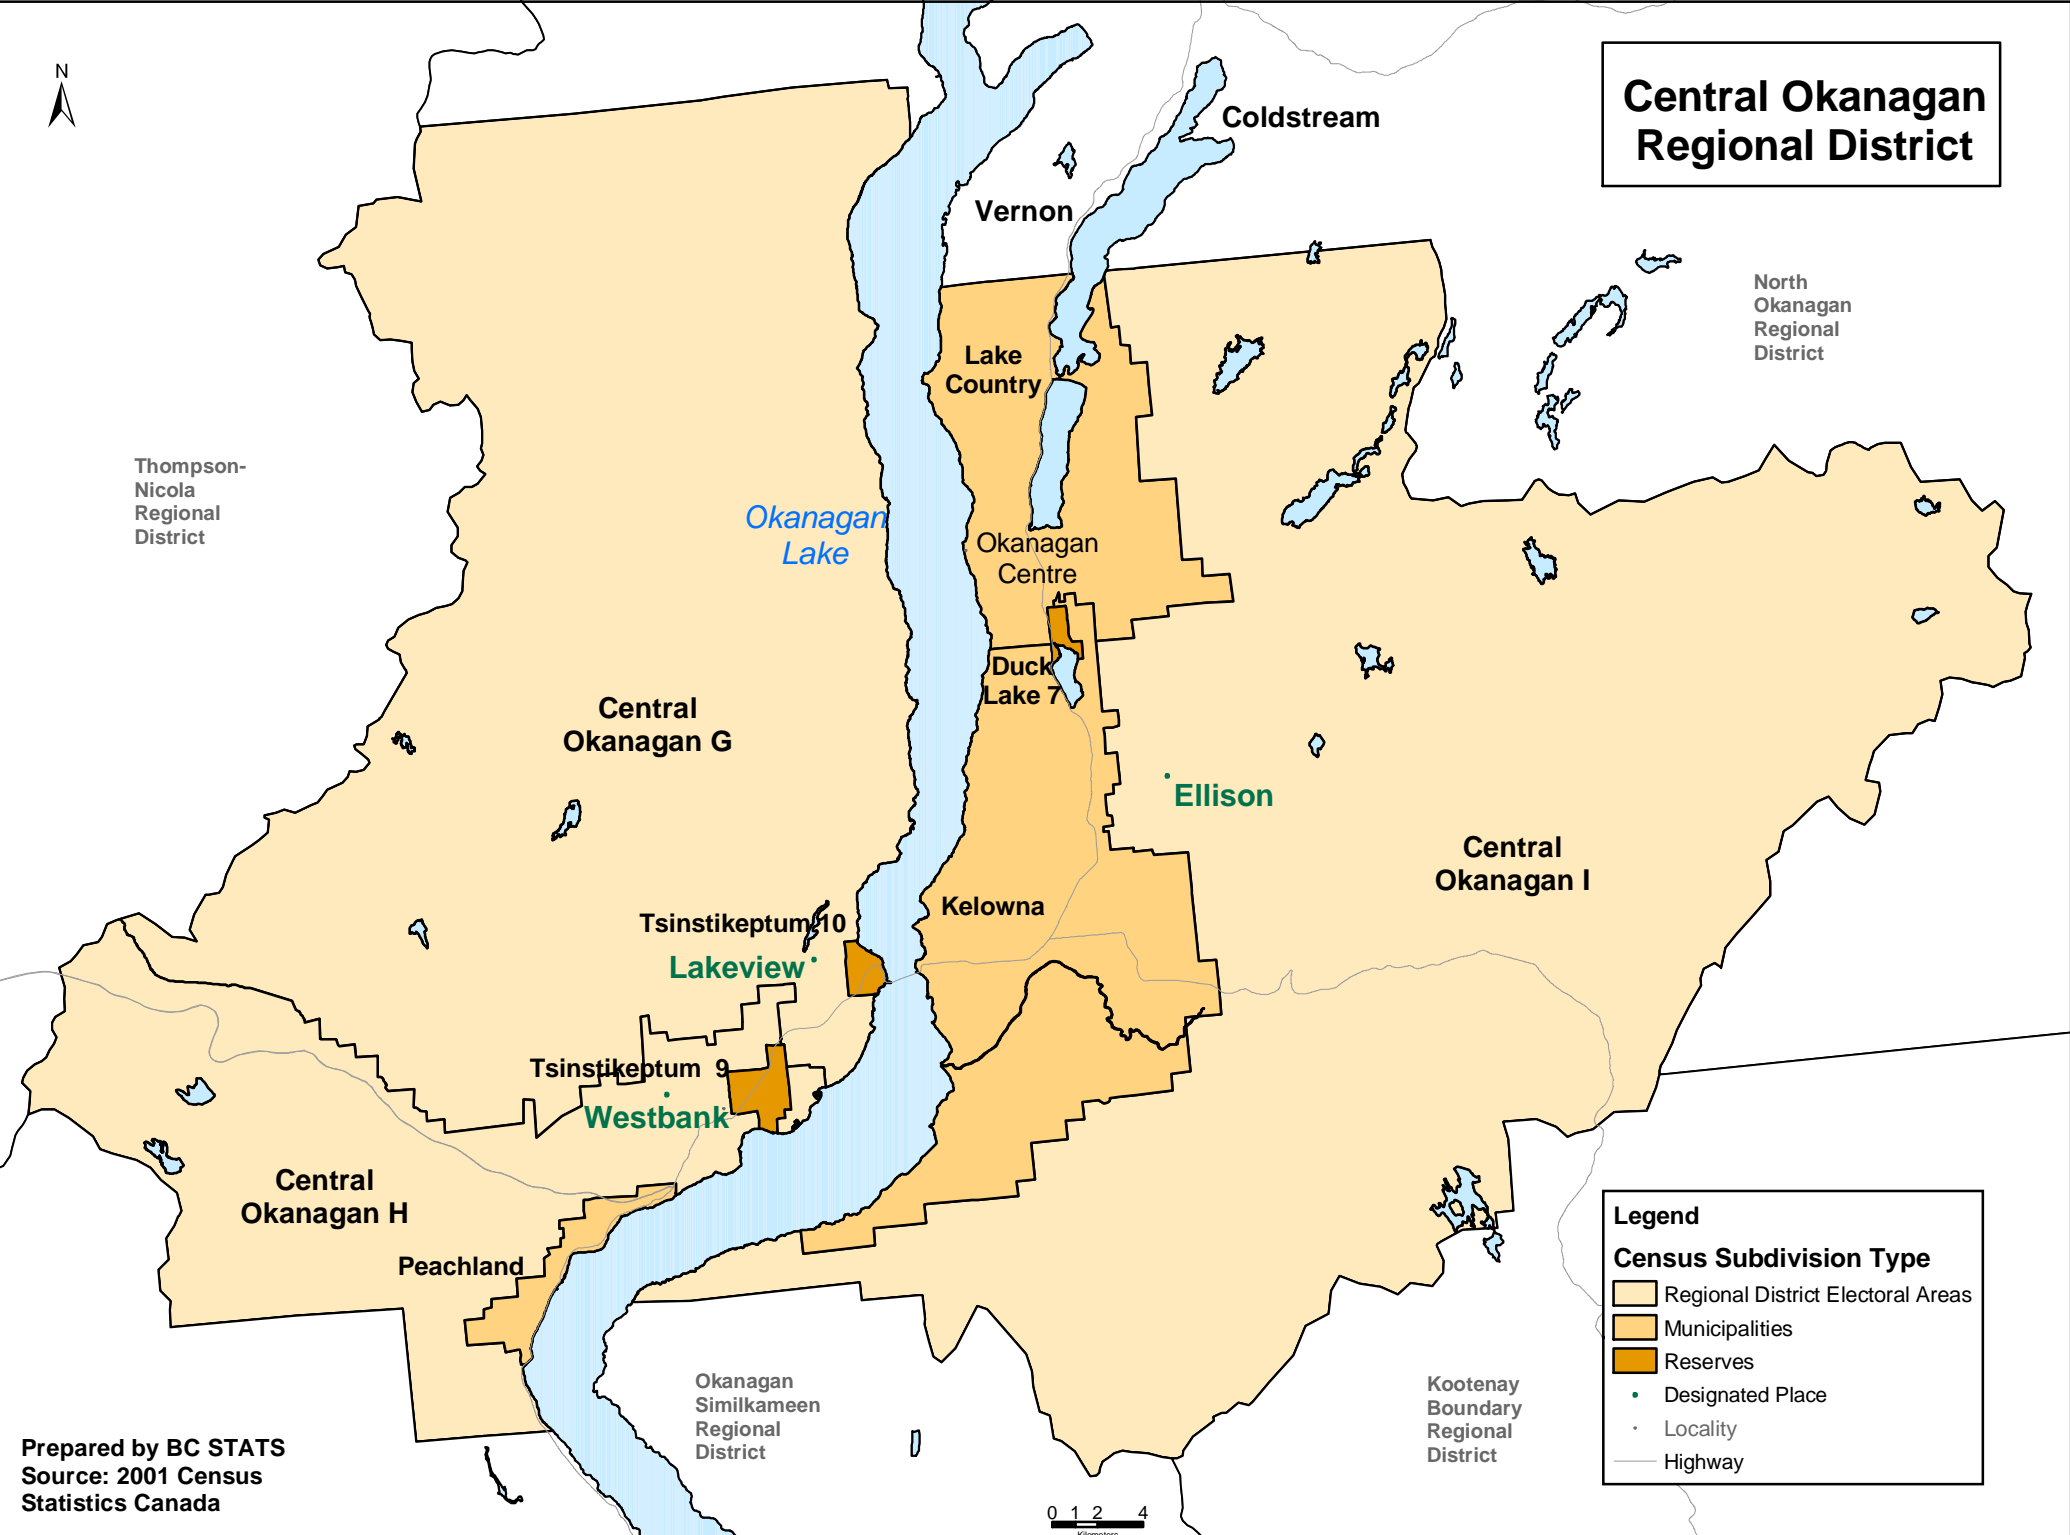

# Central Okanagan Regional District

Thompson-Nicola Regional District

North Okanagan Regional District

Coldstream

Vernon

Lake Country

Okanagan Centre

Duck Lake 7

Central Okanagan G

Ellison

Central Okanagan I

Tsinstikeptum 10

Kelowna

Lakeview

Tsinstikeptum 9

Westbank

Central Okanagan H

Peachland

Okanagan Similkameen Regional District

Kootenay Boundary Regional District

**Legend**

**Census Subdivision Type**

- Regional District Electoral Areas
- Municipalities
- Reserves
- Designated Place
- Locality
- Highway