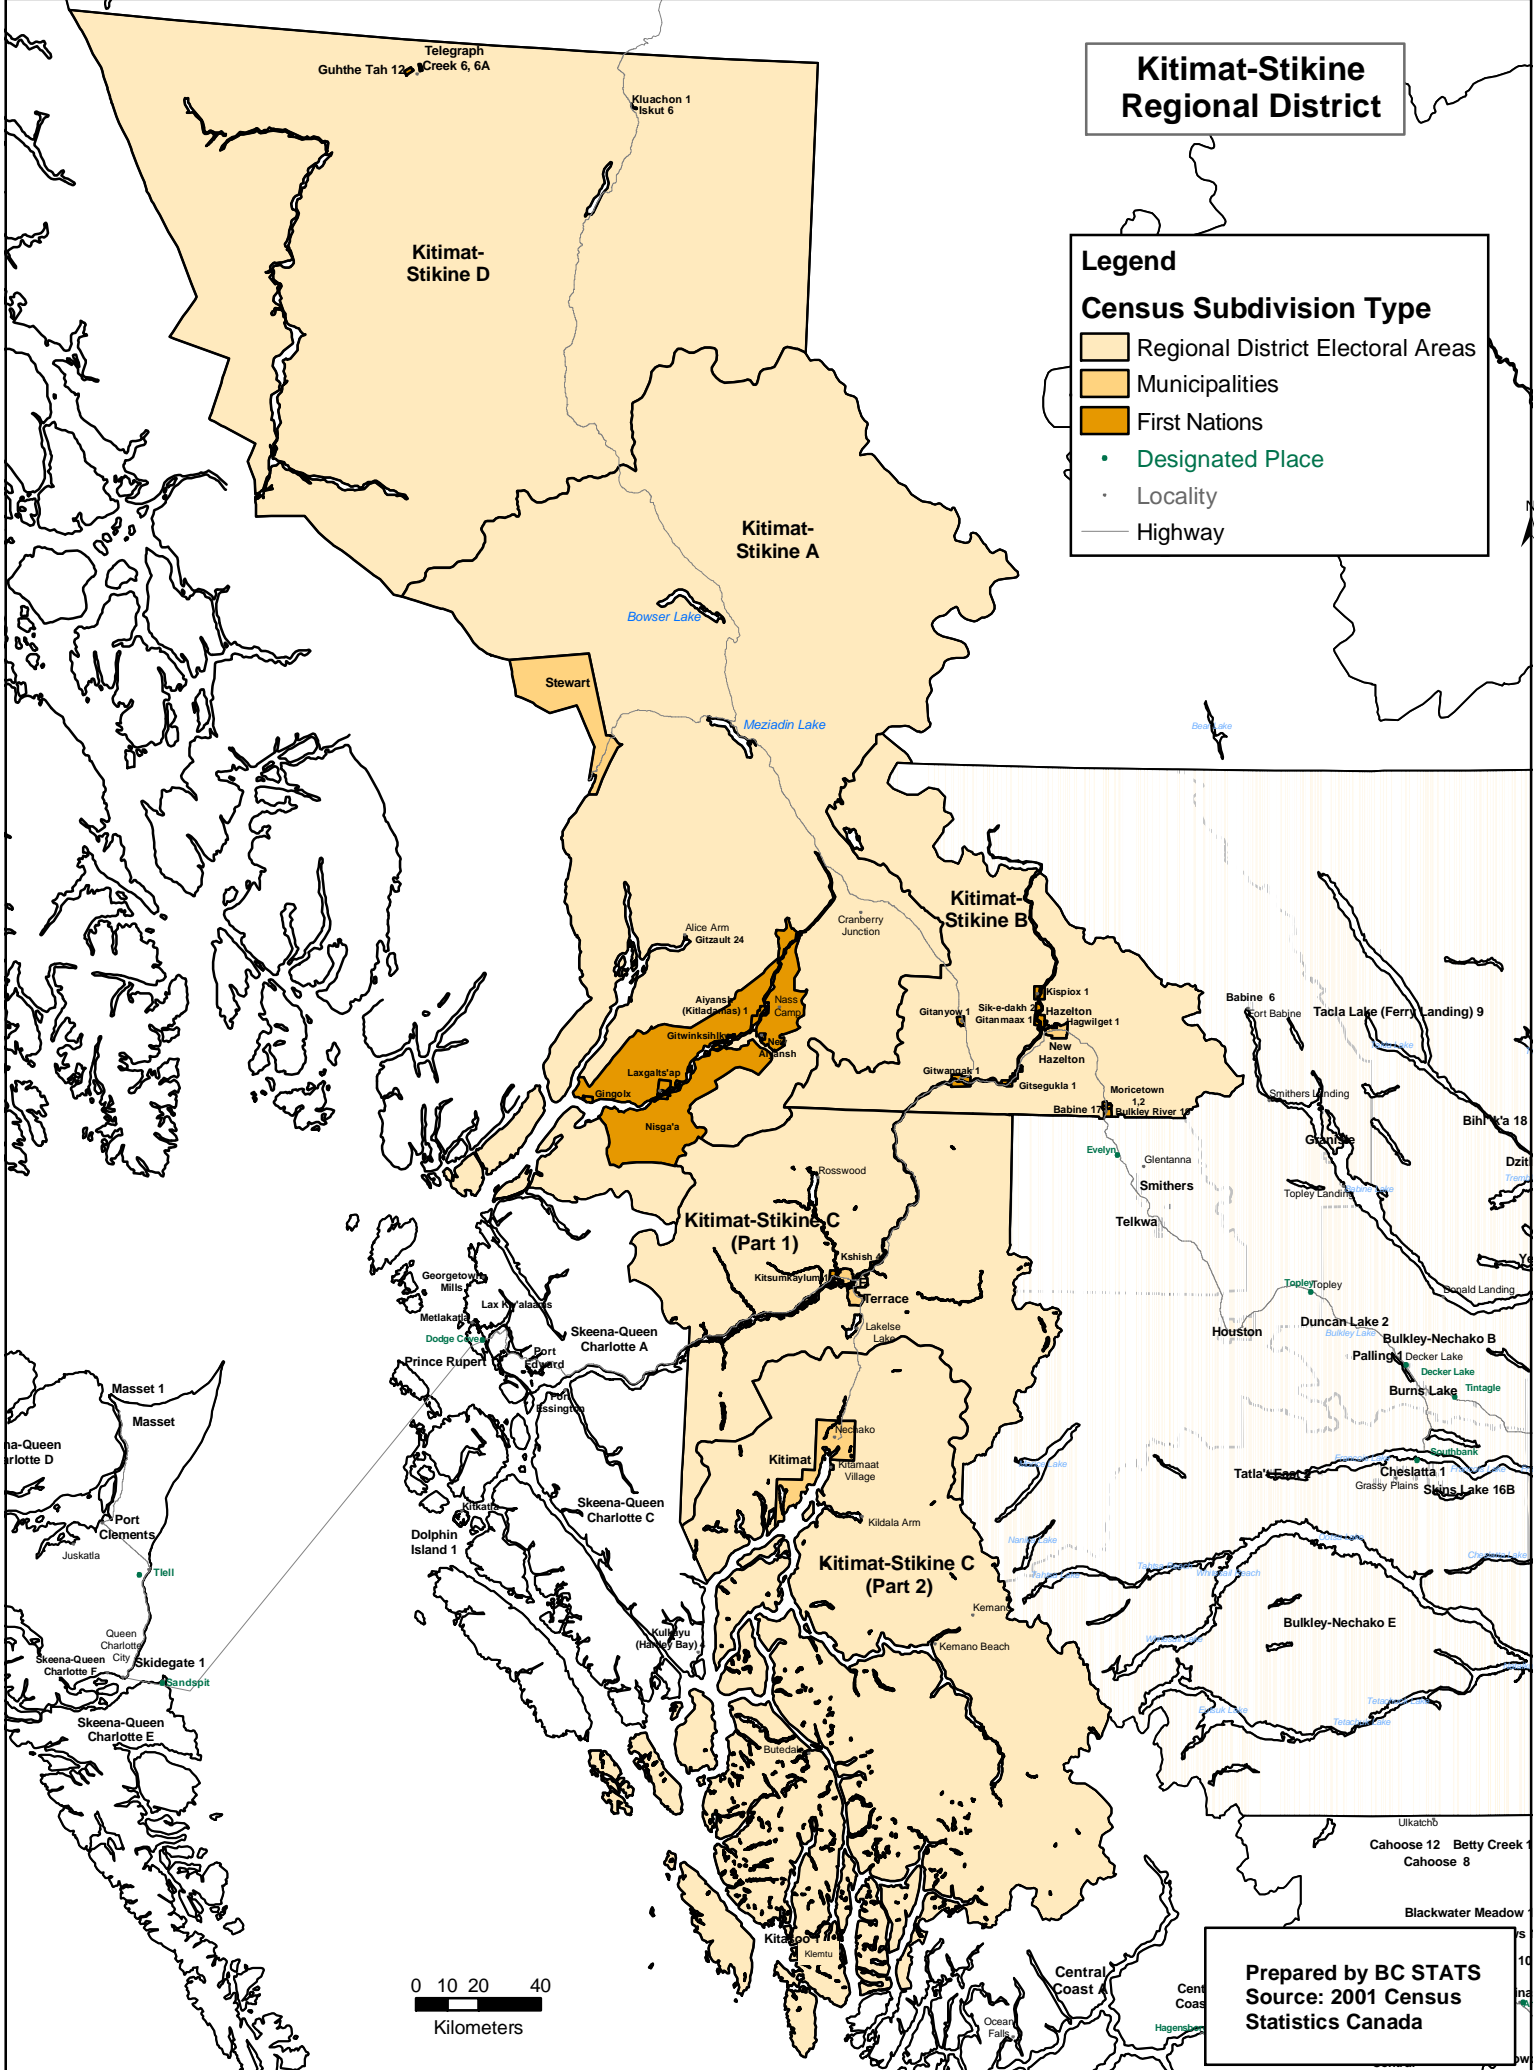

Kitimat-Stikine Regional District

Legend

Census Subdivision Type

- Regional District Electoral Areas
- Municipalities
- First Nations
- Designated Place
- Locality
- Highway

0 10 20 40
Kilometers

Prepared by BC STATS
Source: 2001 Census
Statistics Canada