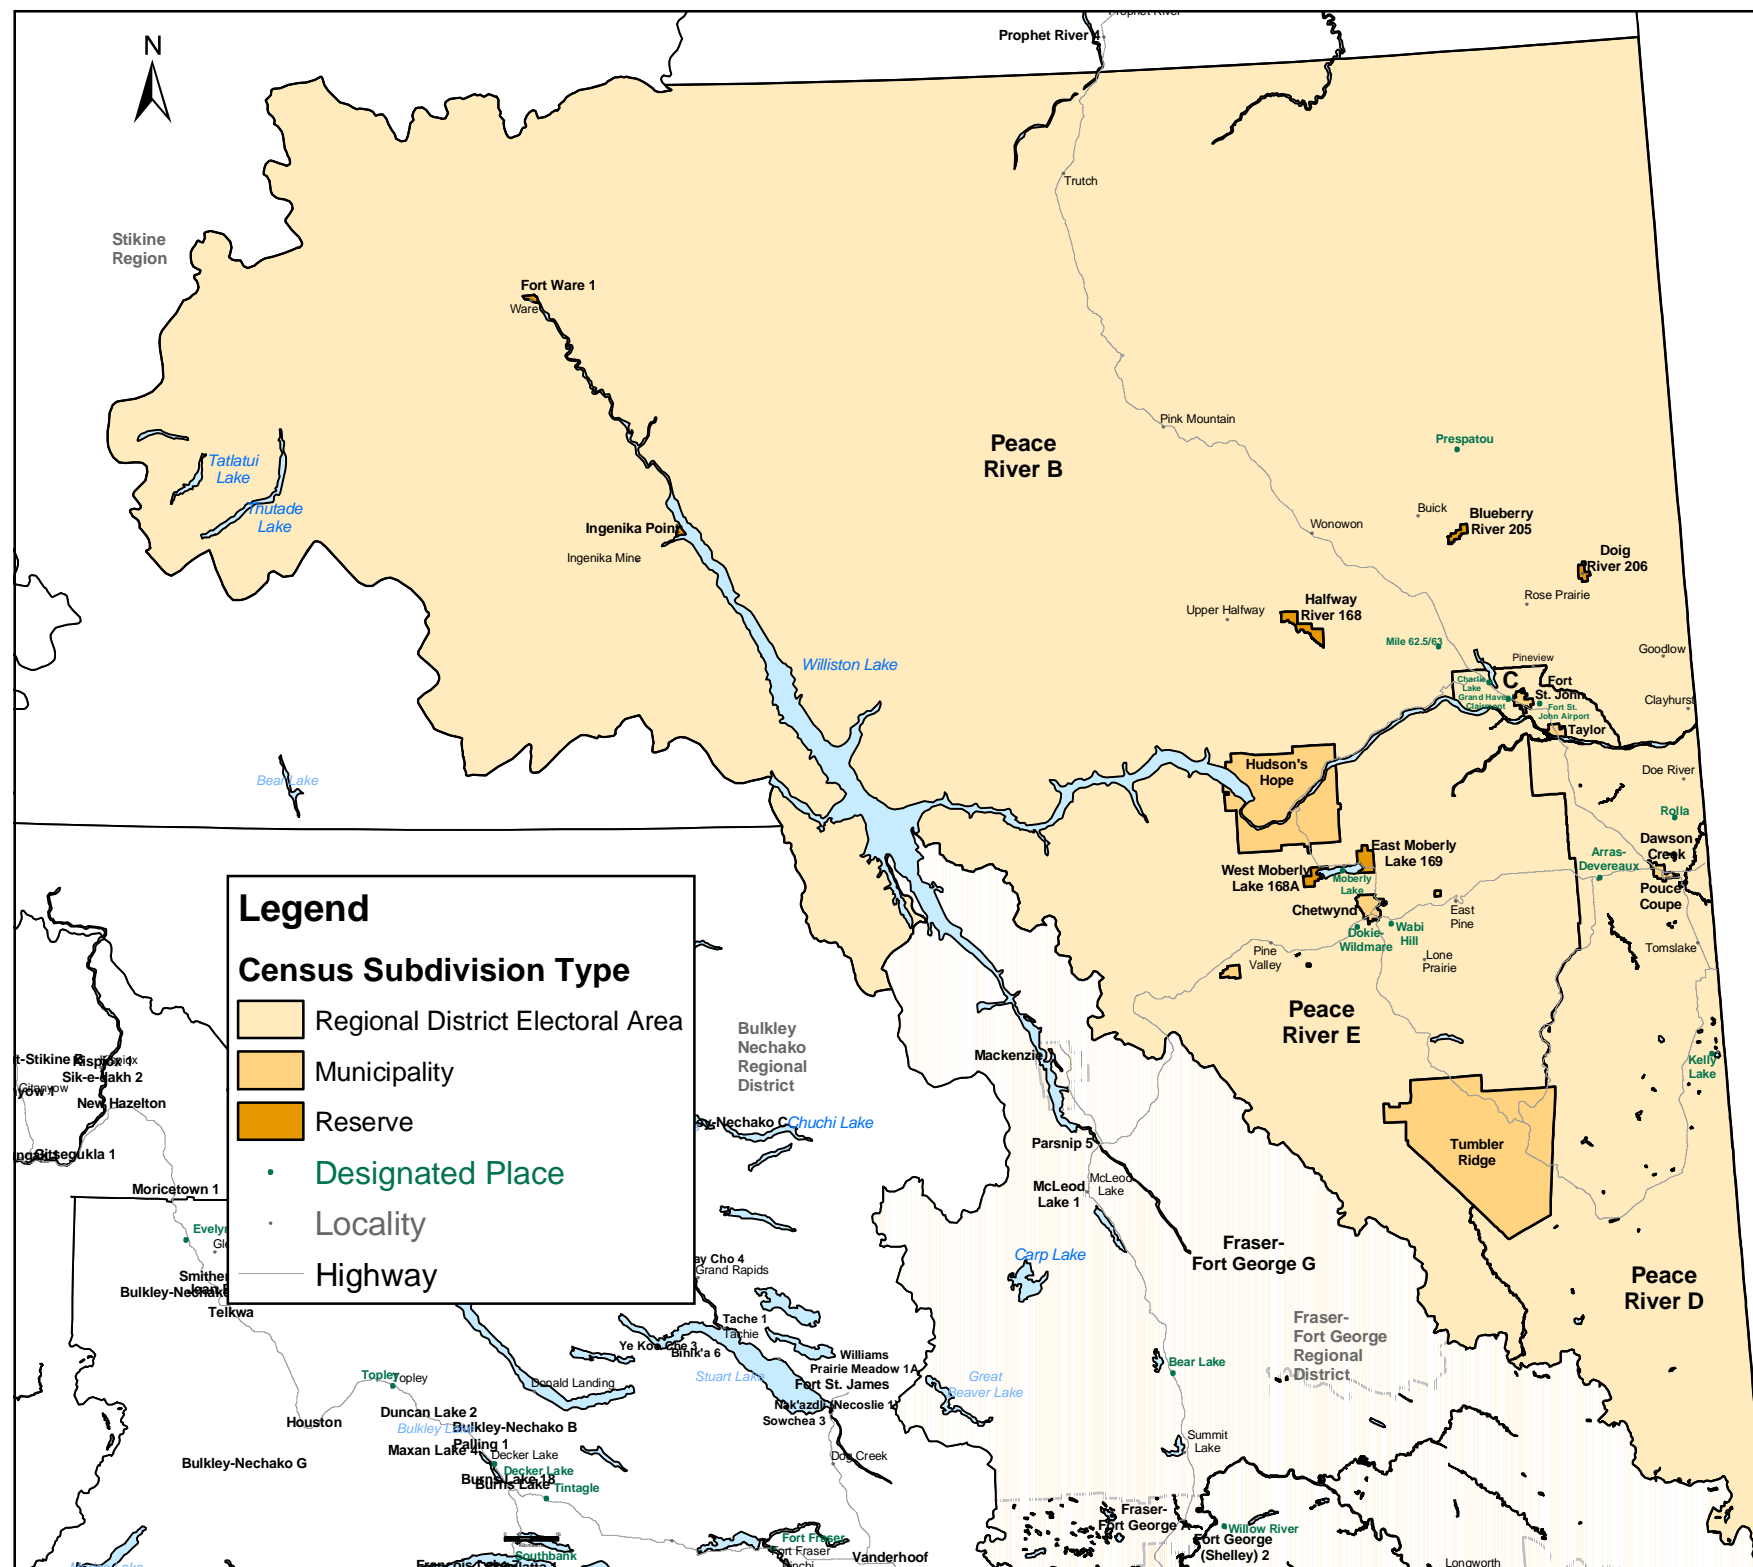

Peace River Regional District

Legend

Census Subdivision Type

- Regional District Electoral Area
- Municipality
- Reserve
- Designated Place
- Locality
- Highway