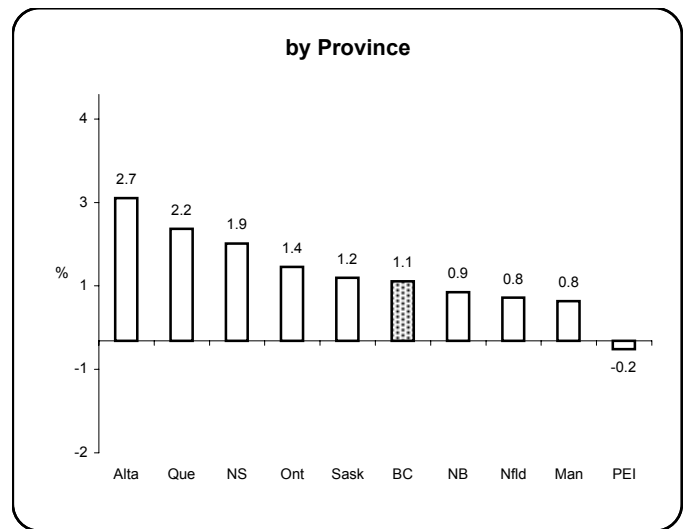

Earnings & Employment Trends ♦ Mar/Apr 2004

Average Weekly Wage Rate* - April 2004

Employment Growth* - April 2004

*latest 12-month average.

*Month over same month previous year (unadjusted).

Prepared by: **BC STATS**