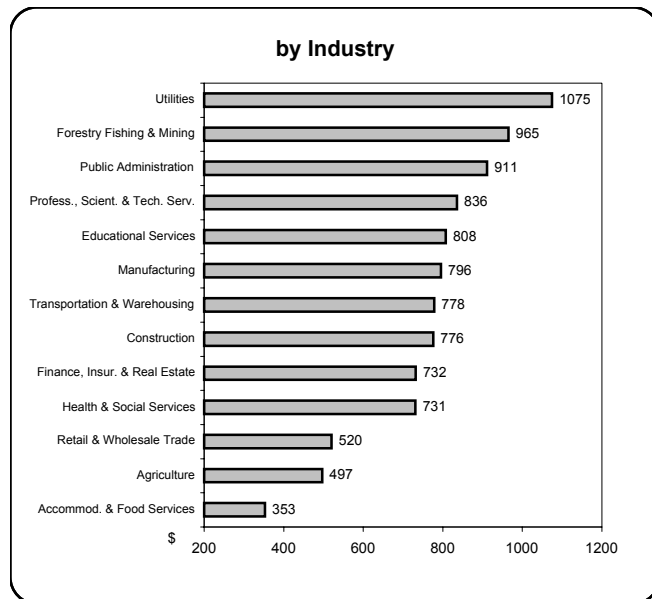

Earnings & Employment Trends ♦ Mar/Apr 2004

Average Weekly Wage Rate* - April 2004

Employment Growth* - April 2004

*latest 12-month average.

*Month over same month previous year (unadjusted).

Prepared by: **BC STATS**