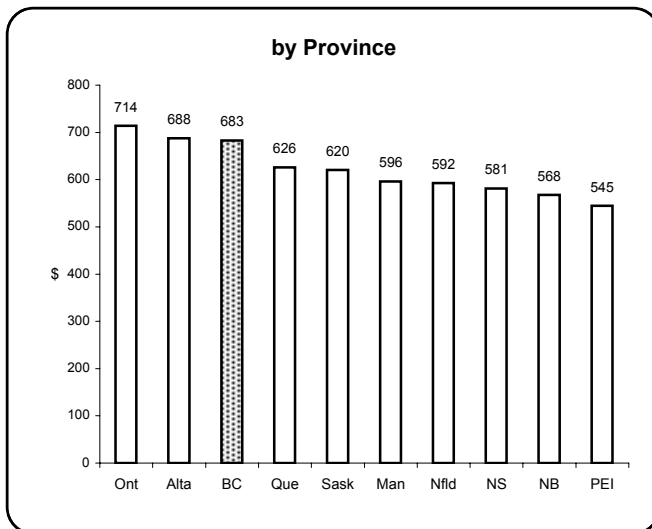

Earnings & Employment Trends ♦ Mar/Apr 2004

Average Weekly Wage Rate* - April 2004

Employment Growth* - April 2004

*latest 12-month average.

*Month over same month previous year (unadjusted).

Prepared by: **BC STATS**