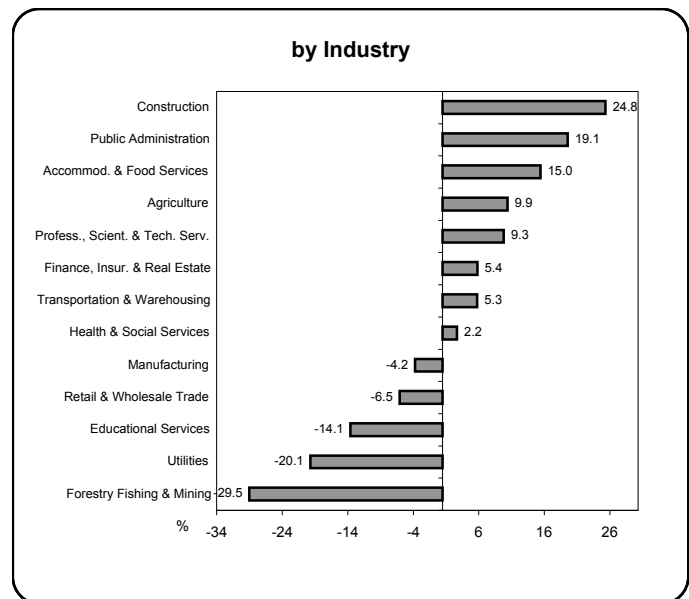

Earnings & Employment Trends ♦ Mar/Apr 2004

Average Weekly Wage Rate* - April 2004

Employment Growth* - April 2004

*latest 12-month average.

*Month over same month previous year (unadjusted).

Prepared by: **BC STATS**