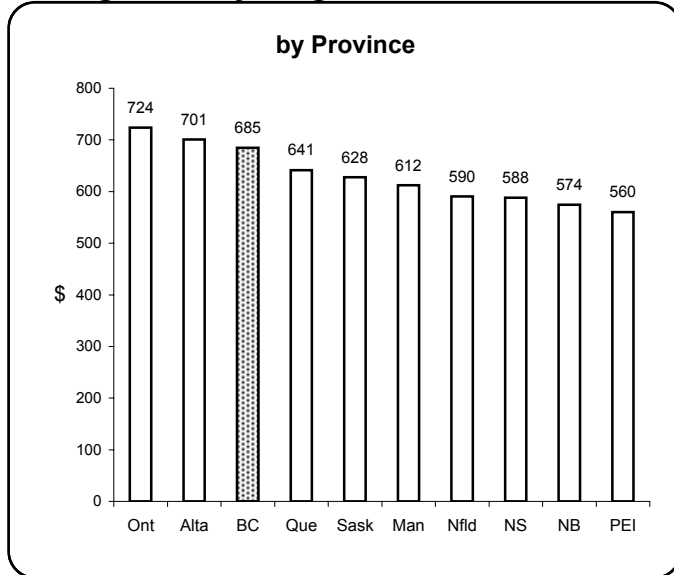

Earnings & Employment Trends ♦ November 2004

Average Weekly Wage Rate* - November 2004

Employment Growth* - November 2004

* Latest 12 month average

* Month over same month previous year (unadjusted)

Prepared by: BC STATS