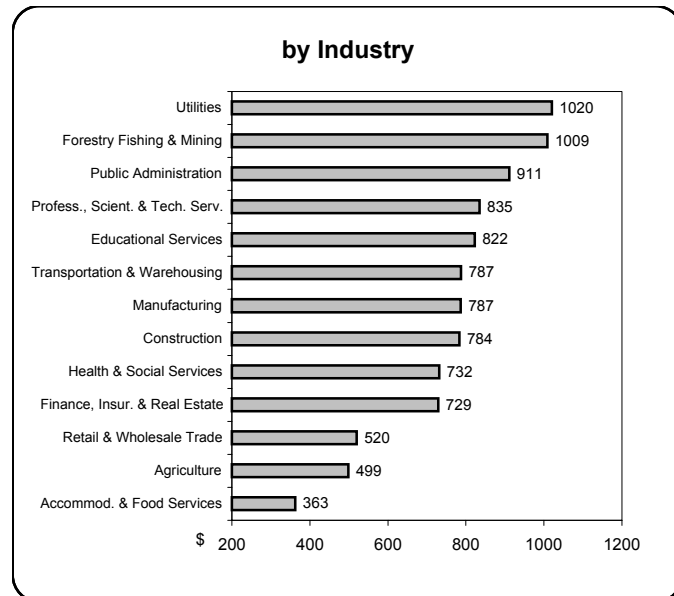

Earnings & Employment Trends ♦ November 2004

Average Weekly Wage Rate* - November 2004

Employment Growth* - November 2004

* Latest 12 month average

* Month over same month previous year (unadjusted)

Prepared by: BC STATS

Source: Statistics Canada Labour Force Survey