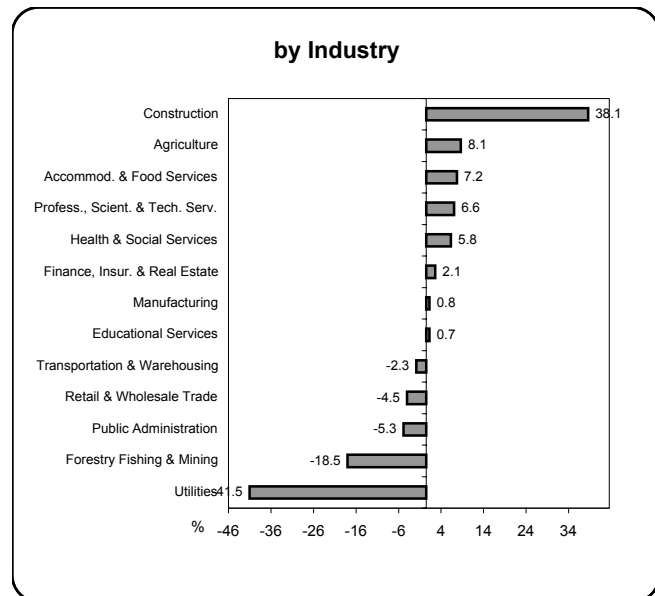

Earnings & Employment Trends ♦ November 2004

Average Weekly Wage Rate* - November 2004

Employment Growth* - November 2004

* Latest 12 month average

* Month over same month previous year (unadjusted)

Prepared by: BC STATS

Source: Statistics Canada Labour Force Survey