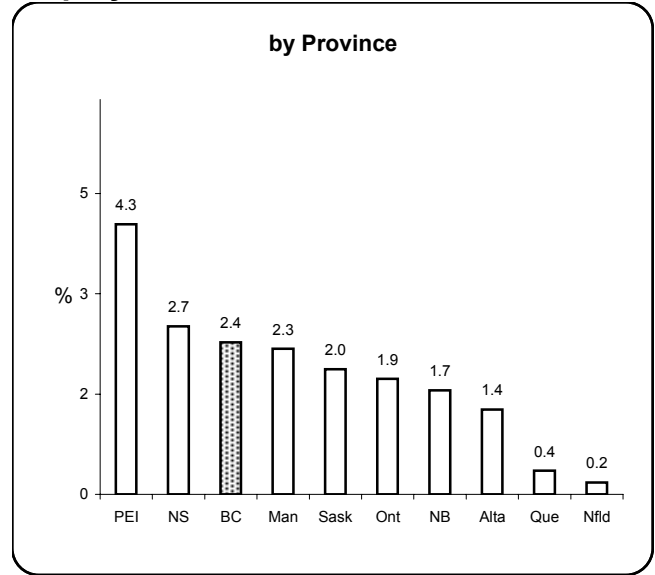

Earnings & Employment Trends ♦ November 2004

Average Weekly Wage Rate* - November 2004

Employment Growth* - November 2004

* Latest 12 month average

* Month over same month previous year (unadjusted)

Prepared by: BC STATS