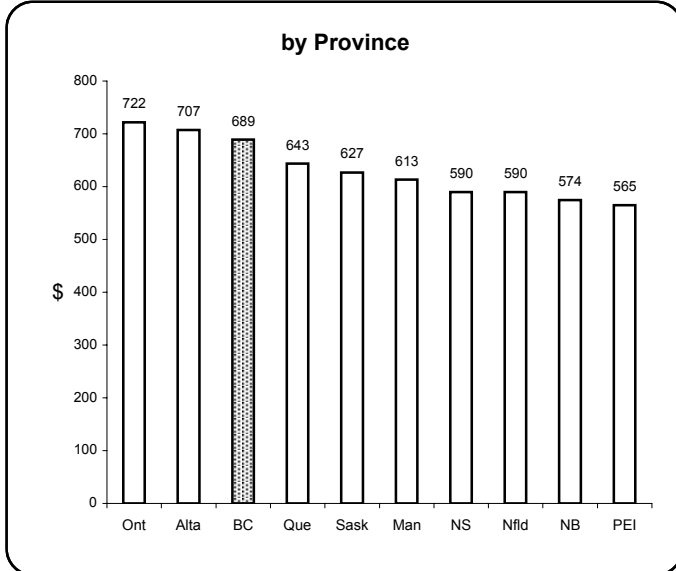

Earnings & Employment Trends ♦ January 2005

Average Weekly Wage Rate* - January 2005

Employment Growth* - January 2005

* Latest 12 month average

* Month over same month previous year (unadjusted)

Prepared by: BC STATS