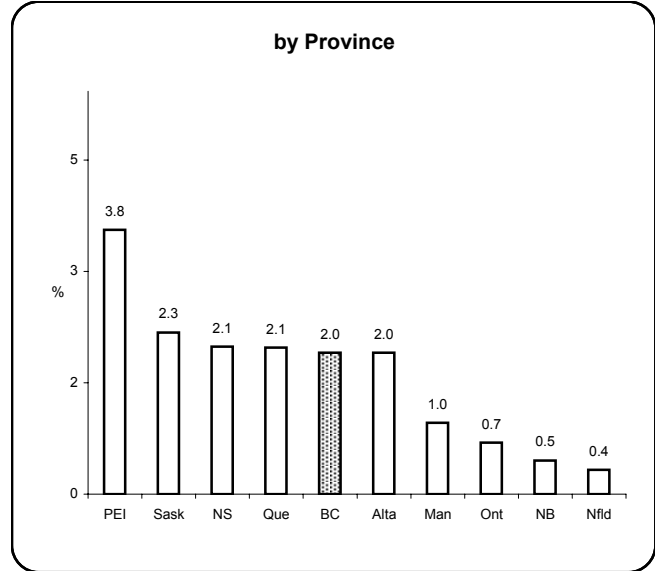

Earnings & Employment Trends ♦ January 2005

Average Weekly Wage Rate* - January 2005

Employment Growth* - January 2005

* Latest 12 month average

* Month over same month previous year (unadjusted)

Prepared by: BC STATS