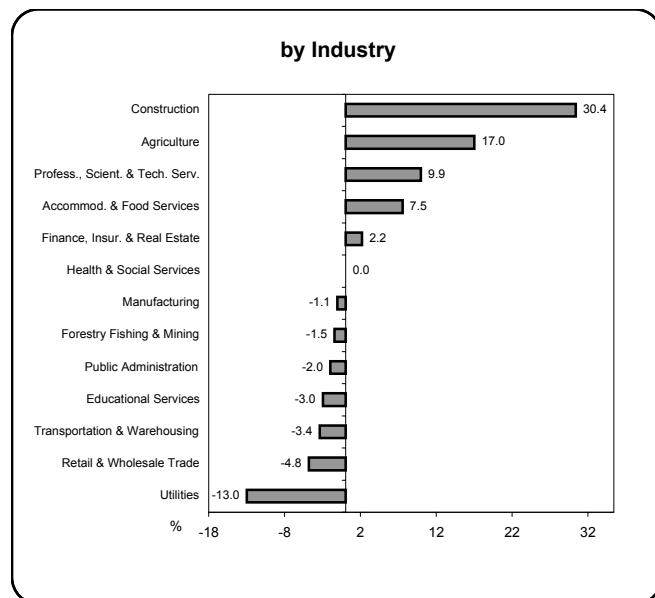

Earnings & Employment Trends ♦ January 2005

Average Weekly Wage Rate* - January 2005

Employment Growth* - January 2005

* Latest 12 month average

* Month over same month previous year (unadjusted)

Prepared by: BC STATS

Source: Statistics Canada Labour Force Survey