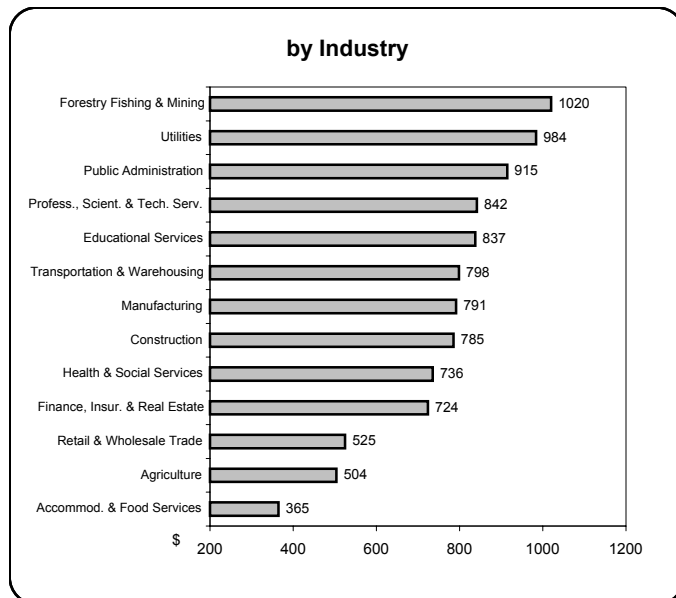

Earnings & Employment Trends ♦ January 2005

Average Weekly Wage Rate* - January 2005

Employment Growth* - January 2005

* Latest 12 month average

* Month over same month previous year (unadjusted)

Prepared by: BC STATS

Source: Statistics Canada Labour Force Survey