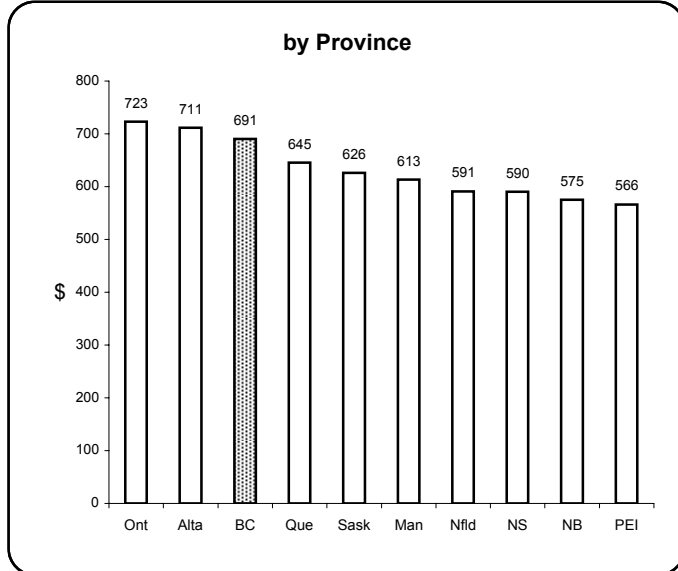

Earnings & Employment Trends ♦ February 2005

Average Weekly Wage Rate* - February 2005

Employment Growth* - February 2005

* Latest 12 month average

* Month over same month previous year (unadjusted)

Prepared by: BC STATS