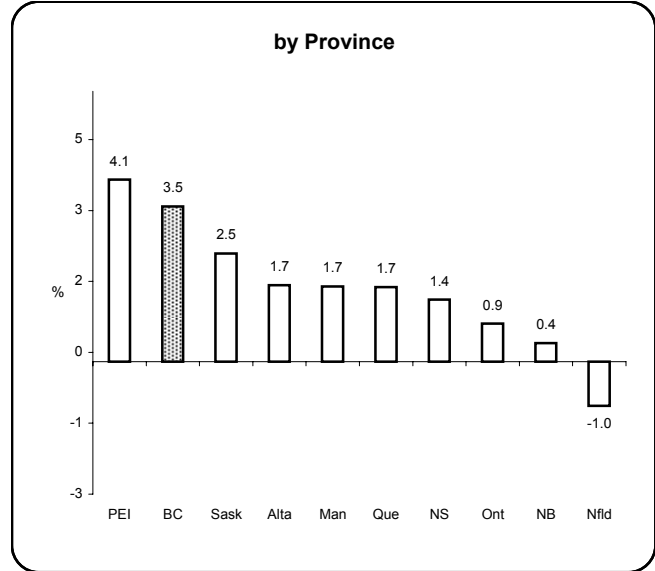

Earnings & Employment Trends ♦ February 2005

Average Weekly Wage Rate* - February 2005

Employment Growth* - February 2005

* Latest 12 month average

* Month over same month previous year (unadjusted)

Prepared by: BC STATS