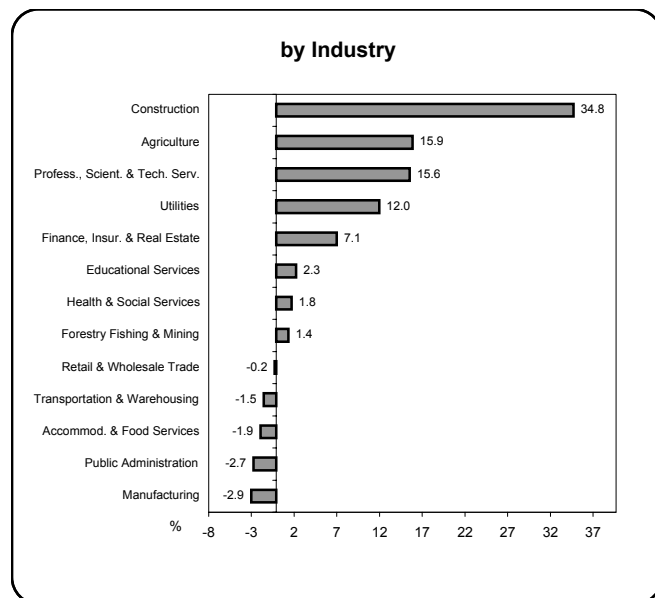

Earnings & Employment Trends ♦ February 2005

Average Weekly Wage Rate* - February 2005

Employment Growth* - February 2005

* Latest 12 month average

* Month over same month previous year (unadjusted)

Prepared by: BC STATS

Source: Statistics Canada Labour Force Survey