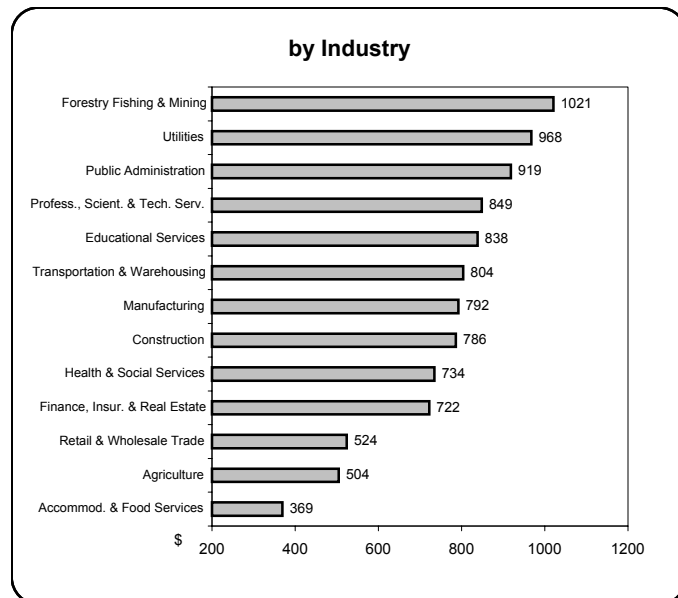

Earnings & Employment Trends ♦ February 2005

Average Weekly Wage Rate* - February 2005

Employment Growth* - February 2005

* Latest 12 month average

* Month over same month previous year (unadjusted)

Prepared by: BC STATS

Source: Statistics Canada Labour Force Survey