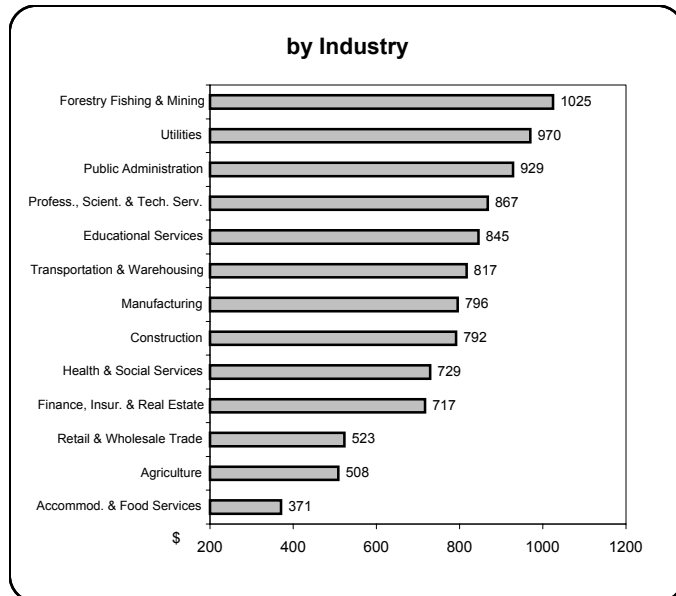

**Earnings & Employment Trends ♦ April 2005**

**Average Weekly Wage Rate\* - April 2005**

**Employment Growth\* - April 2005**

**by Industry**

\* Latest 12 month average

**by Industry**

\* Month over same month previous year (unadjusted)