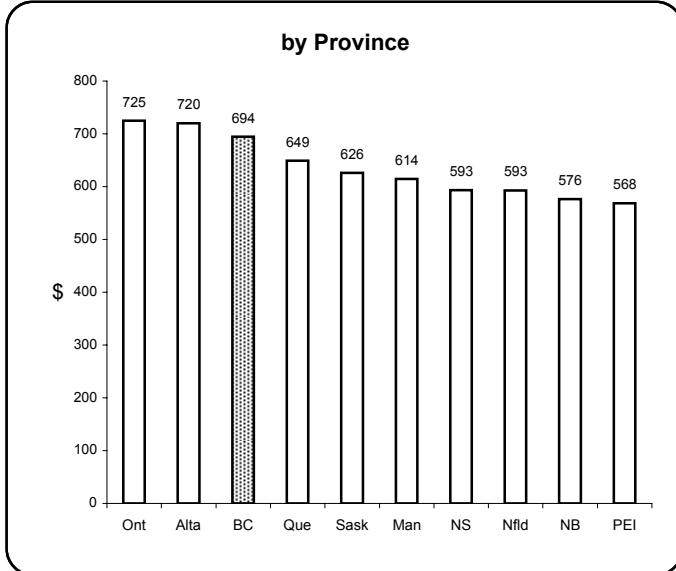

**Earnings & Employment Trends ♦ April 2005**

**Average Weekly Wage Rate\* - April 2005**

**Employment Growth\* - April 2005**

**by Industry**

\* Latest 12 month average

**by Industry**

\* Month over same month previous year (unadjusted)