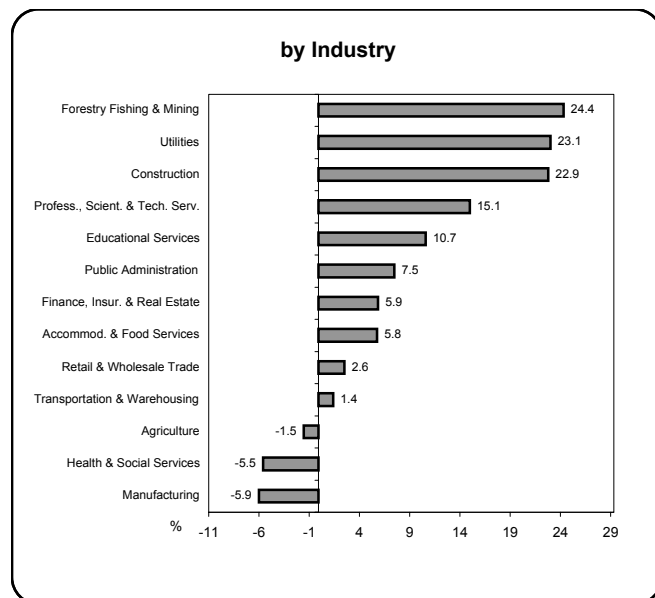

Earnings & Employment Trends ♦ May 2005

Average Weekly Wage Rate* - May 2005

Employment Growth* - May 2005

by Industry

* Latest 12 month average

by Industry

* Month over same month previous year (unadjusted)