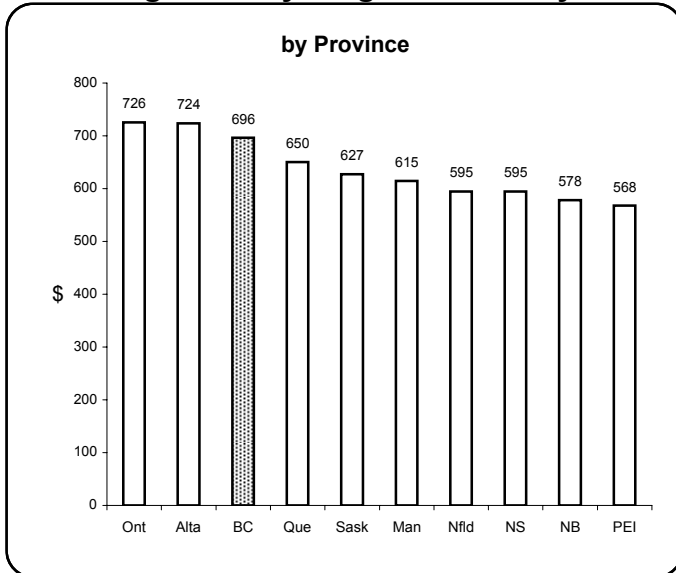

Earnings & Employment Trends ♦ May 2005

Average Weekly Wage Rate* - May 2005

Employment Growth* - May 2005

by Industry

* Latest 12 month average

by Industry

* Month over same month previous year (unadjusted)