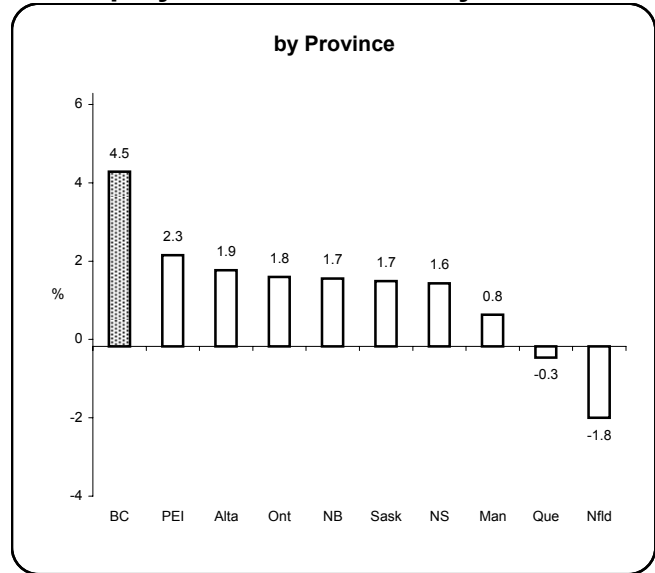

Earnings & Employment Trends ♦ May 2005

Average Weekly Wage Rate* - May 2005

Employment Growth* - May 2005

by Industry

* Latest 12 month average

by Industry

* Month over same month previous year (unadjusted)