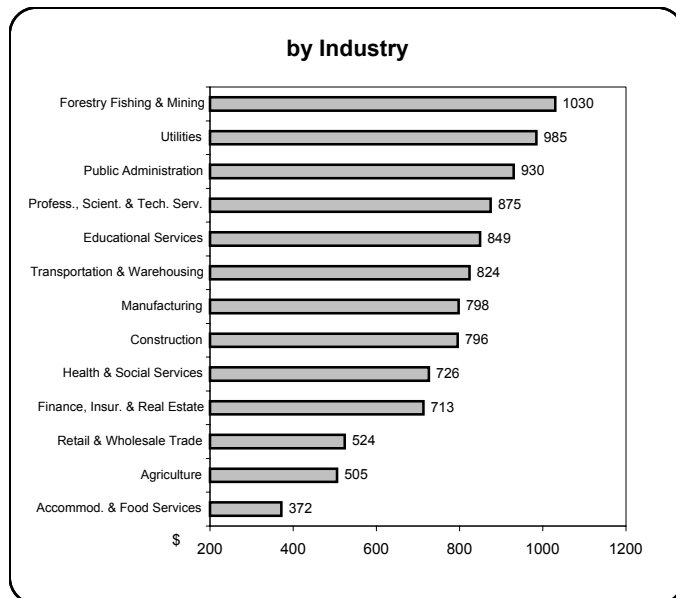

Earnings & Employment Trends ♦ May 2005

Average Weekly Wage Rate* - May 2005

Employment Growth* - May 2005

by Industry

* Latest 12 month average

by Industry

* Month over same month previous year (unadjusted)