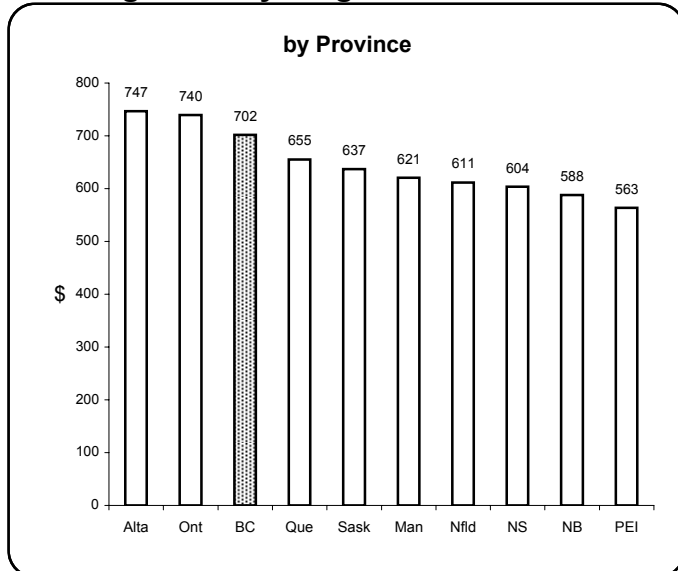

Earnings & Employment Trends ♦ October 2005

Average Weekly Wage Rate* - October 2005

Employment Growth* - October 2005

* Latest 12 month average

* Month over same month previous year (unadjusted)

Prepared by: BC STATS