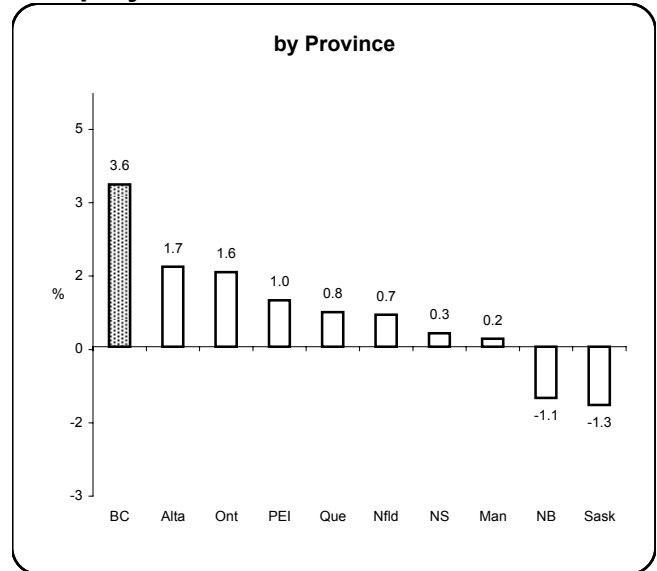

Earnings & Employment Trends ♦ October 2005

Average Weekly Wage Rate* - October 2005

Employment Growth* - October 2005

* Latest 12 month average

* Month over same month previous year (unadjusted)

Prepared by: BC STATS