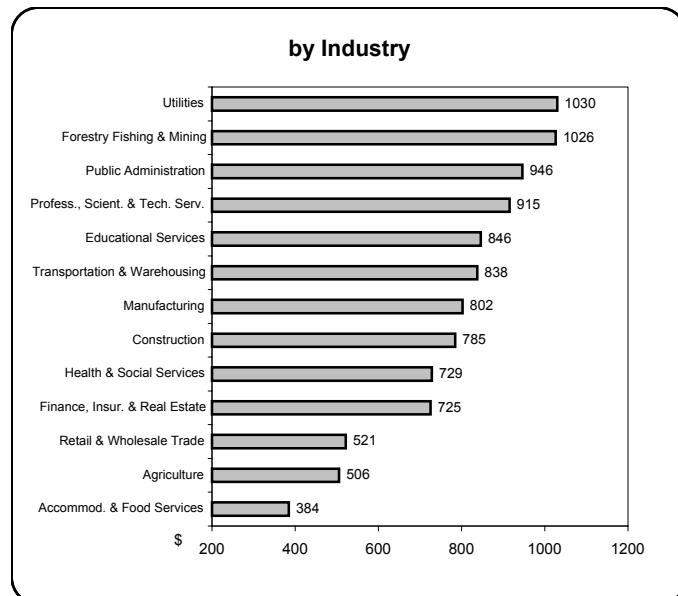

Earnings & Employment Trends ♦ October 2005

Average Weekly Wage Rate* - October 2005

Employment Growth* - October 2005

* Latest 12 month average

* Month over same month previous year (unadjusted)

Prepared by: BC STATS

Source: Statistics Canada Labour Force Survey