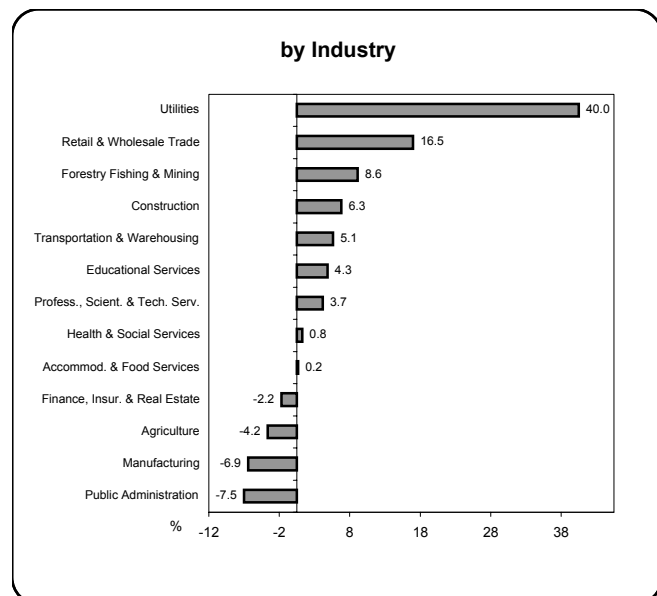

Earnings & Employment Trends ♦ October 2005

Average Weekly Wage Rate* - October 2005

Employment Growth* - October 2005

* Latest 12 month average

* Month over same month previous year (unadjusted)

Prepared by: BC STATS