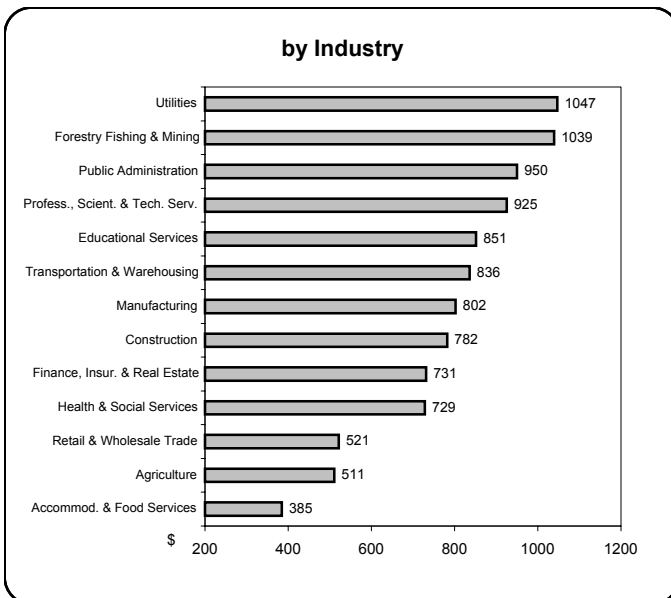

Earnings & Employment Trends ♦ November 2005

Average Weekly Wage Rate* - November 2005

Employment Growth* - November 2005

* Latest 12 month average

* Month over same month previous year (unadjusted)

Prepared by: BC STATS

Source: Statistics Canada Labour Force Survey