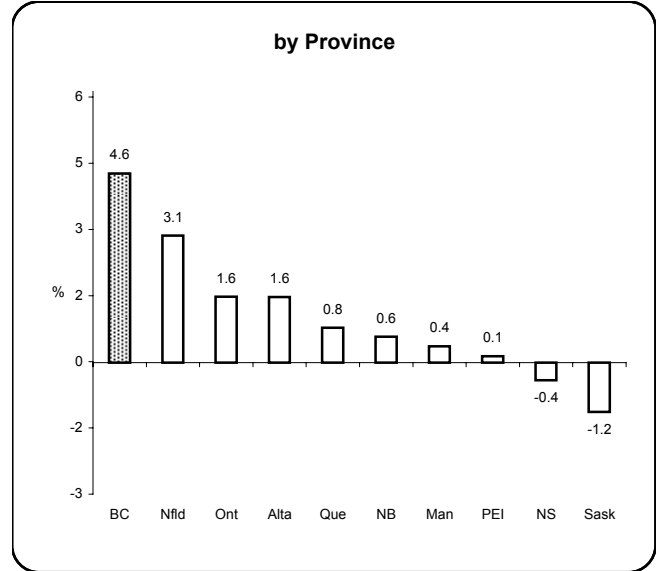

Earnings & Employment Trends ♦ November 2005

Average Weekly Wage Rate* - November 2005

Employment Growth* - November 2005

* Latest 12 month average

* Month over same month previous year (unadjusted)

Prepared by: BC STATS