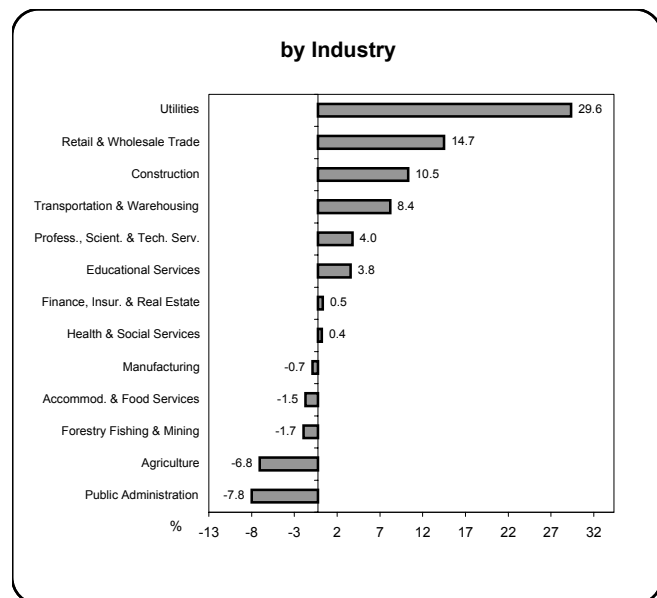

Earnings & Employment Trends ♦ November 2005

Average Weekly Wage Rate* - November 2005

Employment Growth* - November 2005

* Latest 12 month average

* Month over same month previous year (unadjusted)

Prepared by: BC STATS