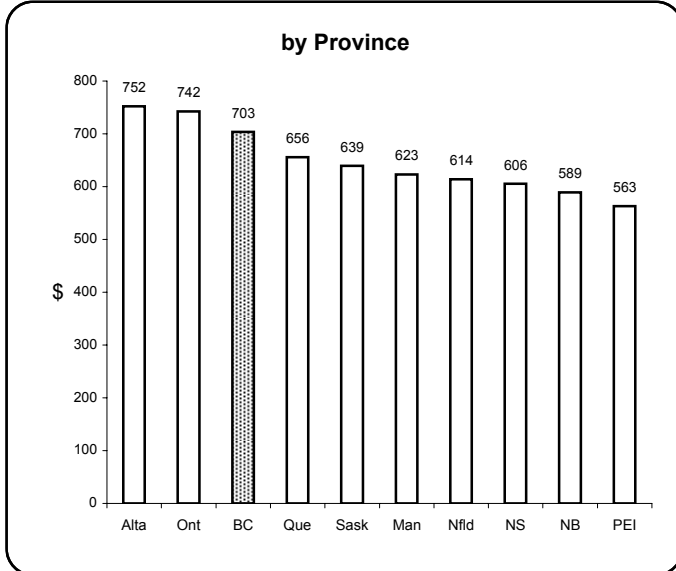

Earnings & Employment Trends ♦ November 2005

Average Weekly Wage Rate* - November 2005

Employment Growth* - November 2005

* Latest 12 month average

* Month over same month previous year (unadjusted)

Prepared by: BC STATS