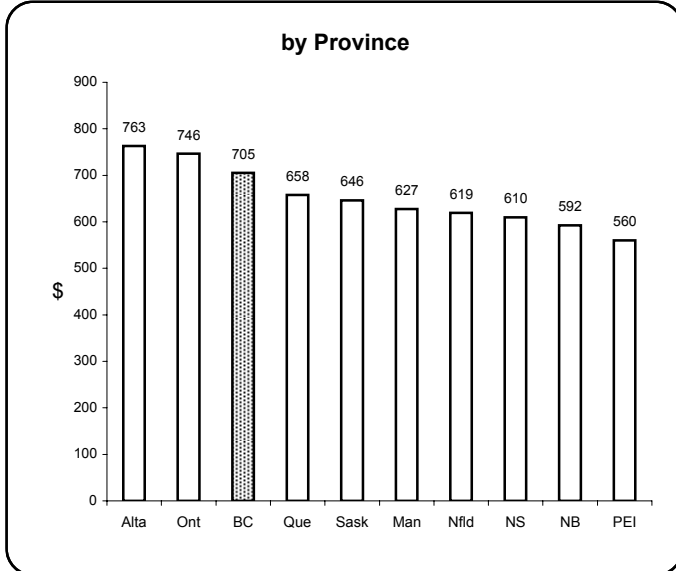

## Earnings & Employment Trends ♦ January 2006

**Average Weekly Wage Rate\* - January 2006**

**Employment Growth\* - January 2006**

\* Latest 12 month average

\* Month over same month previous year (unadjusted)