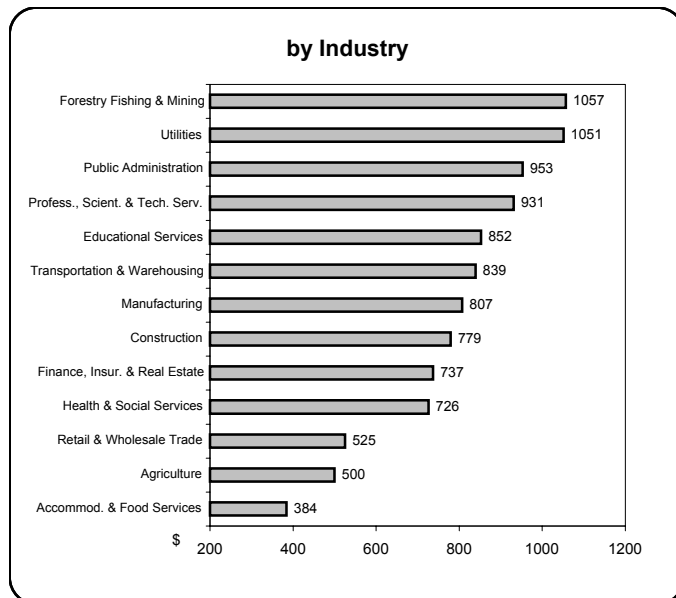

## Earnings & Employment Trends ♦ January 2006

**Average Weekly Wage Rate\* - January 2006**

**Employment Growth\* - January 2006**

\* Latest 12 month average

\* Month over same month previous year (unadjusted)