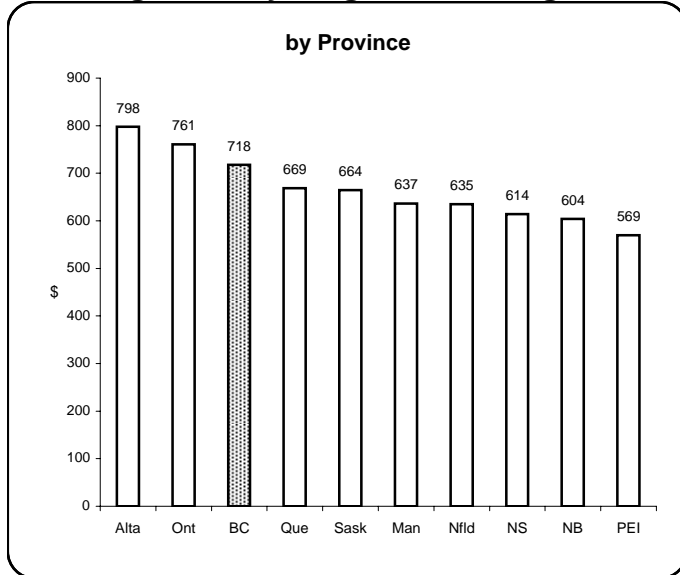

## Earnings & Employment Trends ♦ August 2006

**Average Weekly Wage Rate\* - August 2006**

**Employment Growth\* - August 2006**

\* Latest 12 month average

\* Month over same month previous year (unadjusted)