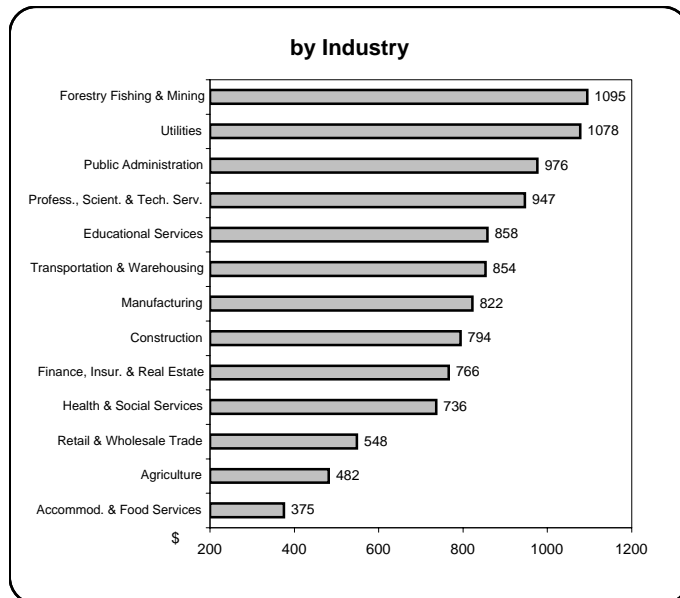

## Earnings & Employment Trends ♦ August 2006

**Average Weekly Wage Rate\* - August 2006**

**Employment Growth\* - August 2006**

\* Latest 12 month average

\* Month over same month previous year (unadjusted)