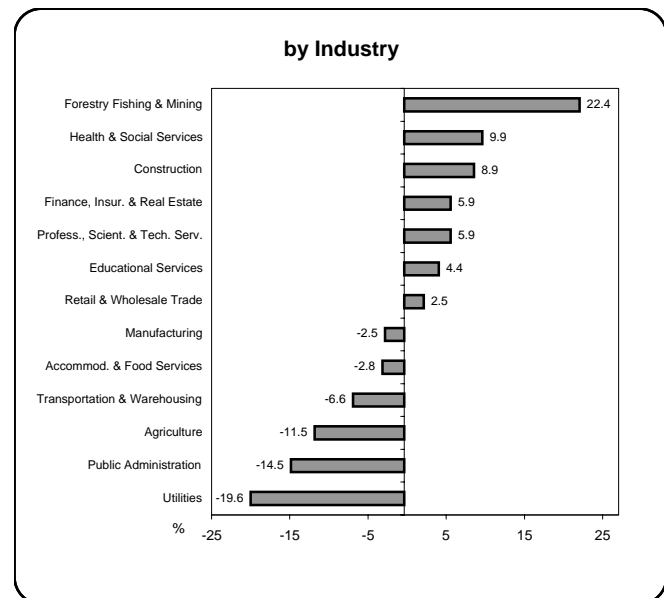

## Earnings & Employment Trends ♦ August 2006

**Average Weekly Wage Rate\* - August 2006**

**Employment Growth\* - August 2006**

\* Latest 12 month average

\* Month over same month previous year (unadjusted)