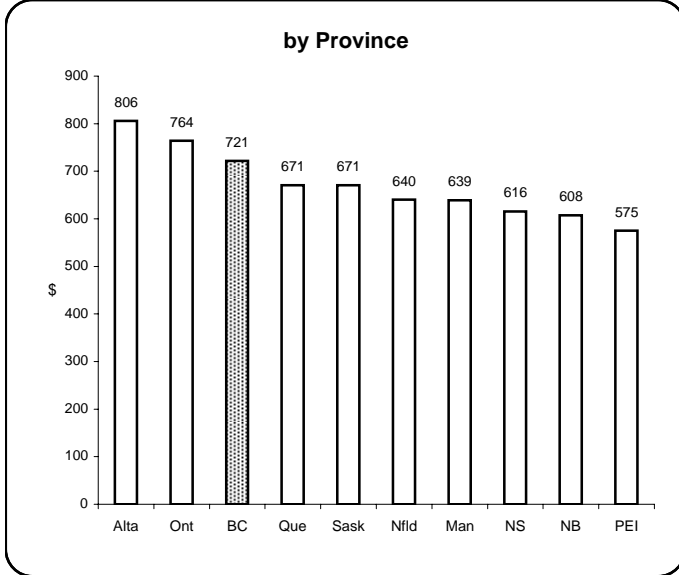

## Earnings & Employment Trends ♦ October 2006

**Average Weekly Wage Rate\* - October 2006**

**Employment Growth\* - October 2006**

\* Latest 12 month average

\* Month over same month previous year (unadjusted)