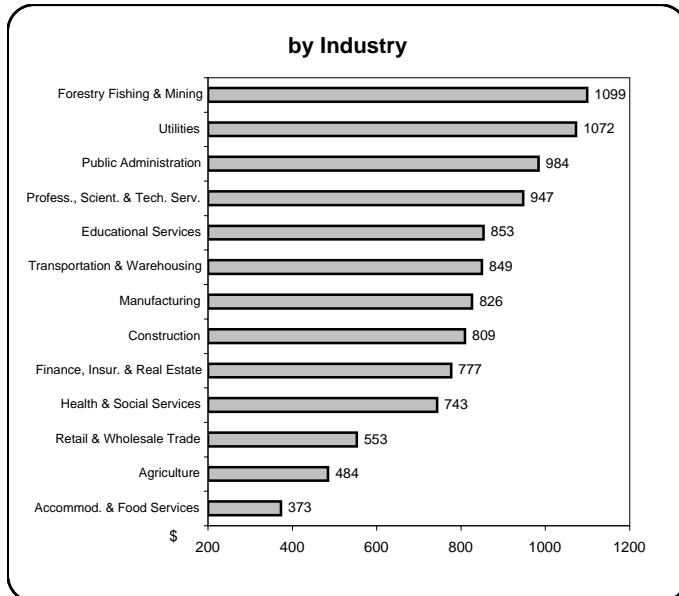

## Earnings & Employment Trends ♦ October 2006

**Average Weekly Wage Rate\* - October 2006**

**Employment Growth\* - October 2006**

\* Latest 12 month average

\* Month over same month previous year (unadjusted)