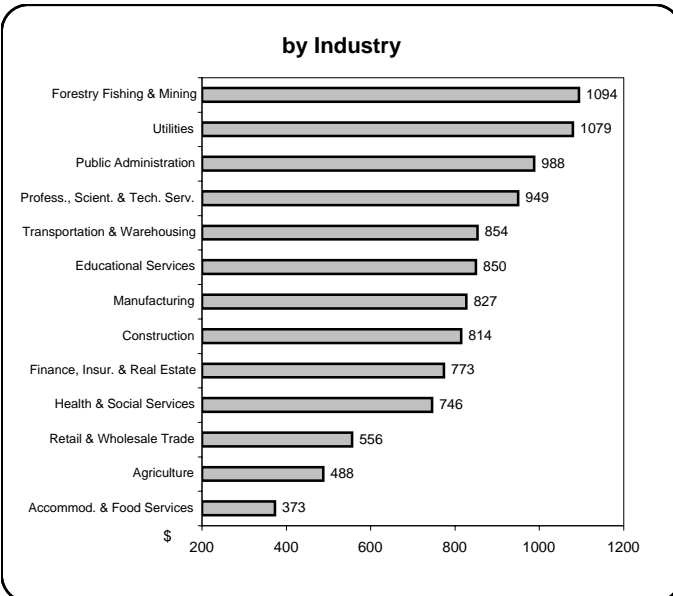

Earnings & Employment Trends ♦ November 2006

Average Weekly Wage Rate* - November 2006

Employment Growth* - November 2006

* Latest 12 month average

* Month over same month previous year (unadjusted)

Prepared by: BC STATS

Source: Statistics Canada Labour Force Survey