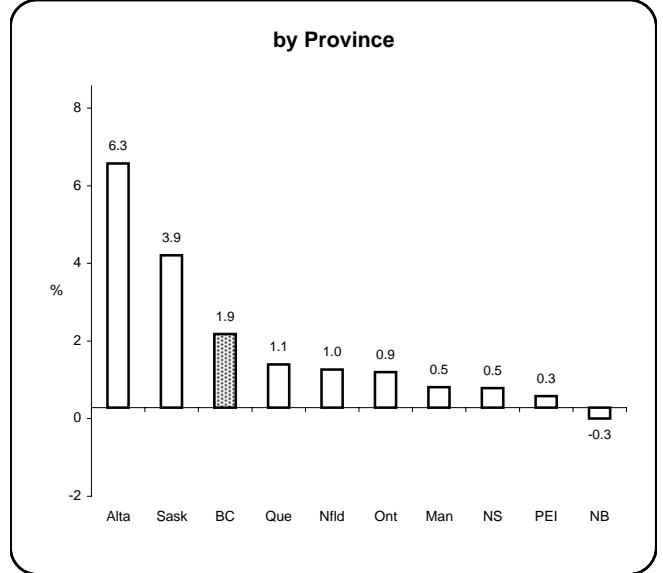

Earnings & Employment Trends ♦ November 2006

Average Weekly Wage Rate* - November 2006

Employment Growth* - November 2006

* Latest 12 month average

* Month over same month previous year (unadjusted)

Prepared by: BC STATS