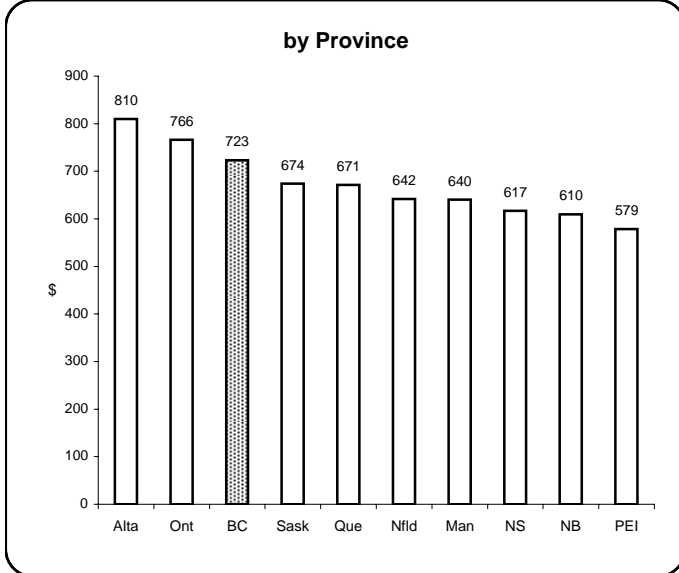

Earnings & Employment Trends ♦ November 2006

Average Weekly Wage Rate* - November 2006

Employment Growth* - November 2006

* Latest 12 month average

* Month over same month previous year (unadjusted)

Prepared by: BC STATS