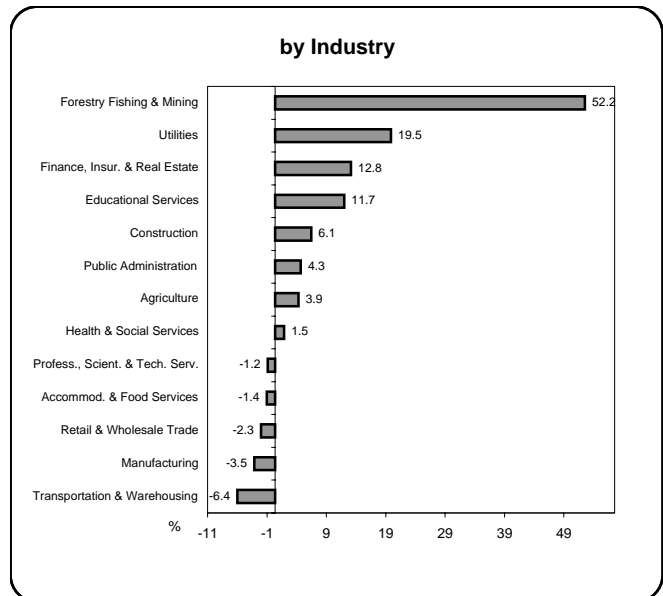

Earnings & Employment Trends ♦ November 2006

Average Weekly Wage Rate* - November 2006

Employment Growth* - November 2006

* Latest 12 month average

* Month over same month previous year (unadjusted)

Prepared by: BC STATS

Source: Statistics Canada Labour Force Survey