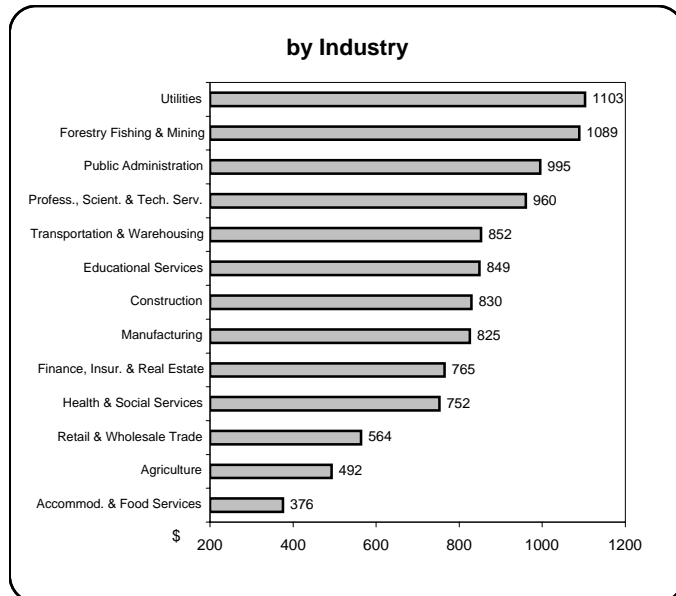

## Earnings & Employment Trends ♦ January 2007

**Average Weekly Wage Rate\* - January 2007**

**Employment Growth\* - January 2007**

**by Industry**

\* Latest 12 month average

**by Industry**

\* Month over same month previous year (unadjusted)