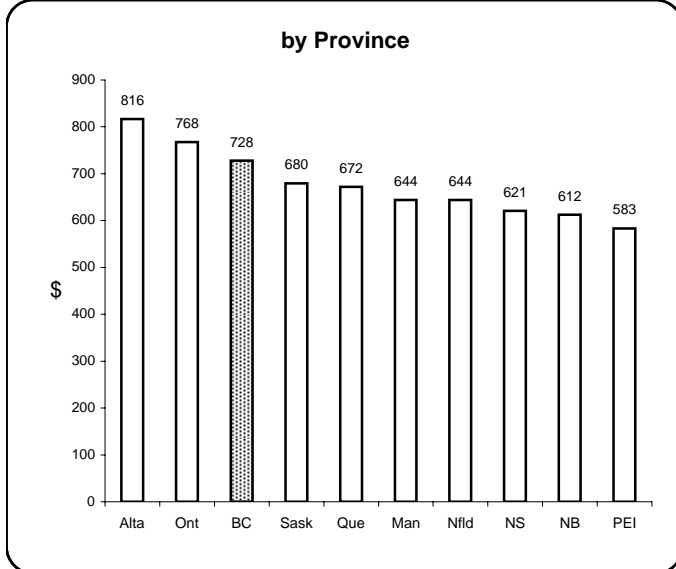

## Earnings & Employment Trends ♦ January 2007

**Average Weekly Wage Rate\* - January 2007**

**Employment Growth\* - January 2007**

**by Industry**

\* Latest 12 month average

**by Industry**

\* Month over same month previous year (unadjusted)