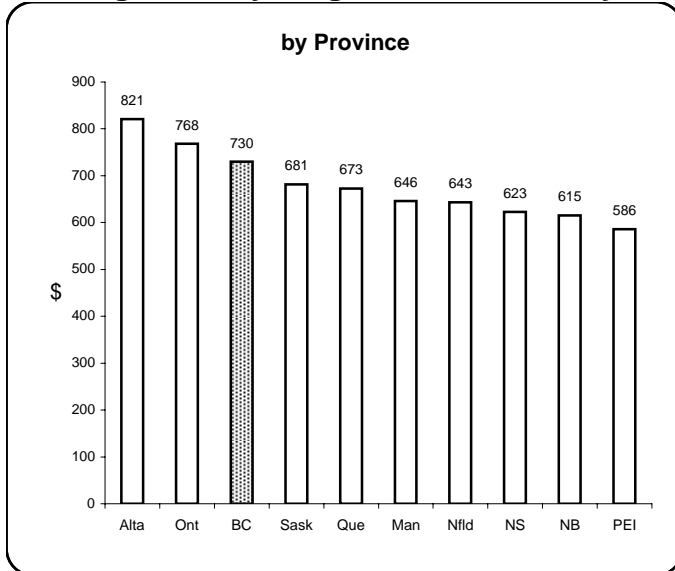

**Earnings & Employment Trends ♦ February 2007**

**Average Weekly Wage Rate\* - February 2007**

**Employment Growth\* - February 2007**

\* Latest 12 month average

\* Month over same month previous year (unadjusted)