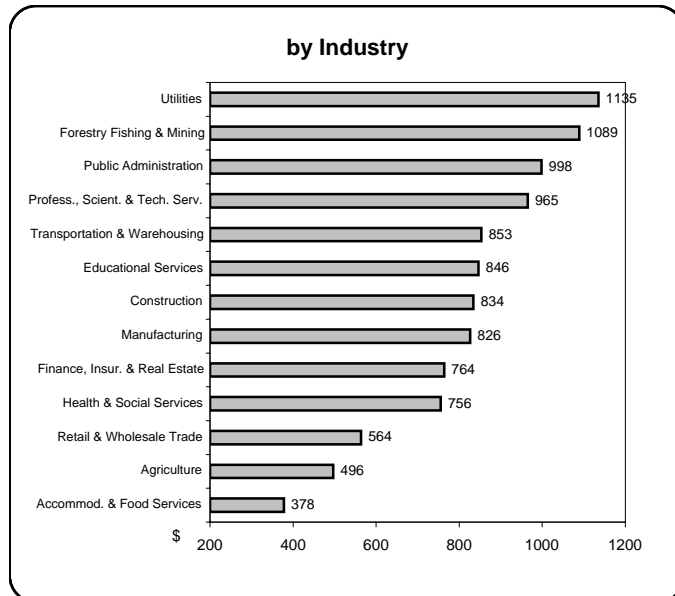

**Earnings & Employment Trends ♦ February 2007**

**Average Weekly Wage Rate\* - February 2007**

**Employment Growth\* - February 2007**

\* Latest 12 month average

\* Month over same month previous year (unadjusted)