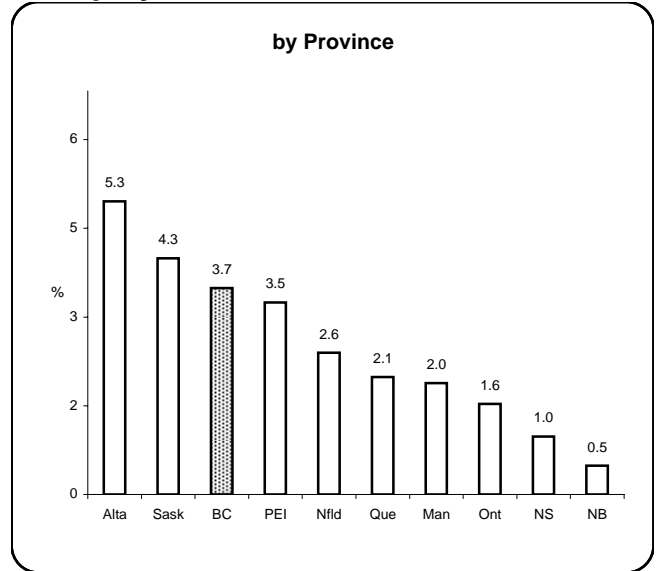

## Earnings & Employment Trends ♦ March 2007

**Average Weekly Wage Rate\* - March 2007**

**Employment Growth\* - March 2007**

**by Industry**

\* Latest 12 month average

**by Industry**

\* Month over same month previous year (unadjusted)