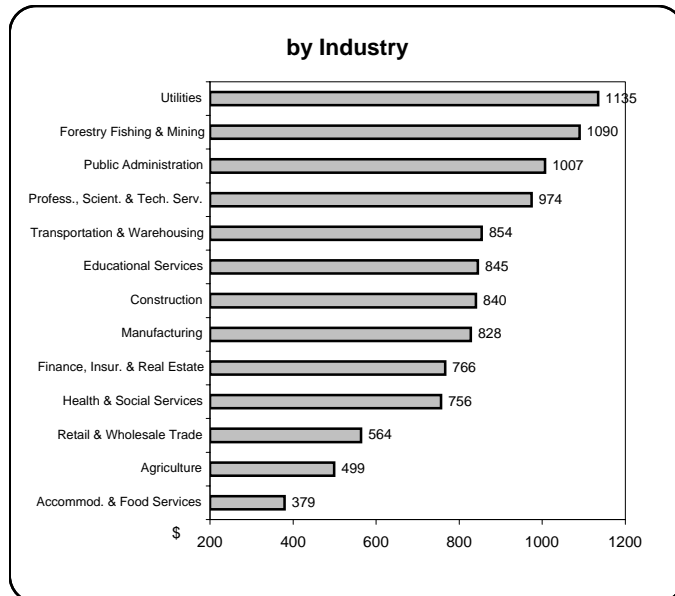

## Earnings & Employment Trends ♦ March 2007

**Average Weekly Wage Rate\* - March 2007**

**Employment Growth\* - March 2007**

**by Industry**

\* Latest 12 month average

**by Industry**

\* Month over same month previous year (unadjusted)