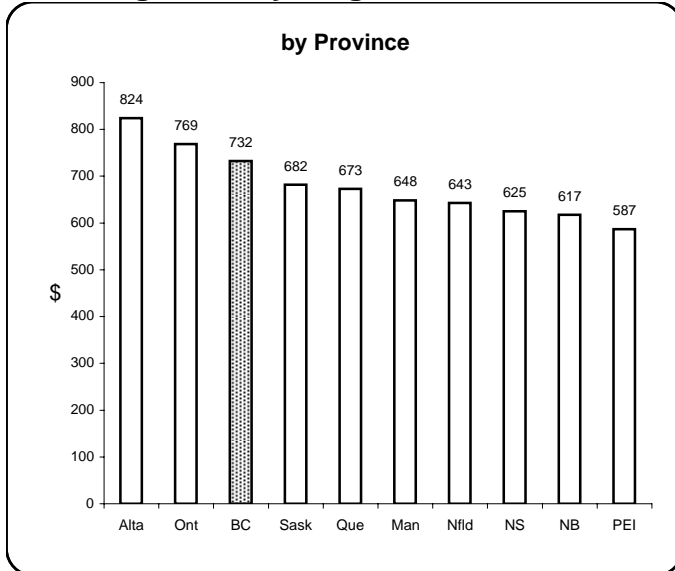

## Earnings & Employment Trends ♦ March 2007

**Average Weekly Wage Rate\* - March 2007**

**Employment Growth\* - March 2007**

**by Industry**

\* Latest 12 month average

**by Industry**

\* Month over same month previous year (unadjusted)