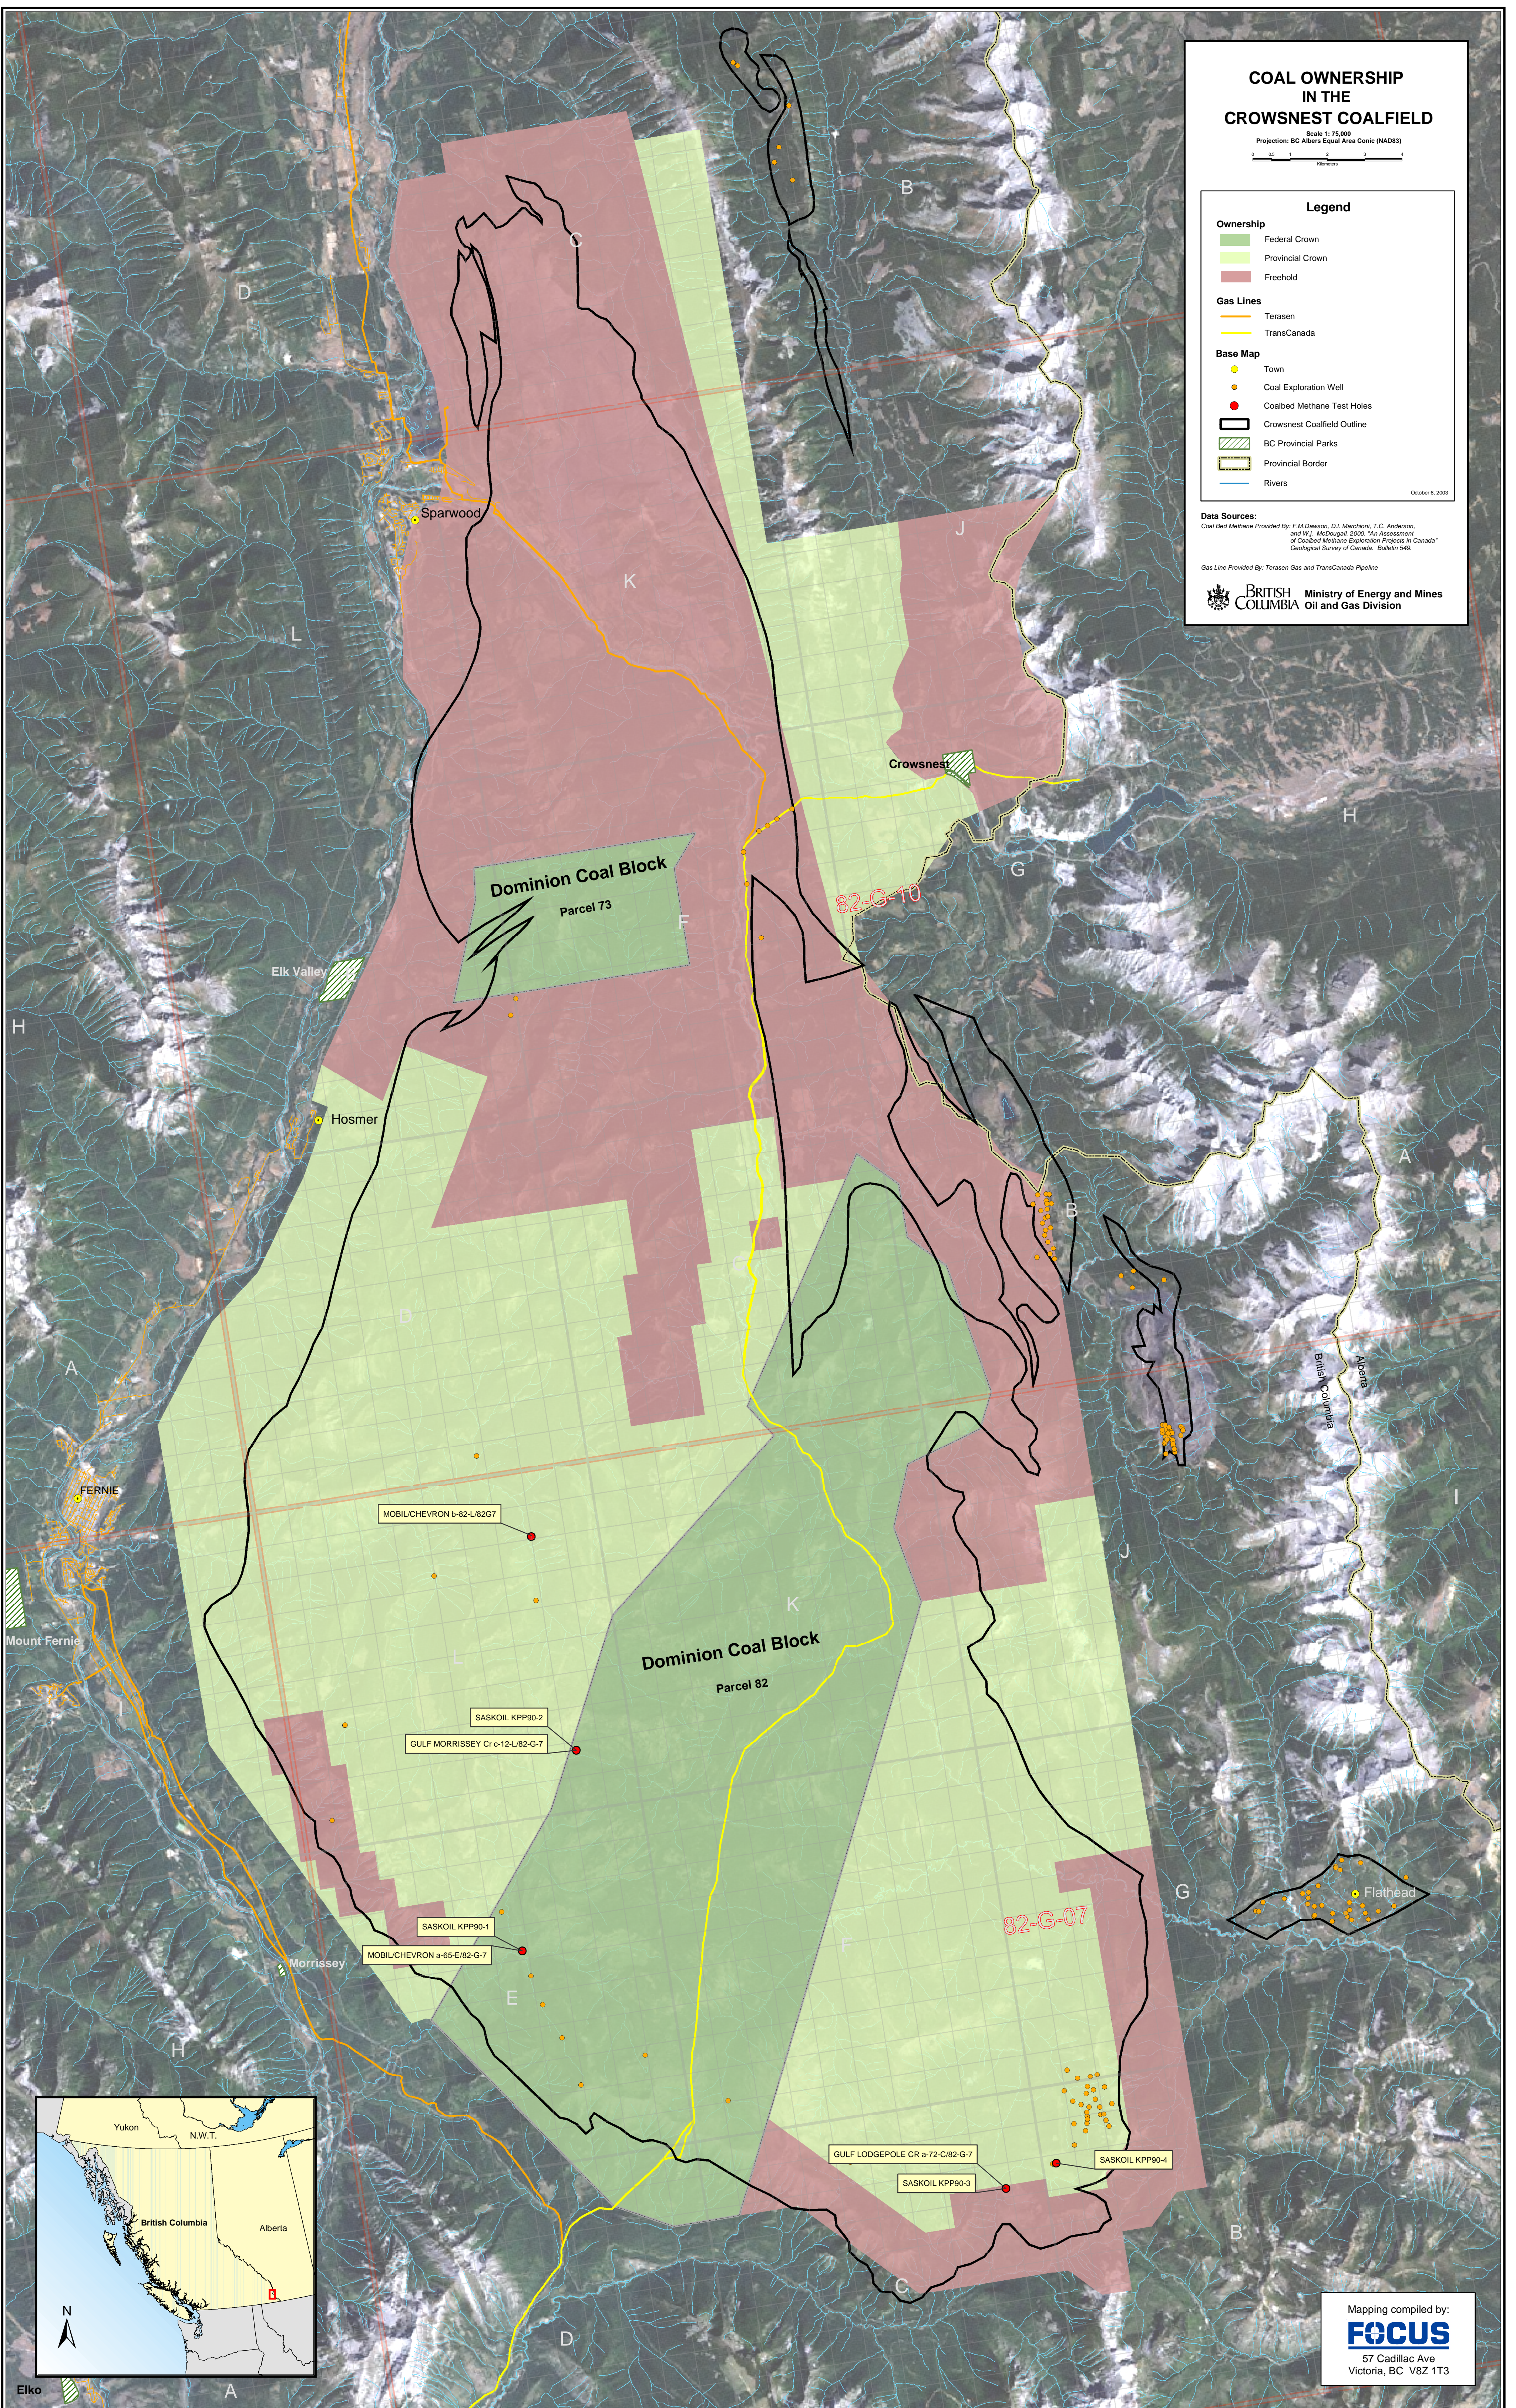

COAL OWNERSHIP IN THE CROWSNEST COALFIELD

Scale 1:75,000
Projection: BC Albers Equal Area Conic (NAD83)

Legend

Ownership

- Federal Crown
- Provincial Crown
- Freehold

Gas Lines

- Terasen
- TransCanada

Base Map

- Town
- Coal Exploration Well
- Coalbed Methane Test Holes
- Crowsnest Coalfield Outline
- BC Provincial Parks
- Provincial Border
- Rivers

October 6, 2003

BRITISH COLUMBIA Ministry of Energy and Mines
Oil and Gas Division

Mapping compiled by:
FOCUS
57 Cadillac Ave
Victoria, BC V8Z 1T3