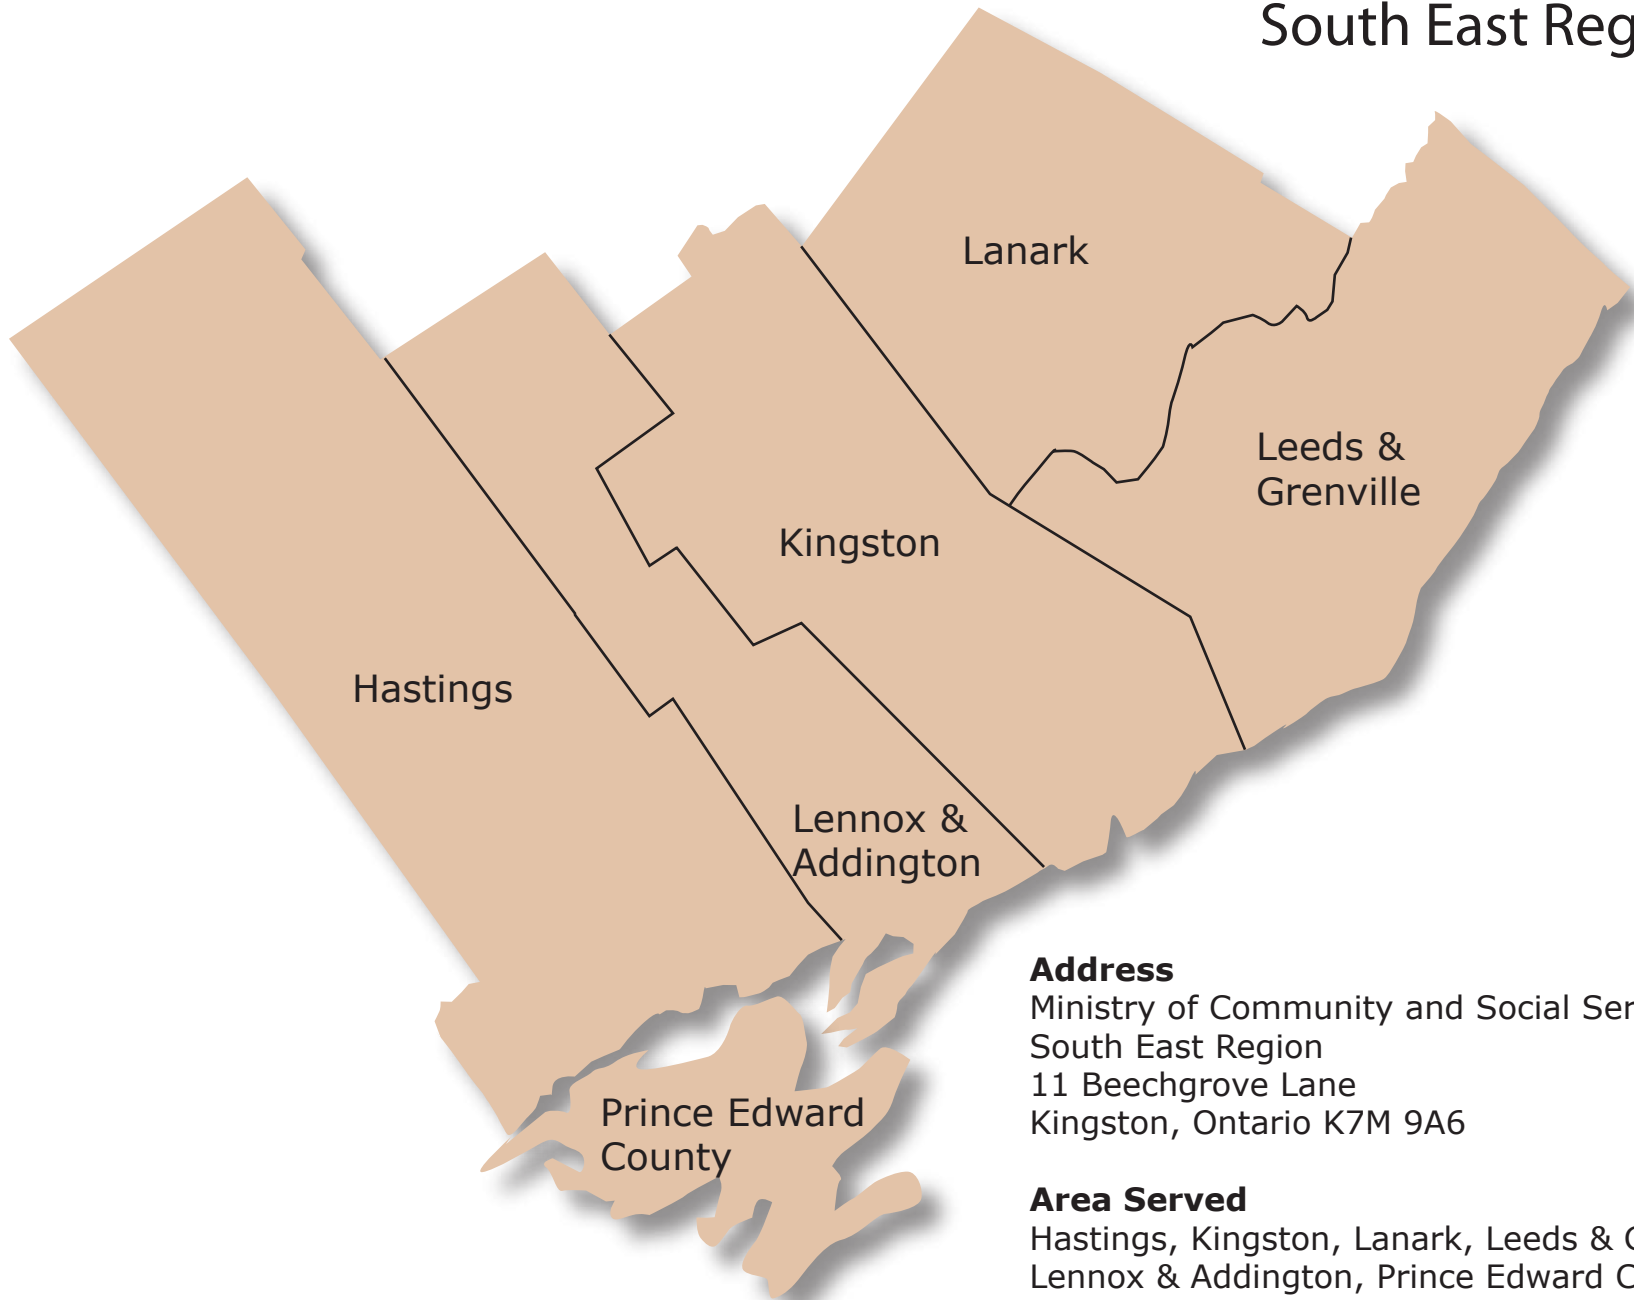

Eastern Regional Office

[Back to Main Map](#)

South East Region

Address

Ministry of Community and Social Services
South East Region
11 Beechgrove Lane
Kingston, Ontario K7M 9A6

Area Served

Hastings, Kingston, Lanark, Leeds & Grenville,
Lennox & Addington, Prince Edward County