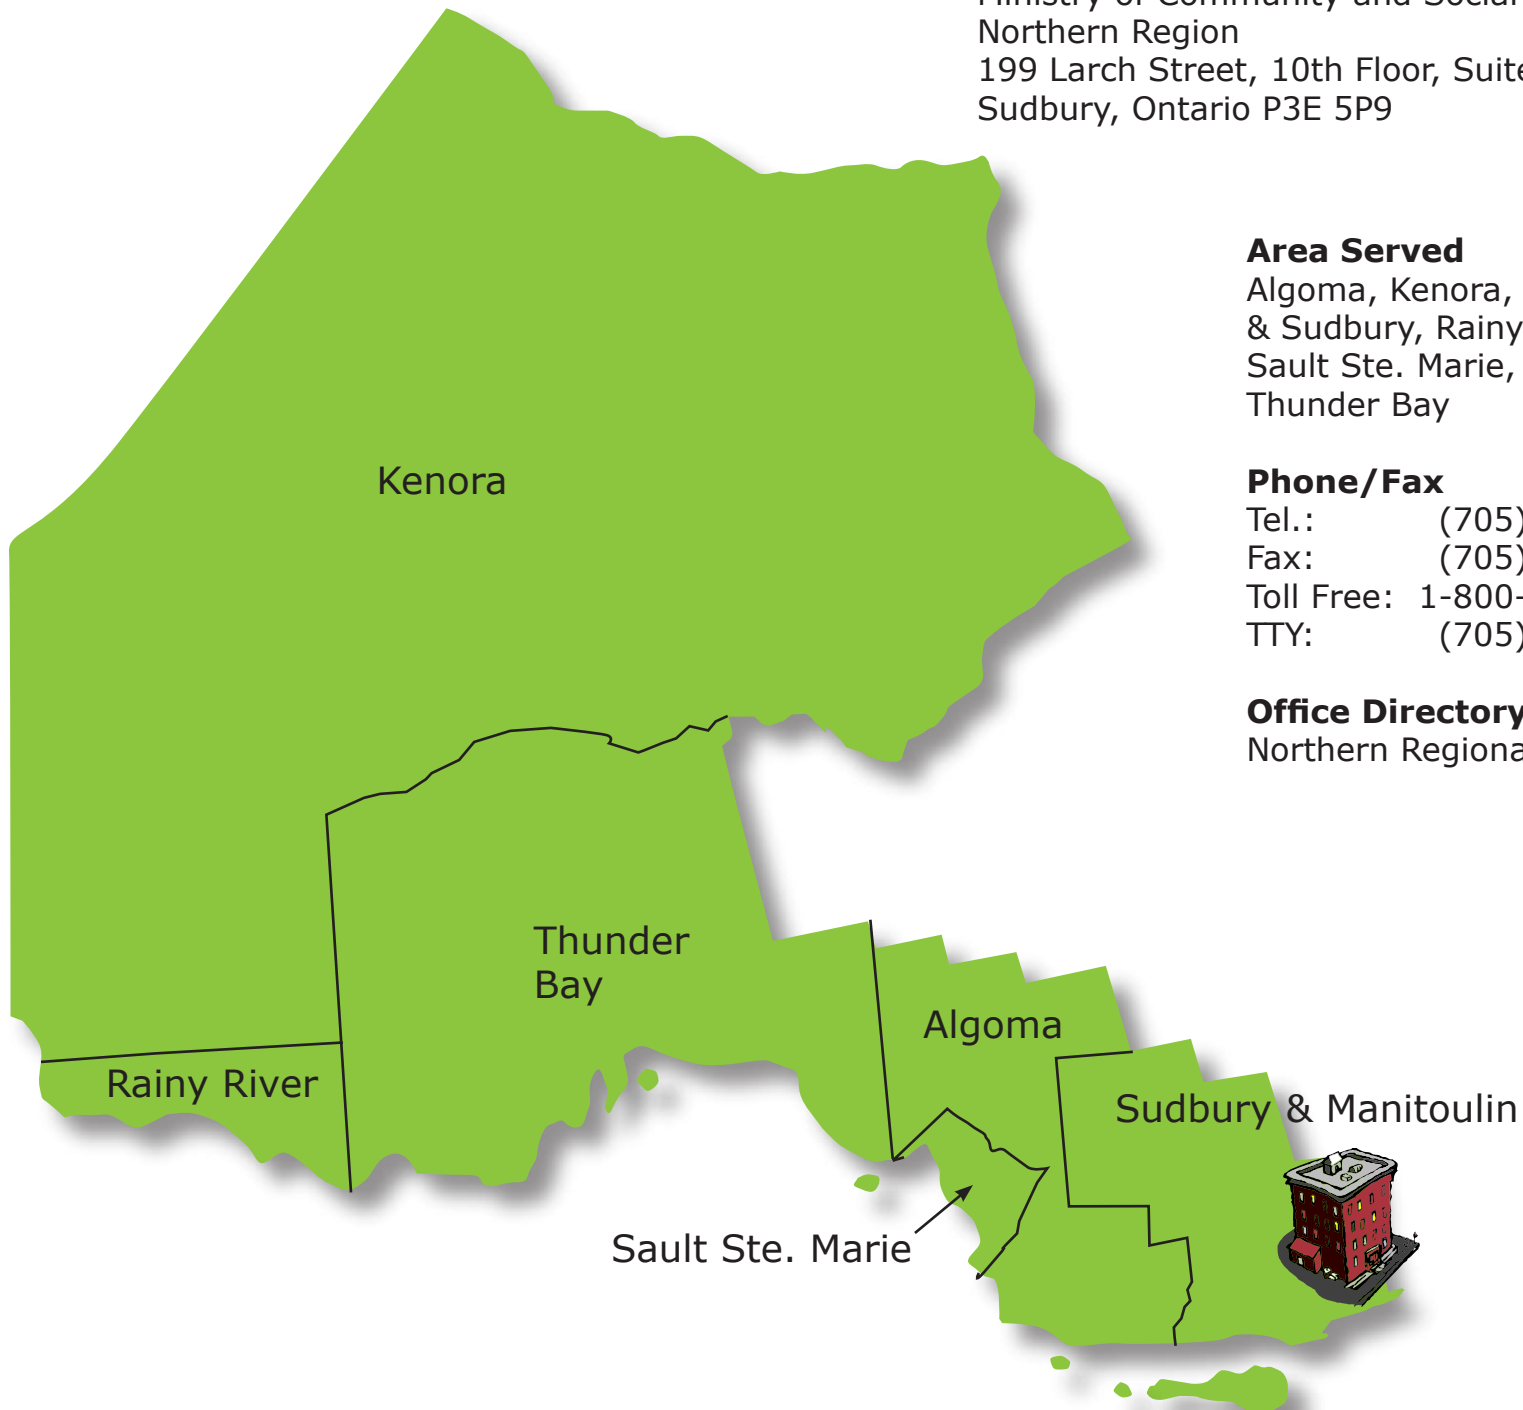

Northern Region

Address

Ministry of Community and Social Services
Northern Region
199 Larch Street, 10th Floor, Suite 1002
Sudbury, Ontario P3E 5P9

Area Served

Algoma, Kenora, Manitoulin
& Sudbury, Rainy River,
Sault Ste. Marie, Sudbury,
Thunder Bay

Phone/Fax

Tel.: (705) 564-4515
Fax: (705) 564-2163
Toll Free: 1-800-461-1167
TTY: (705)564-3233

Office Directory

Northern Regional Office

[Back to Main Map](#)