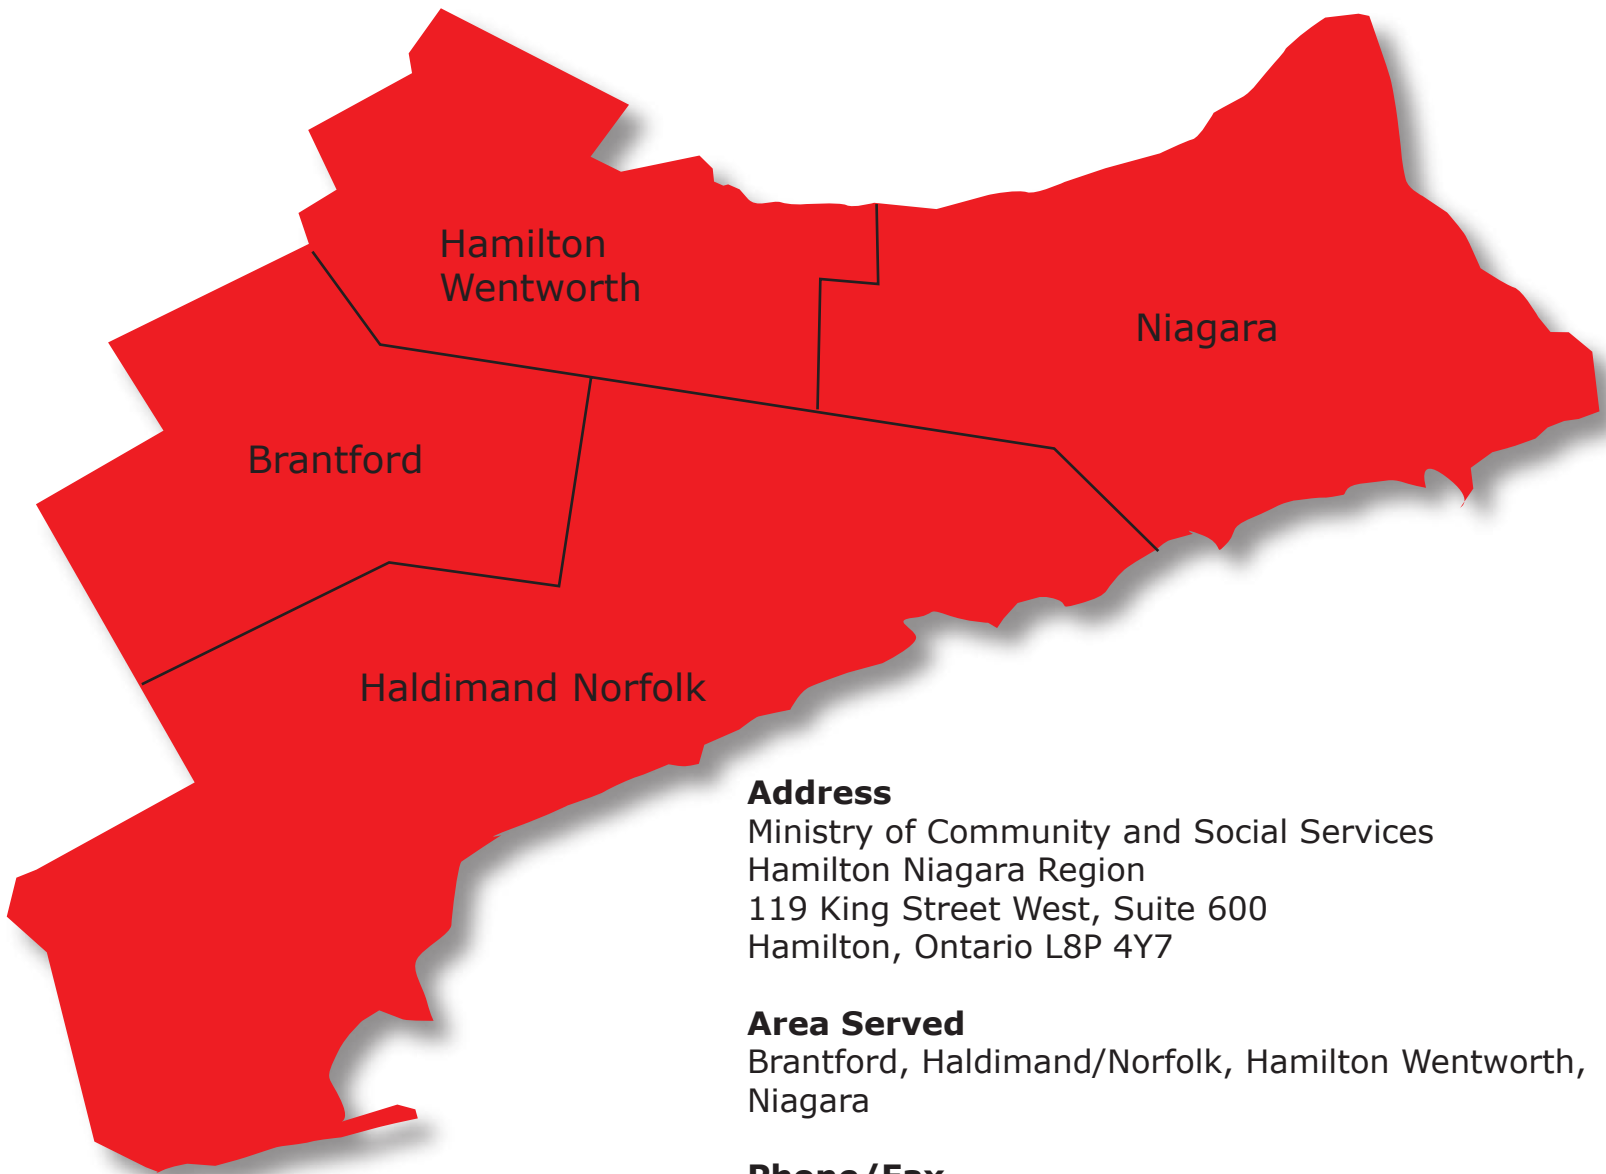

Area Served

Dufferin, Halton, Peel, Waterloo,
Wellington

Office Directory

Central West Regional Office

[Back to Main Map](#)

Hamilton/Niagara Region

Address

Ministry of Community and Social Services
Hamilton Niagara Region
119 King Street West, Suite 600
Hamilton, Ontario L8P 4Y7