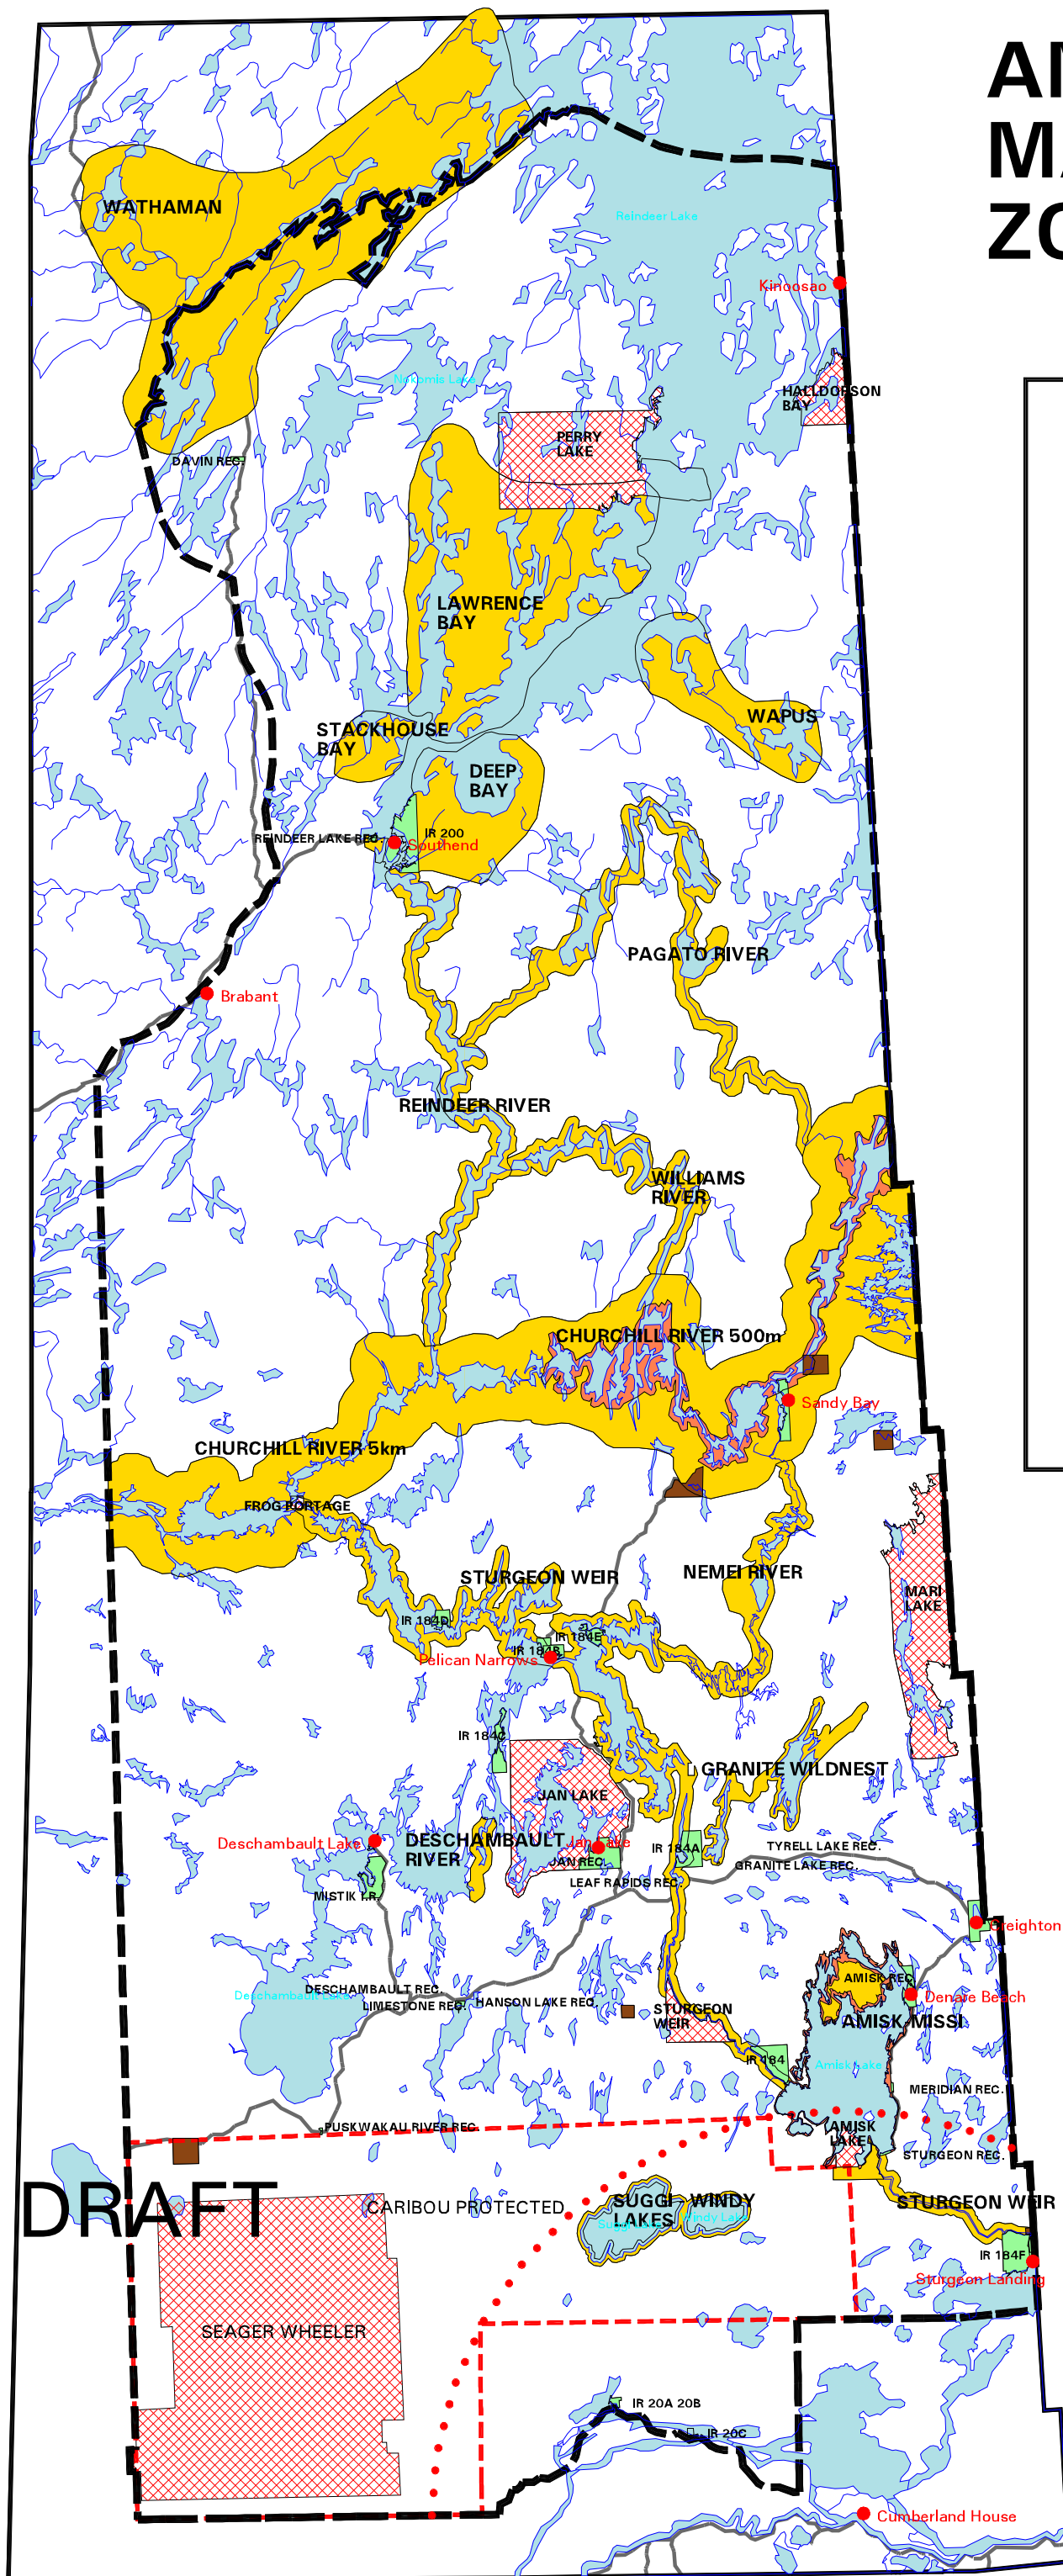

AMISK - ATIK MANAGEMENT ZONES

LEGEND

-  PROTECTED ZONES
-  EXCLUSIONS
-  SENSITIVE CORRIDOR CONSULTATION
-  SENSITIVE LINE OF SIGHT
-  SPECIAL MANAGEMENT PLANTS, MUSHROOMS
-  GENERAL MANAGEMENT
-  CARIBOU PROTECTED AREA
-  CUMBERLAND HOUSE COMMUNITY DEVELOPMENT CIRCLE

Scale 1 : 1,000,000

Figure 2-1