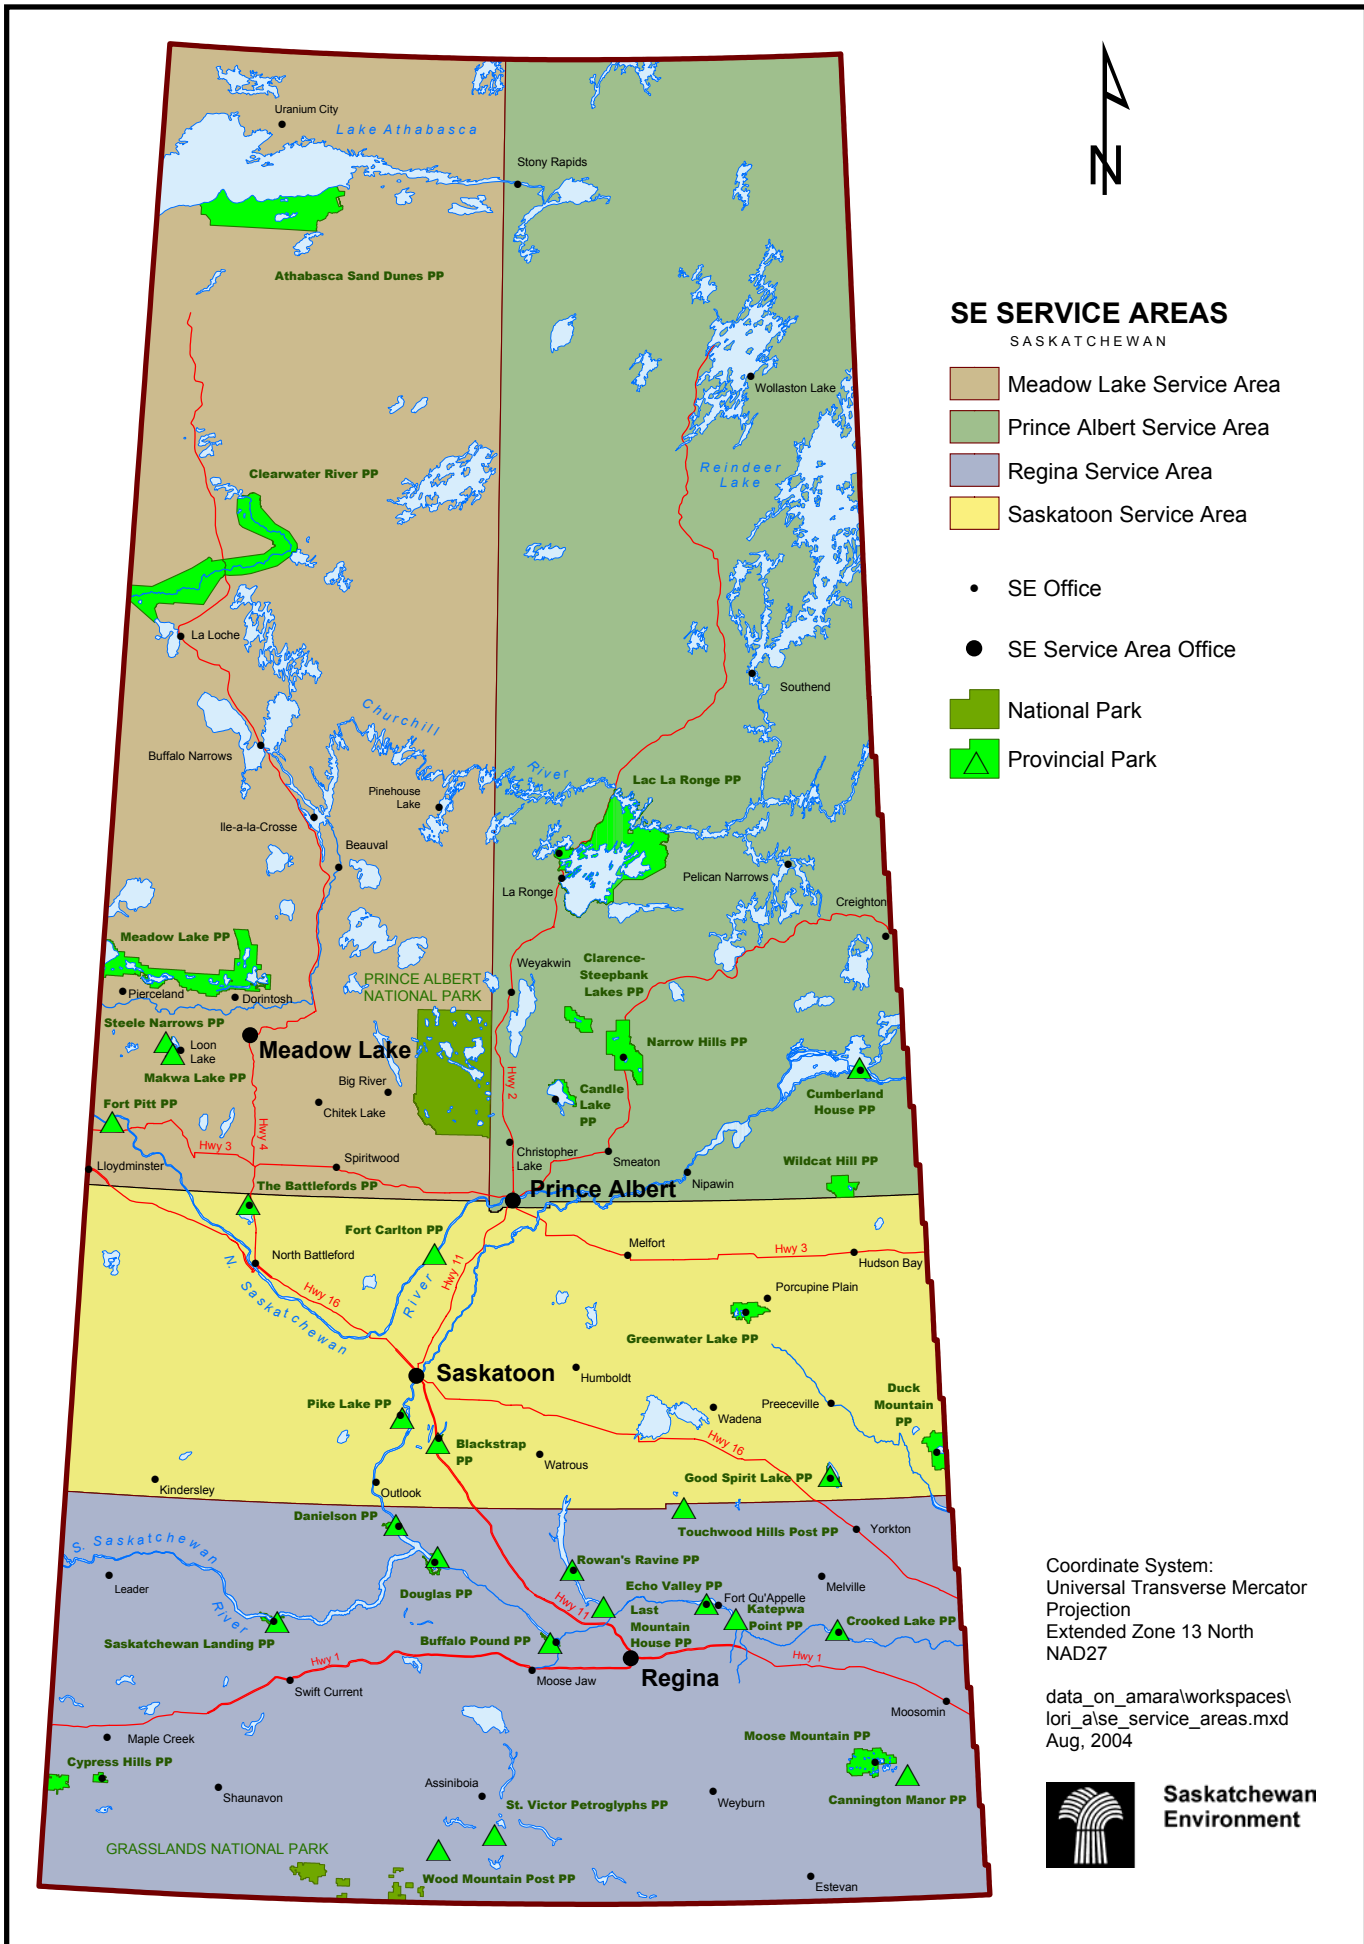

SE SERVICE AREAS SASKATCHEWAN

-  Meadow Lake Service Area
-  Prince Albert Service Area
-  Regina Service Area
-  Saskatoon Service Area

-  SE Office
-  SE Service Area Office

-  National Park
-  Provincial Park

Coordinate System:
Universal Transverse Mercator
Projection
Extended Zone 13 North
NAD27

data_on_amaral\workspaces\
lori_alse_service_areas.mxd
Aug, 2004

**Saskatchewan
Environment**