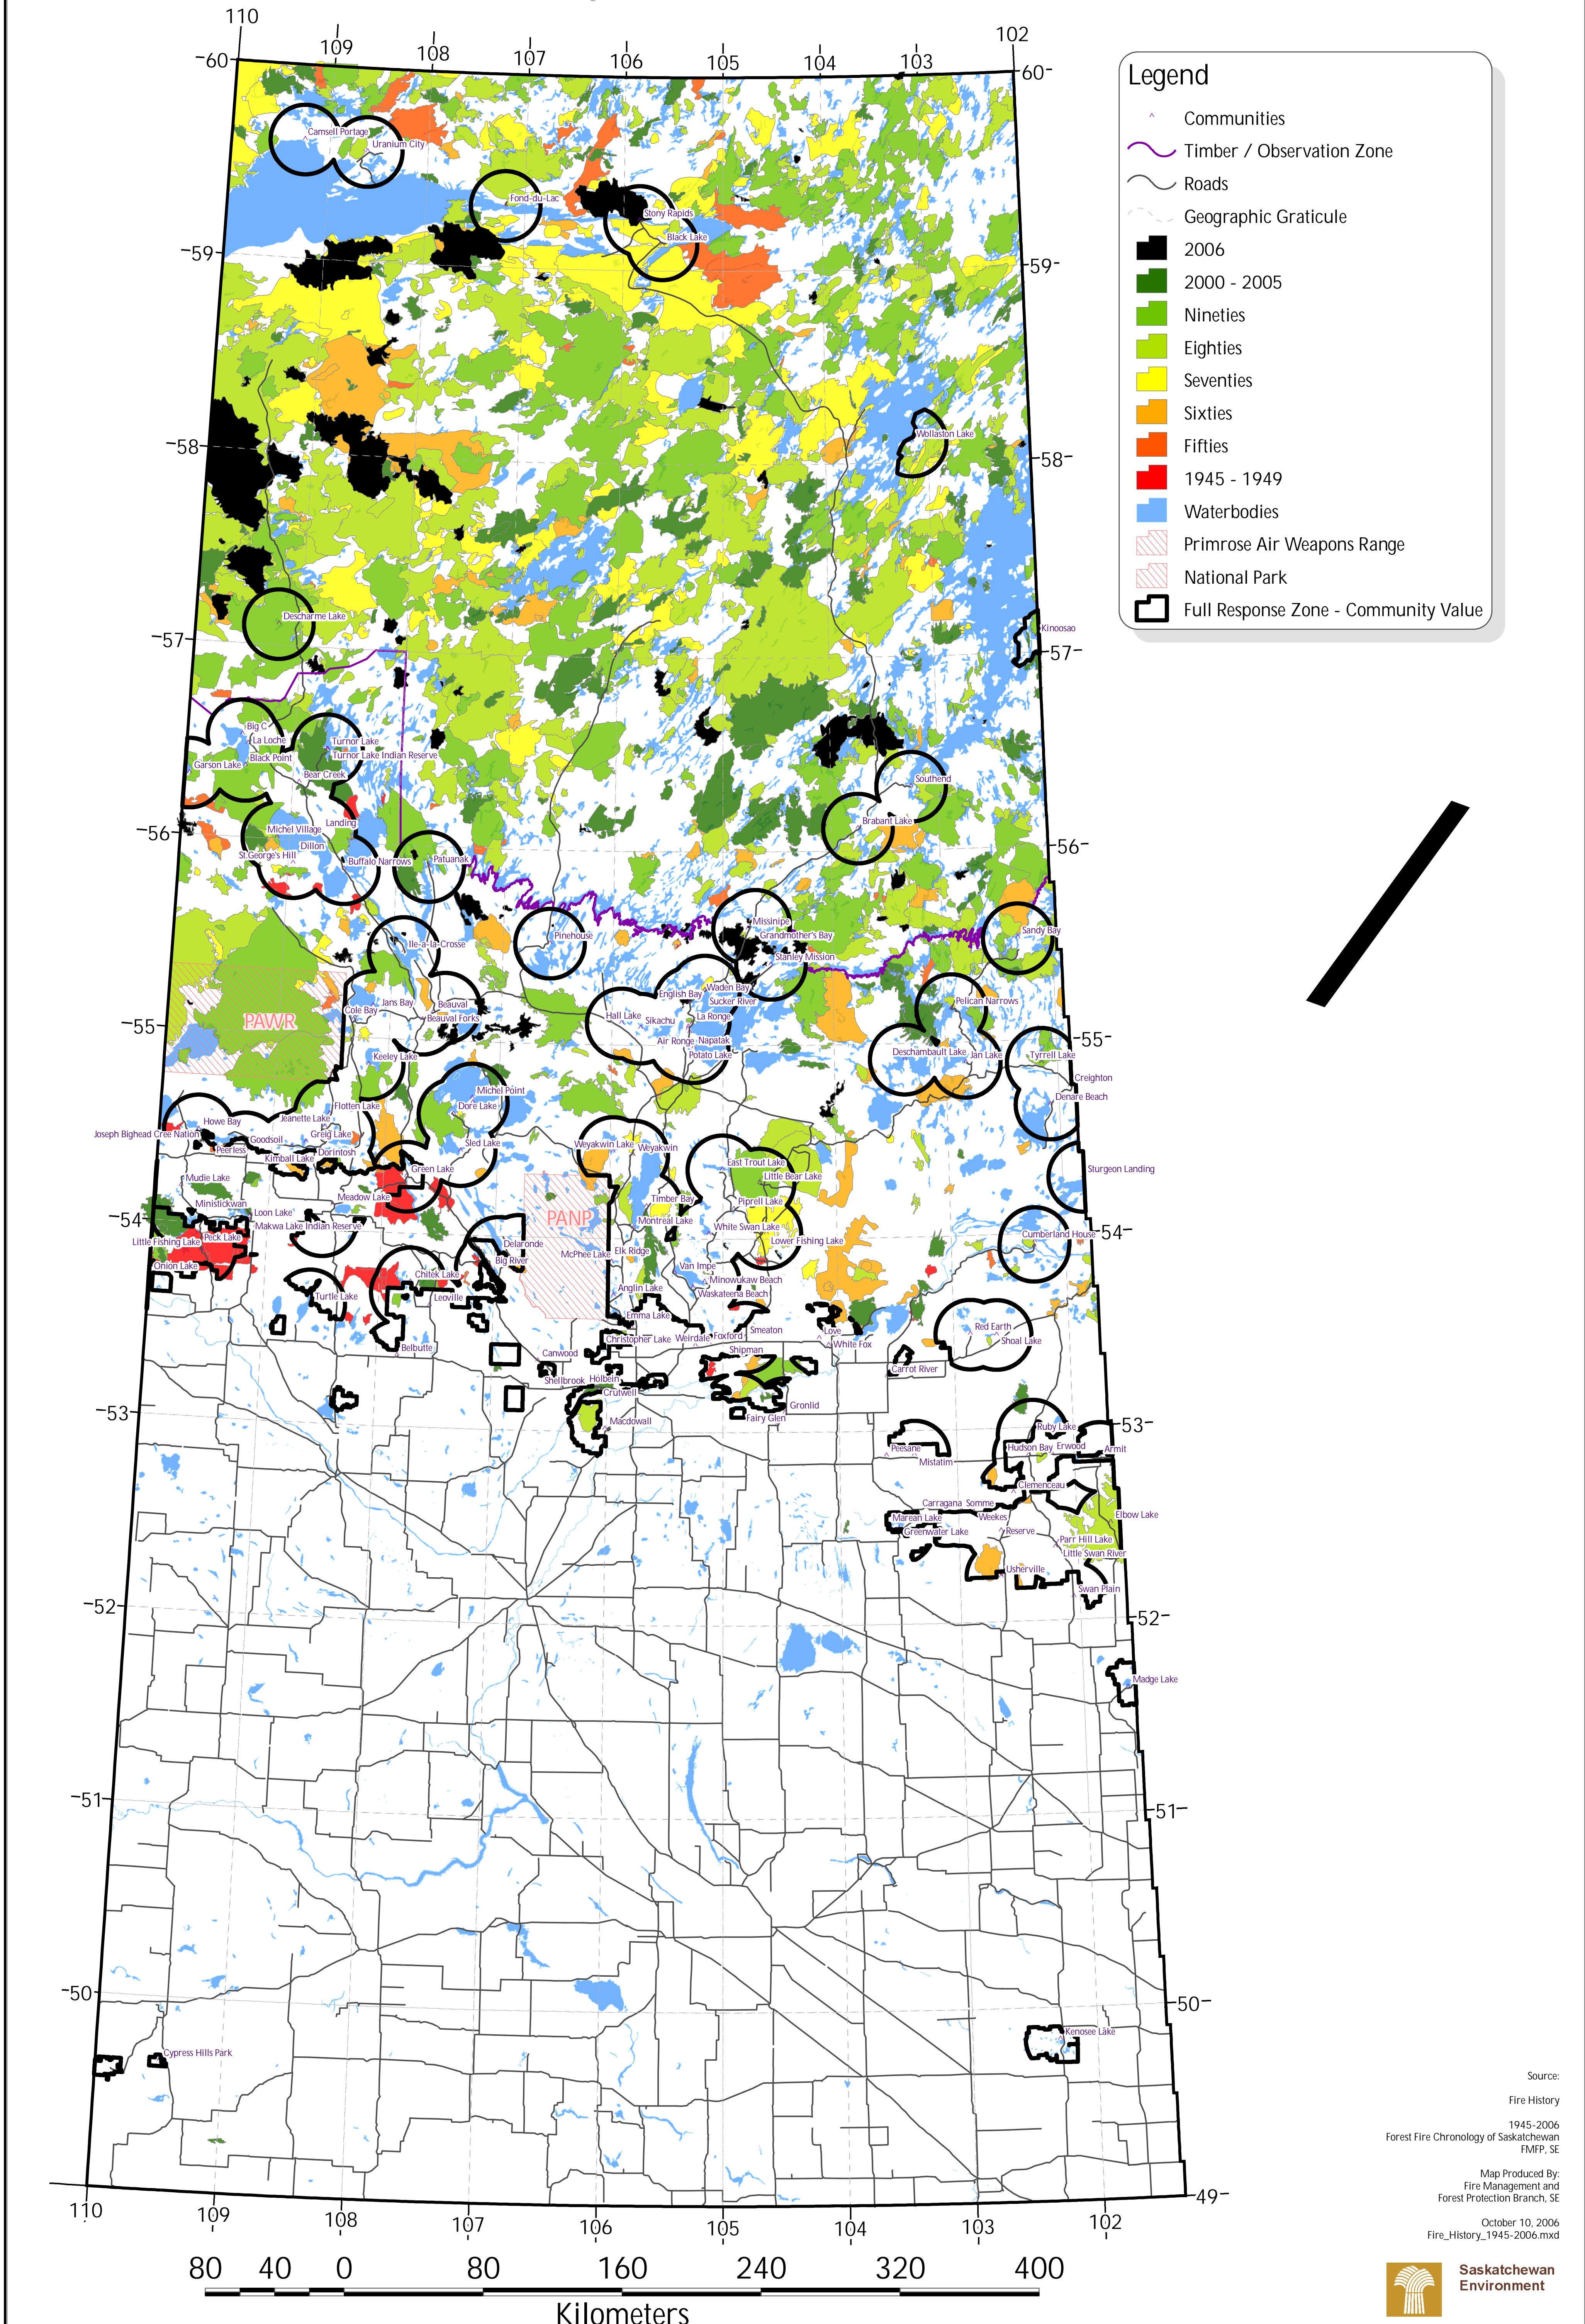

Forest Fire History of Saskatchewan 1945-2006 1000 plus hectare fires

Legend

- ▲ Communities
- ~ Timber / Observation Zone
- Roads
- Geographic Graticule
- 2006
- 2000 - 2005
- Nineties
- Eighties
- Seventies
- Sixties
- Fifties
- 1945 - 1949
- Waterbodies
- ▨ Primrose Air Weapons Range
- ▨ National Park
- Full Response Zone - Community Value

Source:
Fire History
1945-2006
Forest Fire Chronology of Saskatchewan
FMFP, SE

Map Produced By:
Fire Management and
Forest Protection Branch, SE

October 10, 2006
Fire_History_1945-2006.mxd

80 40 0 80 160 240 320 400
Kilometers