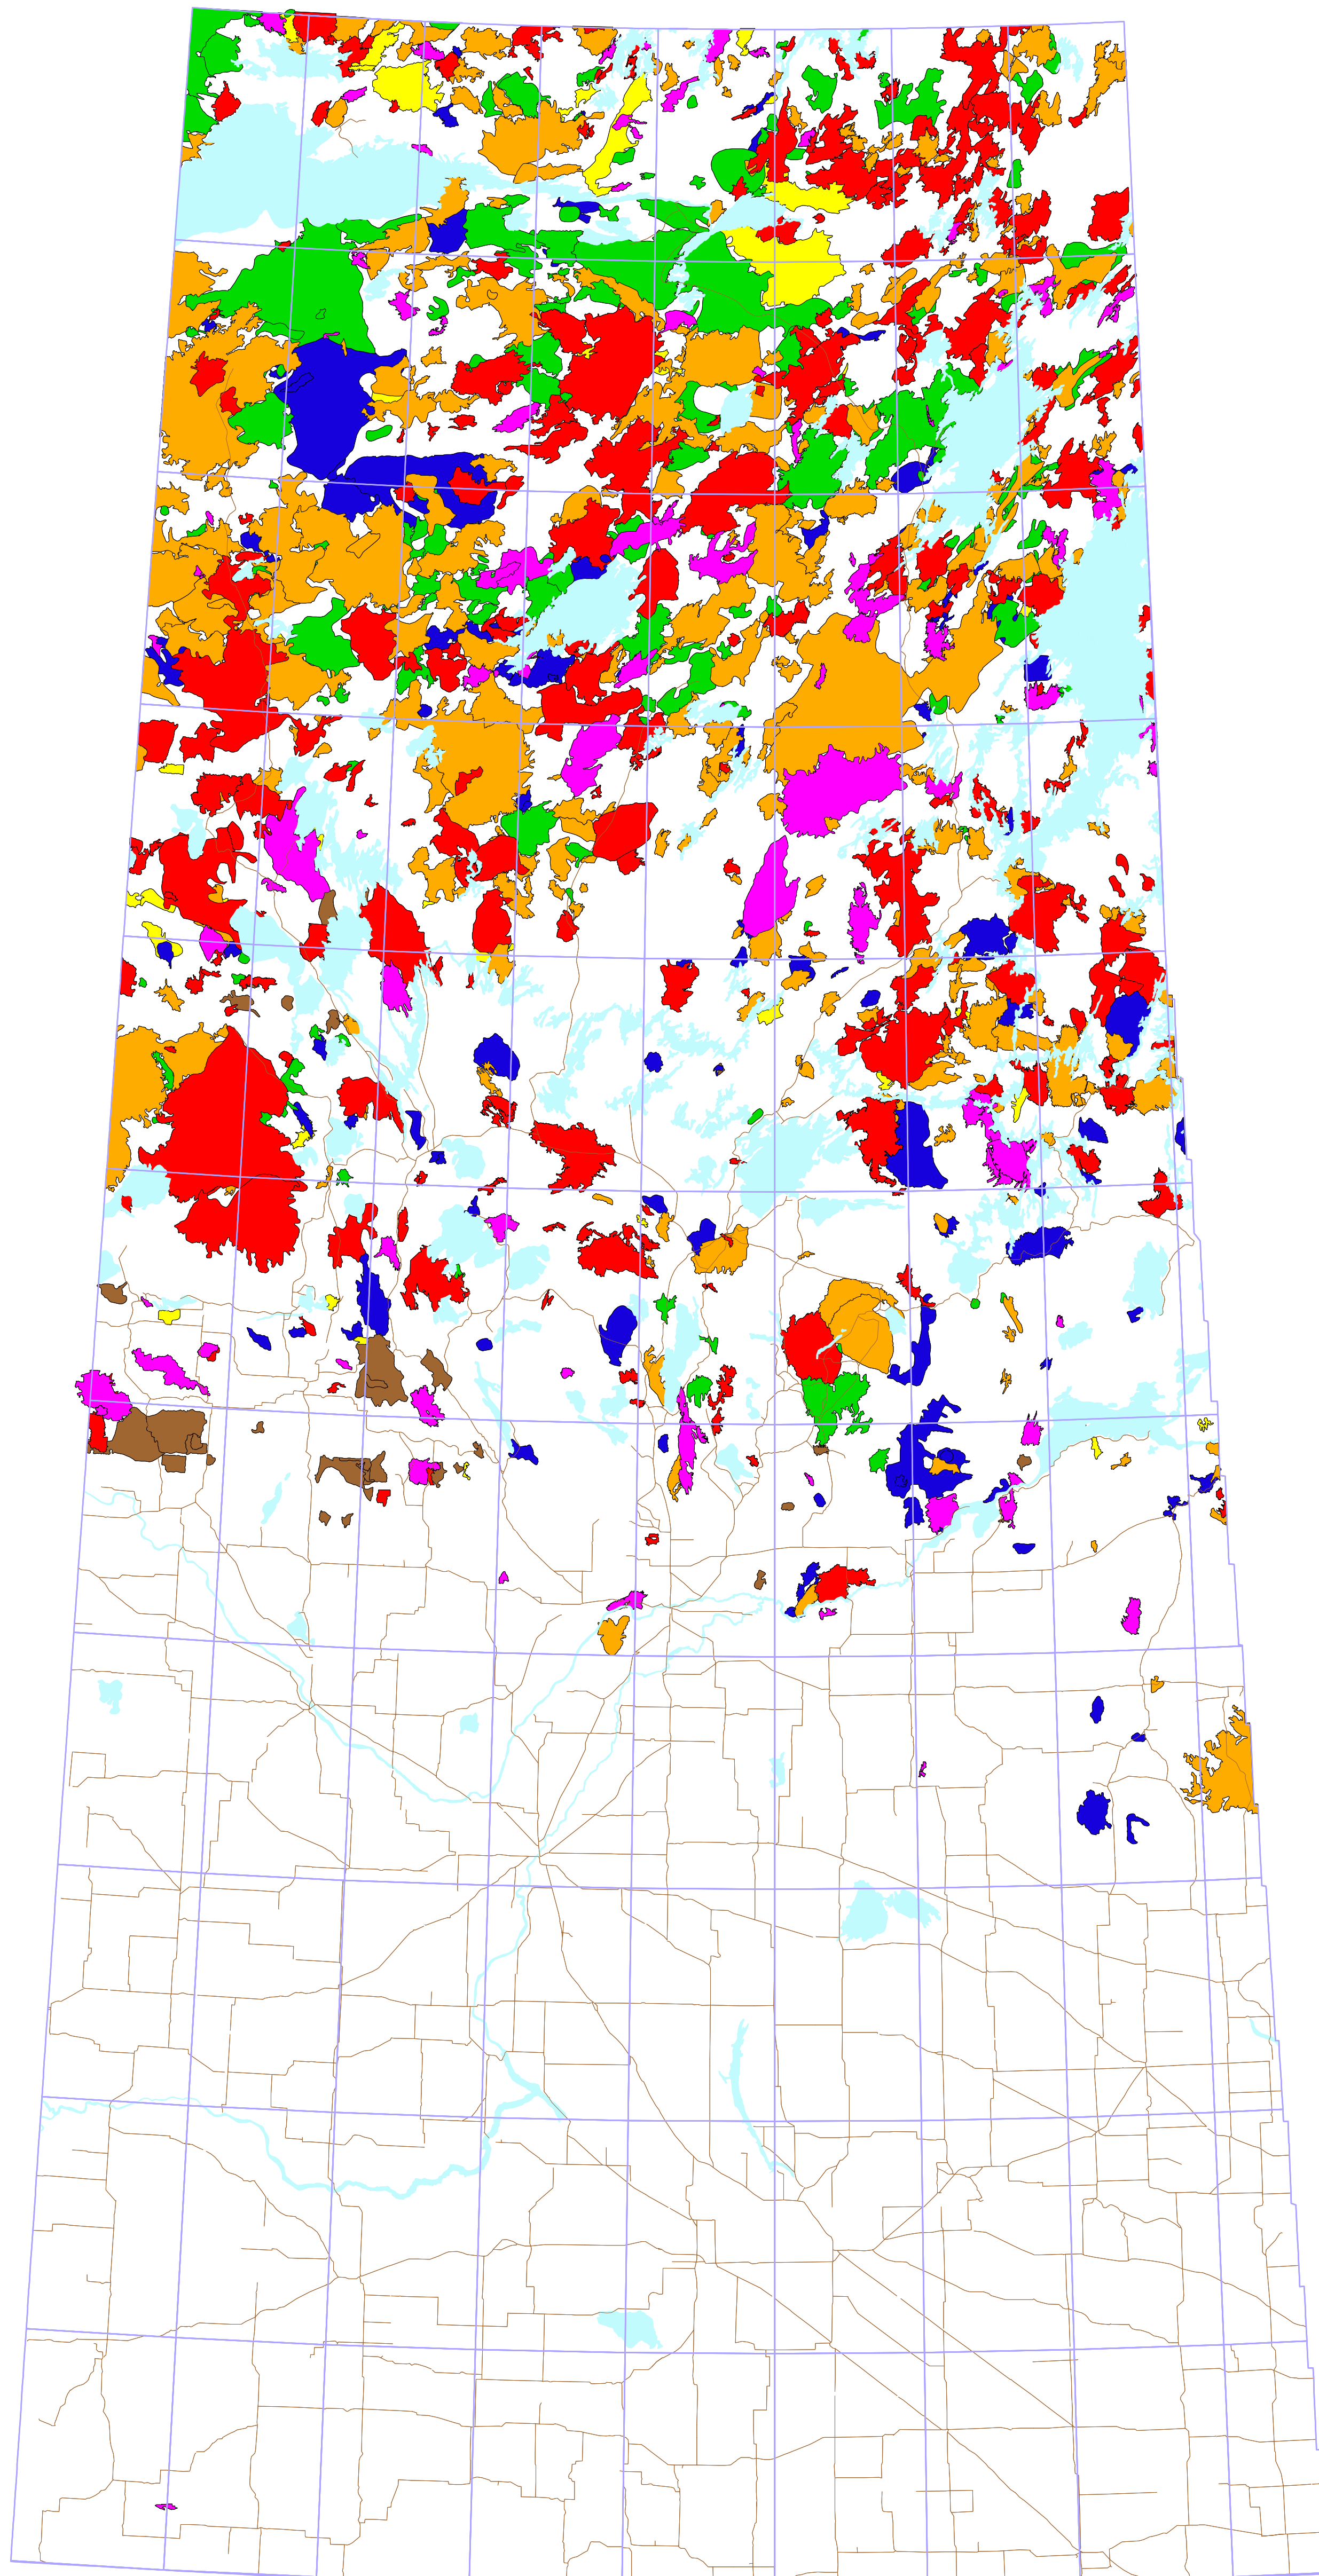

Forest Fire History of Saskatchewan 1945-2003 1000 plus hectare fires

LEGEND

FIRE HISTORY

- 2000-2003
- 1990-1999
- 1980-1989
- 1970-1979
- 1960-1969
- 1950-1959
- 1945-1949

Latitude and Longitude
Major Water Bodies
Major Roads

Source:

Fire History

1945-1997
Forest Fire Chronology of Saskatchewan
Wildlife Branch, SE

1998
Forest Ecosystems Branch, SE

1999-2003
Fire Management and
Forest Protection Branch, SE

Map Produced By:
Fire Management and
Forest Protection Branch, SE
June 21, 2004

110 55 0 110 220 330 440 550 Kilometers